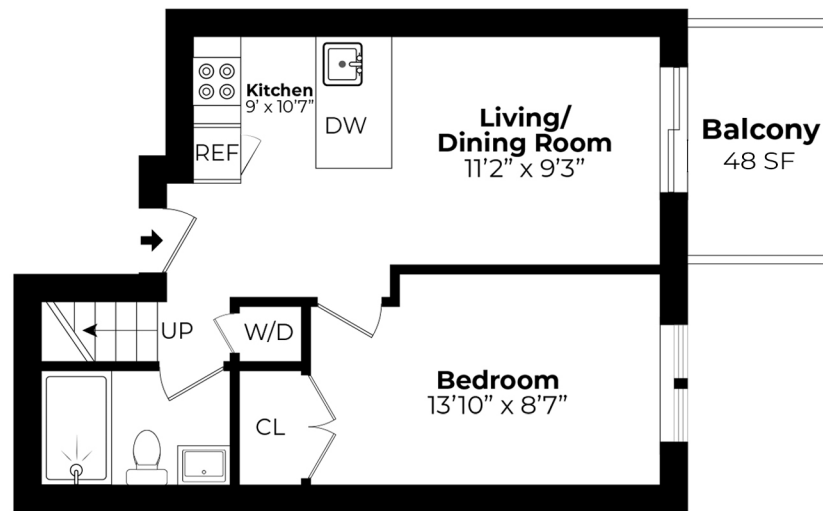

Unit 4B
2 Bedroom | 1 Bath
636 SF Int
856 SF Int

140
Moffat St

Bushwick, Brooklyn

140 Moffat Street, Brooklyn, NY 11207

lat@serhant.com

LUXURY ALLIANCE

TEAM