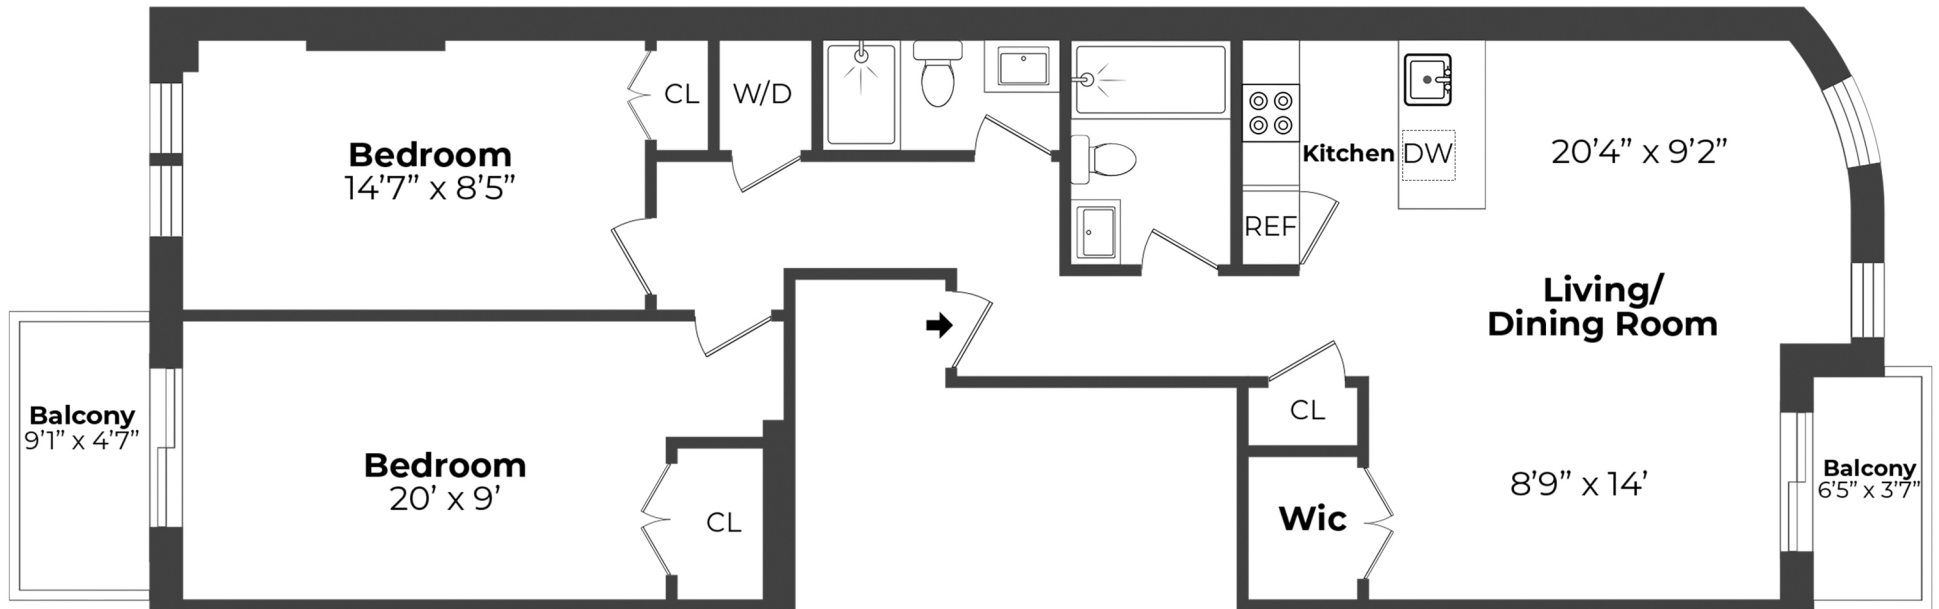

Unit 3

2 Bedroom | 2 Bath

997 SF Int

76 SF Int

140
Moffat St

Bushwick, Brooklyn

140 Moffat Street, Brooklyn, NY 11207

lat@serhant.com