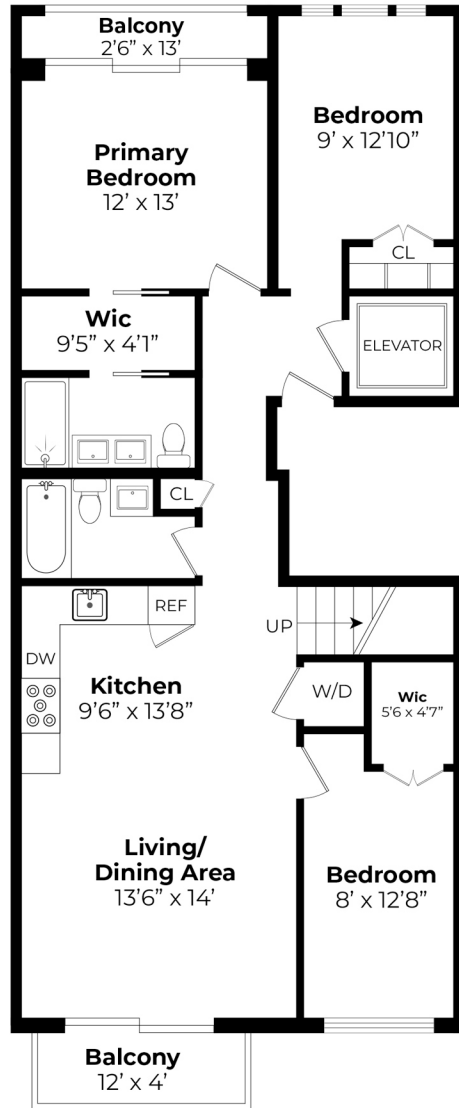

LUXURY ALLIANCE

TEAM

PENTHOUSE

3 Bed | 2 Bath

1407 SF Int

1200 SF Ext

i9

NORTH HENRY