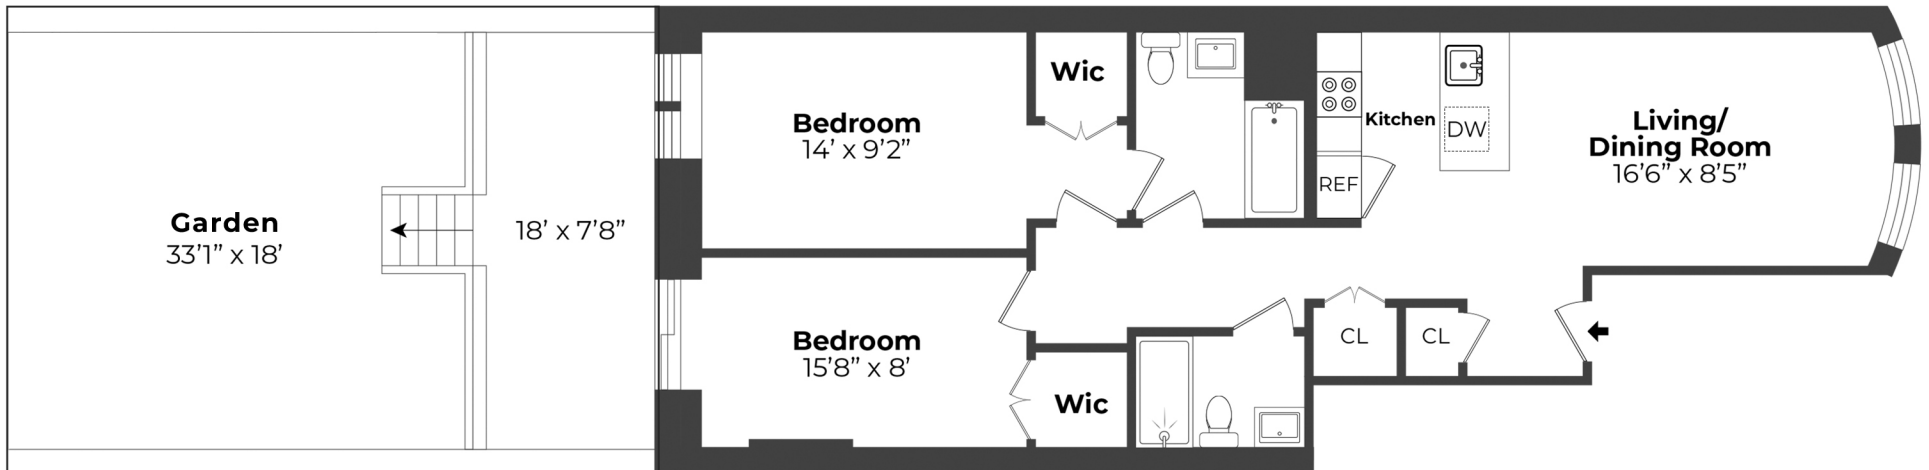

# Garden

2 Bedroom | 2 Bath

908 SF Int

817 SF Ext

140  
*Moffat St*

*Bushwick, Brooklyn*

140 Moffat Street, Brooklyn, NY 11207

lat@serhant.com