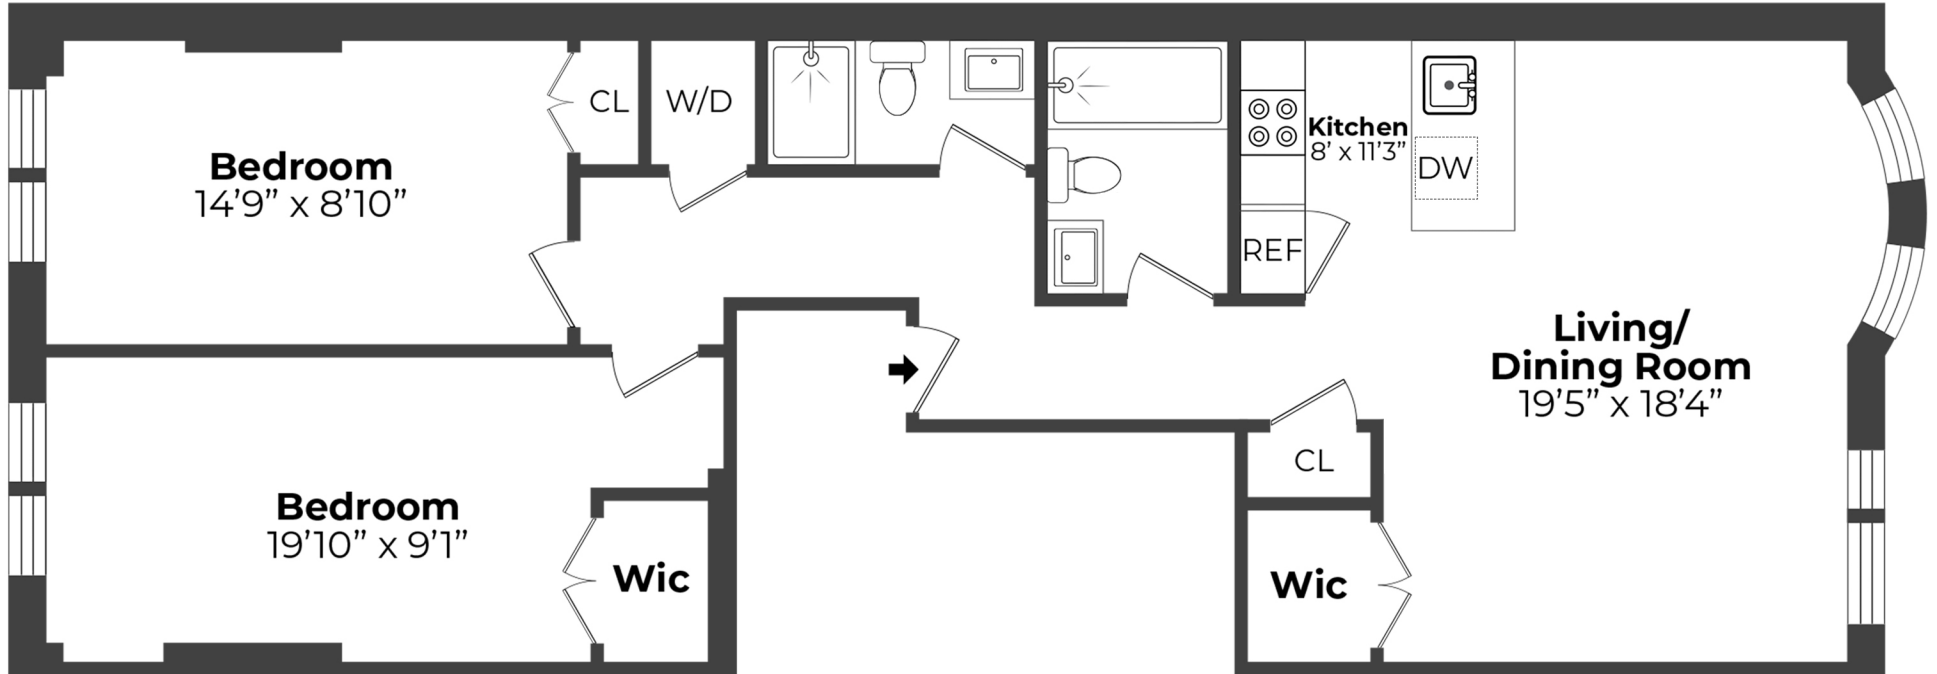

Unit 2

2 Bedroom | 2 Bath

997 SF Int

140
Moffat St

Bushwick, Brooklyn

140 Moffat Street, Brooklyn, NY 11207

lat@serhant.com

LUXURY ALLIANCE