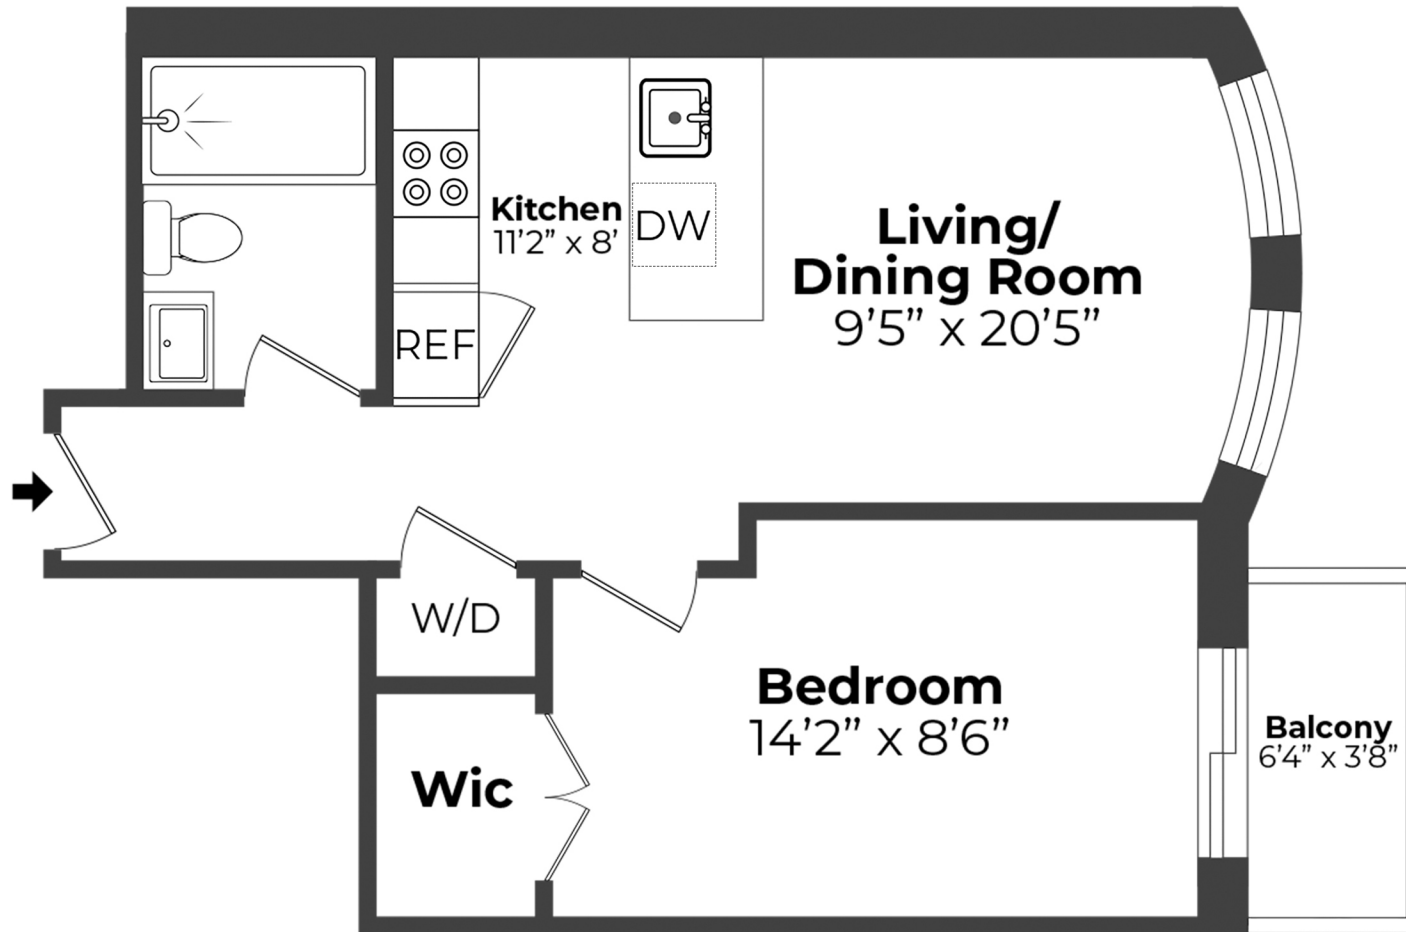

# Unit 4A

1 Bedroom | 1 Bath

487 SF Int

28 SF Ext

140  
*Moffat St*

*Bushwick, Brooklyn*

140 Moffat Street, Brooklyn, NY 11207

lat@serhant.com