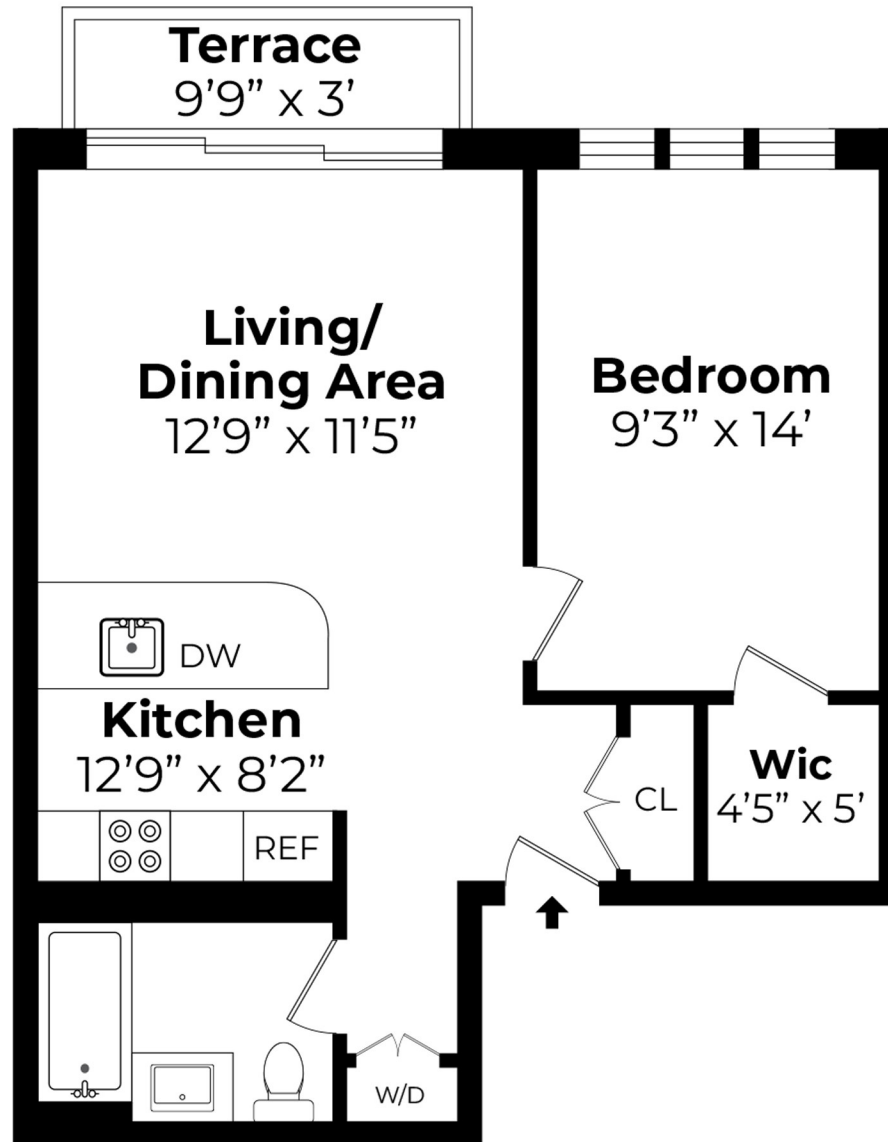

# LUXURY ALLIANCE

T E A M

Unit 3A

1 Bed | 1 Bath

Int SF: 592

Ext SF: 25