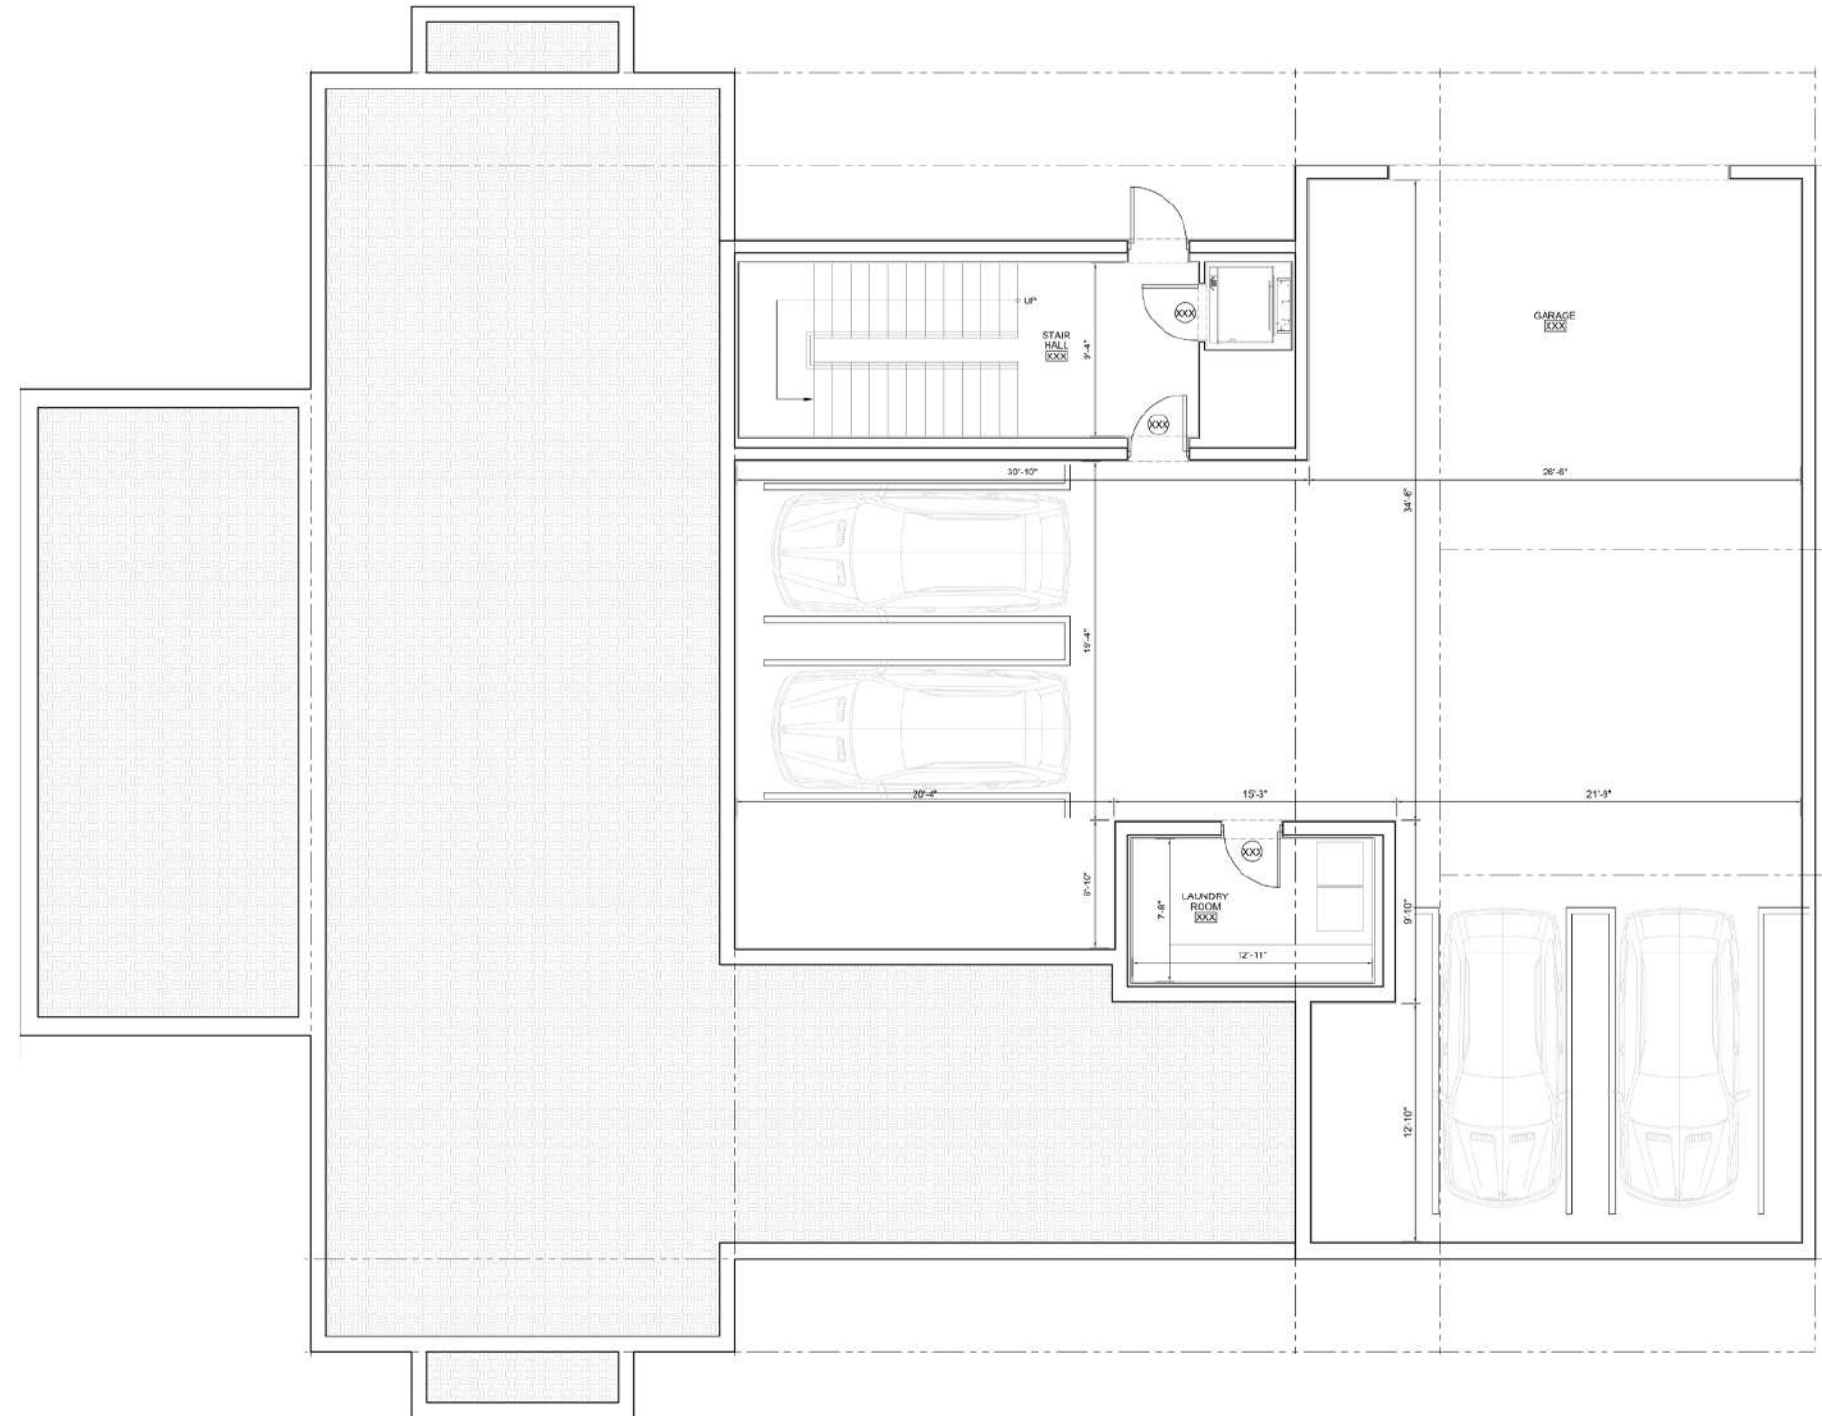

### Garage Floorplan

6 Bedrooms - Convertible to 7  
6 Bathrooms | 2 Powder Rooms

Total Areas: 10,456 SF (971 m<sup>2</sup>)  
Lot Size: 16,177 SF (1,503 m<sup>2</sup>)