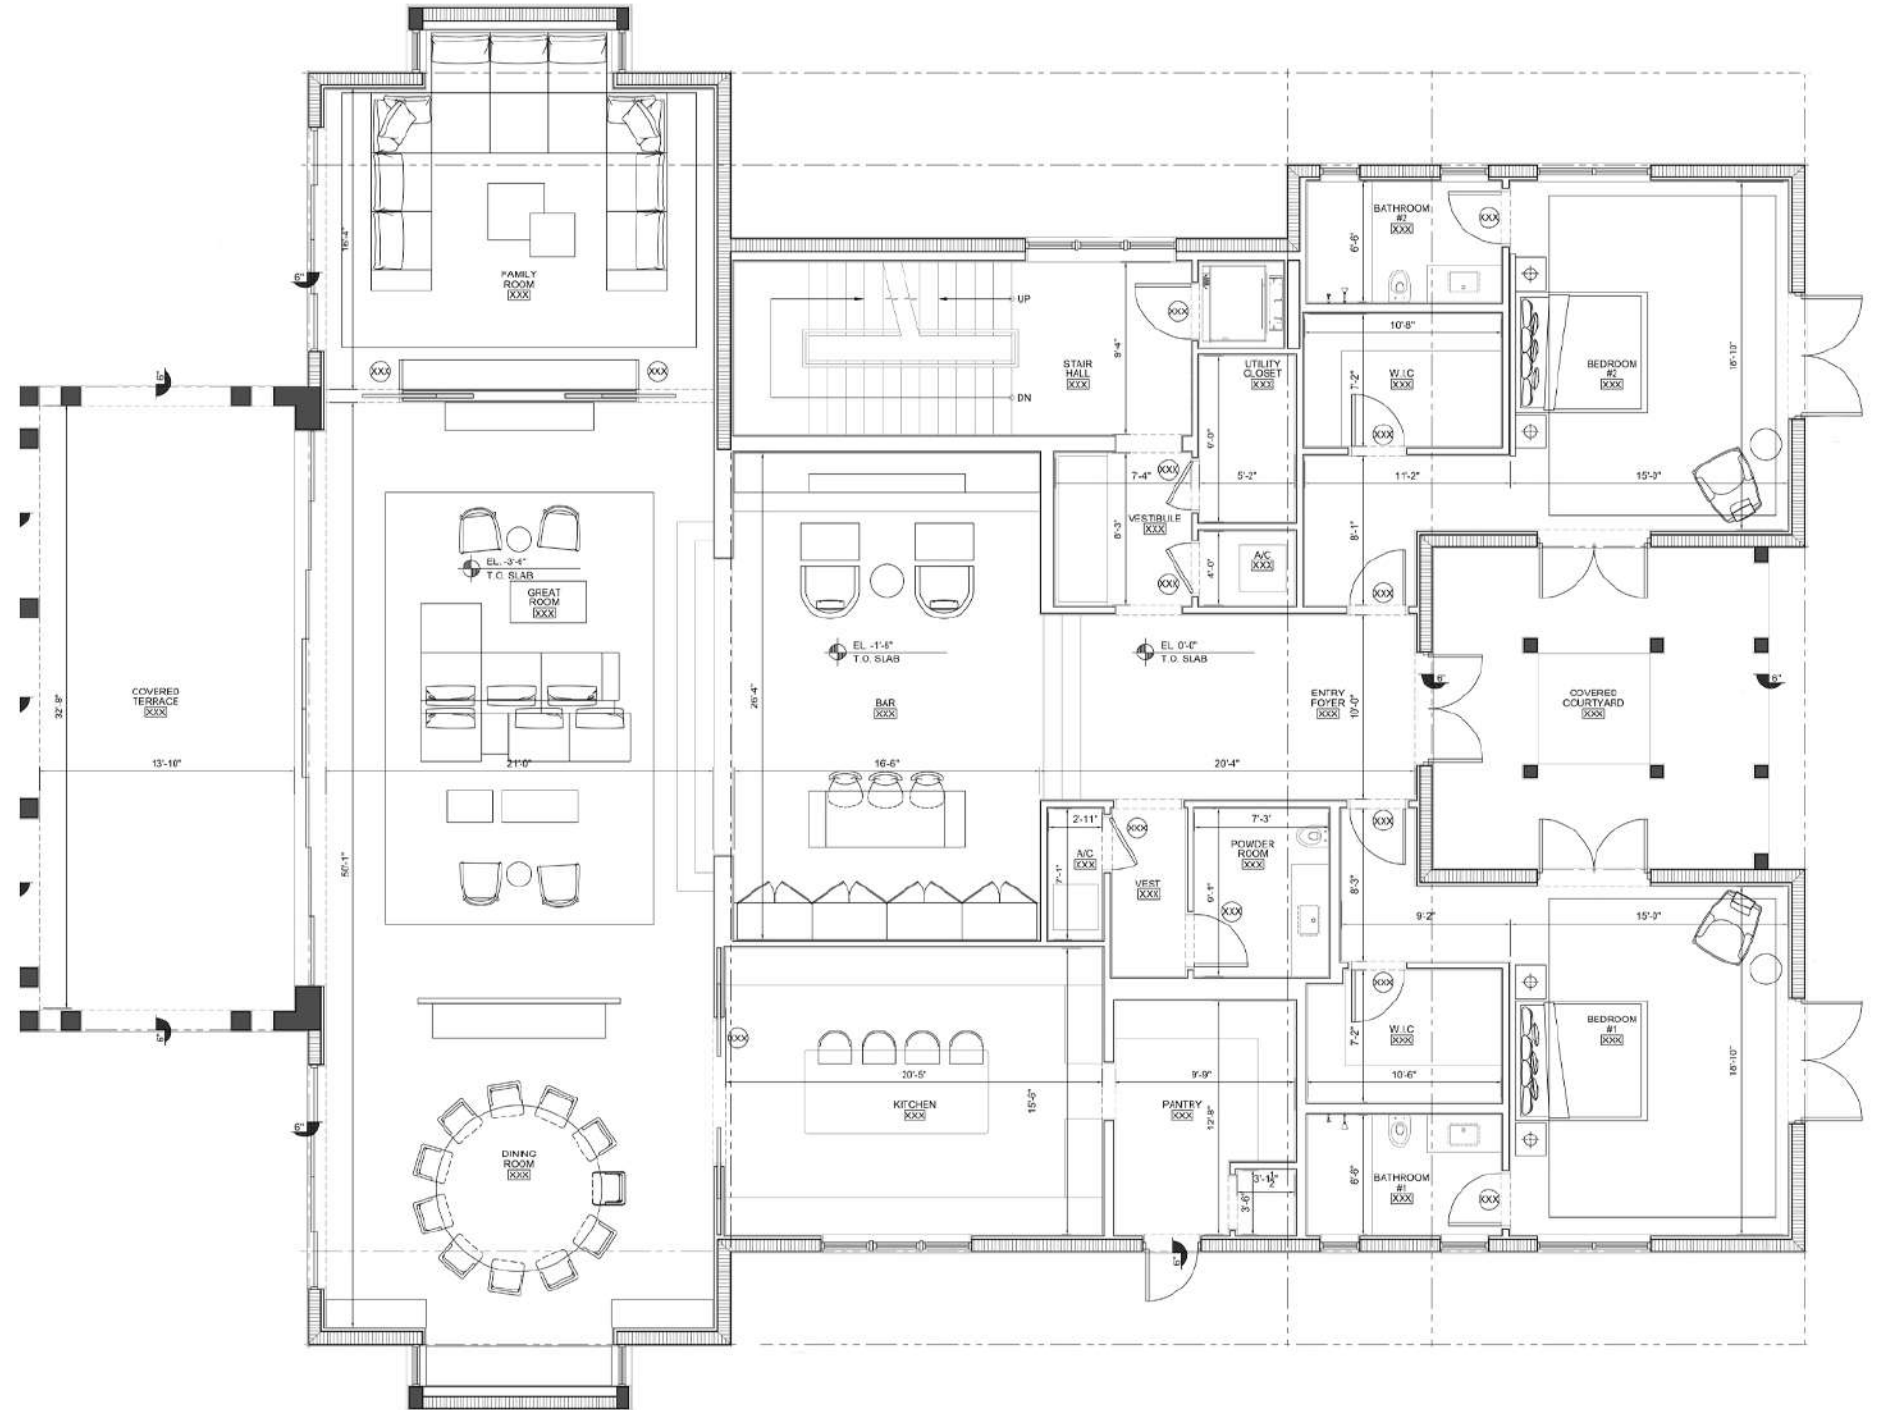

THE LINKS ESTATES

Estate No. 5 Main Level Floorplan

6 Bedrooms - Convertible to 7
6 Bathrooms | 2 Powder Rooms

Total Areas: 10,456 SF (971 m²)
Lot Size: 16,177 SF (1,503 m²)