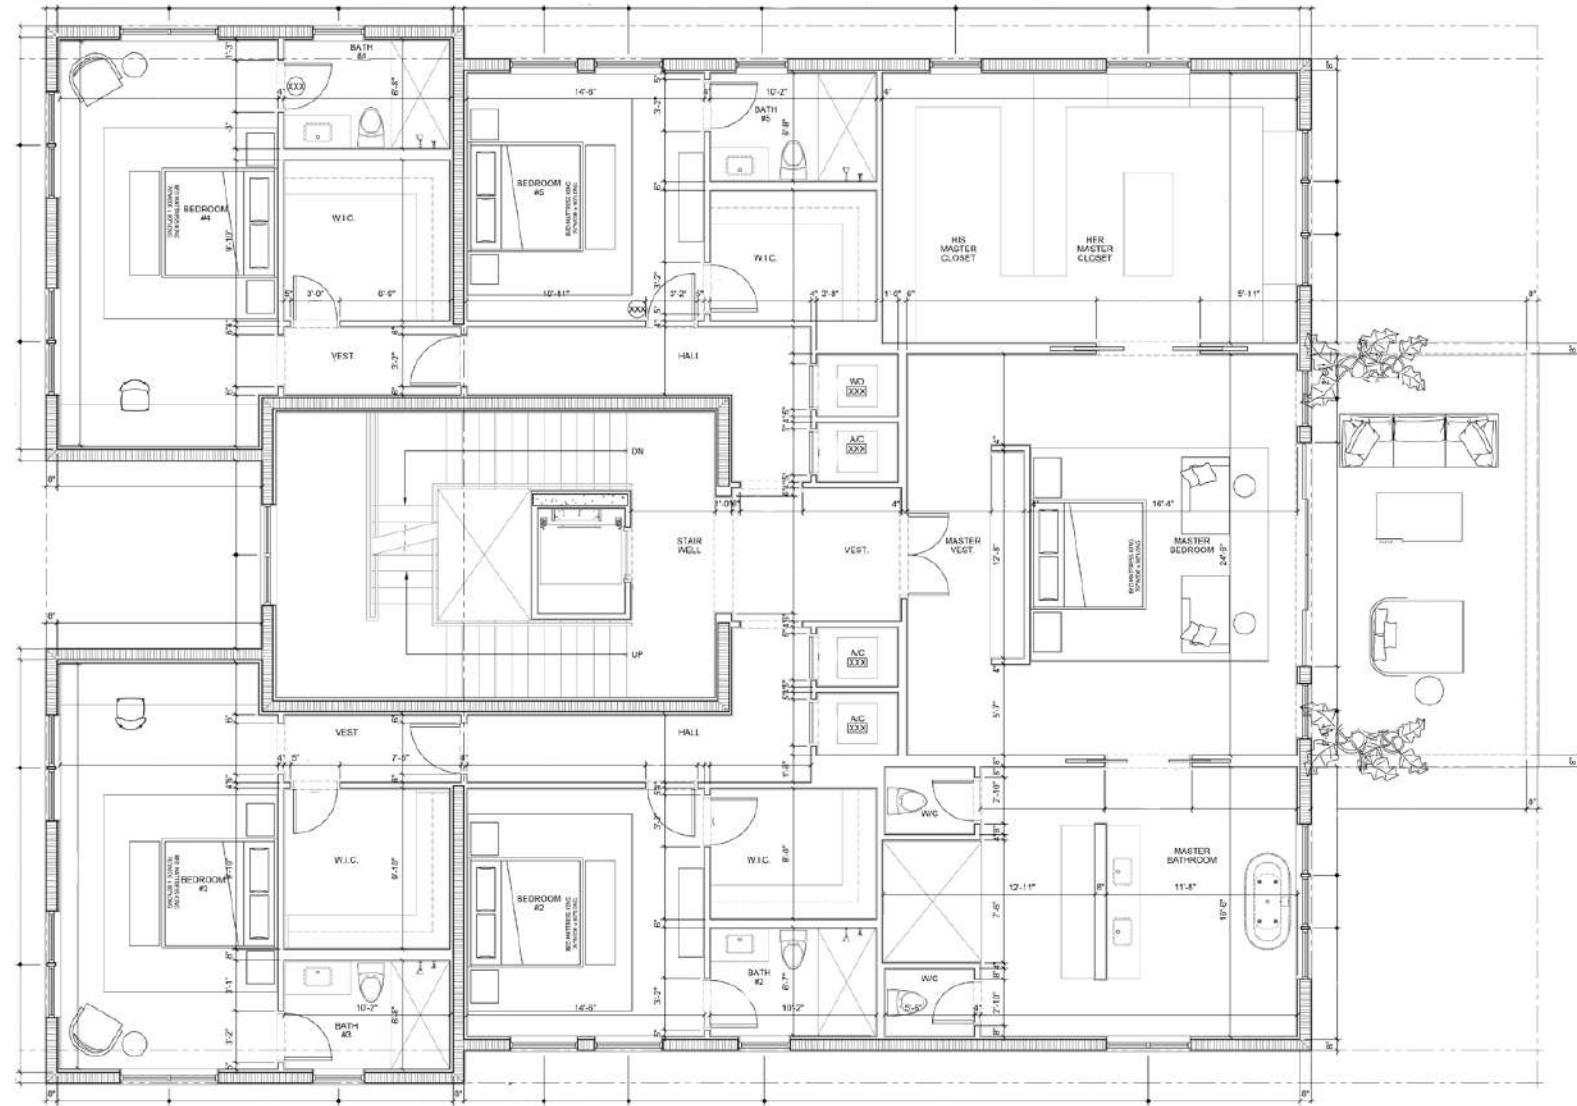

## Estate No. 9 Upper Level Floorplan

6 Bedrooms | 7 Bathrooms | 1 Powder Room

Total Areas: 10,368 SF (963 m<sup>2</sup>)

Lot Size: 13,224 SF (1,229 m<sup>2</sup>)