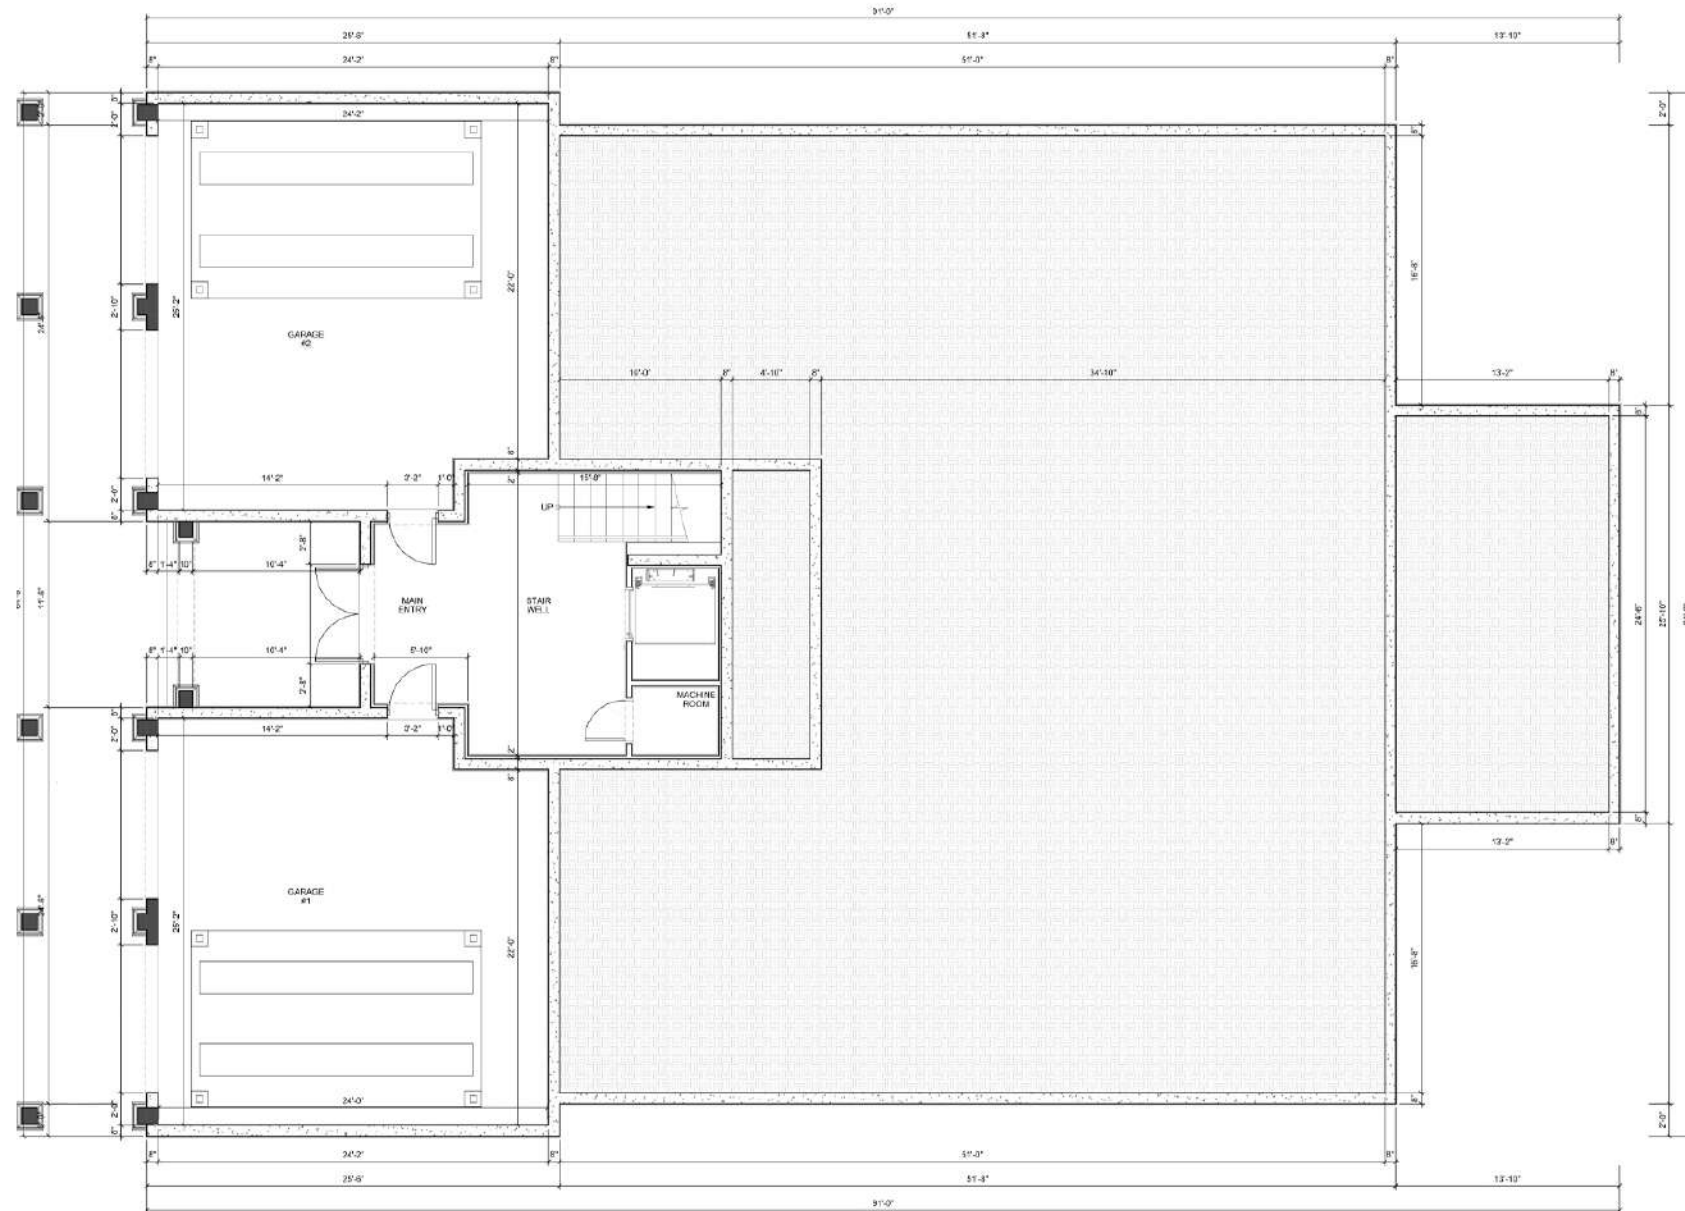

THE LINKS ESTATES

Estate No. 9 Garage Floorplan

6 Bedrooms | 7 Bathrooms | 1 Powder Room

Total Areas: 10,368 SF (963 m²)

Lot Size: 13,224 SF (1,229 m²)