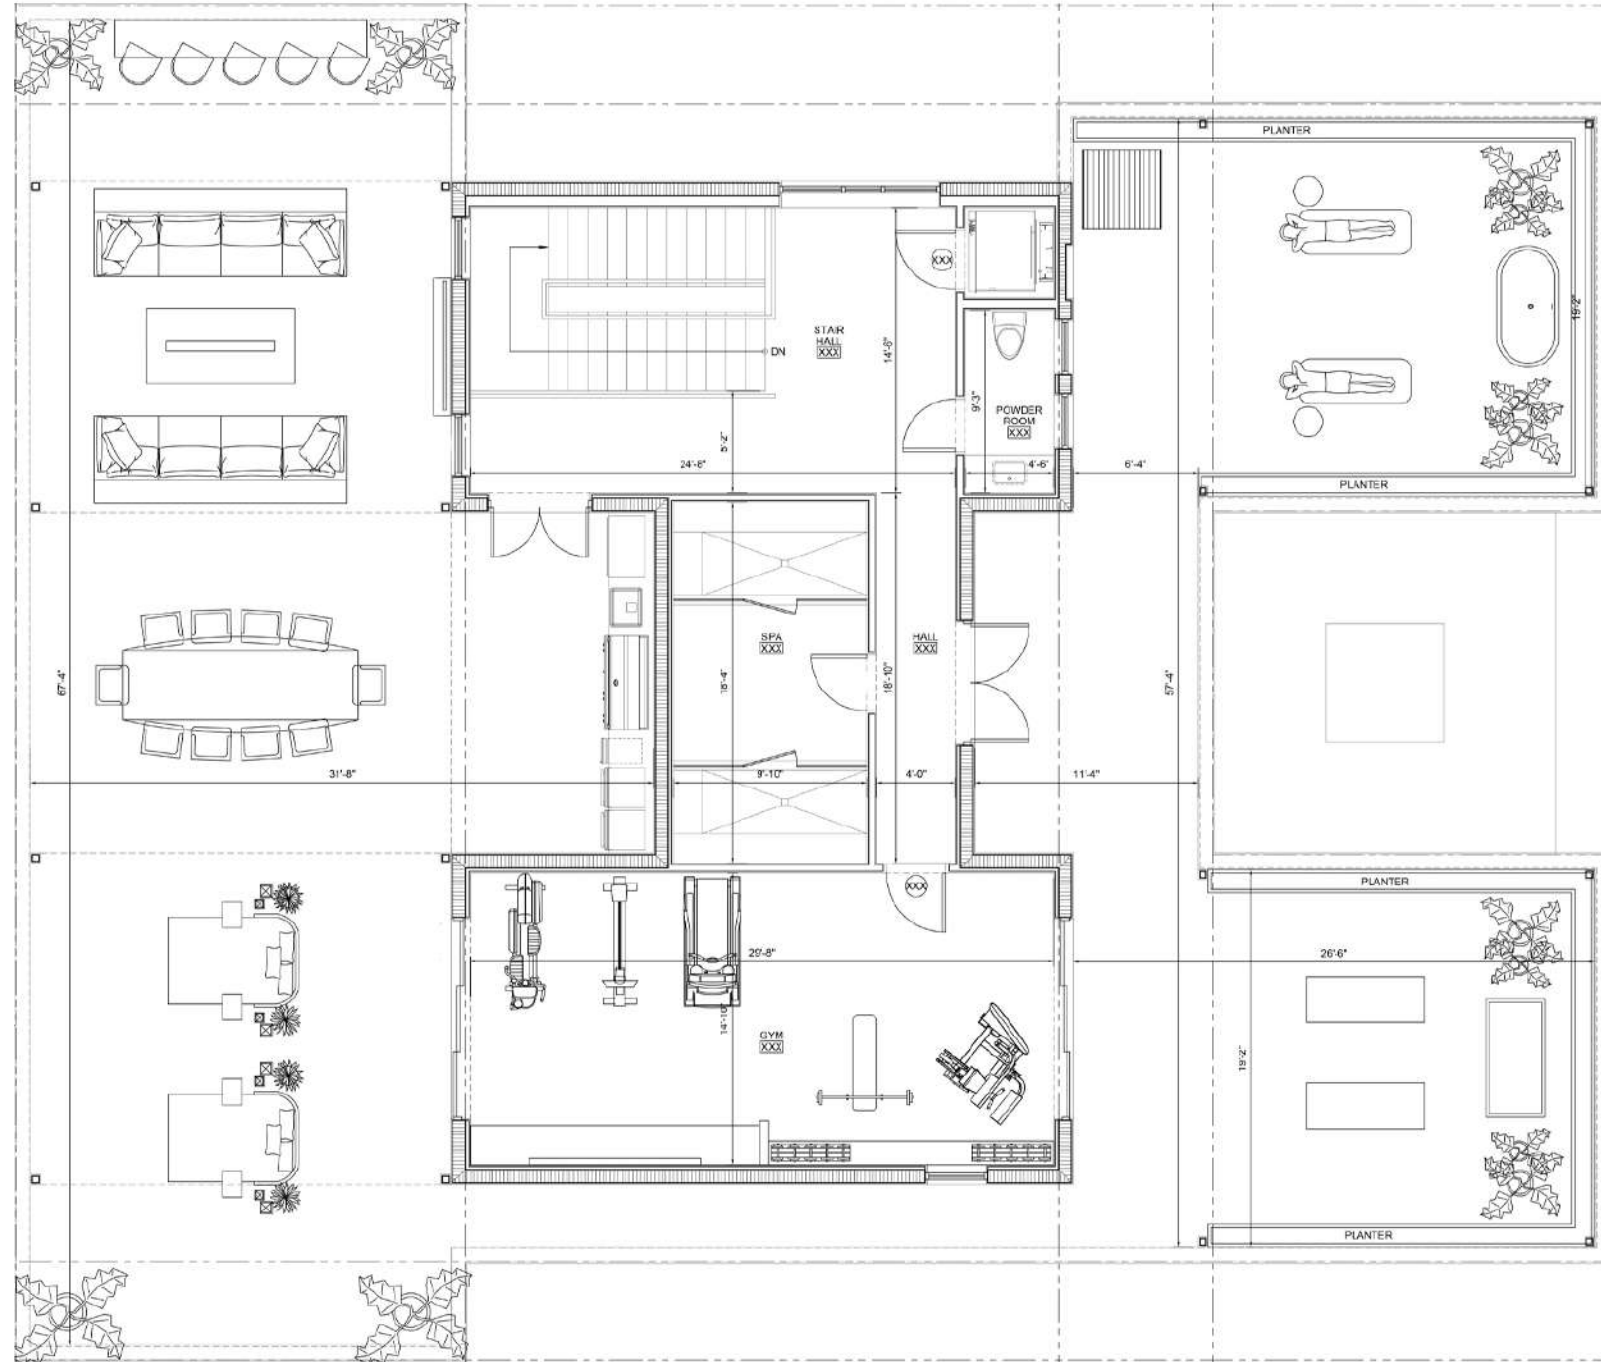

THE LINKS ESTATES

Estate No. 5 Roof Terrace Floorplan

6 Bedrooms - Convertible to 7
6 Bathrooms | 2 Powder Rooms

Total Areas: 10,456 SF (971 m²)
Lot Size: 16,177 SF (1,503 m²)