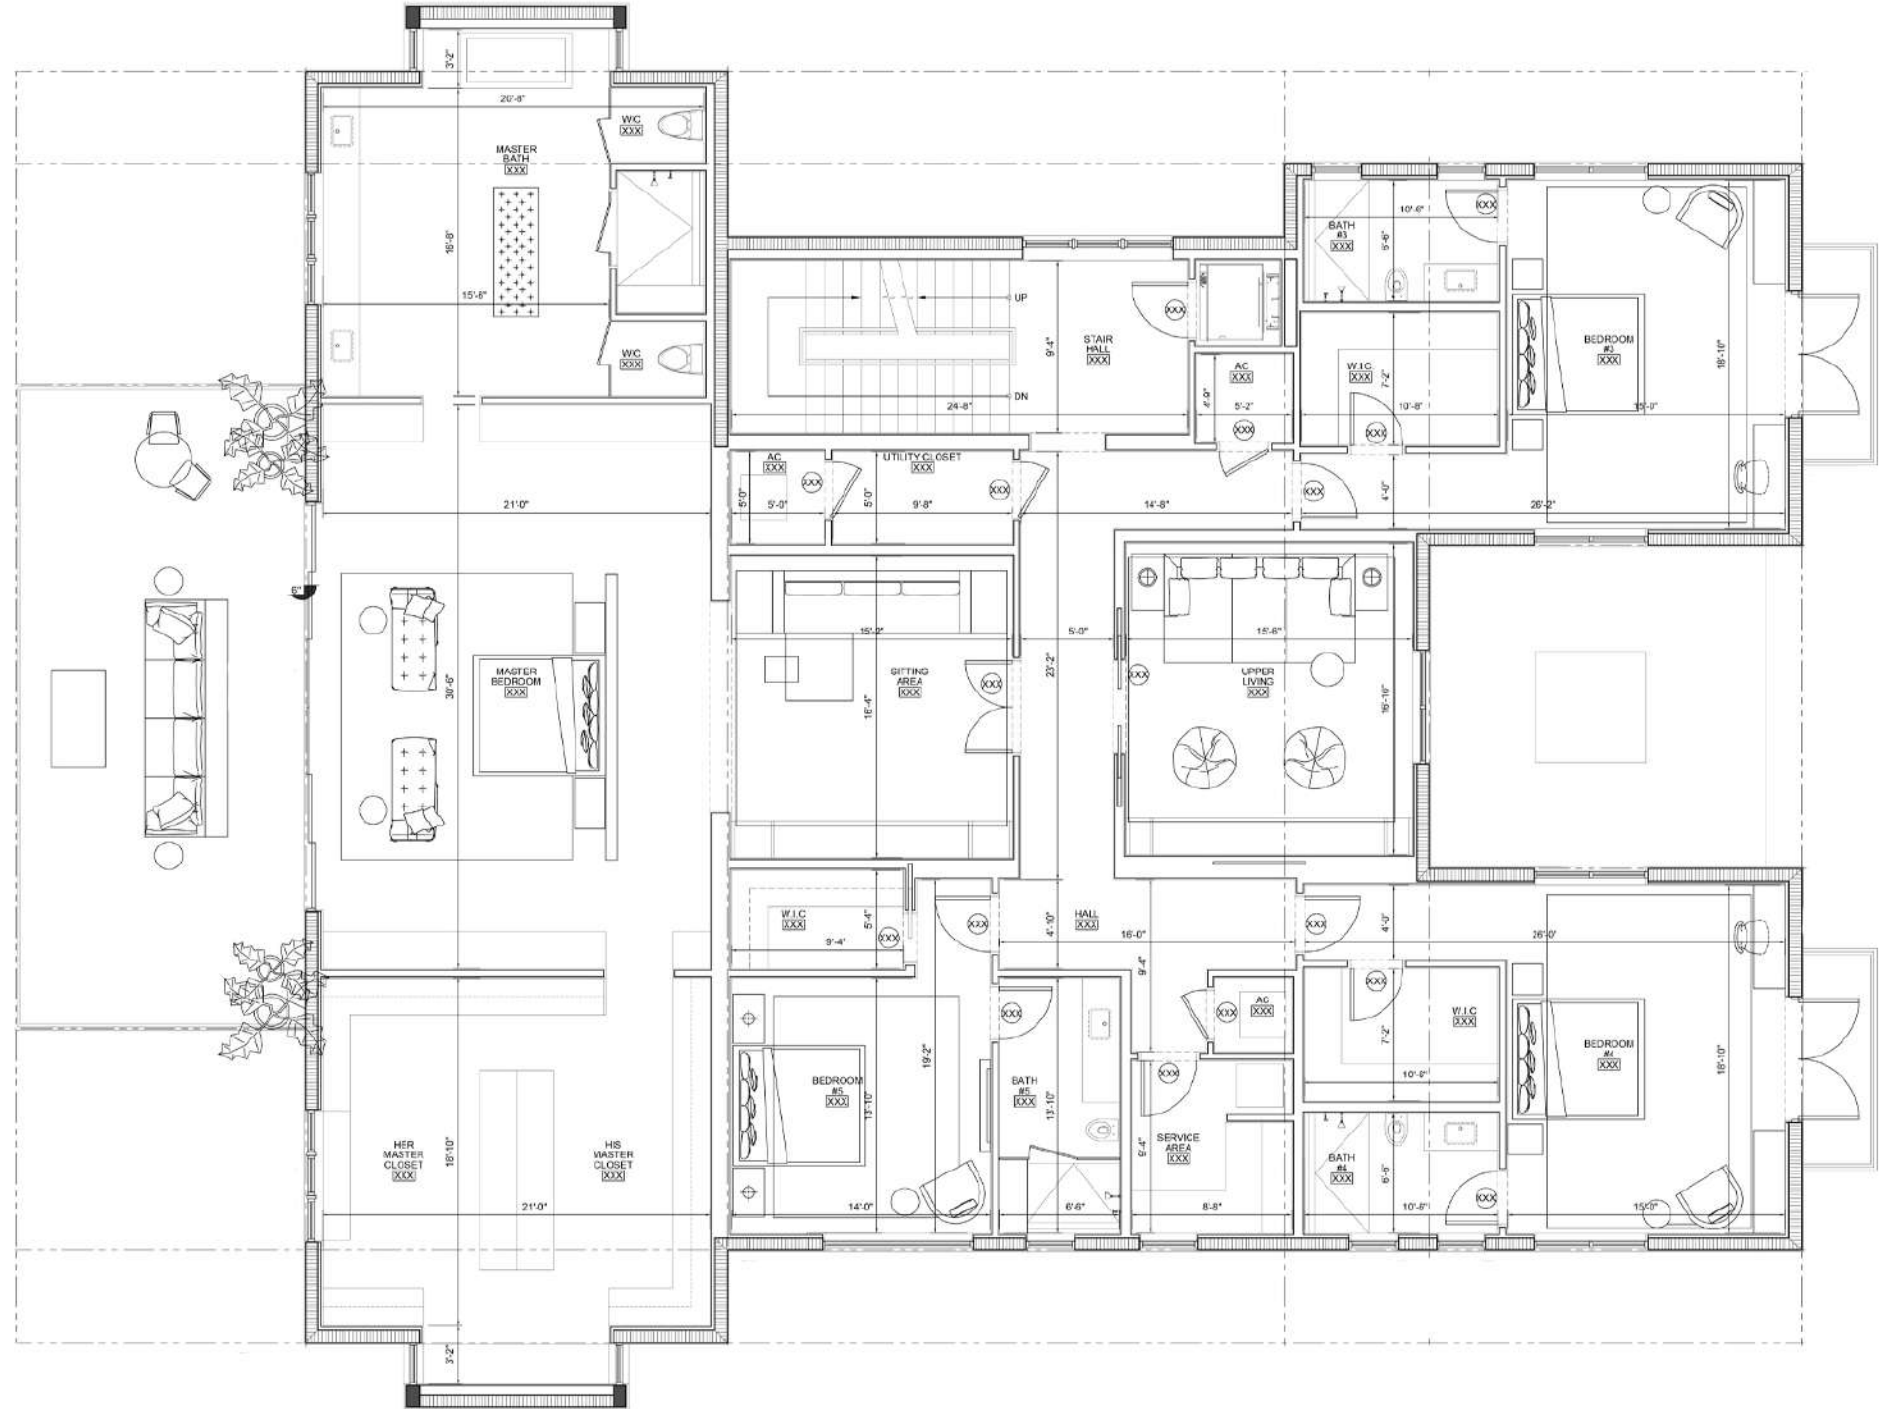

THE LINKS ESTATES

Estate No. 5 Upper Level Floorplan

6 Bedrooms - Convertible to 7
6 Bathrooms | 2 Powder Rooms

Total Areas: 10,456 SF (971 m²)
Lot Size: 16,177 SF (1,503 m²)