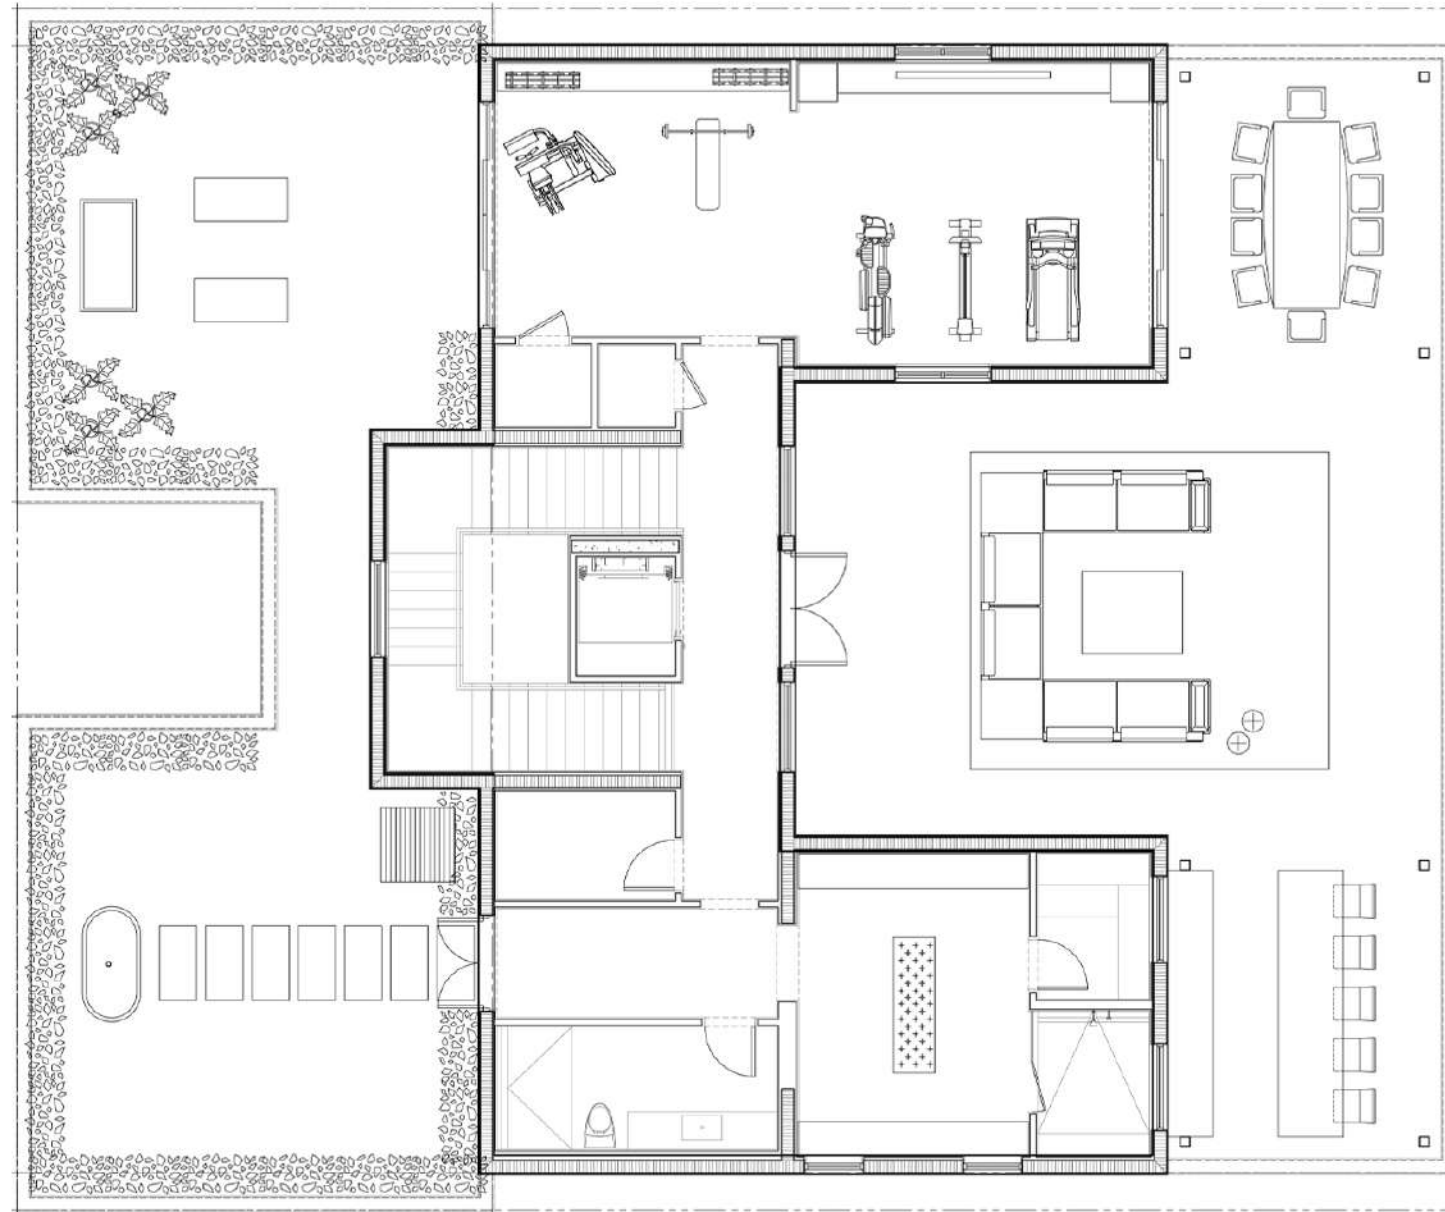

## Estate No. 9 Roof Terrace Floorplan

6 Bedrooms | 7 Bathrooms | 1 Powder Room

Total Areas: 10,368 SF (963 m<sup>2</sup>)

Lot Size: 13,224 SF (1,229 m<sup>2</sup>)