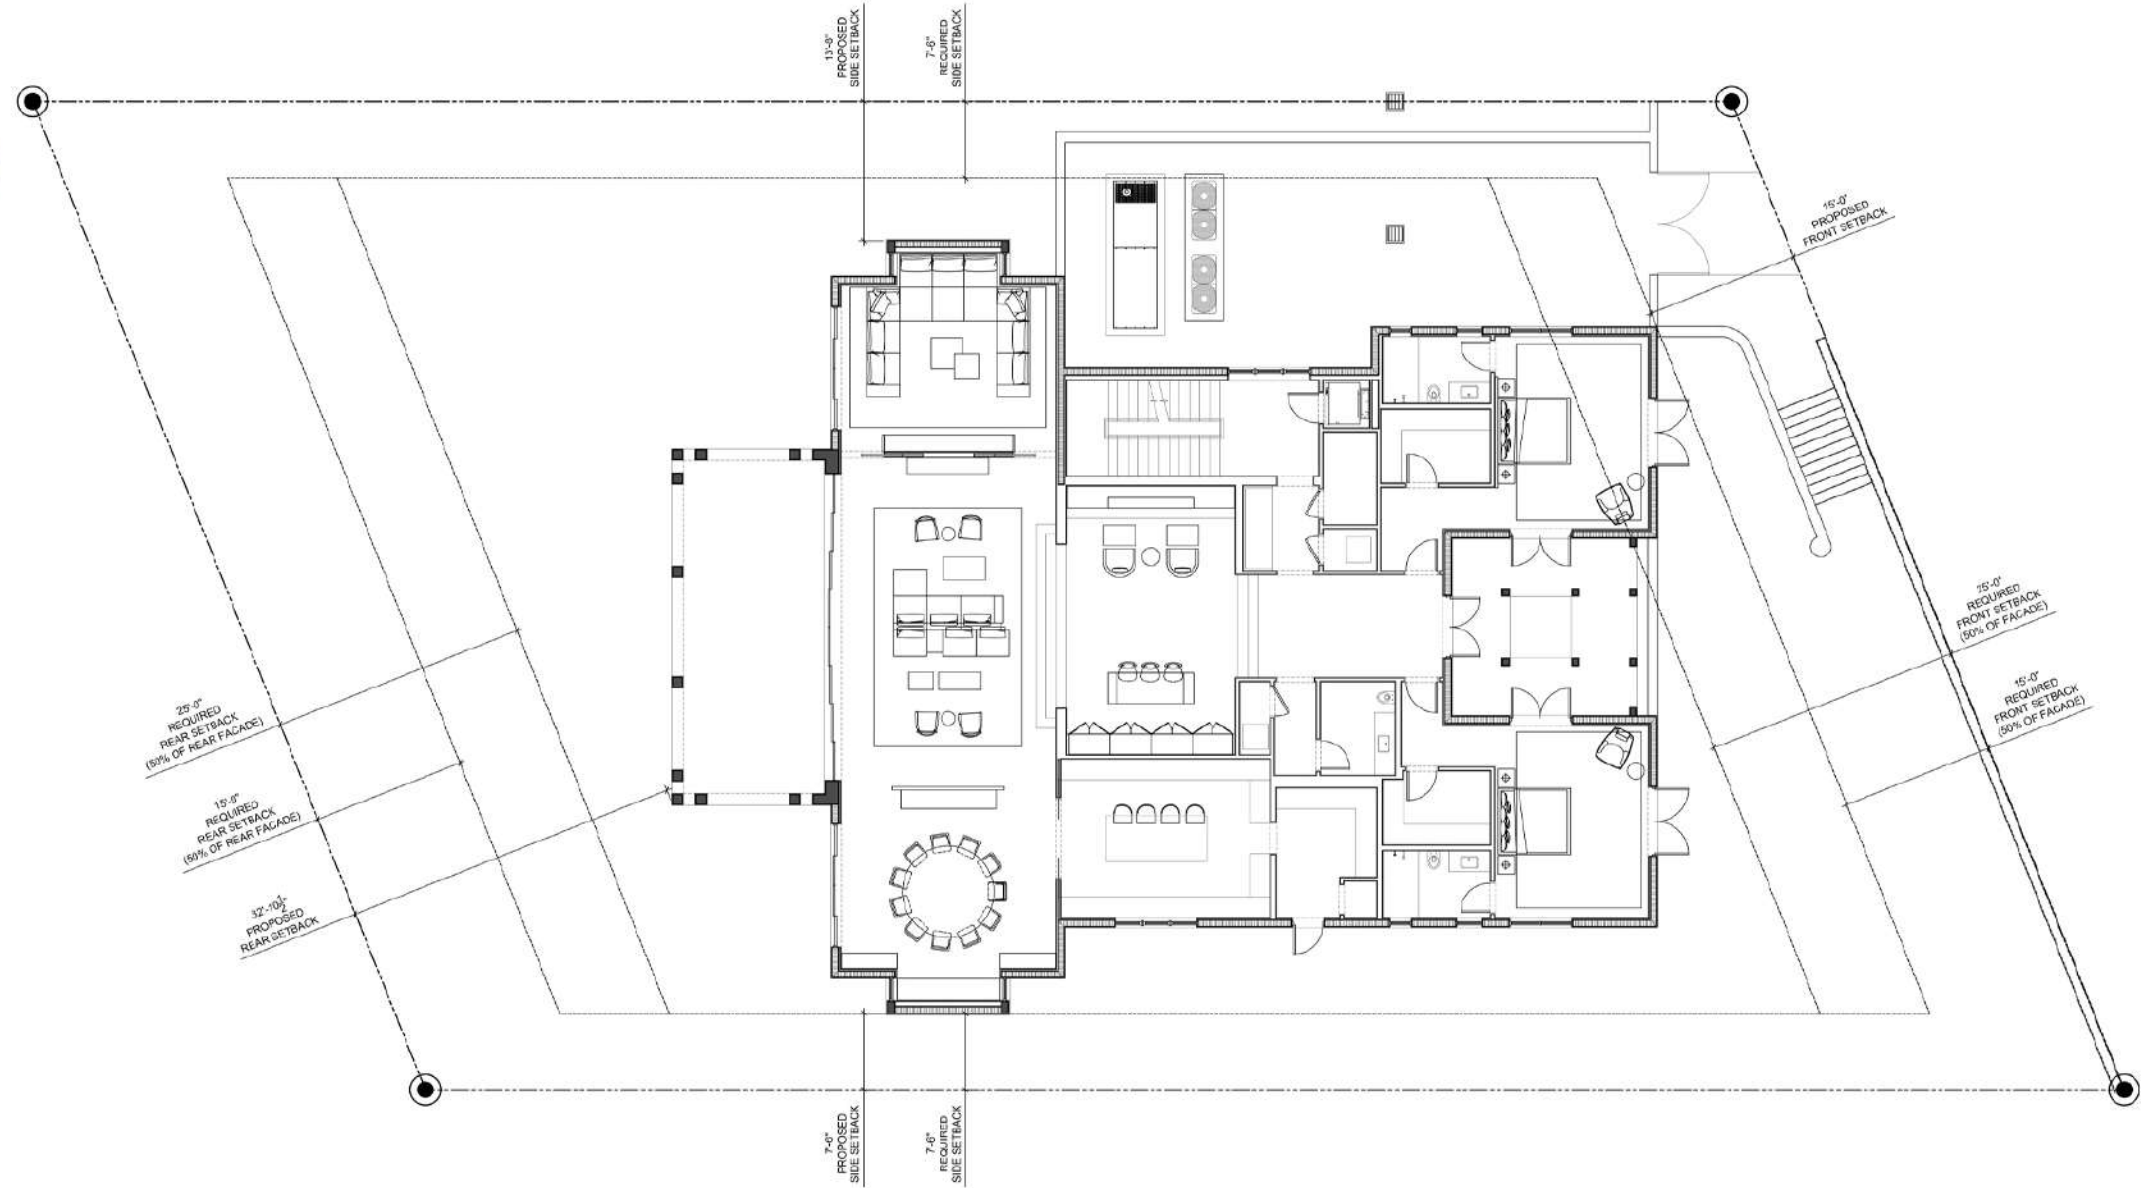

### Site Plan

6 Bedrooms - Convertible to 7  
6 Bathrooms | 2 Powder Rooms

Total Areas: 10,456 SF (971 m<sup>2</sup>)  
Lot Size: 16,177 SF (1,503 m<sup>2</sup>)