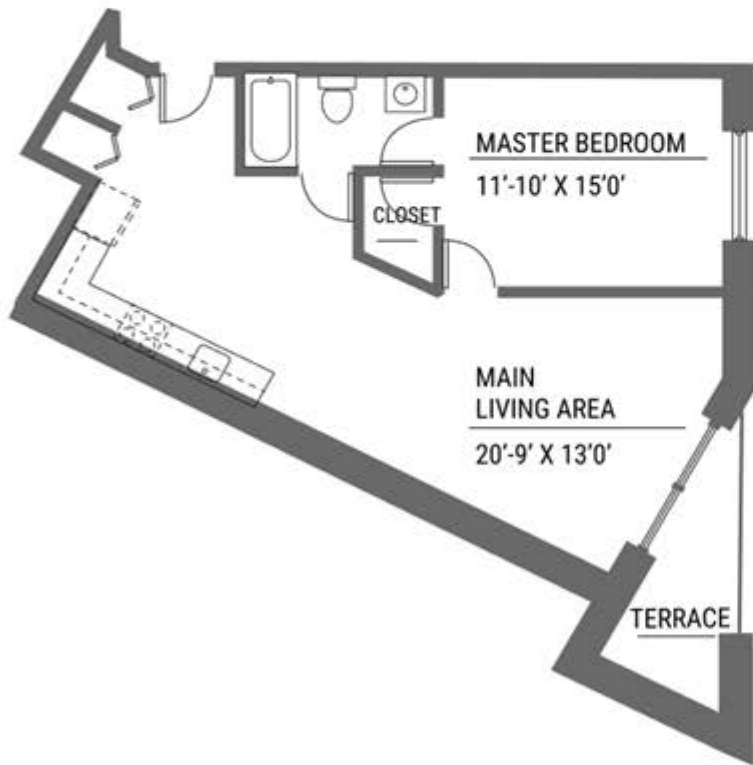

DOLPHIN

1 Bedroom | 1 Bathroom
685 Sqft | 58 Terrace Sqft

Units 405, 505, 605

GIBRALTAR

Studio
474 Sqft

Units 201, 301, 401, 501, 601

LA PLATA

1 Bedroom | 1 Bathroom
818 Sqft | 55 Terrace Sqft

PARANA

1 bedroom | 1 Bathroom
688 Sqft | 97 Terrace Sqft

Unit 204

Unit 209

AMAZONAS

2 Bedroom | 2 Bathroom
967 Sqft | 210 Terrace Sqft

Units 203, 303, 403, 503, 603

CLEARWATER

2 Bedroom | 2 Bathroom
907 Sqft | 111 Terrace Sqft

Units 210, 306, 406, 506, 606

CORINTO

1 Bedroom | 1 Bathroom
801 Sqft | 90 Terrace Sqft

Unit 206

DANUBIO

2 Bedrooms | 2 Bathrooms
973 Sqft | 118 Terrace Sqft

Units 305