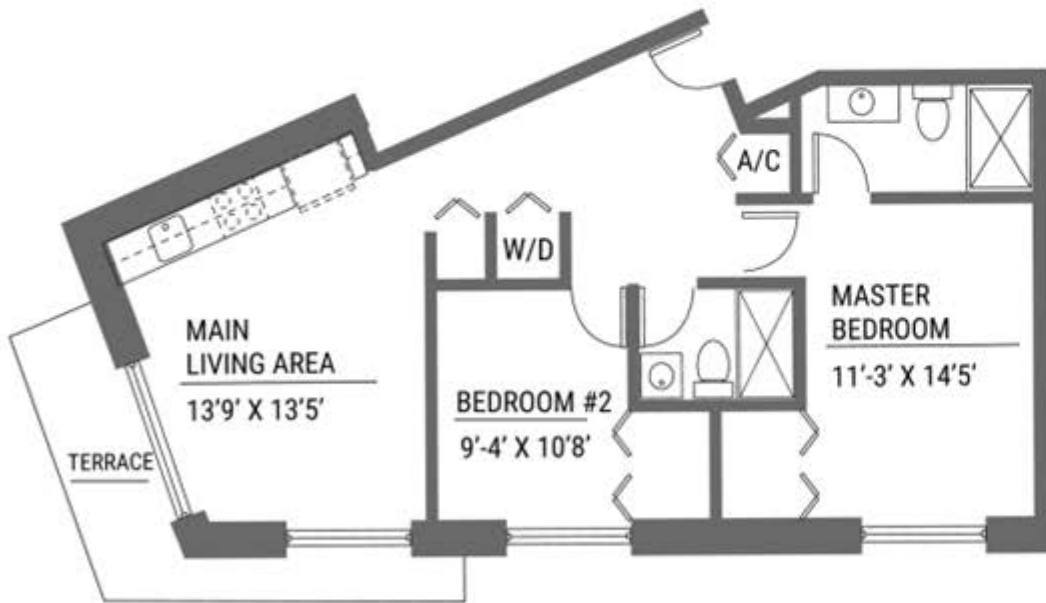

DOLPHIN

1 Bedroom | 1 Bathroom
685 Sqft | 58 Terrace Sqft

Units 405, 505, 605

GIBRALTAR

Studio
474 Sqft

Units 201, 301, 401, 501, 601

LA PLATA

1 Bedroom | 1 Bathroom
818 Sqft | 55 Terrace Sqft

1 Bedroom | 1 Bathroom
846 Sqft | 137 Terrace Sqft

Units 404, 504, 604

ORINOCO

Studio
467 Sqft

Unit 205

PANAMA

1 Bedroom | 1 Bathroom
604 Sqft | 138 Terrace Sqft

Units 202, 302, 402, 502, 602

PARANA

1 bedroom | 1 Bathroom
688 Sqft | 97 Terrace Sqft

Unit 204

Unit 209

AMAZONAS

2 Bedroom | 2 Bathroom
967 Sqft | 210 Terrace Sqft

Units 203, 303, 403, 503, 603

CLEARWATER

2 Bedroom | 2 Bathroom
907 Sqft | 111 Terrace Sqft

Units 210, 306, 406, 506, 606

CORINTO

1 Bedroom | 1 Bathroom
801 Sqft | 90 Terrace Sqft

Unit 206

DANUBIO

2 Bedrooms | 2 Bathrooms
973 Sqft | 118 Terrace Sqft