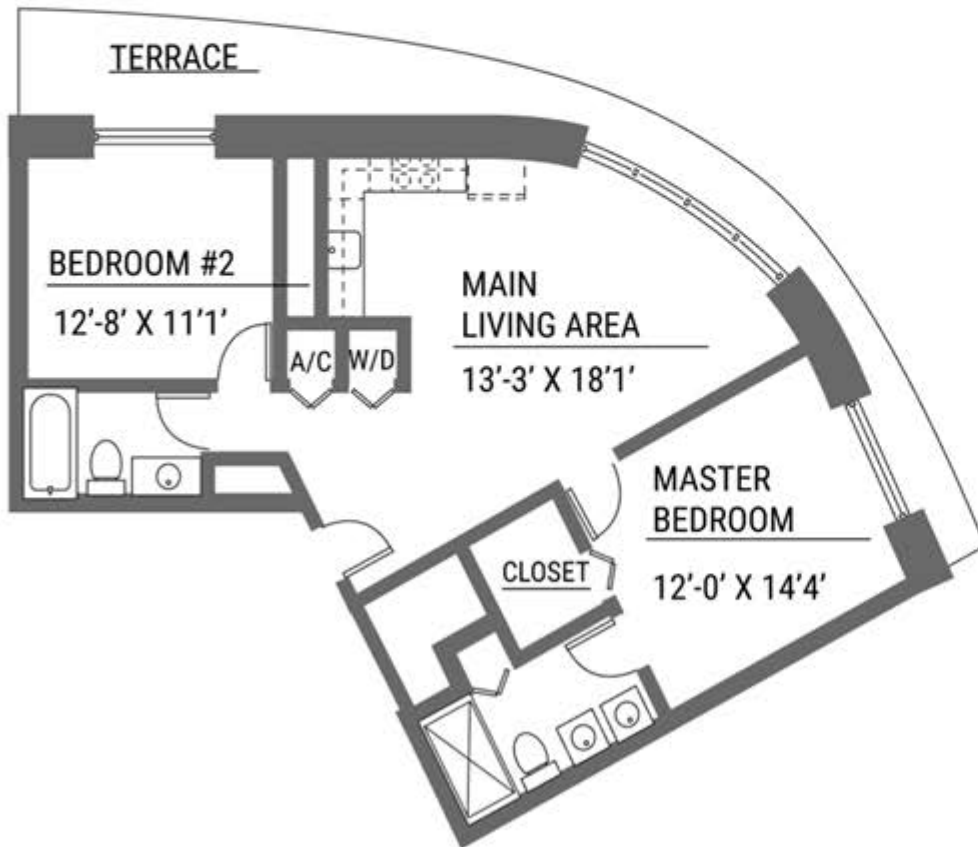

DOLPHIN

1 Bedroom | 1 Bathroom
685 Sqft | 58 Terrace Sqft

Units 405, 505, 605

GIBRALTAR

Studio
474 Sqft

Units 201, 301, 401, 501, 601

LA PLATA

1 Bedroom | 1 Bathroom
818 Sqft | 55 Terrace Sqft

1 Bedroom | 1 Bathroom
846 Sqft | 137 Terrace Sqft

Units 404, 504, 604

ORINOCO

Studio
467 Sqft

Unit 205

PANAMA

1 Bedroom | 1 Bathroom
604 Sqft | 138 Terrace Sqft

Units 202, 302, 402, 502, 602

PARANA

1 bedroom | 1 Bathroom
688 Sqft | 97 Terrace Sqft

Unit 204

Unit 209

AMAZONAS

2 Bedroom | 2 Bathroom
967 Sqft | 210 Terrace Sqft

Units 203, 303, 403, 503, 603

CLEARWATER

2 Bedroom | 2 Bathroom
907 Sqft | 111 Terrace Sqft

Units 210, 306, 406, 506, 606

CORINTO

1 Bedroom | 1 Bathroom
801 Sqft | 90 Terrace Sqft

Unit 206

DANUBIO

2 Bedrooms | 2 Bathrooms
973 Sqft | 118 Terrace Sqft