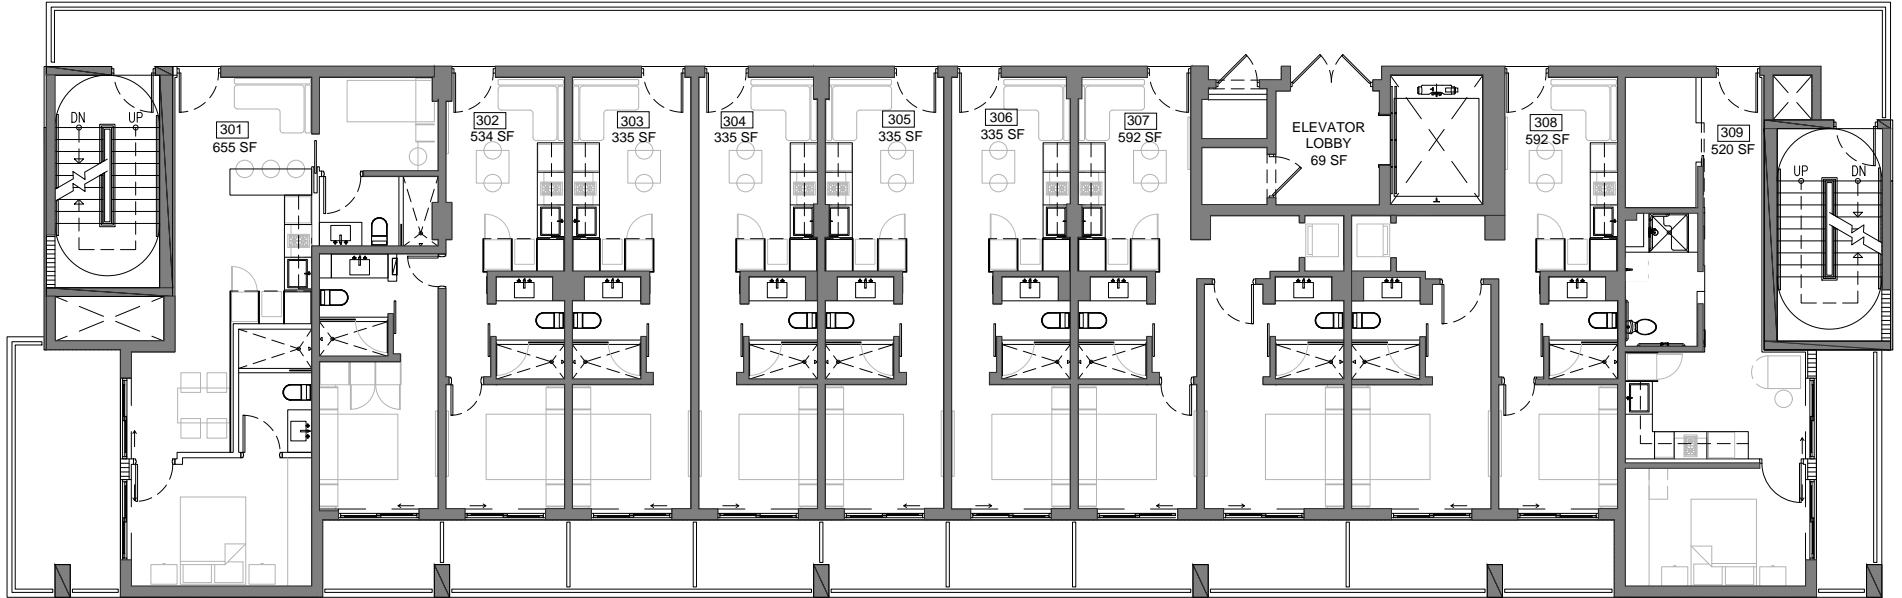

COCONUT GROVE KEY PLAN

SECOND FLOOR

RESIDENCE 2

STUDIO

1 BEDROOM + DEN | 1 BATHROOM

1 BEDROOM + DEN | 2 BATHROOM

2 BEDROOM | 2 BATHROOM

2ND FLOOR PLAN

THIRD FLOOR

RESIDENCE 2

STUDIO

1 BEDROOM + DEN | 1 BATHROOM

1 BEDROOM + DEN | 2 BATHROOM

2 BEDROOM | 2 BATHROOM

COCONUT GROVE KEY PLAN

FOURTH FLOOR

RESIDENCE 2

- 1 BEDROOM + DEN | 2 BATHROOM
- 4 BEDROOM | 3 BATHROOM
- 4 BEDROOM | 4 BATHROOM

COCONUT GROVE KEY PLAN

FIFTH FLOOR

RESIDENCE 2

- 1 BEDROOM + DEN | 2 BATHROOM
- 4 BEDROOM | 3 BATHROOM
- 4 BEDROOM | 4 BATHROOM

FIFTH FLOOR ROOF TOP

COCONUT GROVE KEY PLAN

STUDIOS

2 BEDROOM | 2 BATHROOM

FOURTH FLOOR

RESIDENCE 1

COCONUT GROVE KEY PLAN

5 BEDROOM | 5 BATHROOM