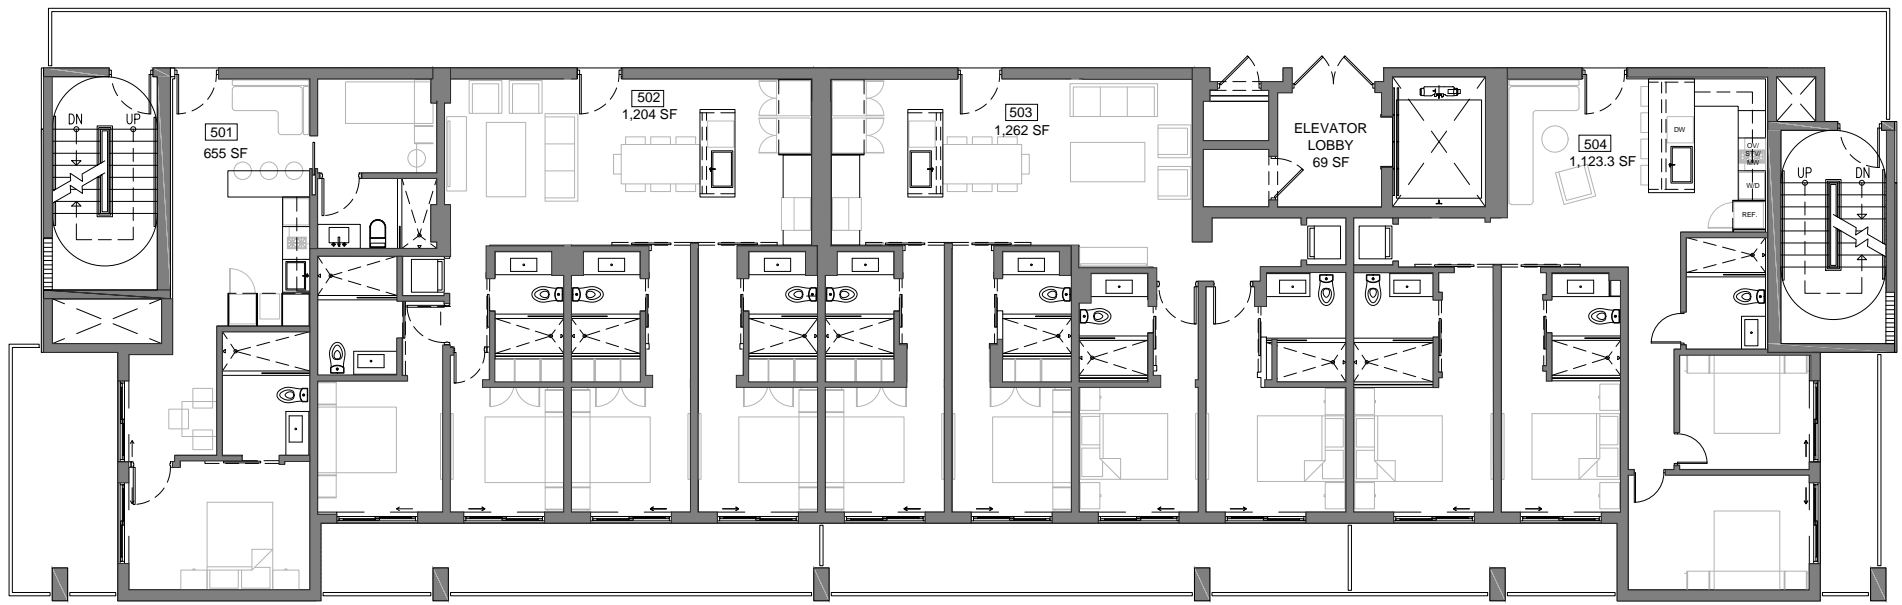

MIAMI BEACH KEY PLAN

SECOND FLOOR

STUDIO

2 BEDROOM | 2 BATHROOM

3 BEDROOM | 3 BATHROOM

4 BEDROOM | 4 BATHROOM

1260 WASHINGTON AVENUE

13TH STREET

THIRD FLOOR

RESIDENCE 2

STUDIO

1 BEDROOM + DEN | 1 BATHROOM

1 BEDROOM + DEN | 2 BATHROOM

2 BEDROOM | 2 BATHROOM

COCONUT GROVE KEY PLAN

FOURTH FLOOR

RESIDENCE 2

- 1 BEDROOM + DEN | 2 BATHROOM
- 4 BEDROOM | 3 BATHROOM
- 4 BEDROOM | 4 BATHROOM

COCONUT GROVE KEY PLAN

FIFTH FLOOR

RESIDENCE 2

- 1 BEDROOM + DEN | 2 BATHROOM
- 4 BEDROOM | 3 BATHROOM
- 4 BEDROOM | 4 BATHROOM

FIFTH FLOOR ROOF TOP

COCONUT GROVE KEY PLAN

STUDIOS

2 BEDROOM | 2 BATHROOM

FOURTH FLOOR

RESIDENCE 1

COCONUT GROVE KEY PLAN

5 BEDROOM | 5 BATHROOM