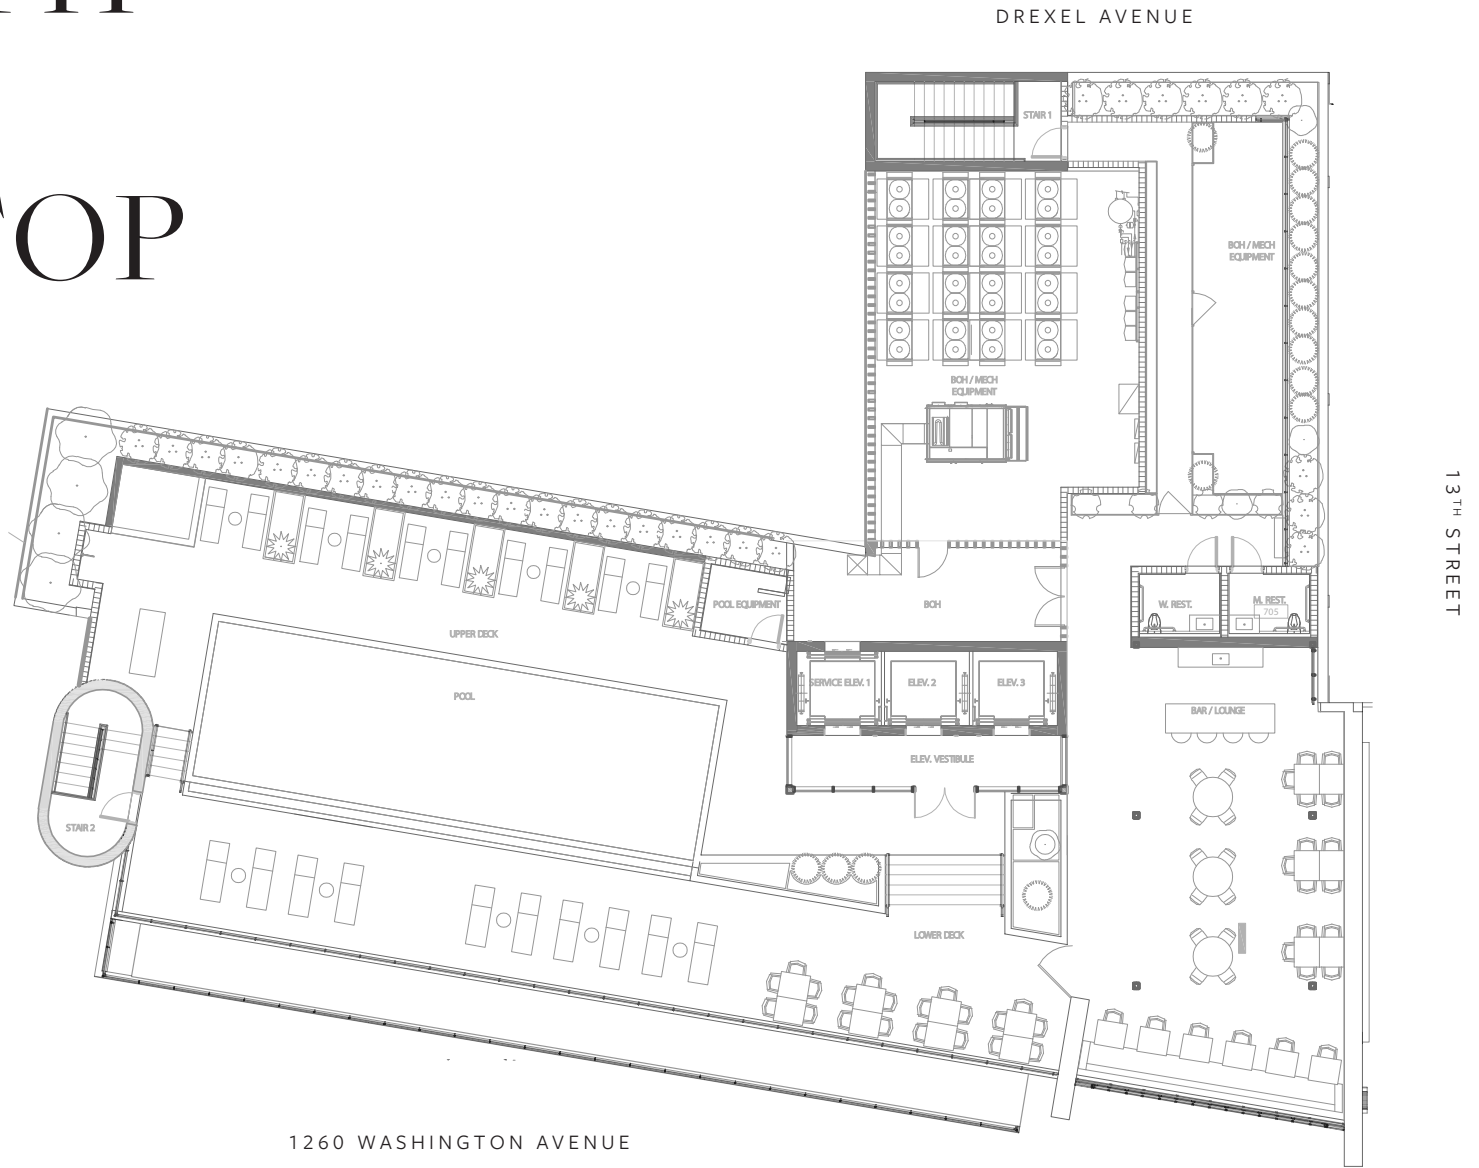

MIAMI BEACH KEY PLAN

SECOND FLOOR

STUDIO

2 BEDROOM | 2 BATHROOM

3 BEDROOM | 3 BATHROOM

4 BEDROOM | 4 BATHROOM

1260 WASHINGTON AVENUE

13TH STREET

13TH STREET

1260 WASHINGTON AVENUE

MIAMI BEACH KEY PLAN

FIFTH FLOOR

STUDIO

2 BEDROOM | 2 BATHROOM

3 BEDROOM | 3 BATHROOM

4 BEDROOM | 4 BATHROOM

4 BEDROOM | 4 BATHROOM

DREXEL AVENUE

13TH STREET

1260 WASHINGTON AVENUE

SEVENTH FLOOR FLOOR ROOF TOP

1260 WASHINGTON AVENUE

DREXEL AVENUE

13TH STREET

COCONUT GROVE KEY PLAN

SECOND FLOOR

RESIDENCE 2

STUDIO

1 BEDROOM + DEN | 1 BATHROOM

1 BEDROOM + DEN | 2 BATHROOM

2 BEDROOM | 2 BATHROOM

2ND FLOOR PLAN