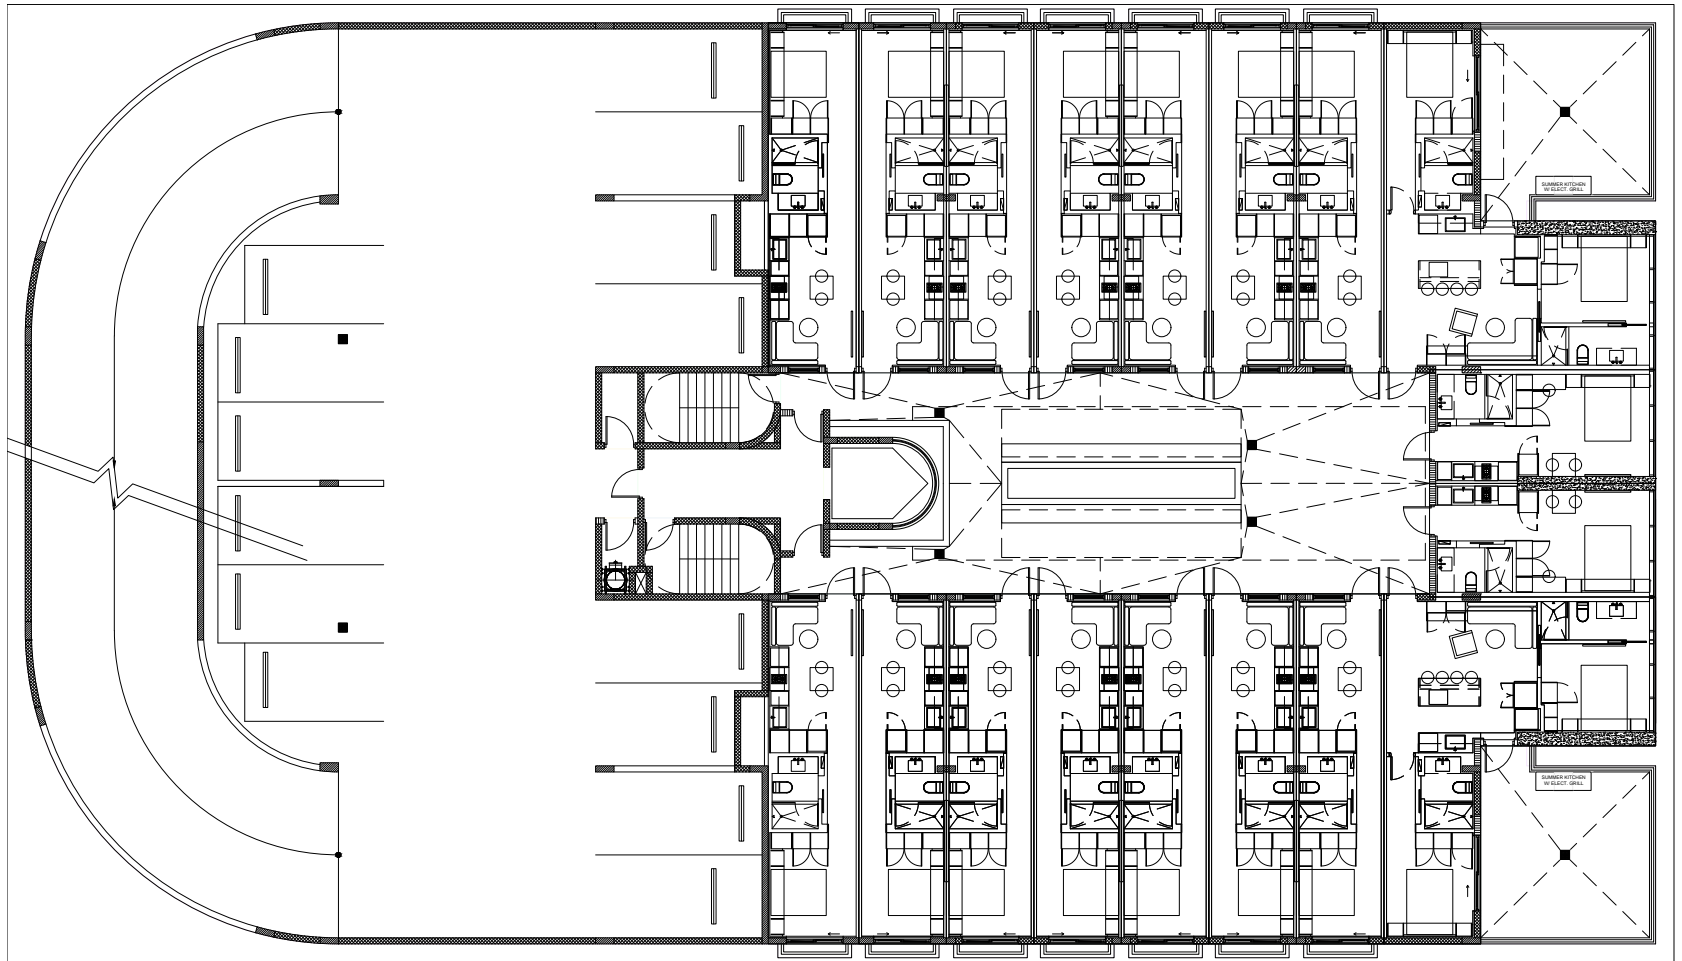

RESIDENCE 2

- 1 BEDROOM + DEN | 2 BATHROOM
- 4 BEDROOM | 3 BATHROOM
- 4 BEDROOM | 4 BATHROOM

COCONUT GROVE KEY PLAN

FIFTH FLOOR

RESIDENCE 2

- 1 BEDROOM + DEN | 2 BATHROOM
- 4 BEDROOM | 3 BATHROOM
- 4 BEDROOM | 4 BATHROOM

FIFTH FLOOR ROOF TOP

COCONUT GROVE KEY PLAN

STUDIOS

2 BEDROOM | 2 BATHROOM

FOURTH FLOOR

RESIDENCE 1

COCONUT GROVE KEY PLAN

5 BEDROOM | 5 BATHROOM