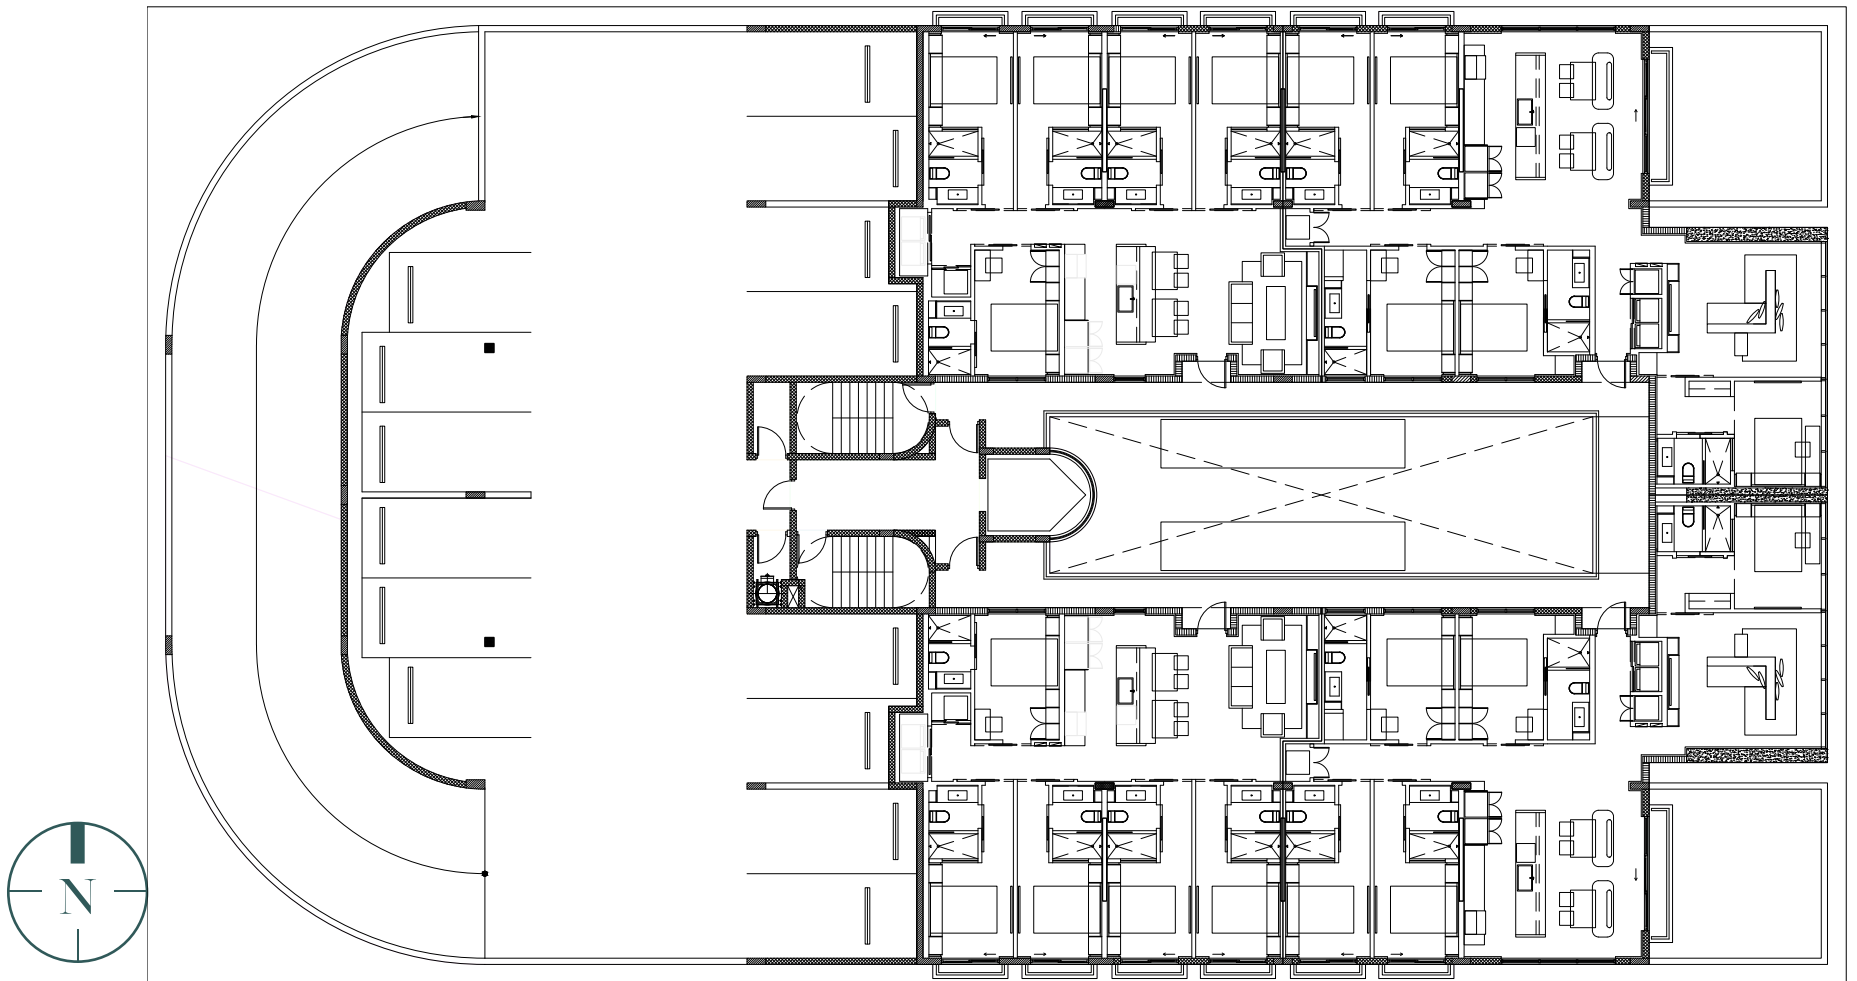

RESIDENCE 2

- 1 BEDROOM + DEN | 2 BATHROOM
- 4 BEDROOM | 3 BATHROOM
- 4 BEDROOM | 4 BATHROOM

COCONUT GROVE KEY PLAN

FIFTH FLOOR

RESIDENCE 2

- 1 BEDROOM + DEN | 2 BATHROOM
- 4 BEDROOM | 3 BATHROOM
- 4 BEDROOM | 4 BATHROOM

FIFTH FLOOR ROOF TOP

COCONUT GROVE KEY PLAN

STUDIOS

2 BEDROOM | 2 BATHROOM

FOURTH FLOOR

RESIDENCE 1

COCONUT GROVE KEY PLAN

5 BEDROOM | 5 BATHROOM

FIFTH FLOOR RESIDENCE 1

COCONUT GROVE KEY PLAN

SIXTH FLOOR RESIDENCE 1

3 BEDROOM | 3 BATHROOM

4 BEDROOM | 4 BATHROOM

5 BEDROOM | 5 BATHROOM