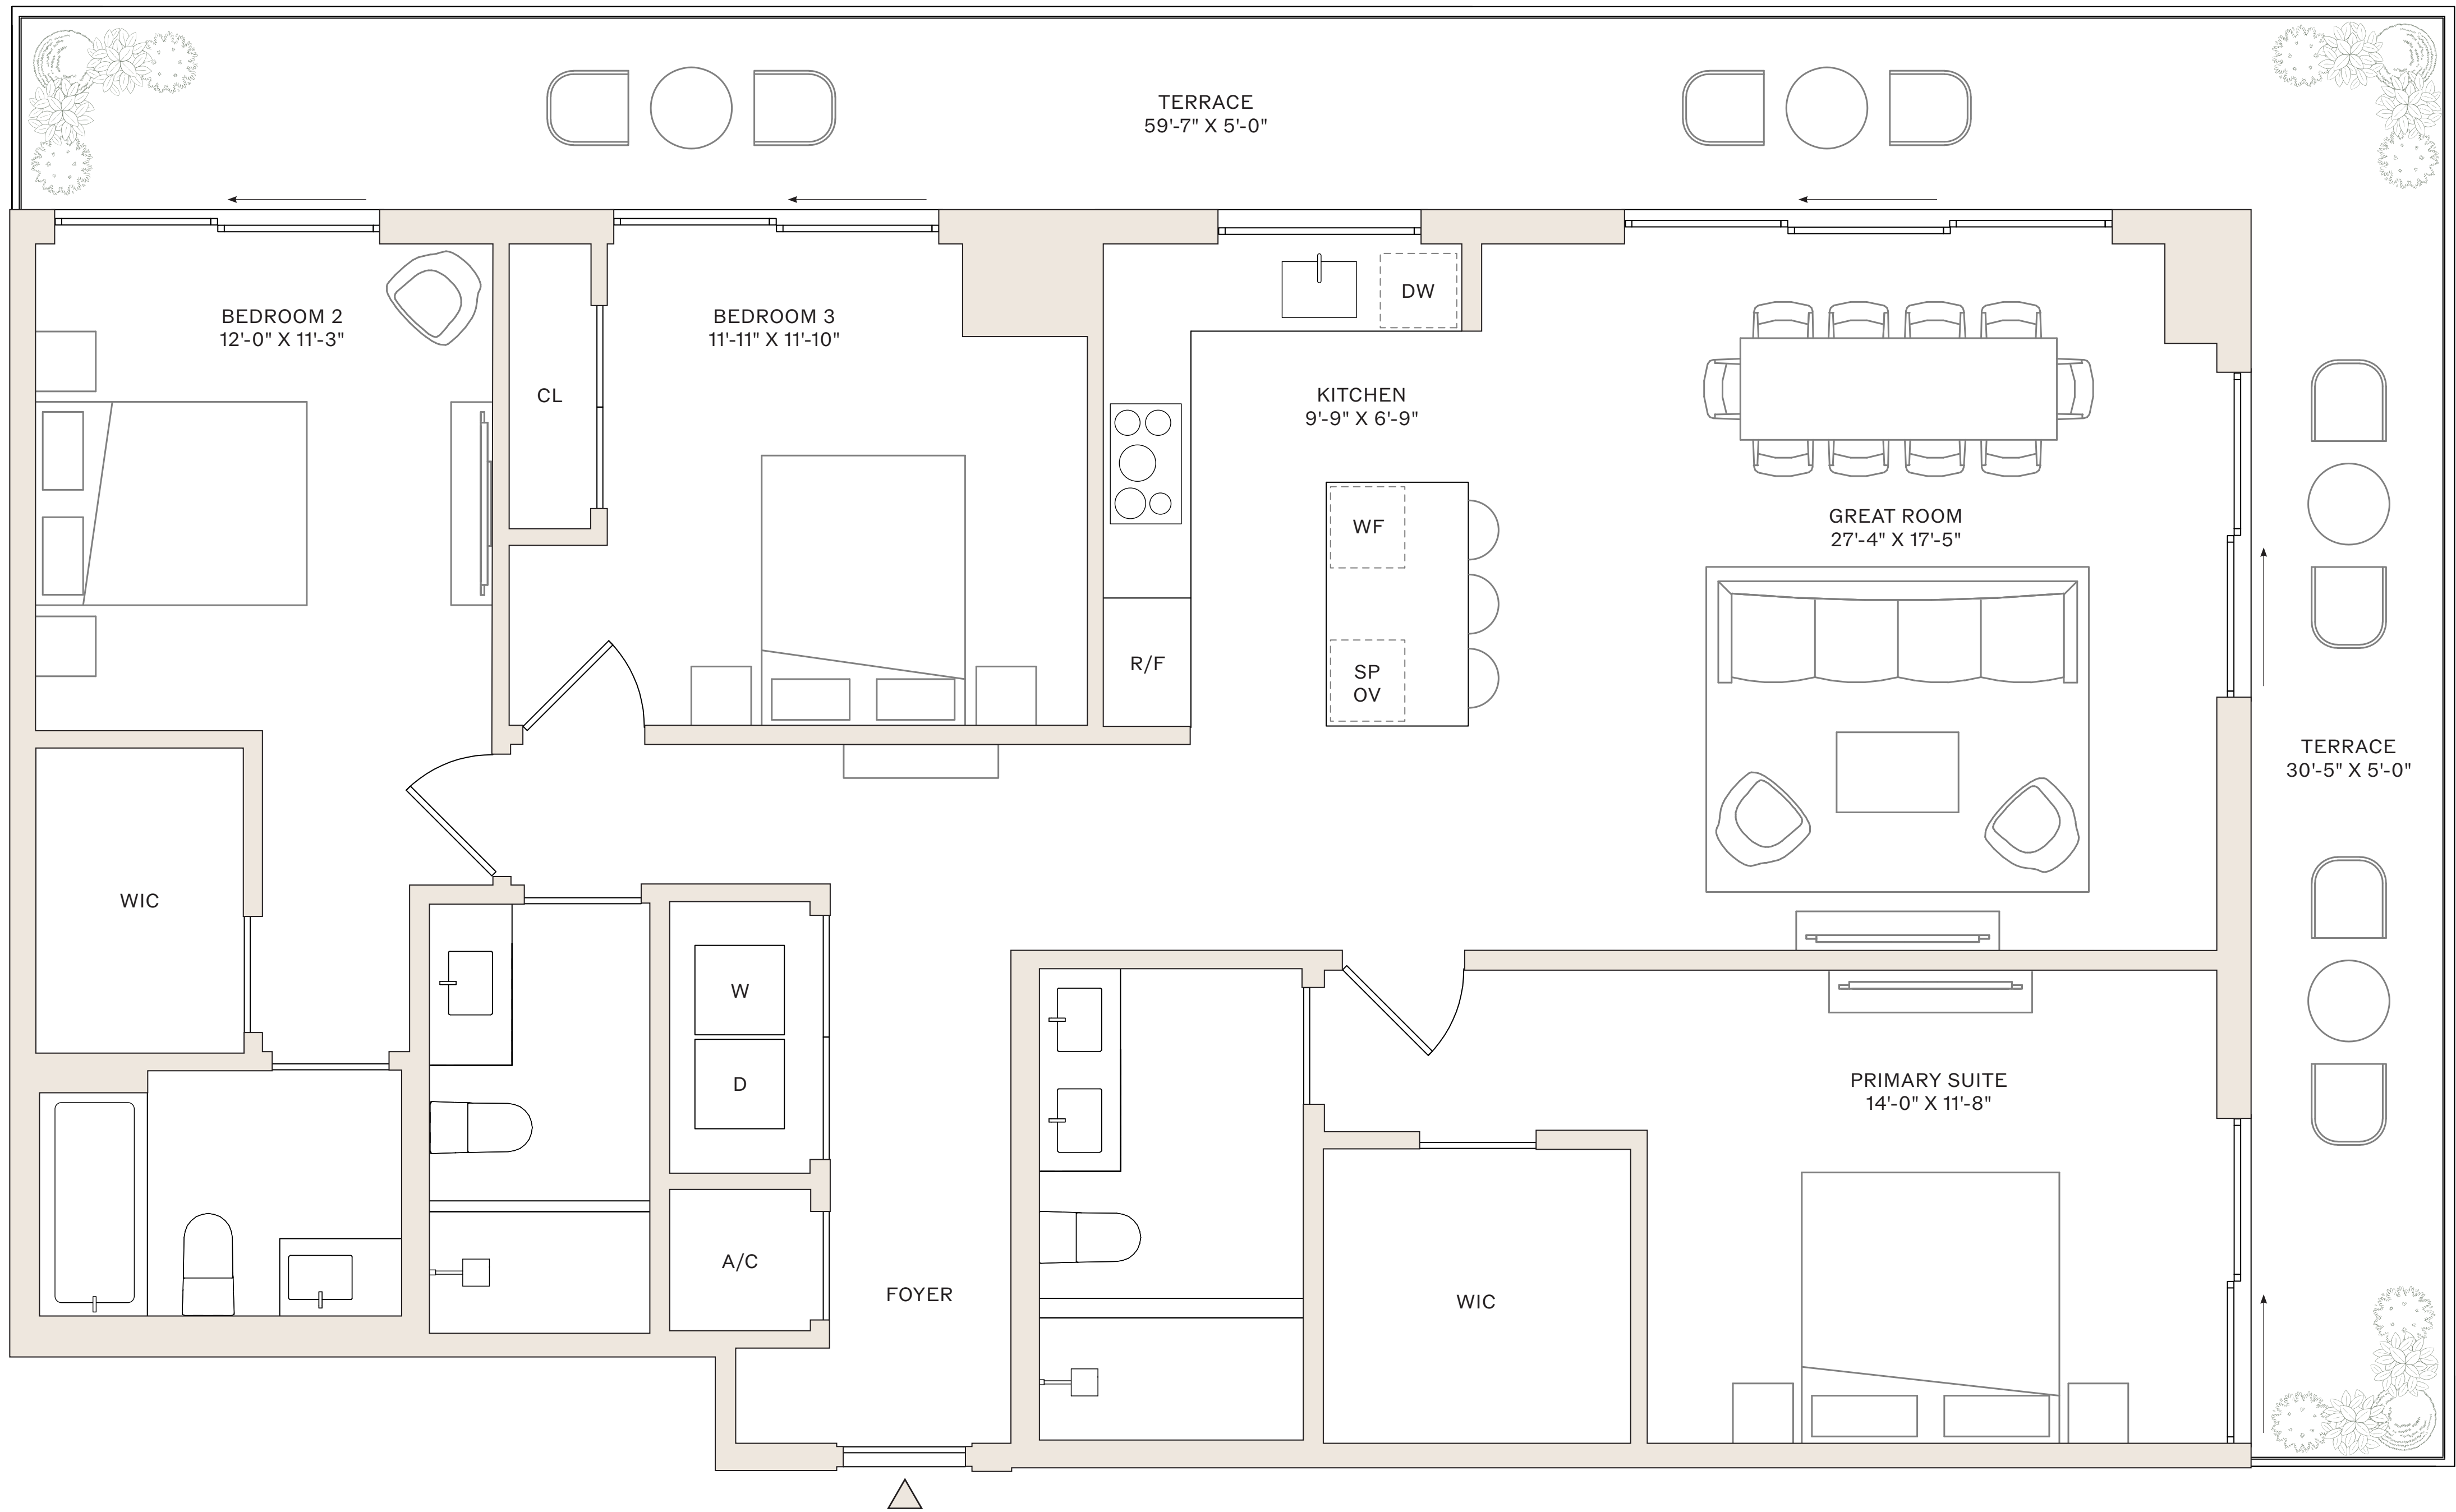

VICEROY

RESIDENCES

FORT LAUDERDALE

RESIDENCES 14-29 A

3 BEDROOMS
3 BATHROOMS

INTERIOR: 1,649 SF
TERRACE: 449 SF