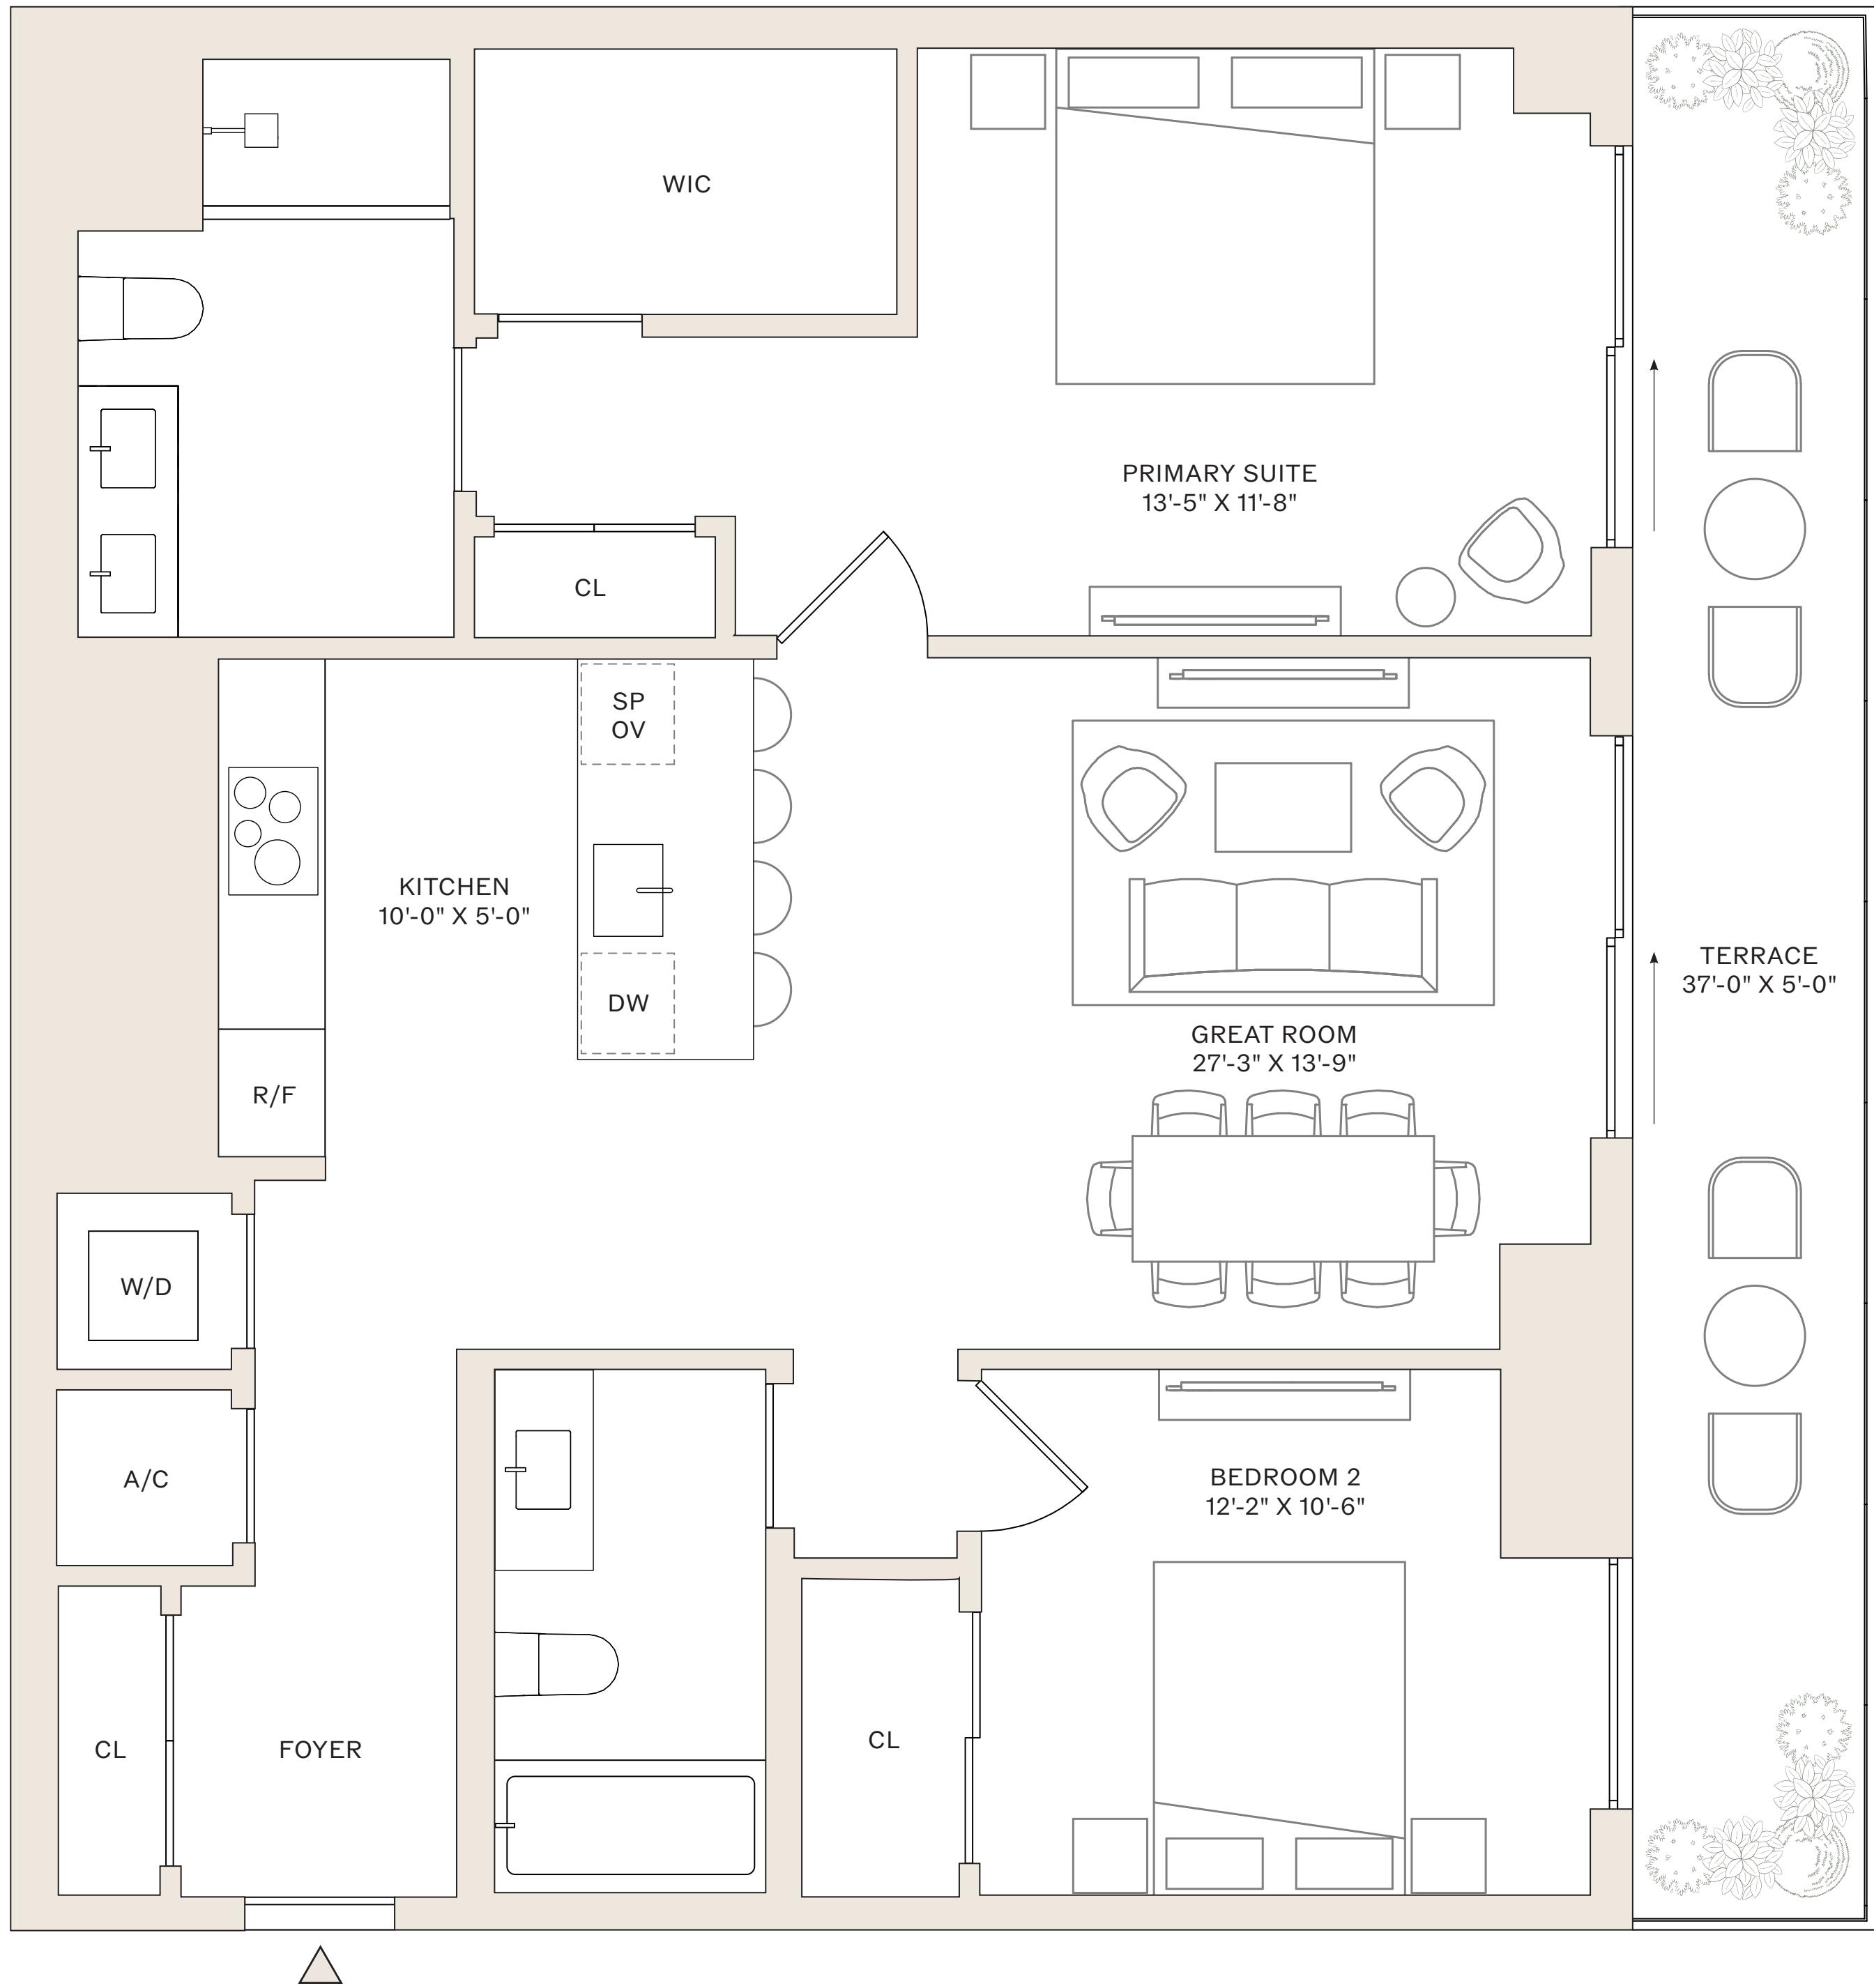

VICEROY

RESIDENCES

FORT LAUDERDALE

RESIDENCES 3-10 A

2 BEDROOMS
2 BATHROOMS

INTERIOR: 1,229 SF
TERRACE: 170 SF