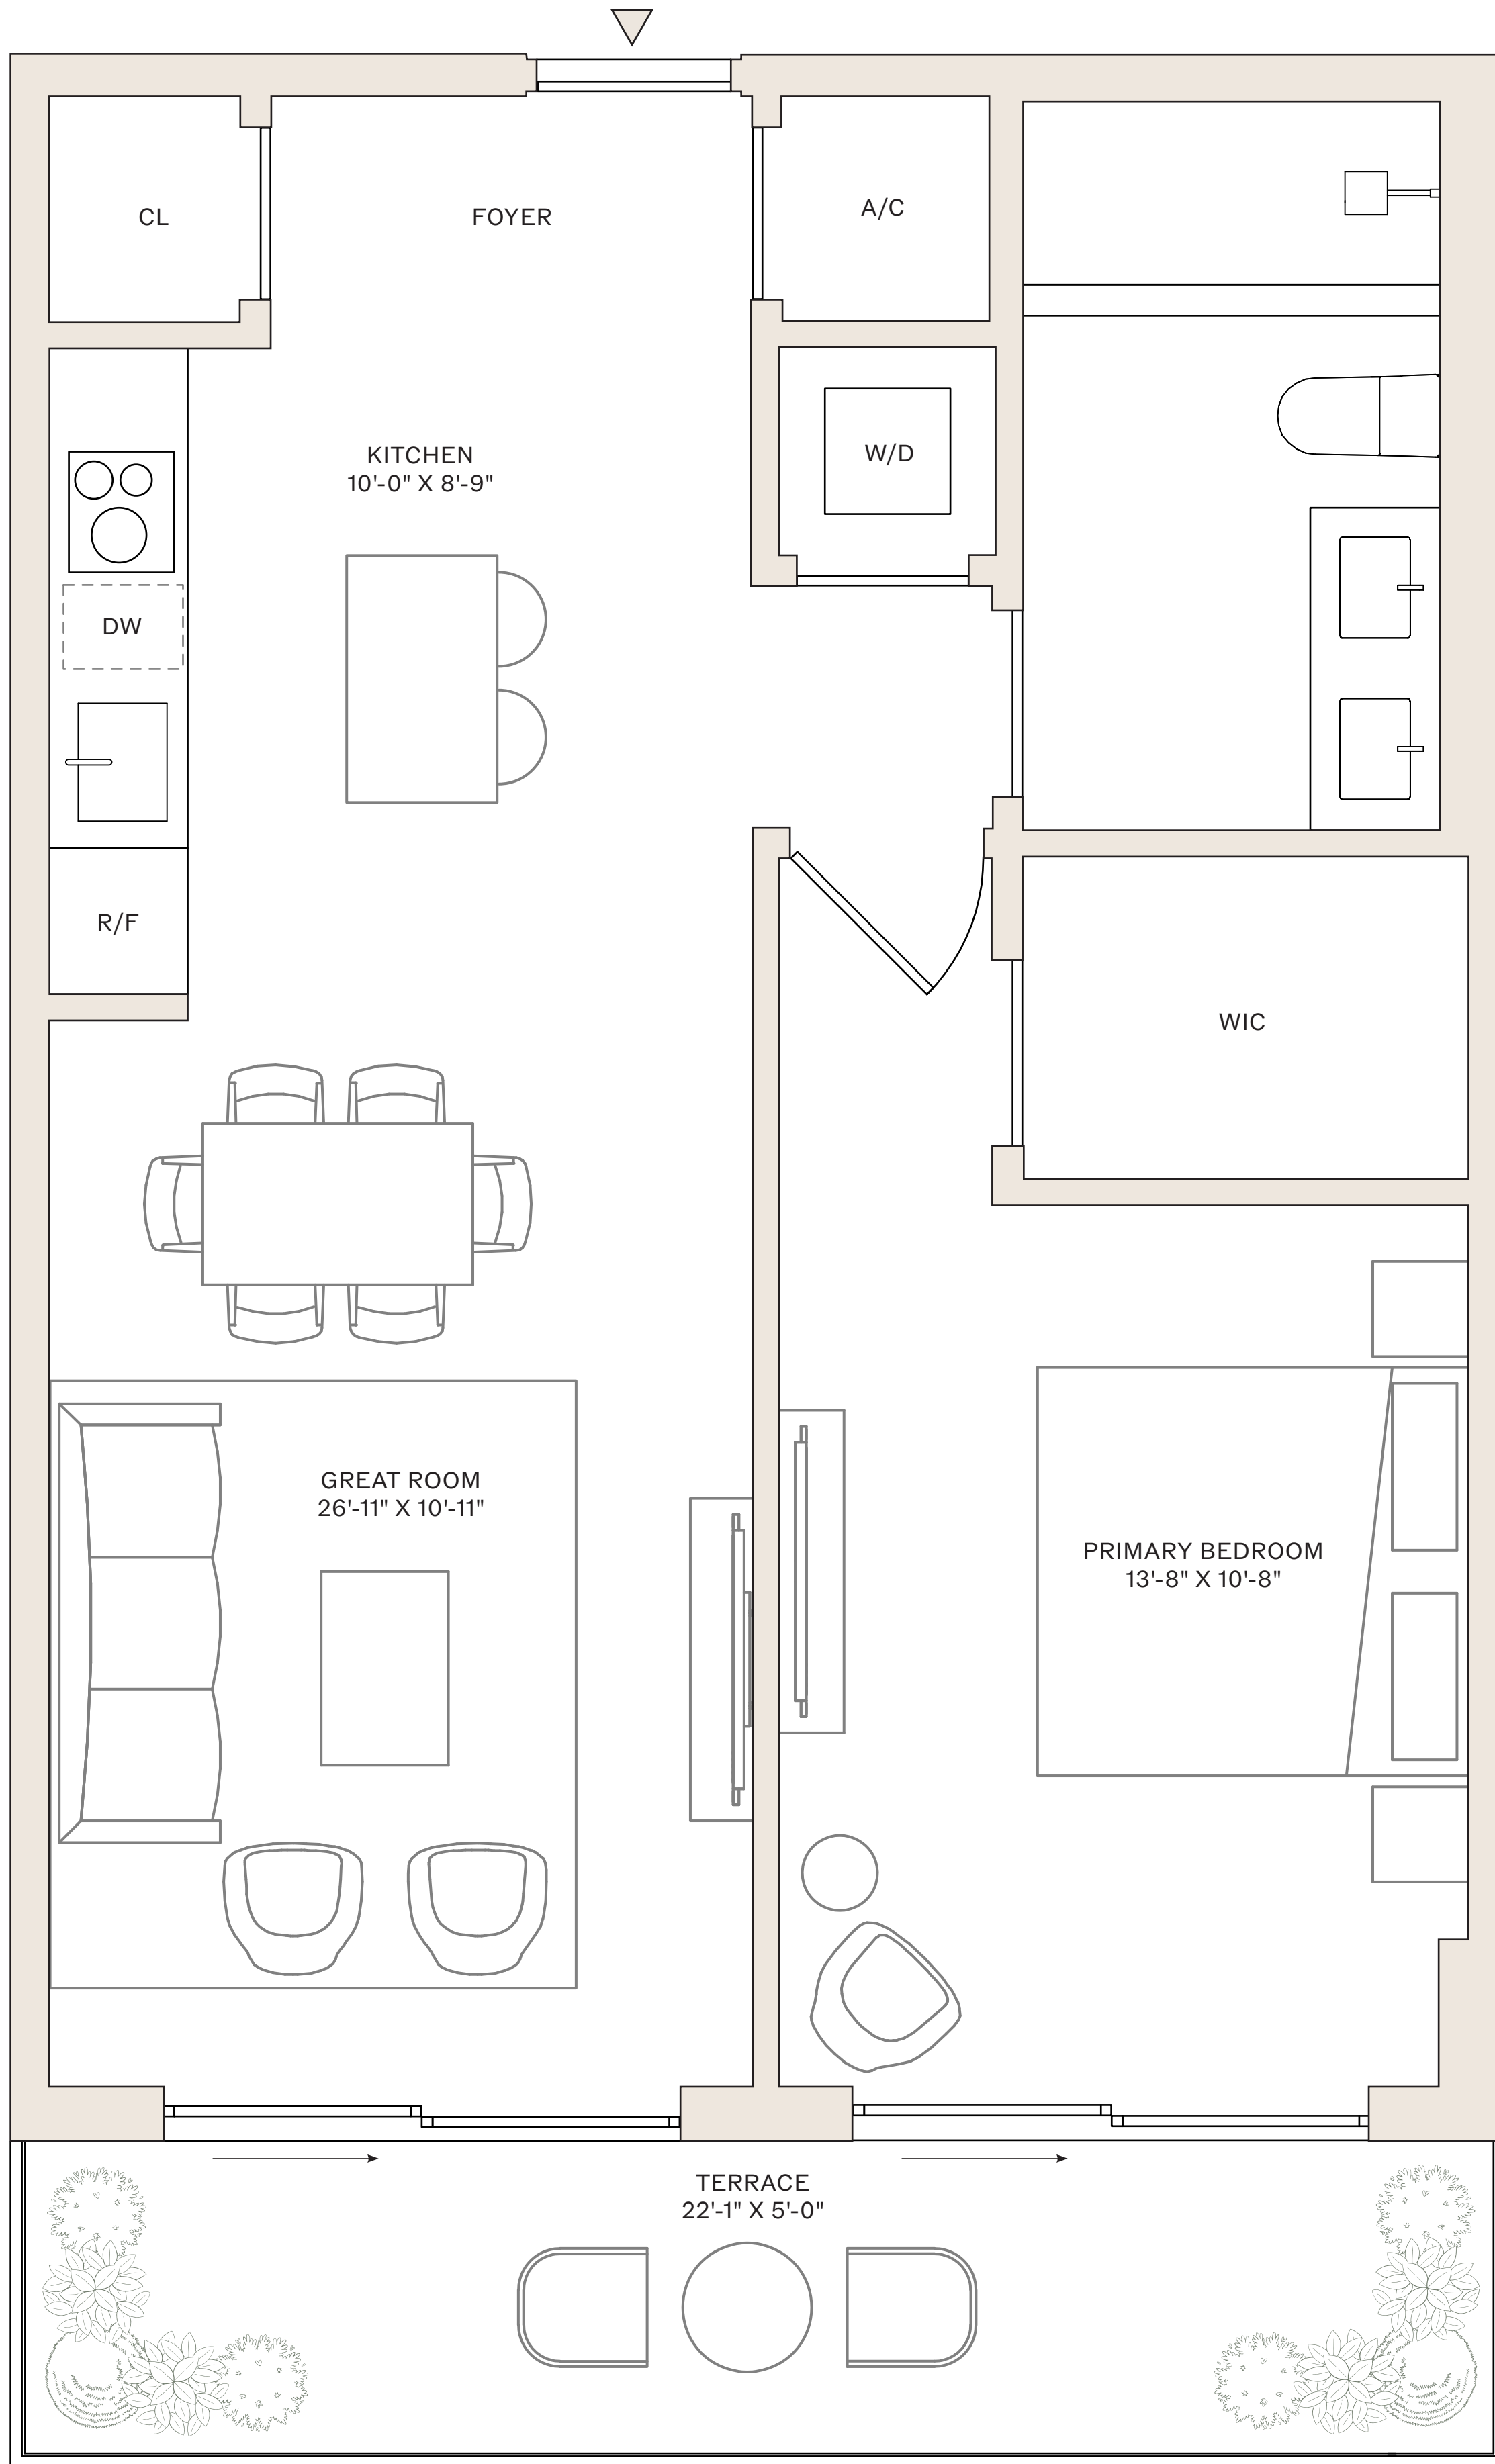

VICEROY

RESIDENCES

FORT LAUDERDALE

RESIDENCES 14-29 E

1 BEDROOM

1 BATHROOM

INTERIOR: 732 SF

TERRACE: 111 SF

SCALE: 1/2" = 1'