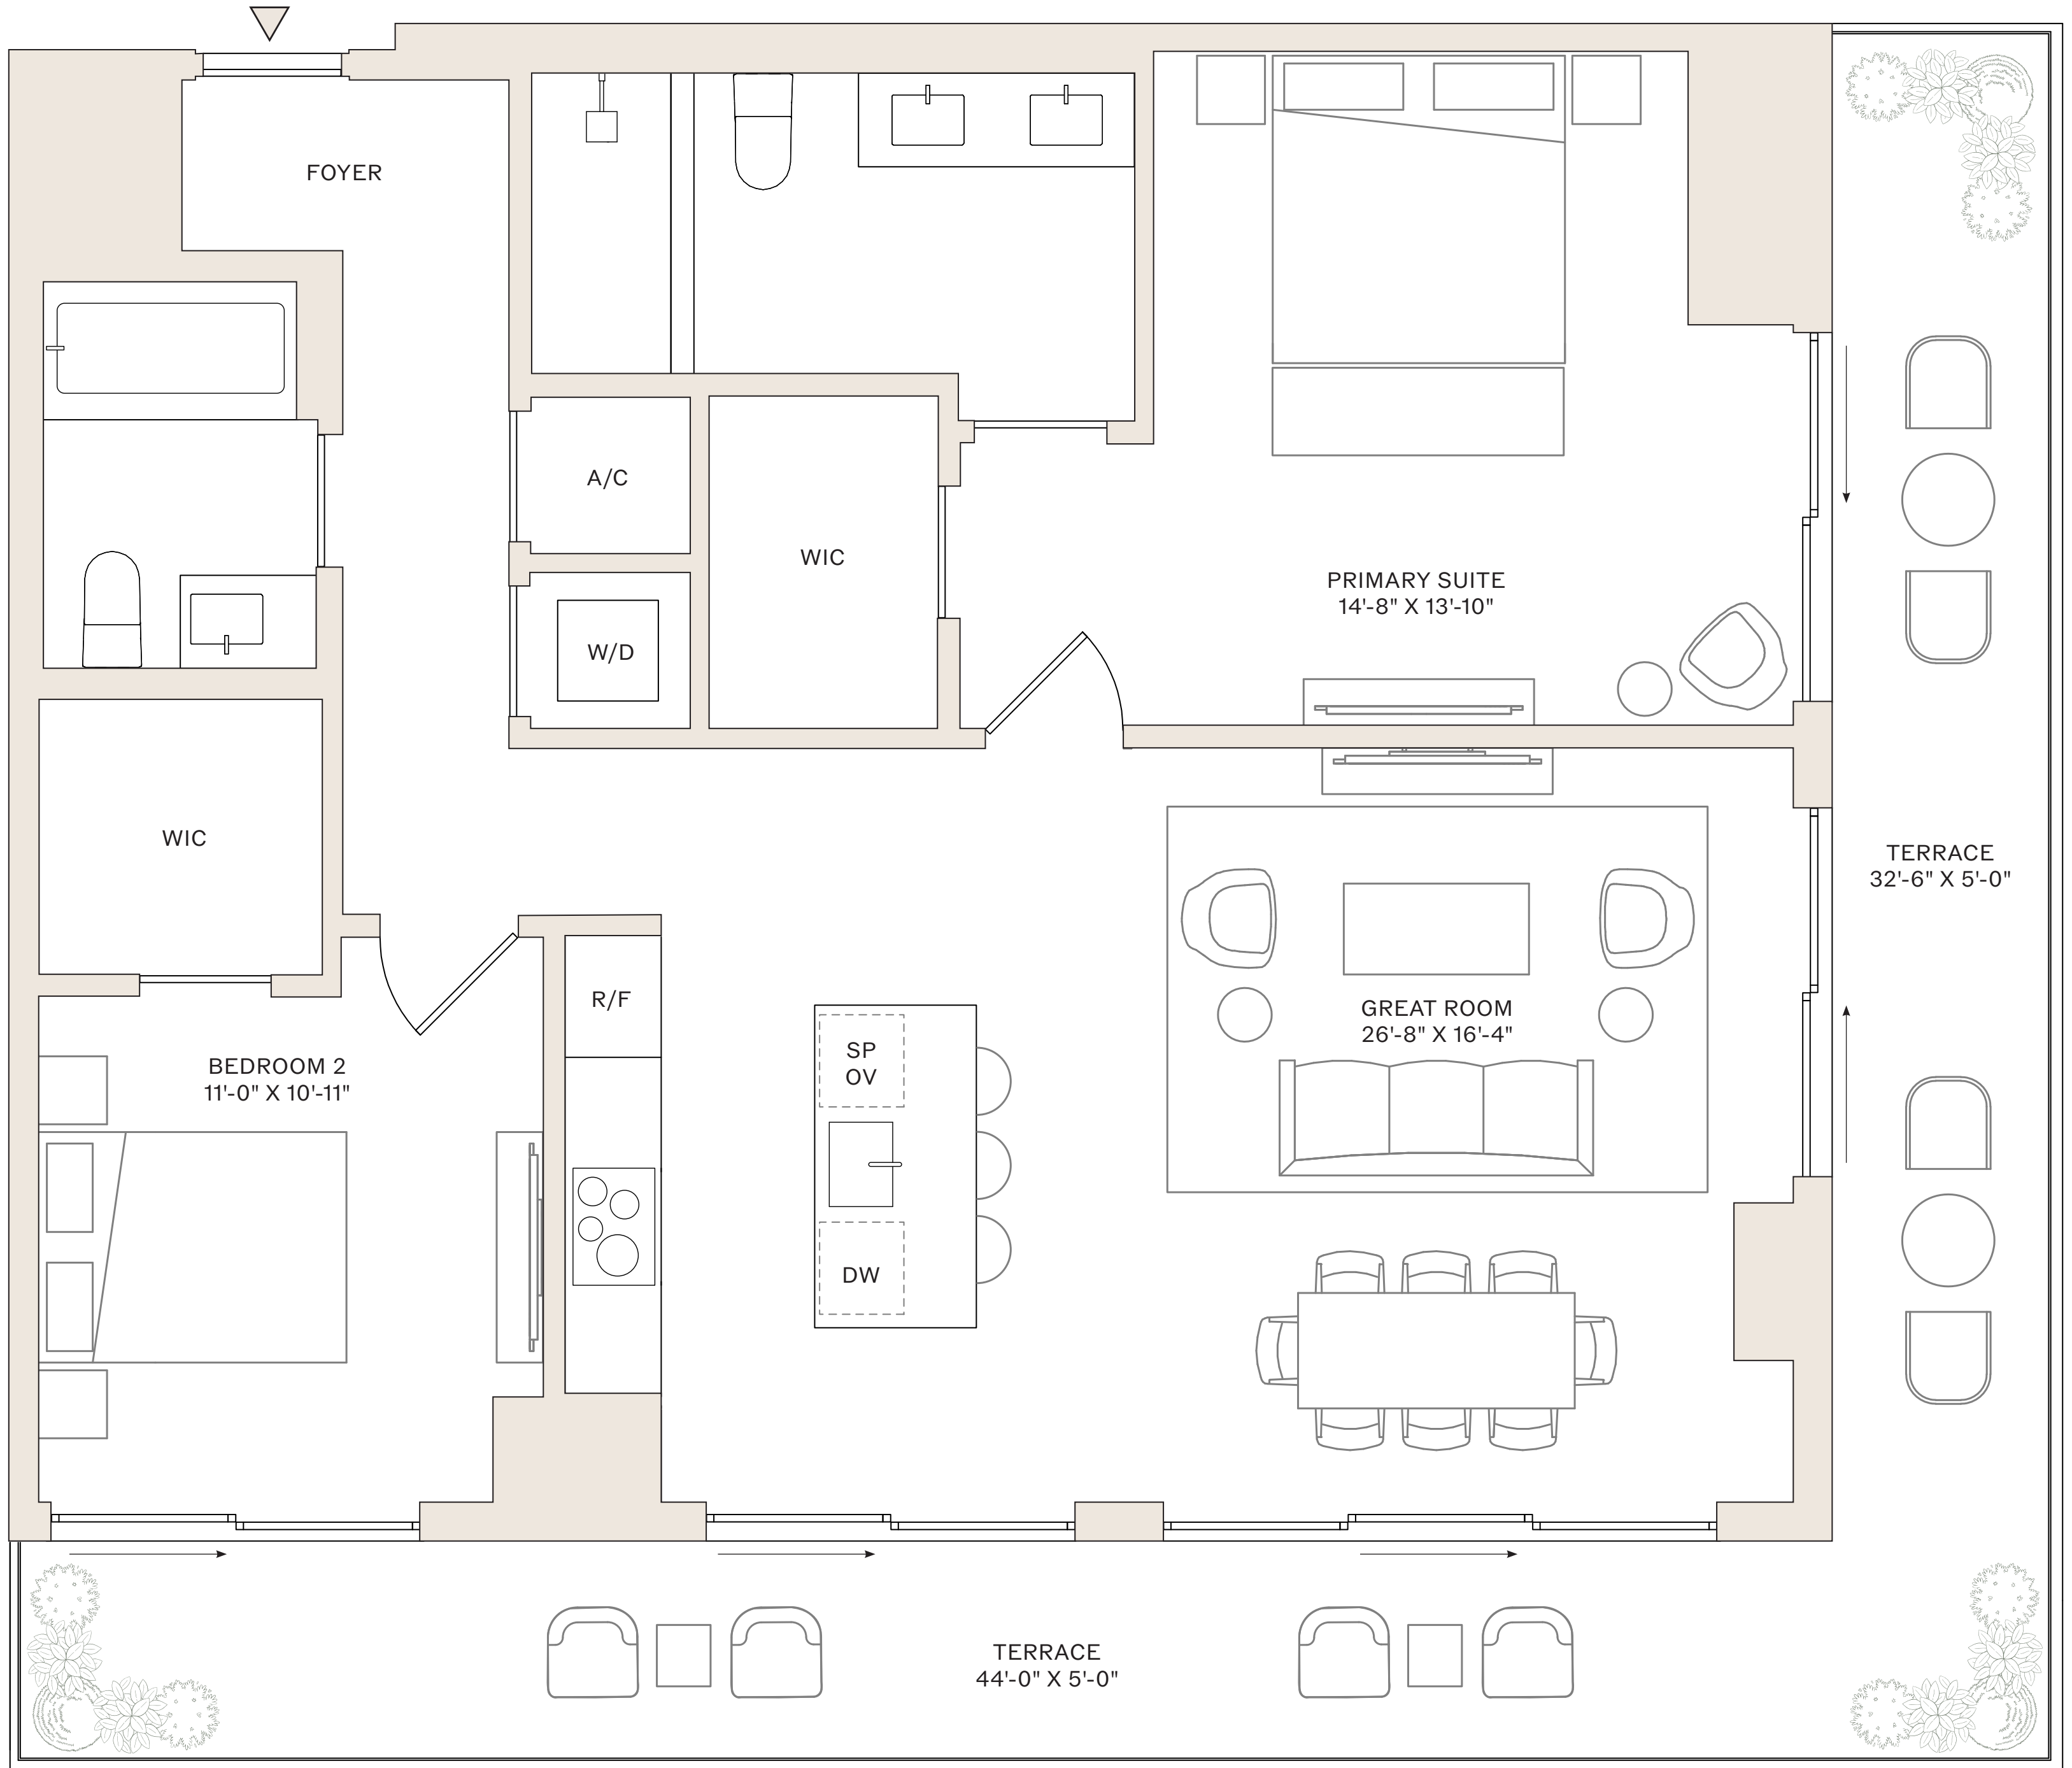

VICEROY

RESIDENCES

FORT LAUDERDALE

RESIDENCES 14-29 C

2 BEDROOMS
2 BATHROOMS

INTERIOR: 1,268 SF
TERRACE: 382 SF