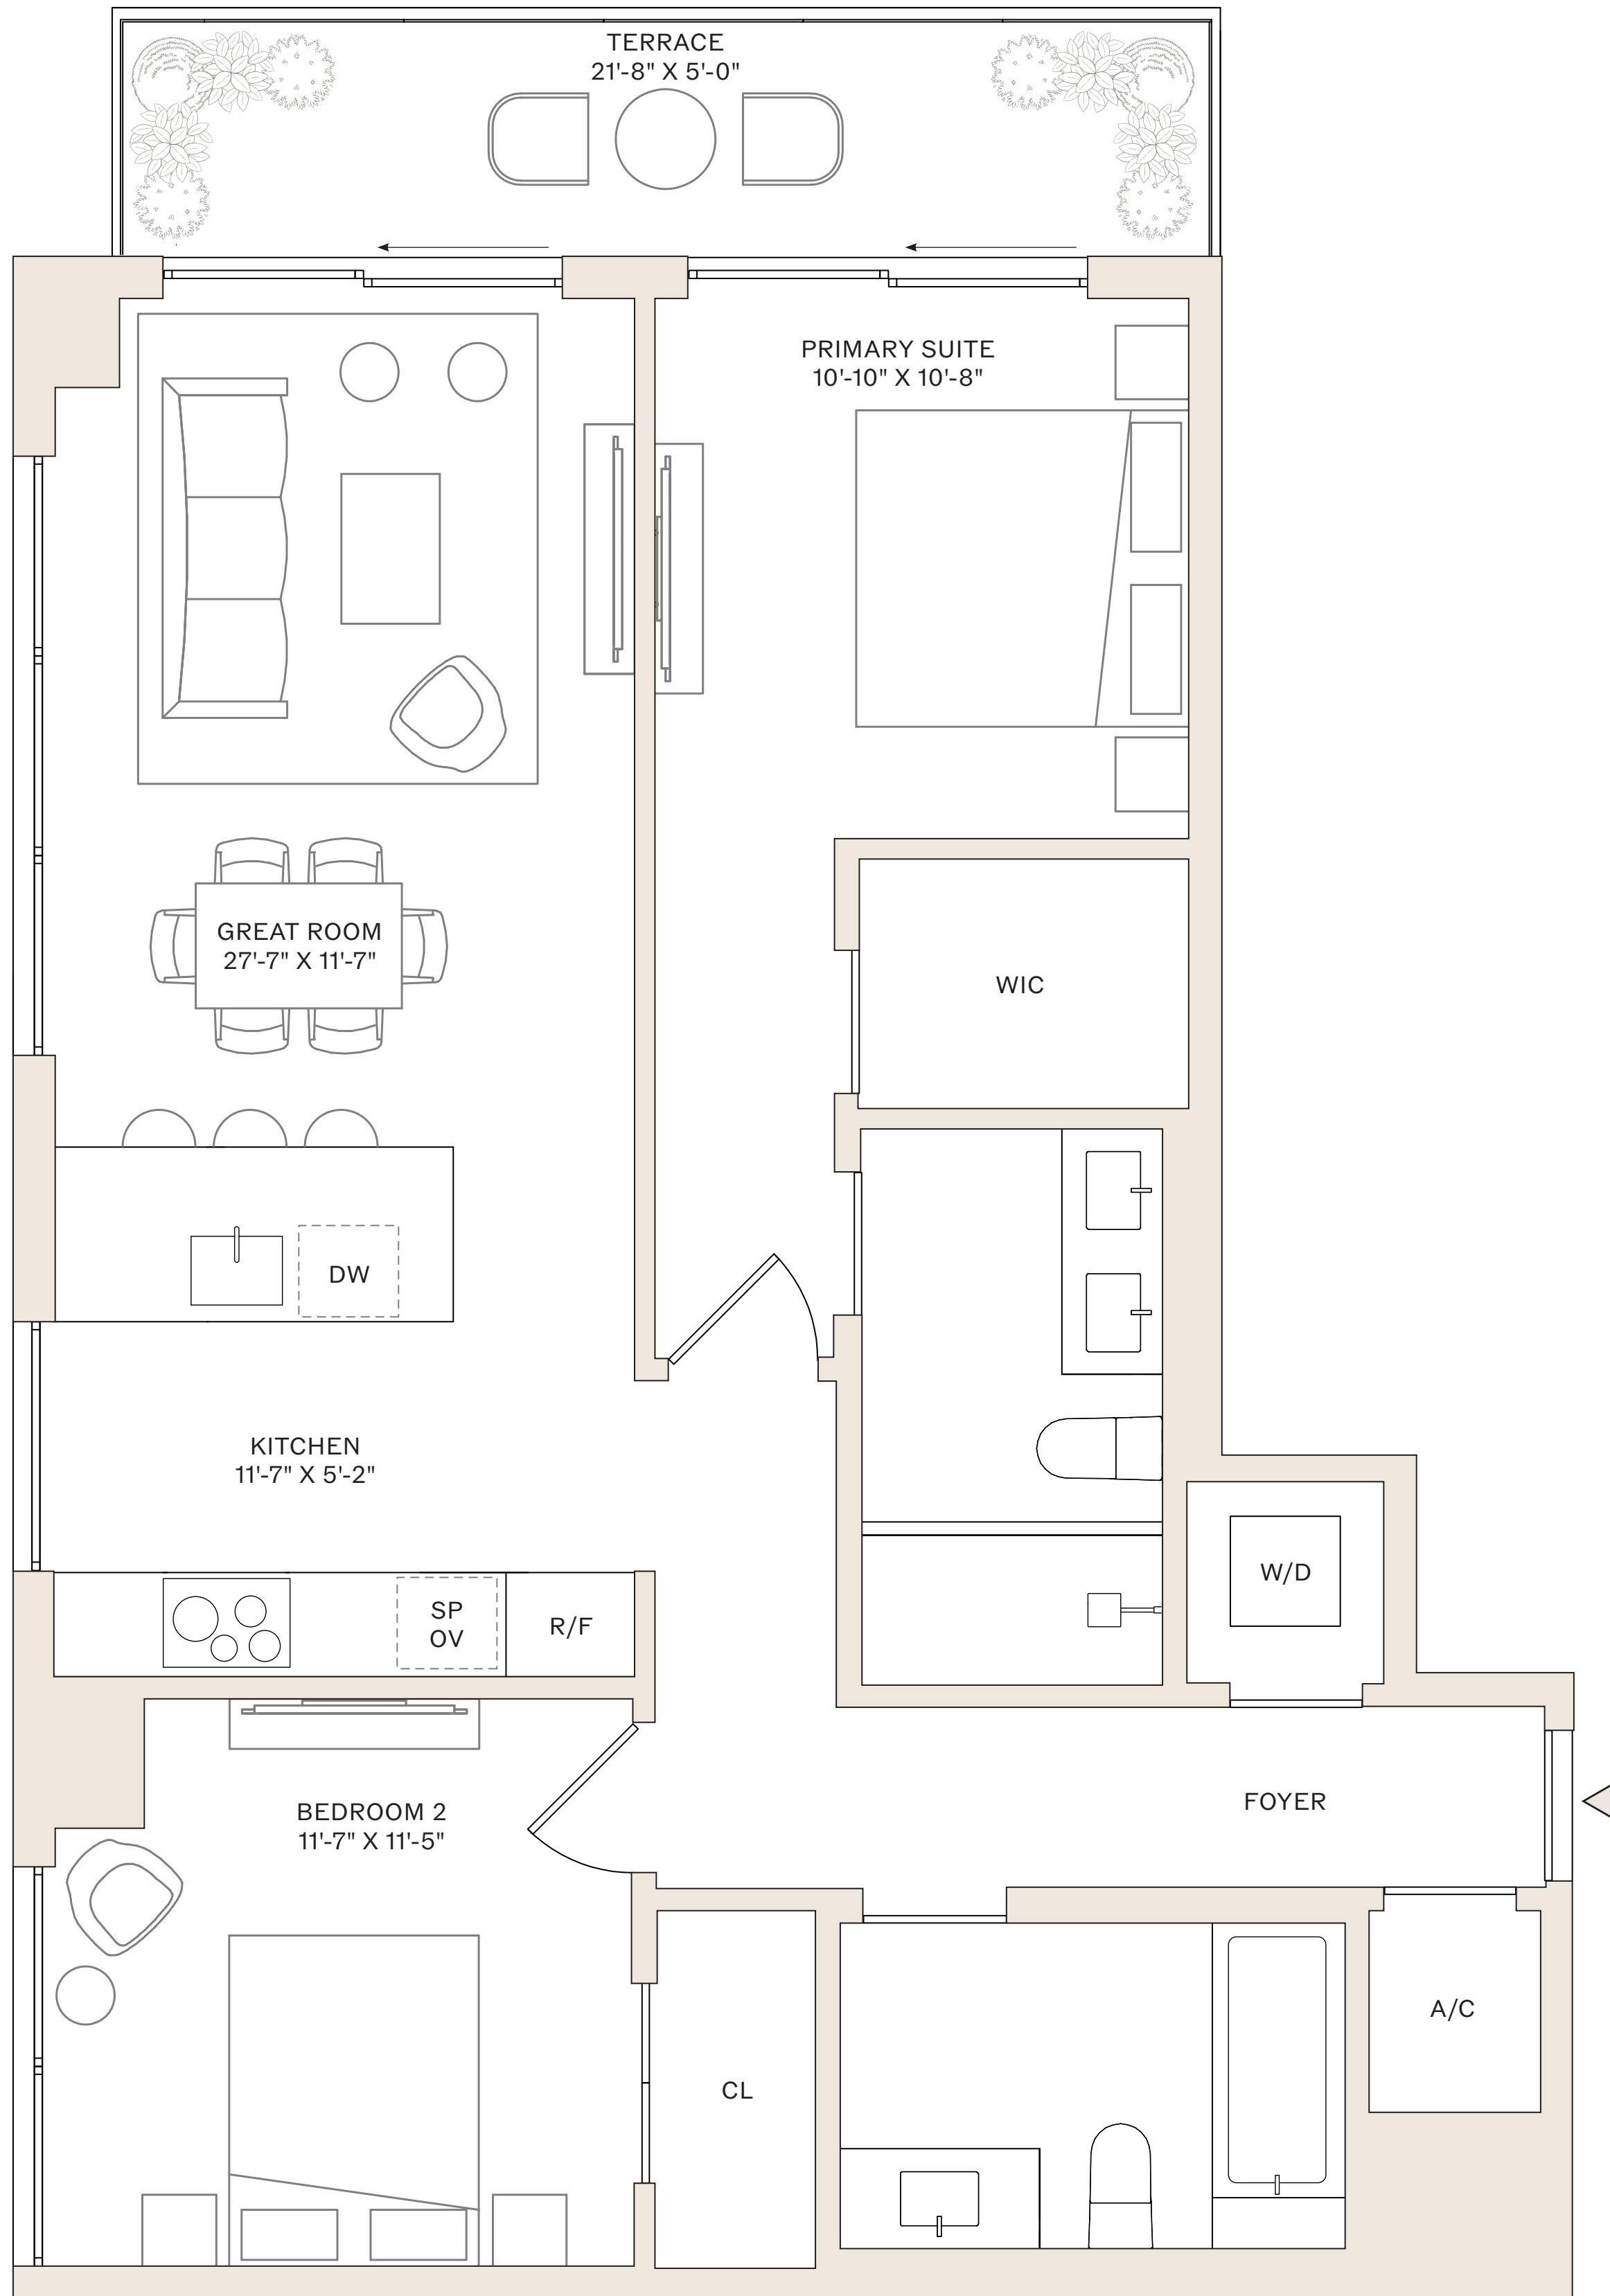

# RESIDENCES 14-29 I, 30-44 H

2 BEDROOMS

2 BATHROOMS

14-29 I INTERIOR: 1,064 SF

30-44 H INTERIOR: 1,063 SF

TERRACE: 108 SF

SCALE: 3/8" = 1'

2 Bedroom + Den  
Residences