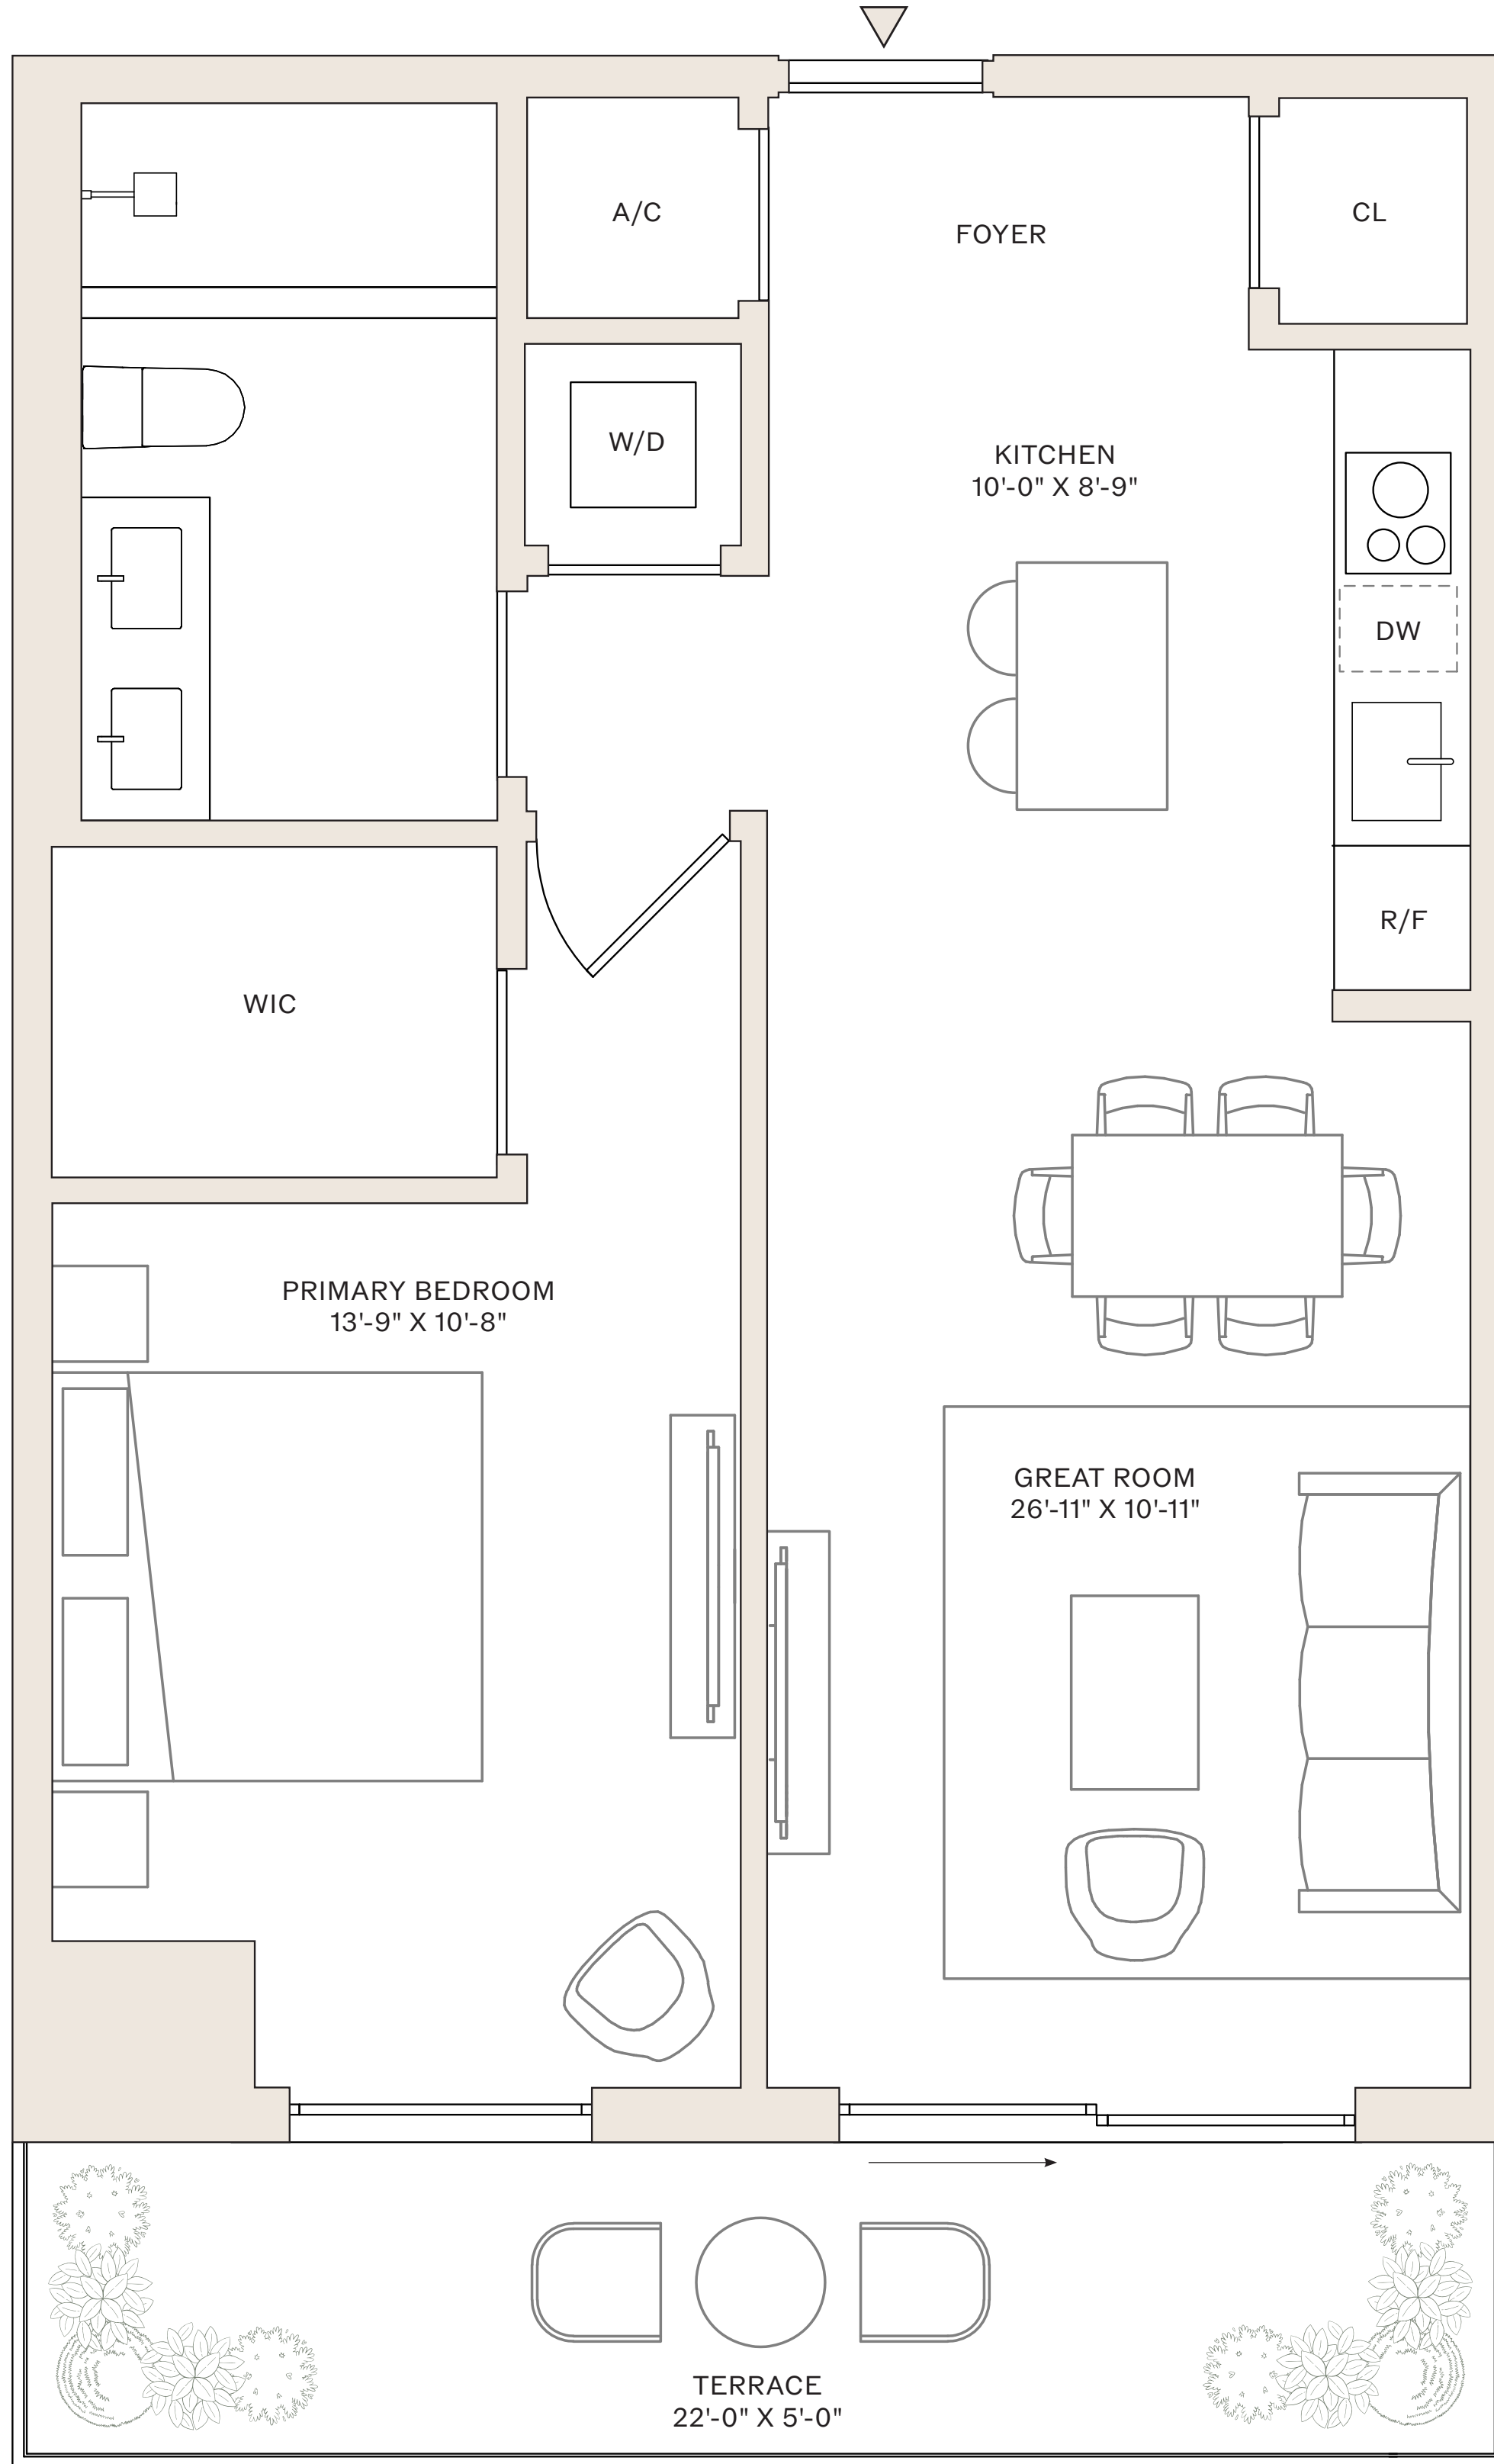

# RESIDENCES 14-29 D

1 BEDROOM  
1 BATHROOM

INTERIOR: 732 SF  
TERRACE: 111 SF