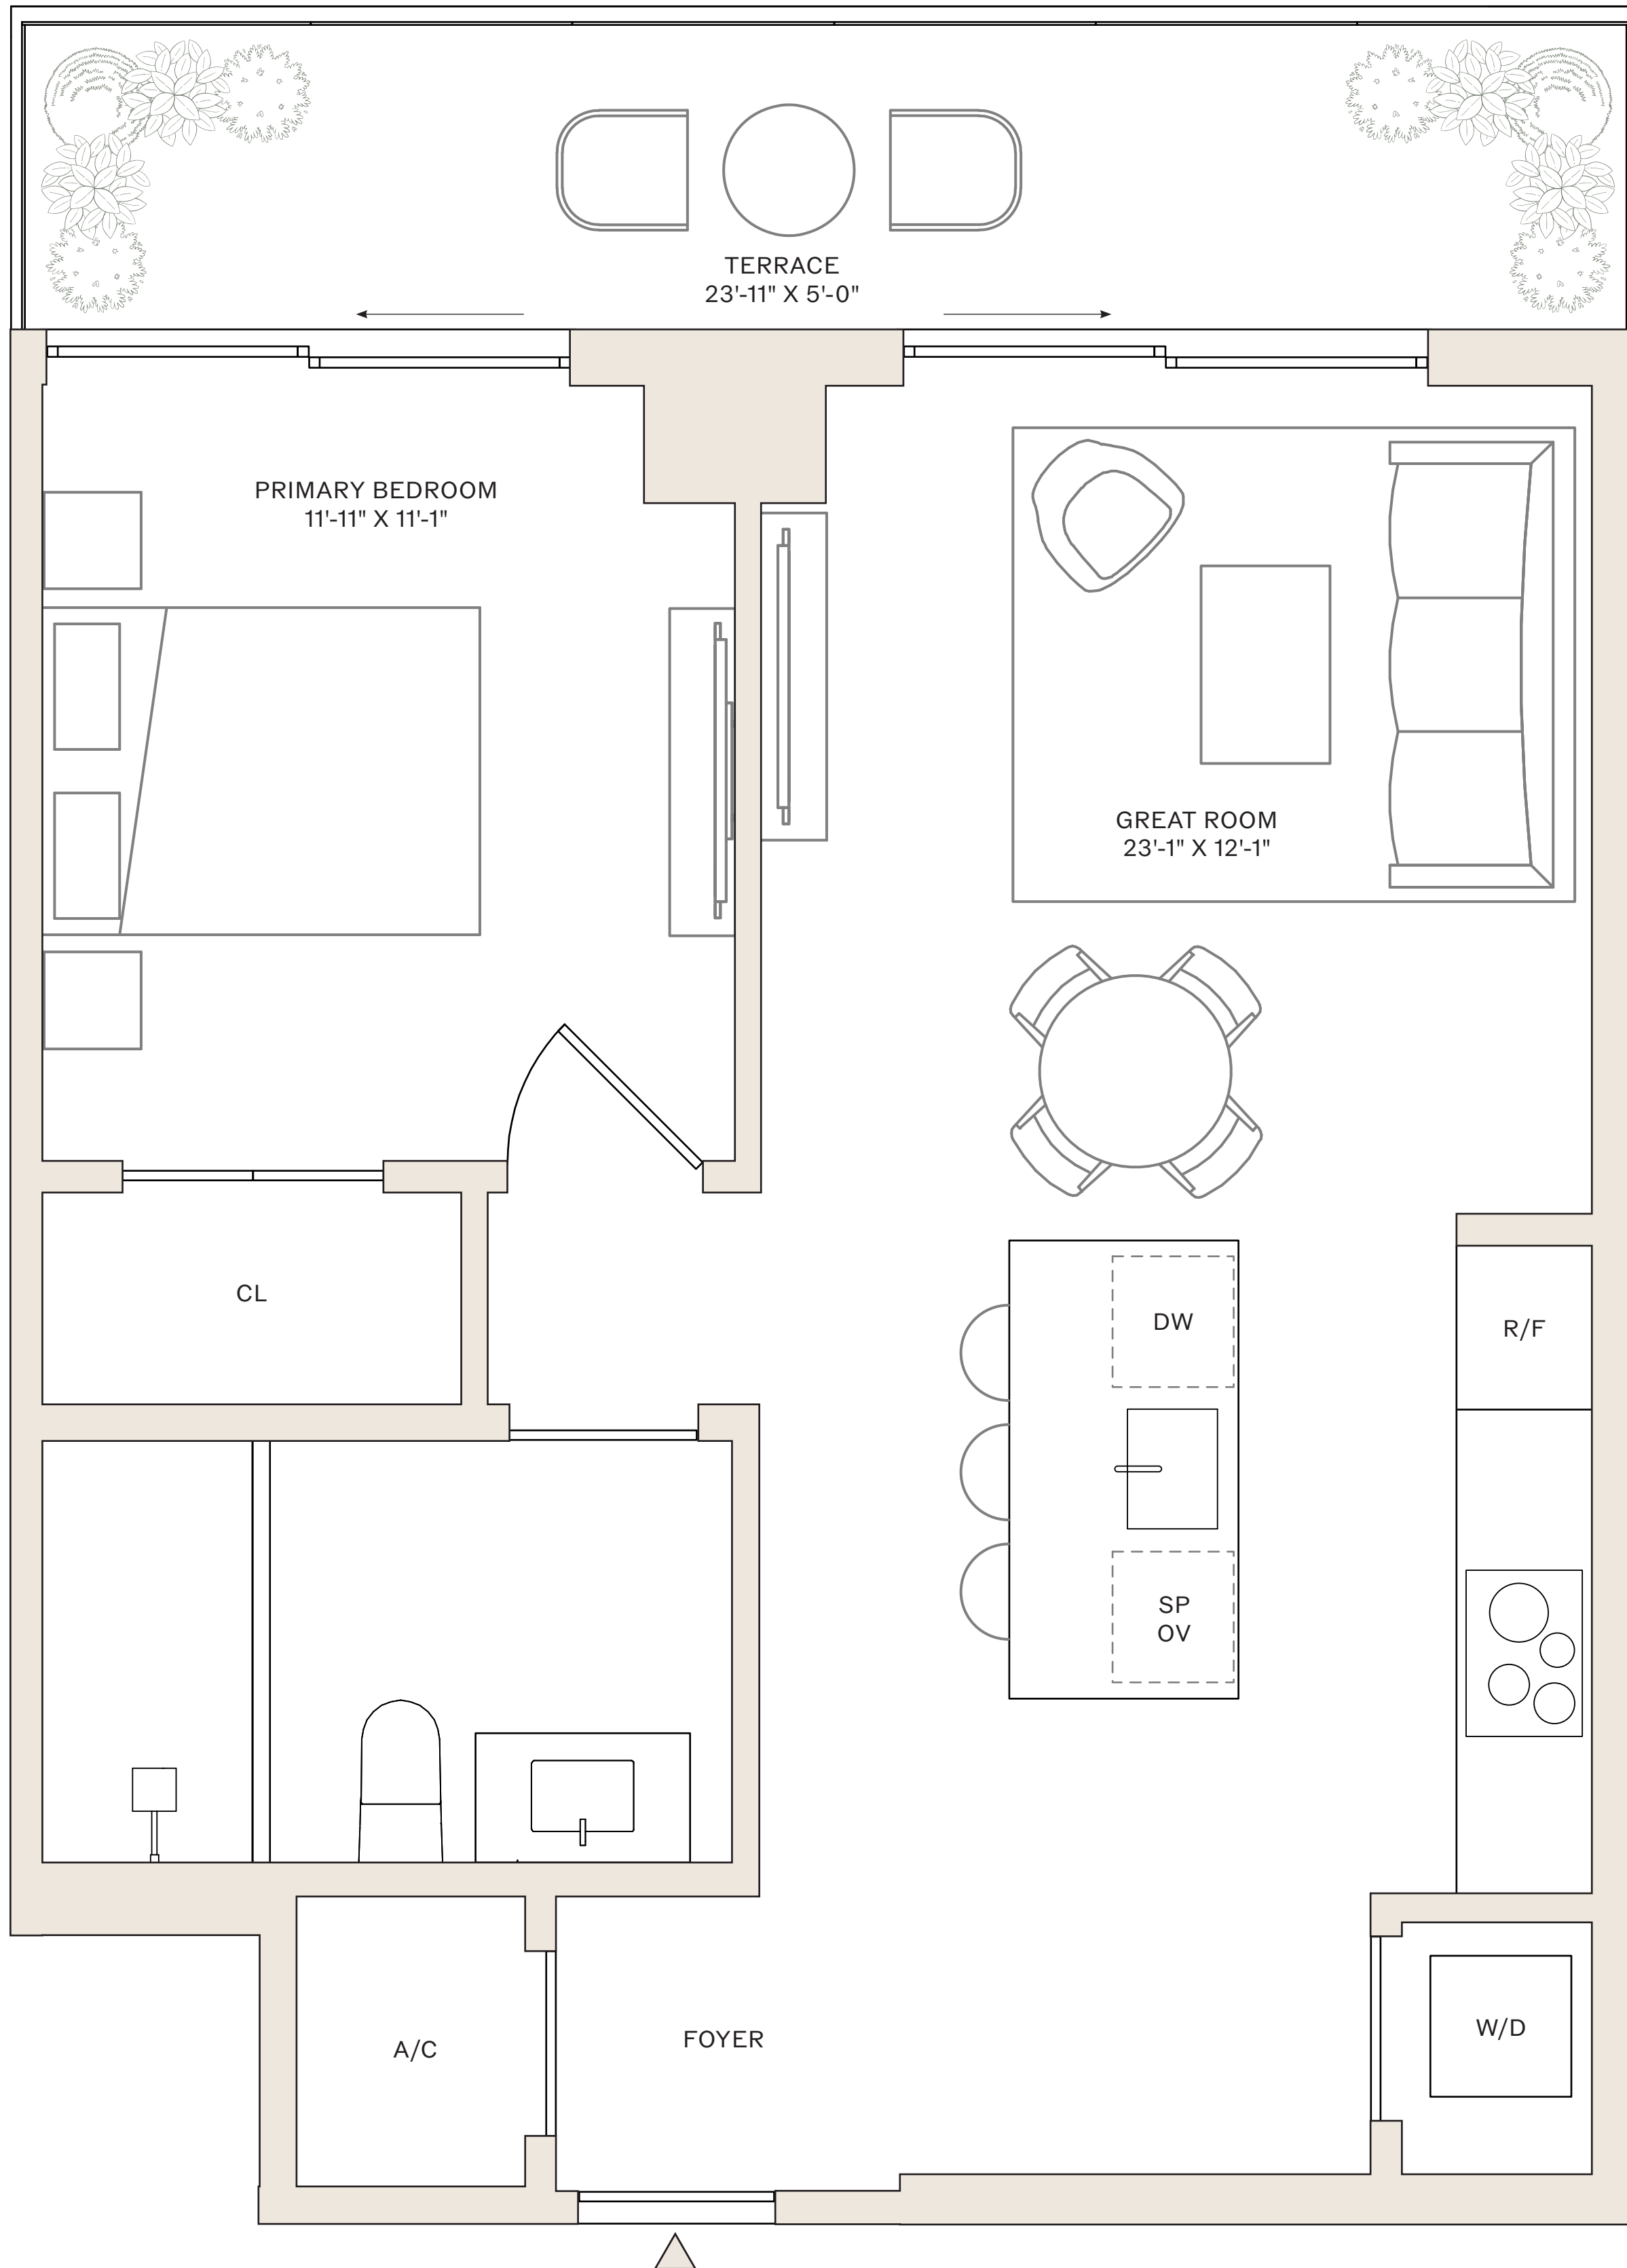

# RESIDENCES 14-29 J, 30-44 I

1 BEDROOM

1 BATHROOM

14-29 J INTERIOR: 679 SF

30-44 I INTERIOR: 688 SF

TERRACE: 118 SF

SCALE: 1/2" = 1'