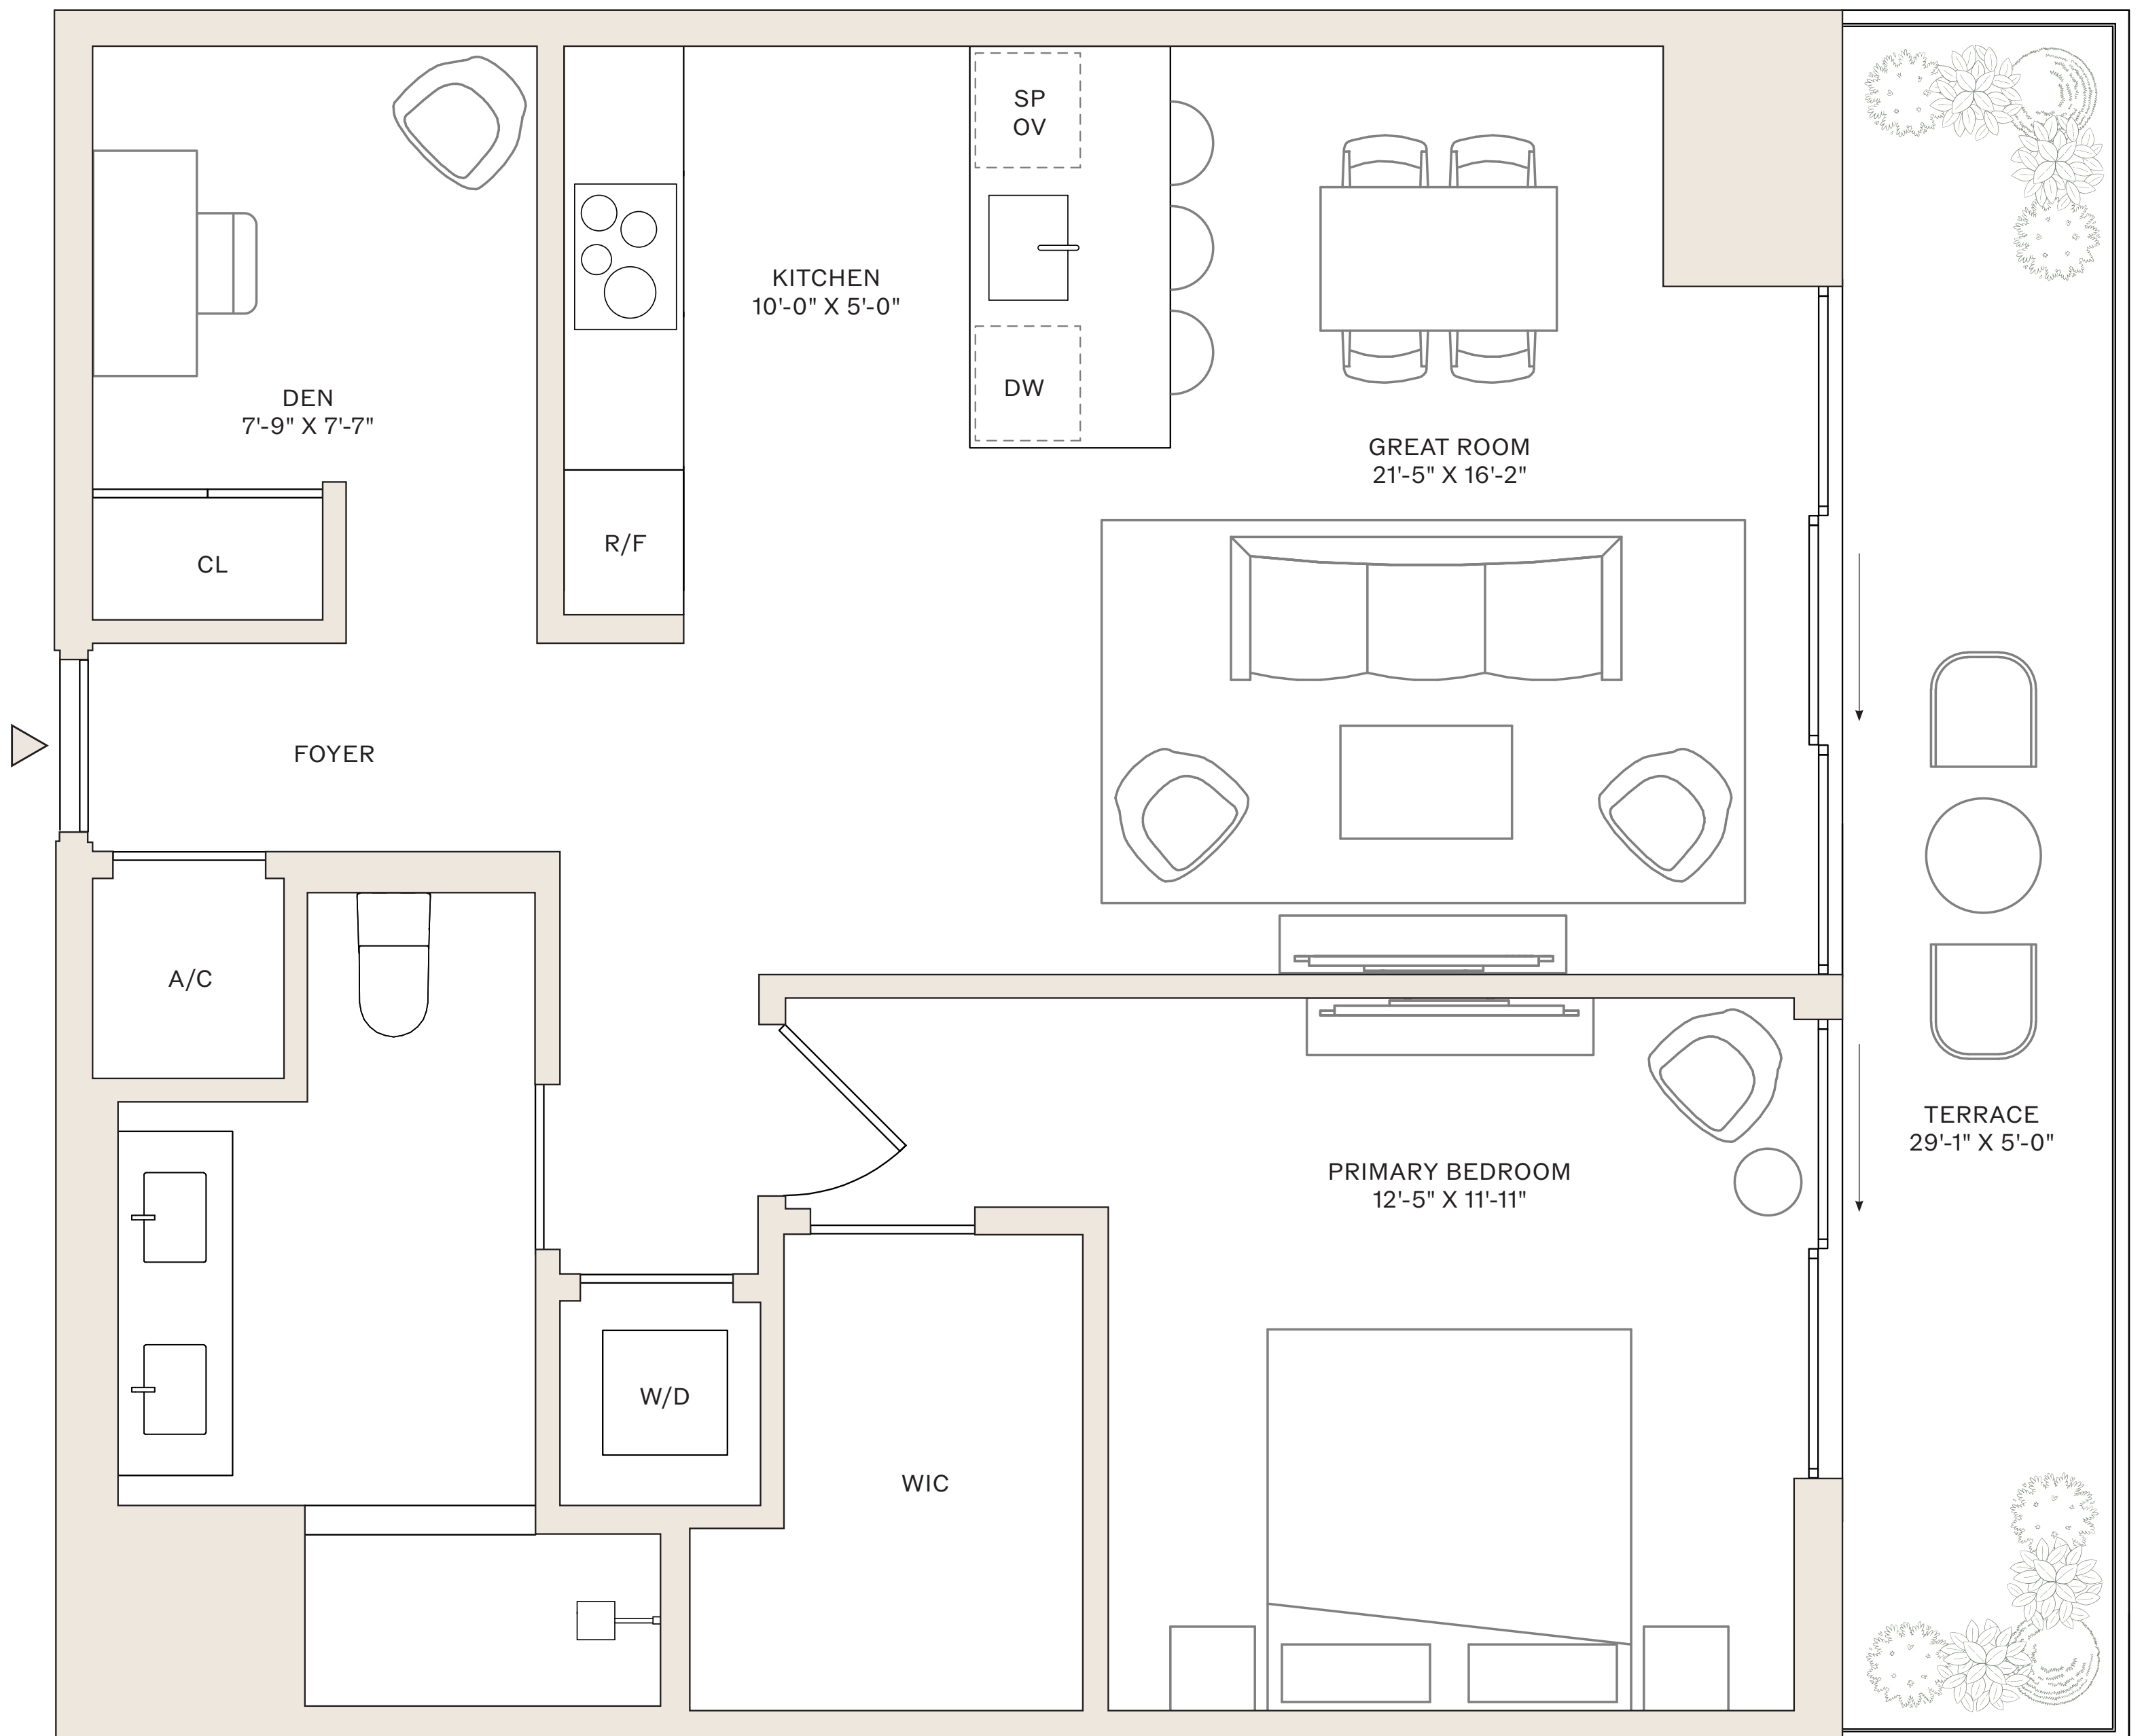

# RESIDENCES 14-29 B

1 BEDROOM + DEN  
1 BATHROOM

INTERIOR: 912 SF  
TERRACE: 146 SF