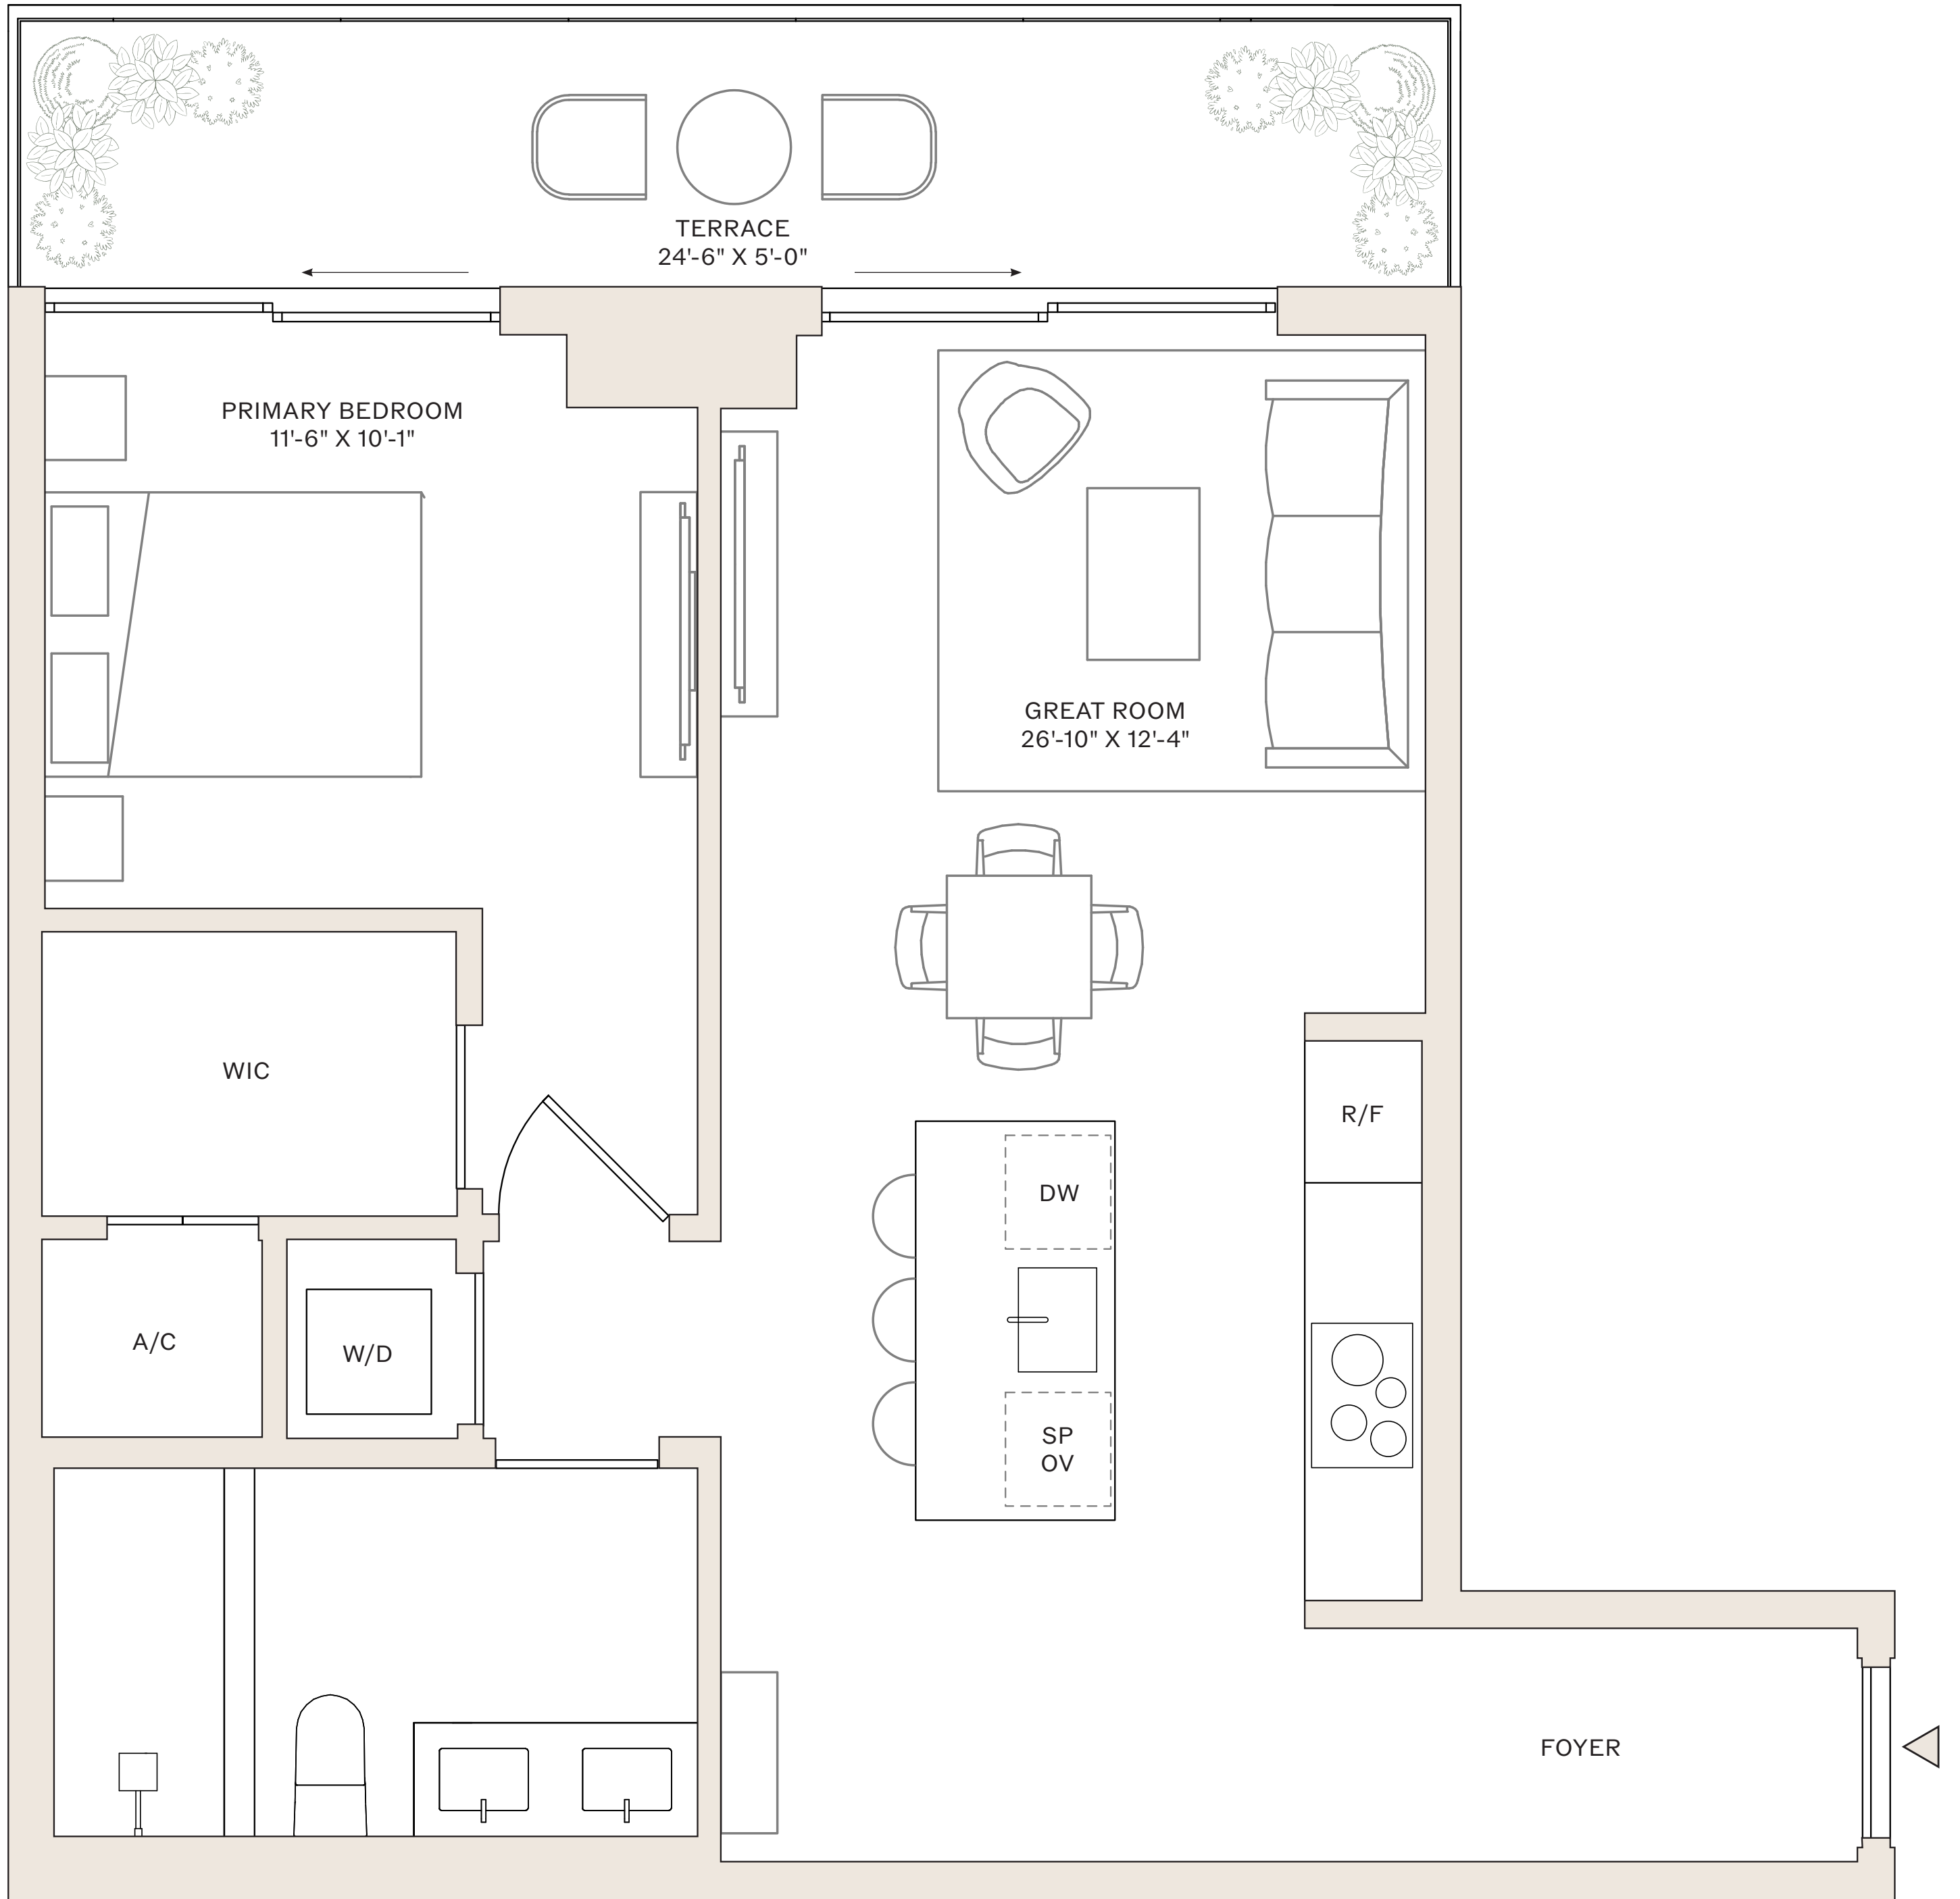

# RESIDENCES 14-29 K

1 BEDROOM

1 BATHROOM

INTERIOR: 755 SF

TERRACE: 121 SF

SCALE: 7/16" = 1'