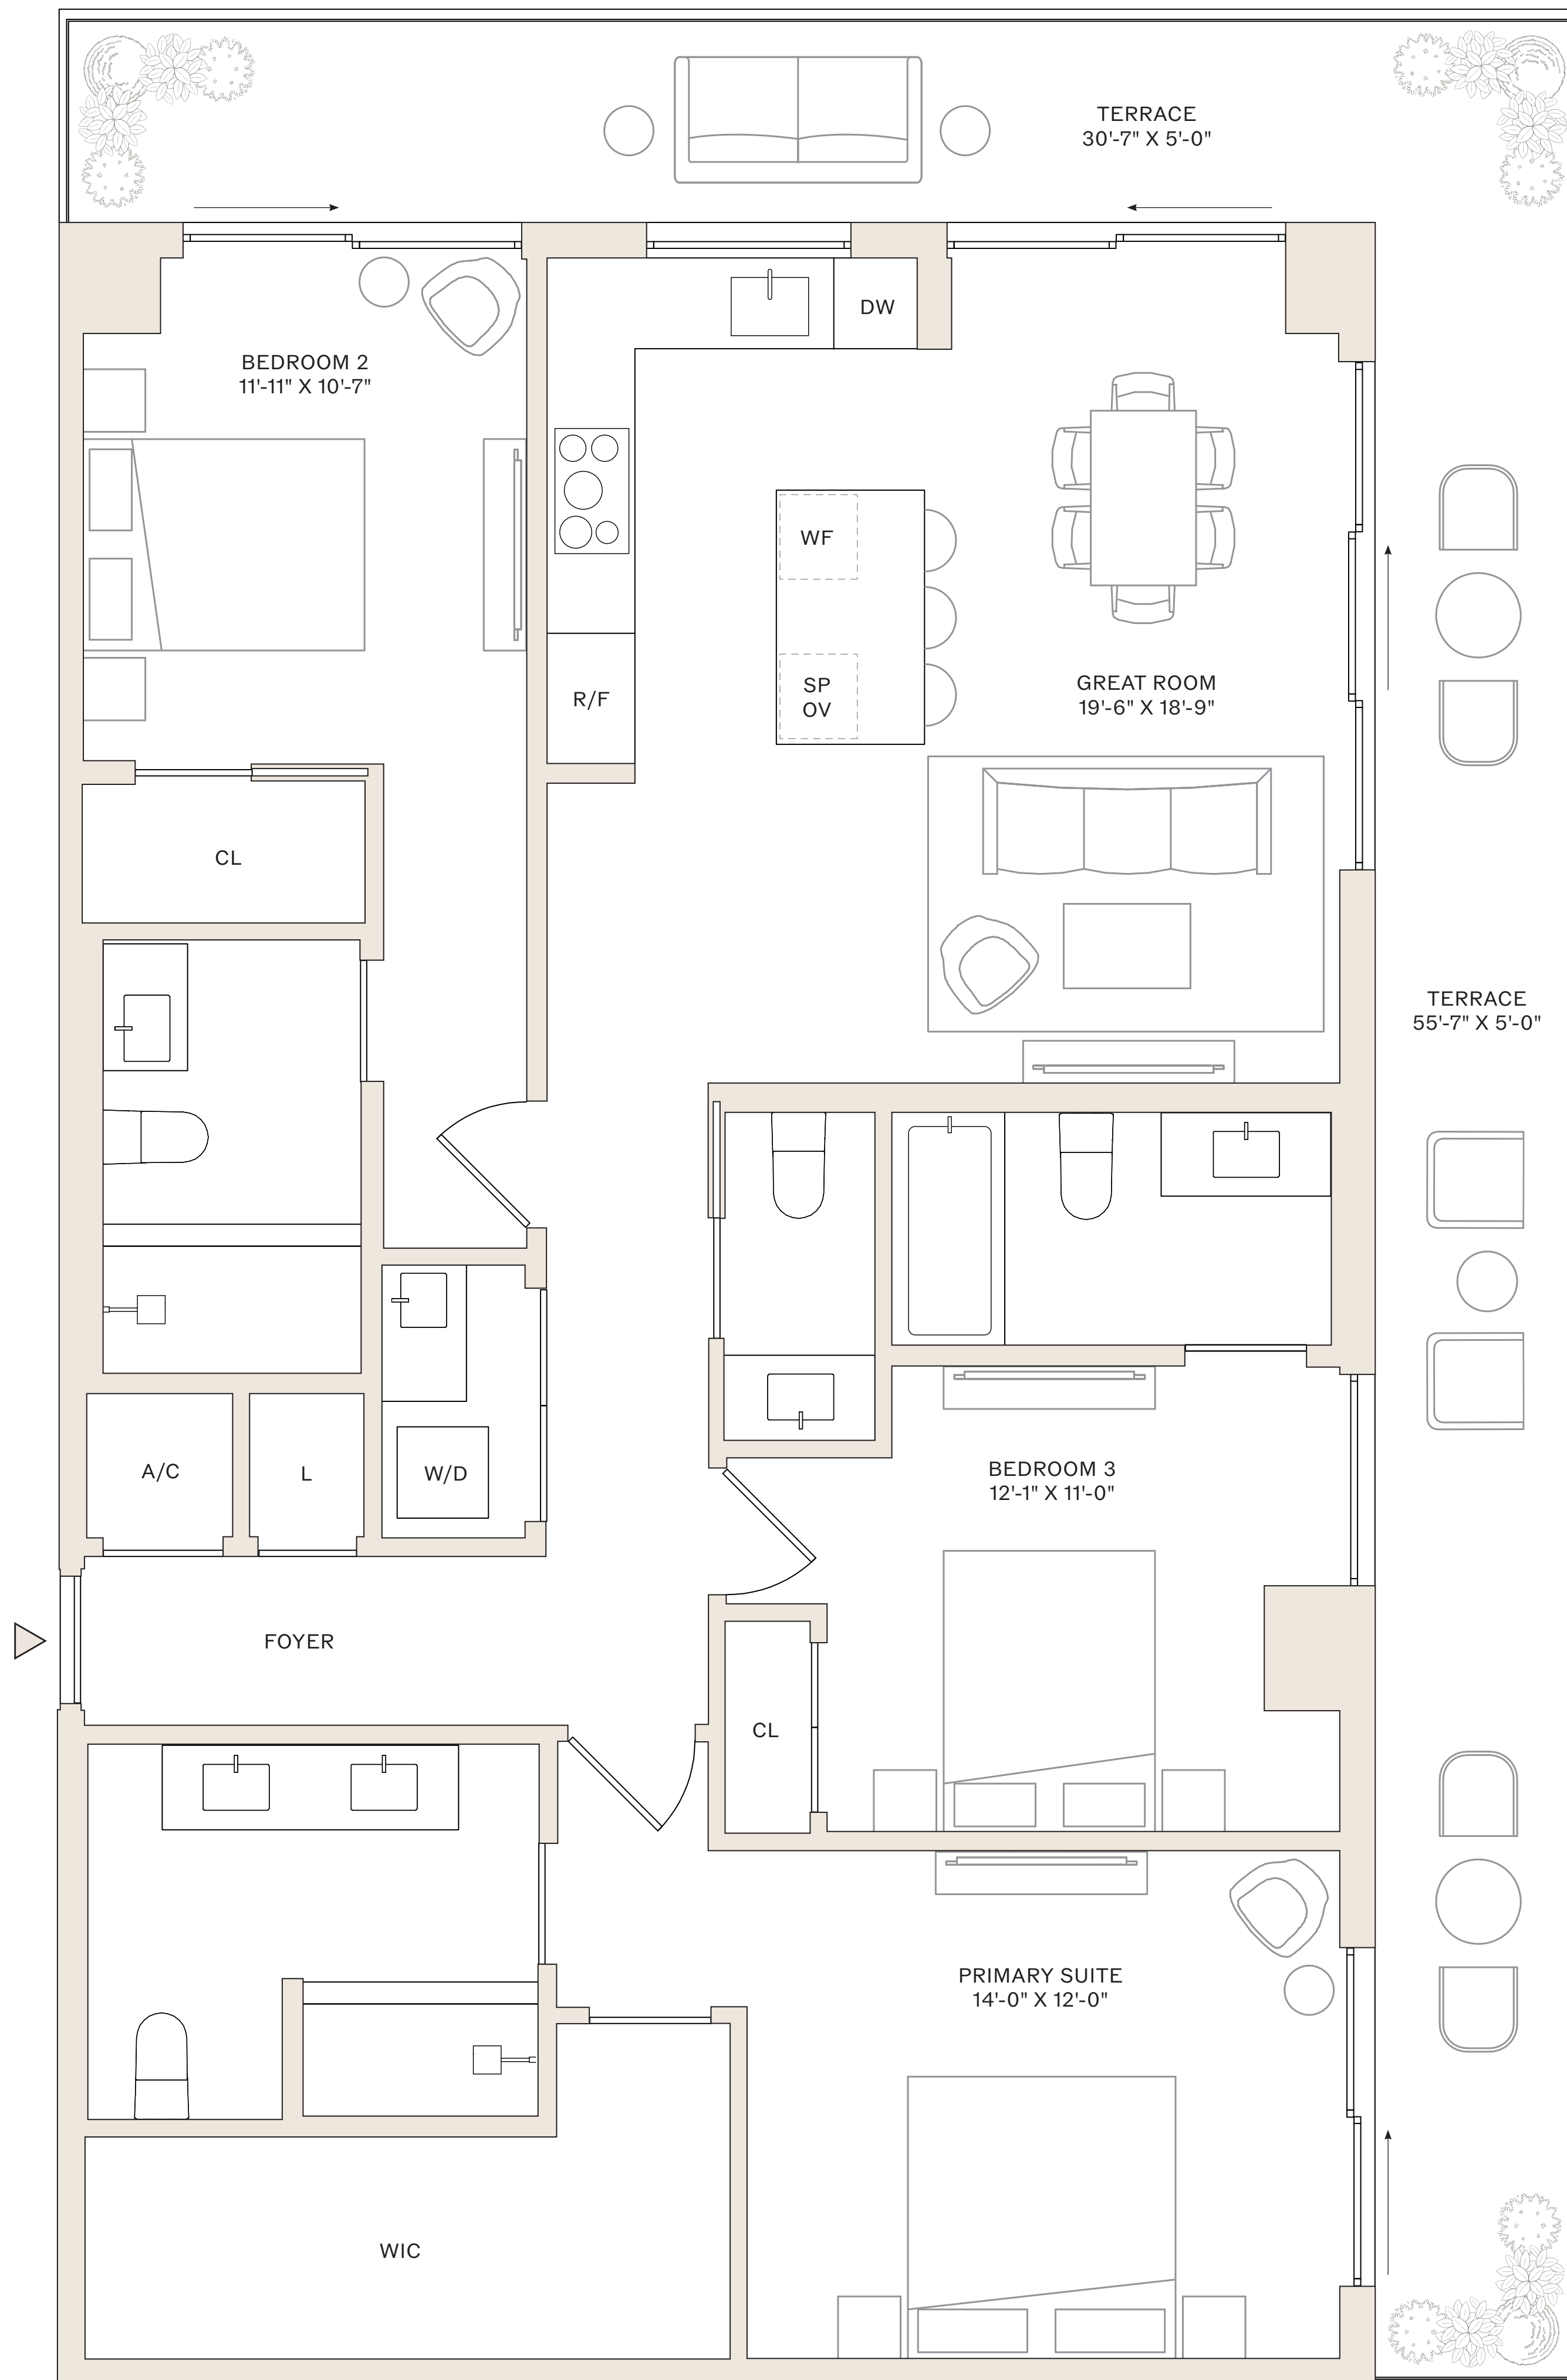

# RESIDENCE 30-44 B

3 BEDROOMS  
3.5 BATHROOMS

INTERIOR: 1,579 SF  
TERRACE: 431 SF