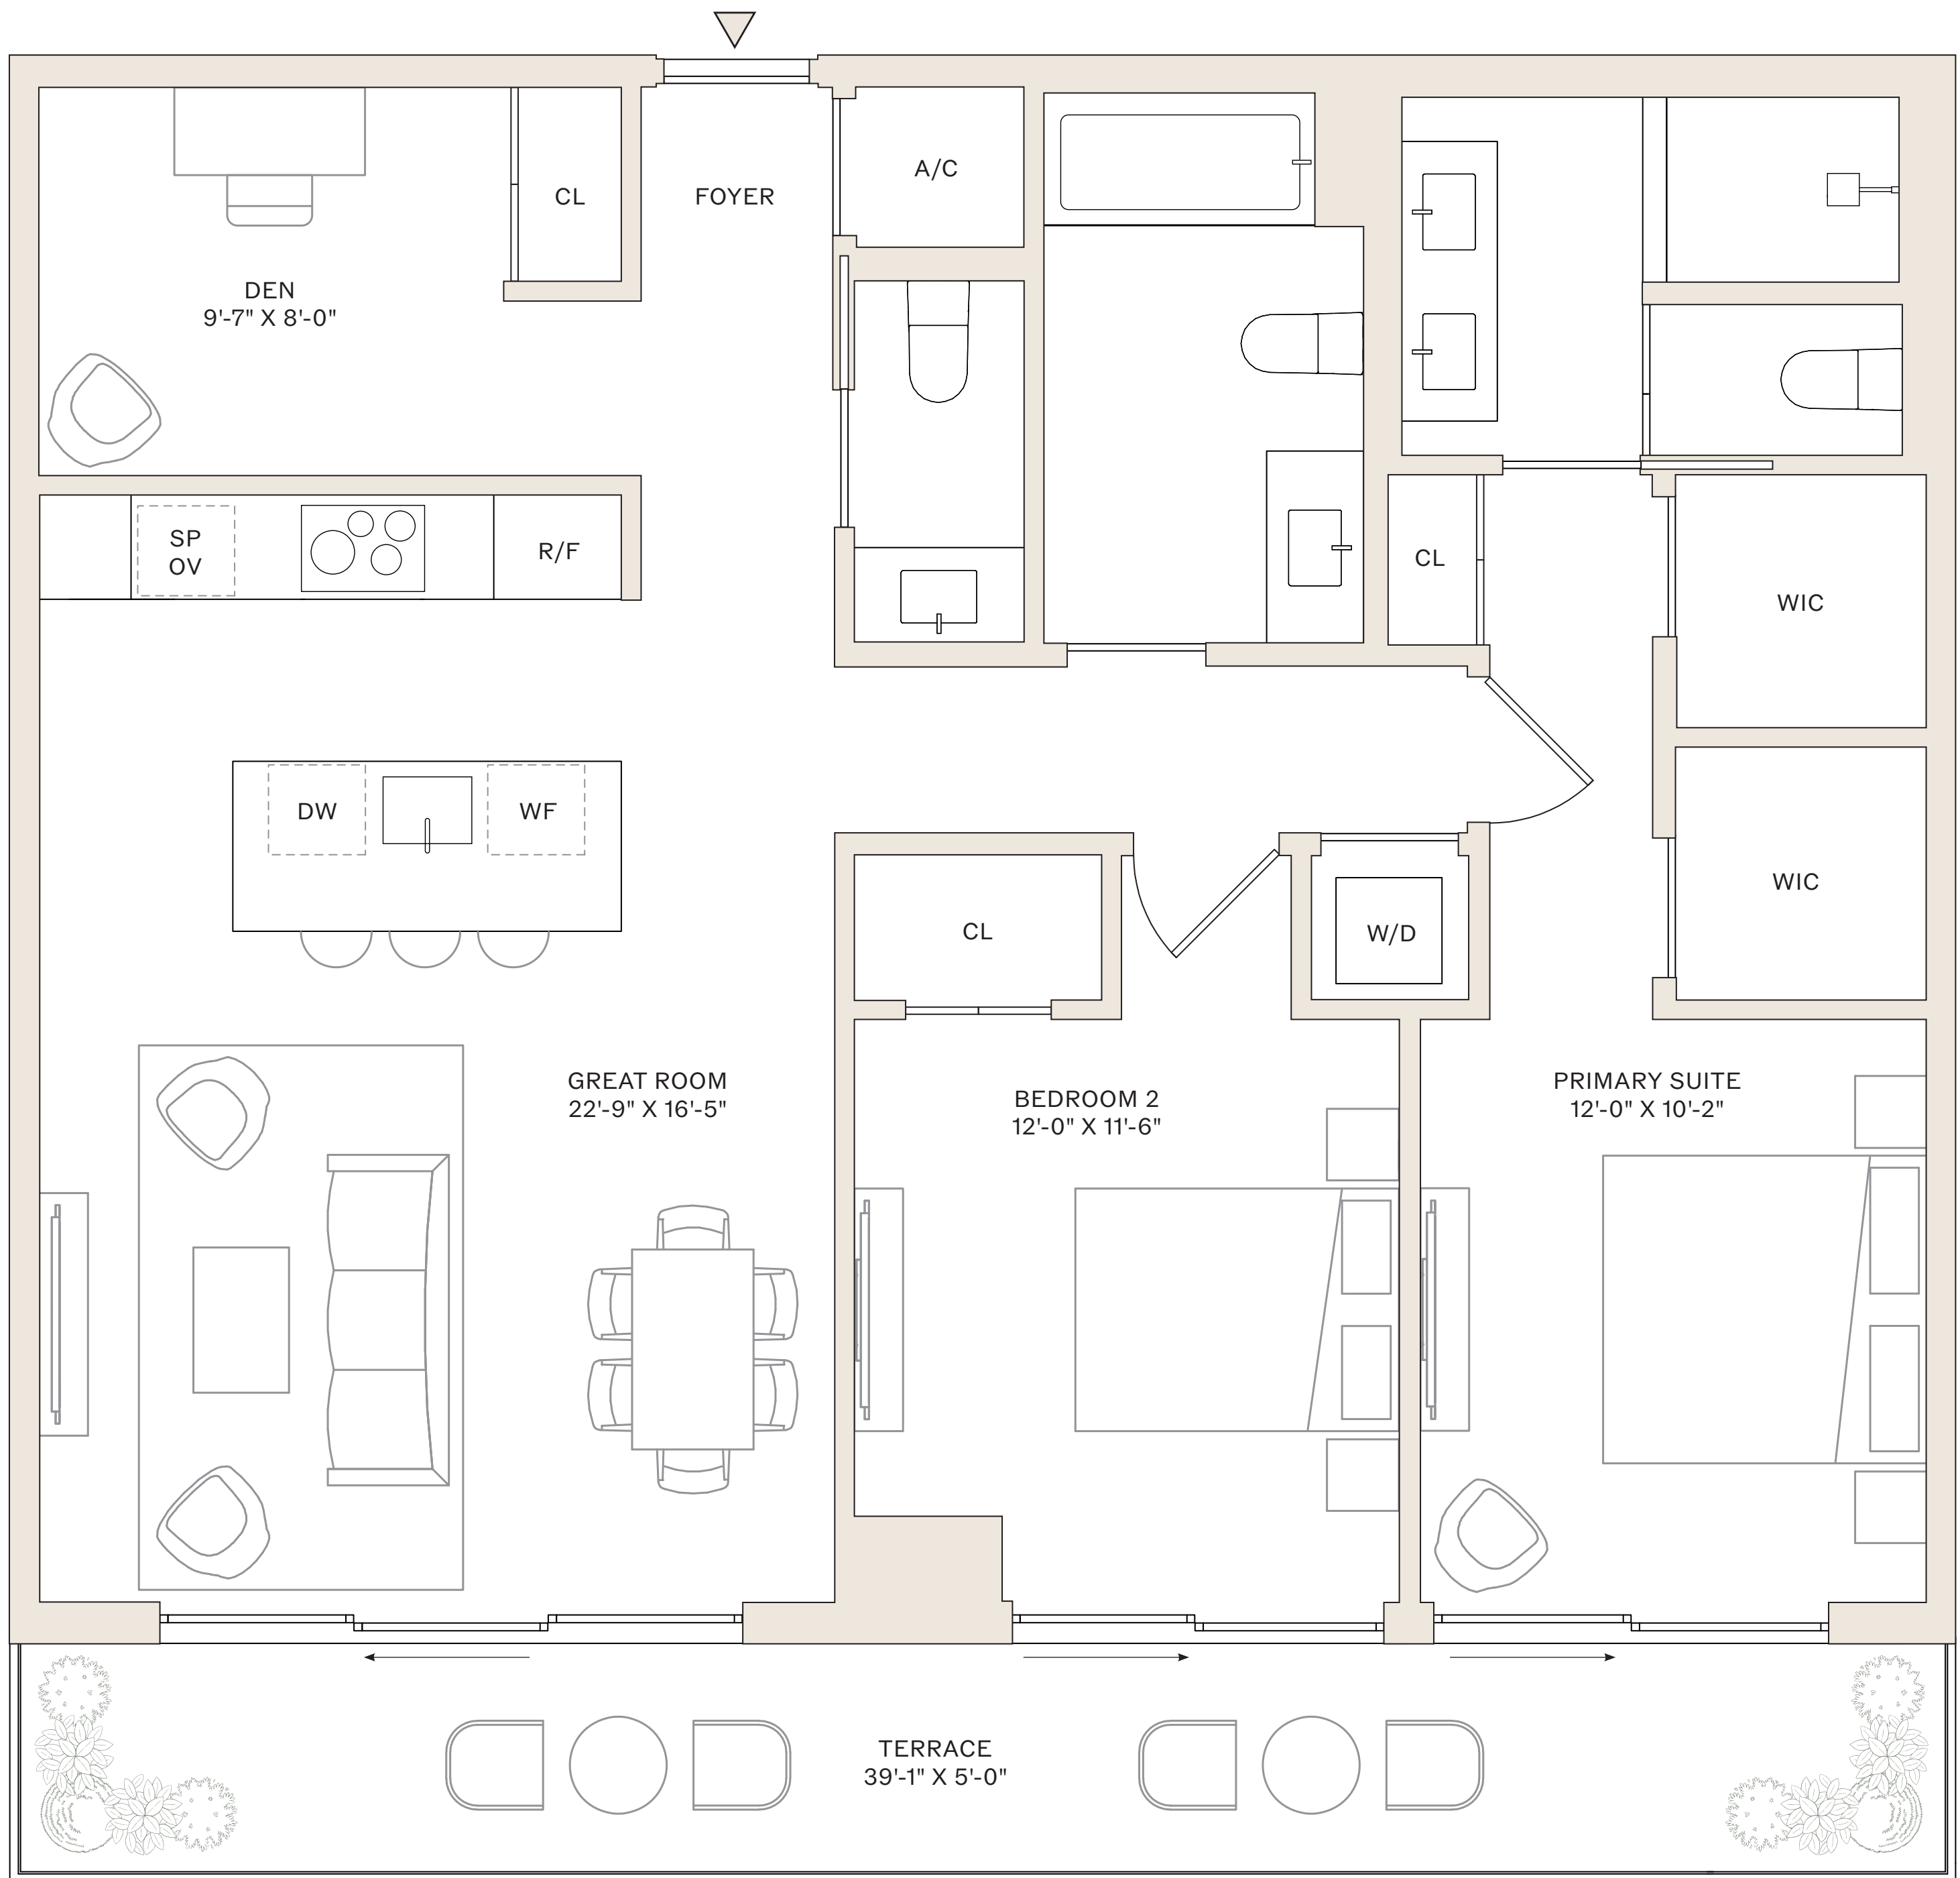

# RESIDENCES 30-44 D

2 BEDROOMS + DEN  
2.5 BATHROOMS

INTERIOR: 1,295 SF  
TERRACE: 196 SF