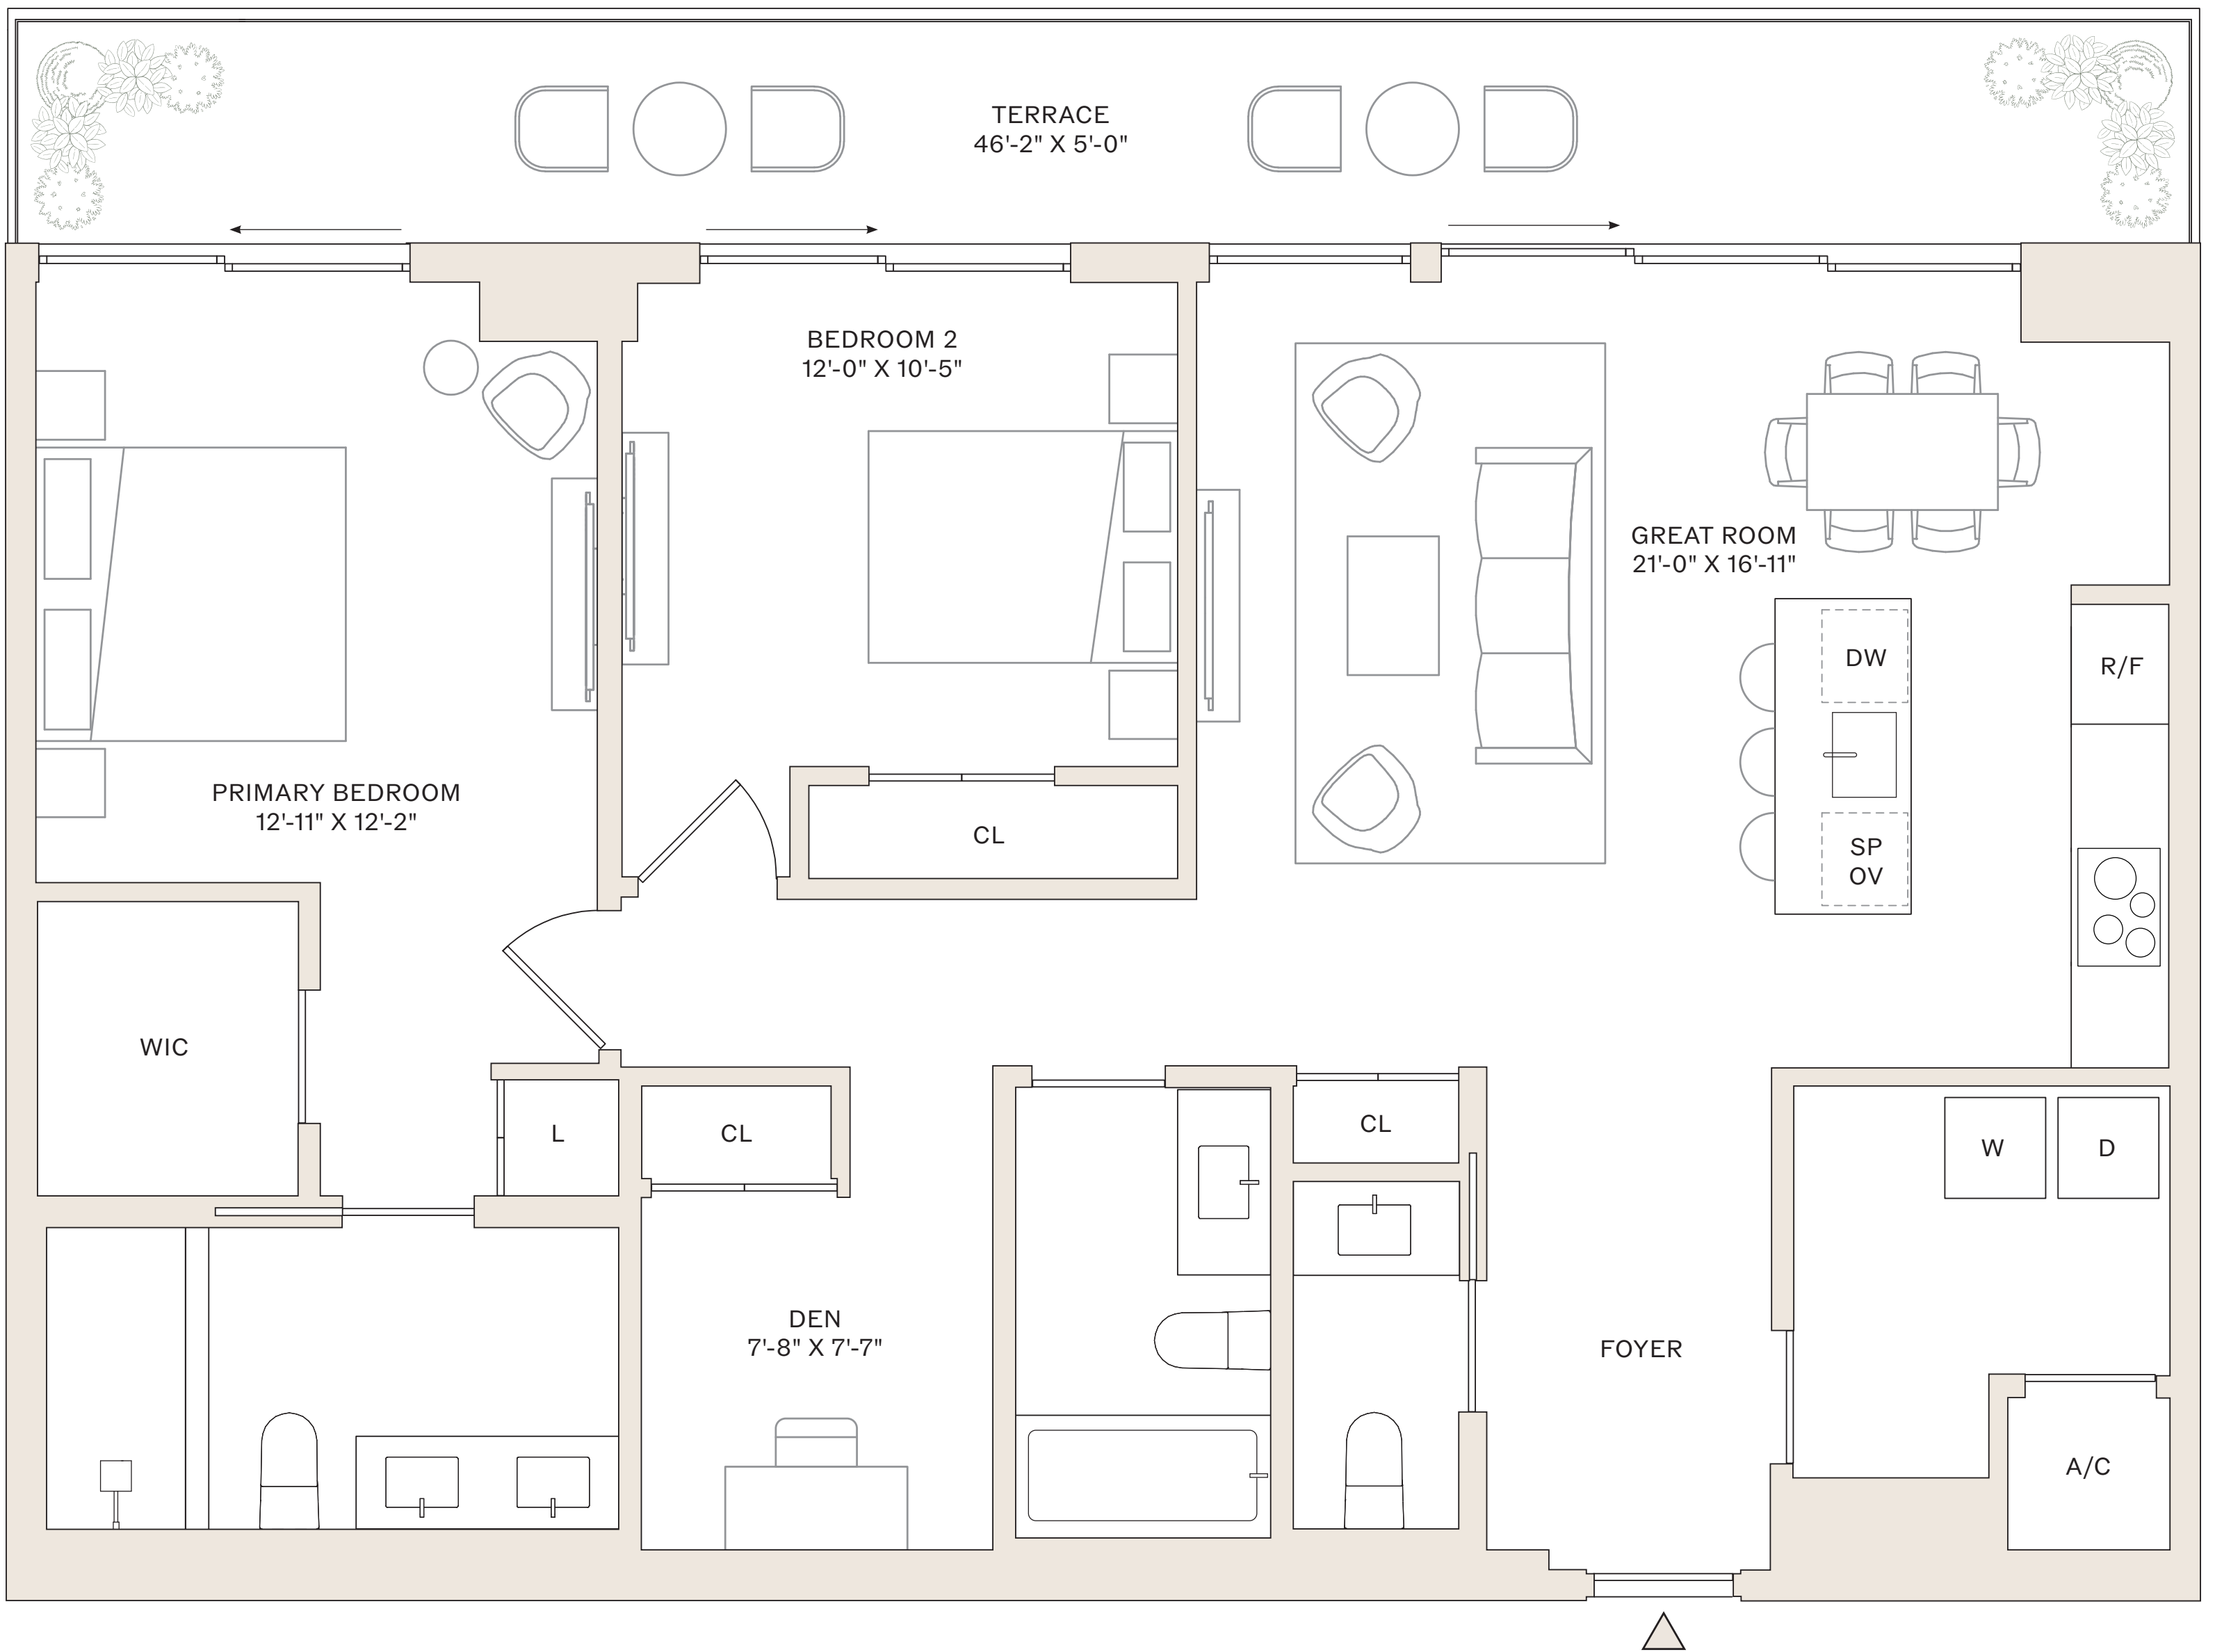

VICEROY

RESIDENCES

FORT LAUDERDALE

RESIDENCES 30-44 J

2 BEDROOMS + DEN
2.5 BATHROOMS

INTERIOR: 1,349 SF
TERRACE: 231 SF