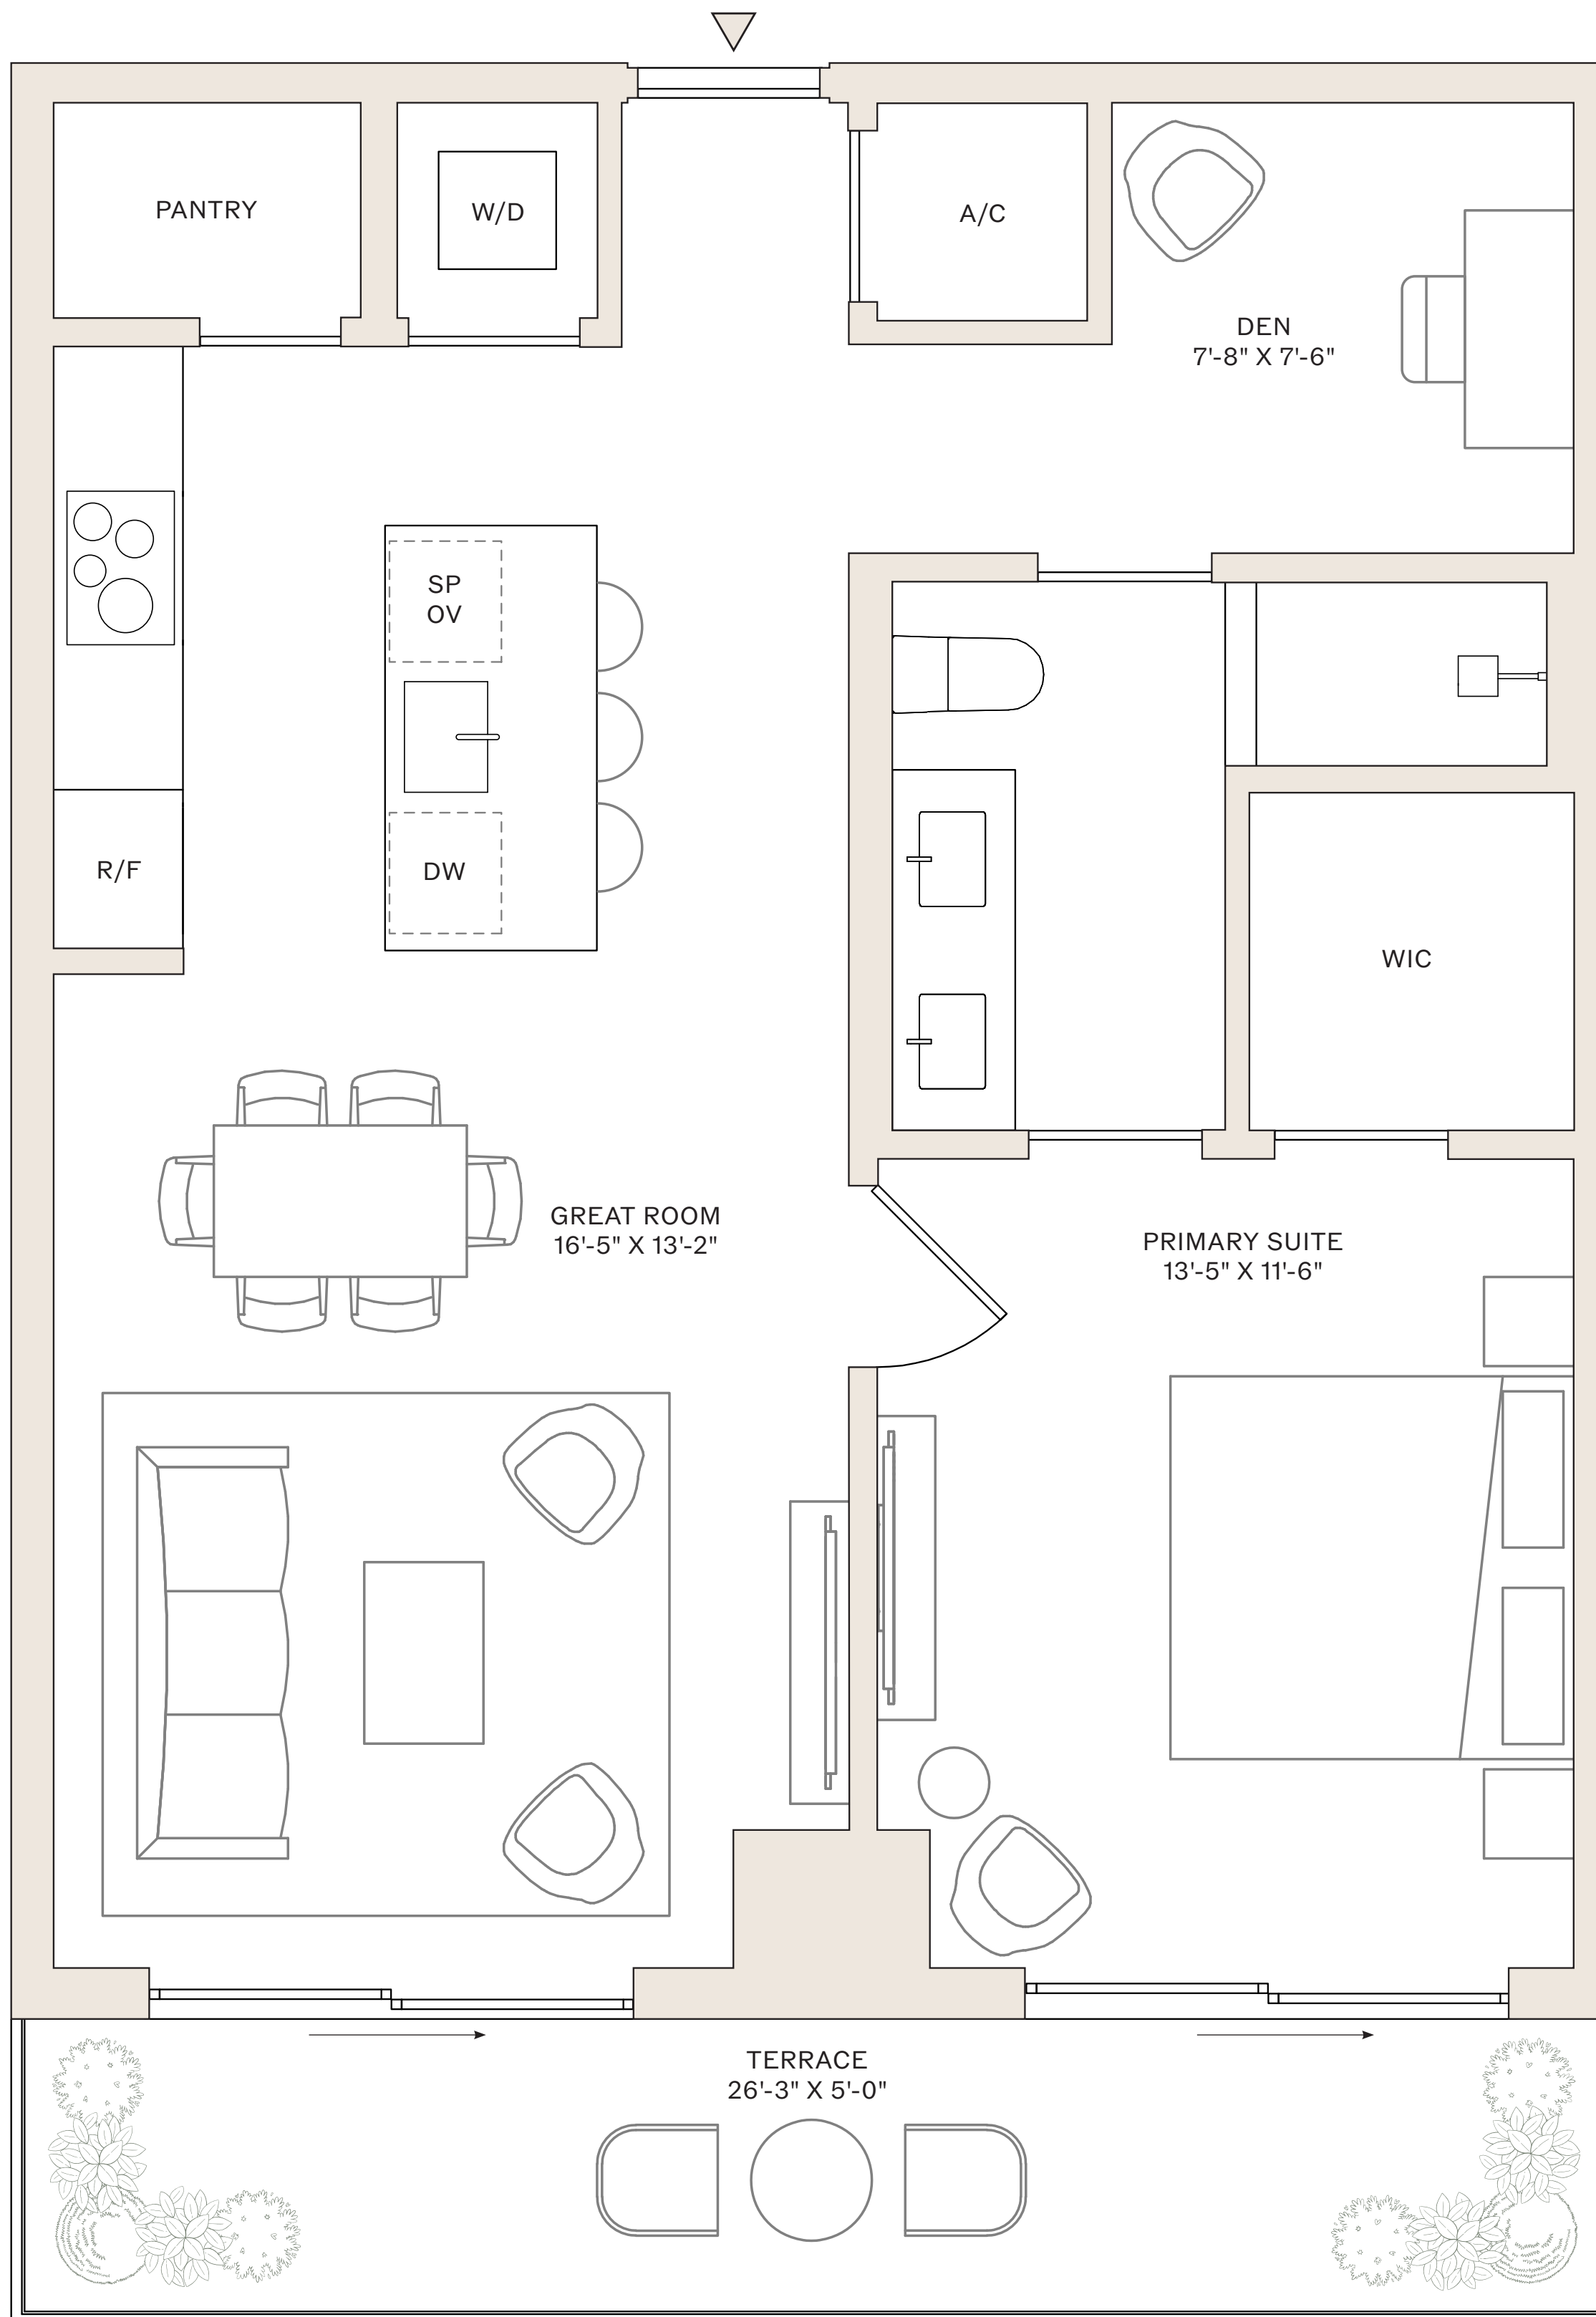

# RESIDENCES 14-29 F

1 BEDROOM + DEN  
1 BATHROOM

INTERIOR: 834 SF  
TERRACE: 126 SF