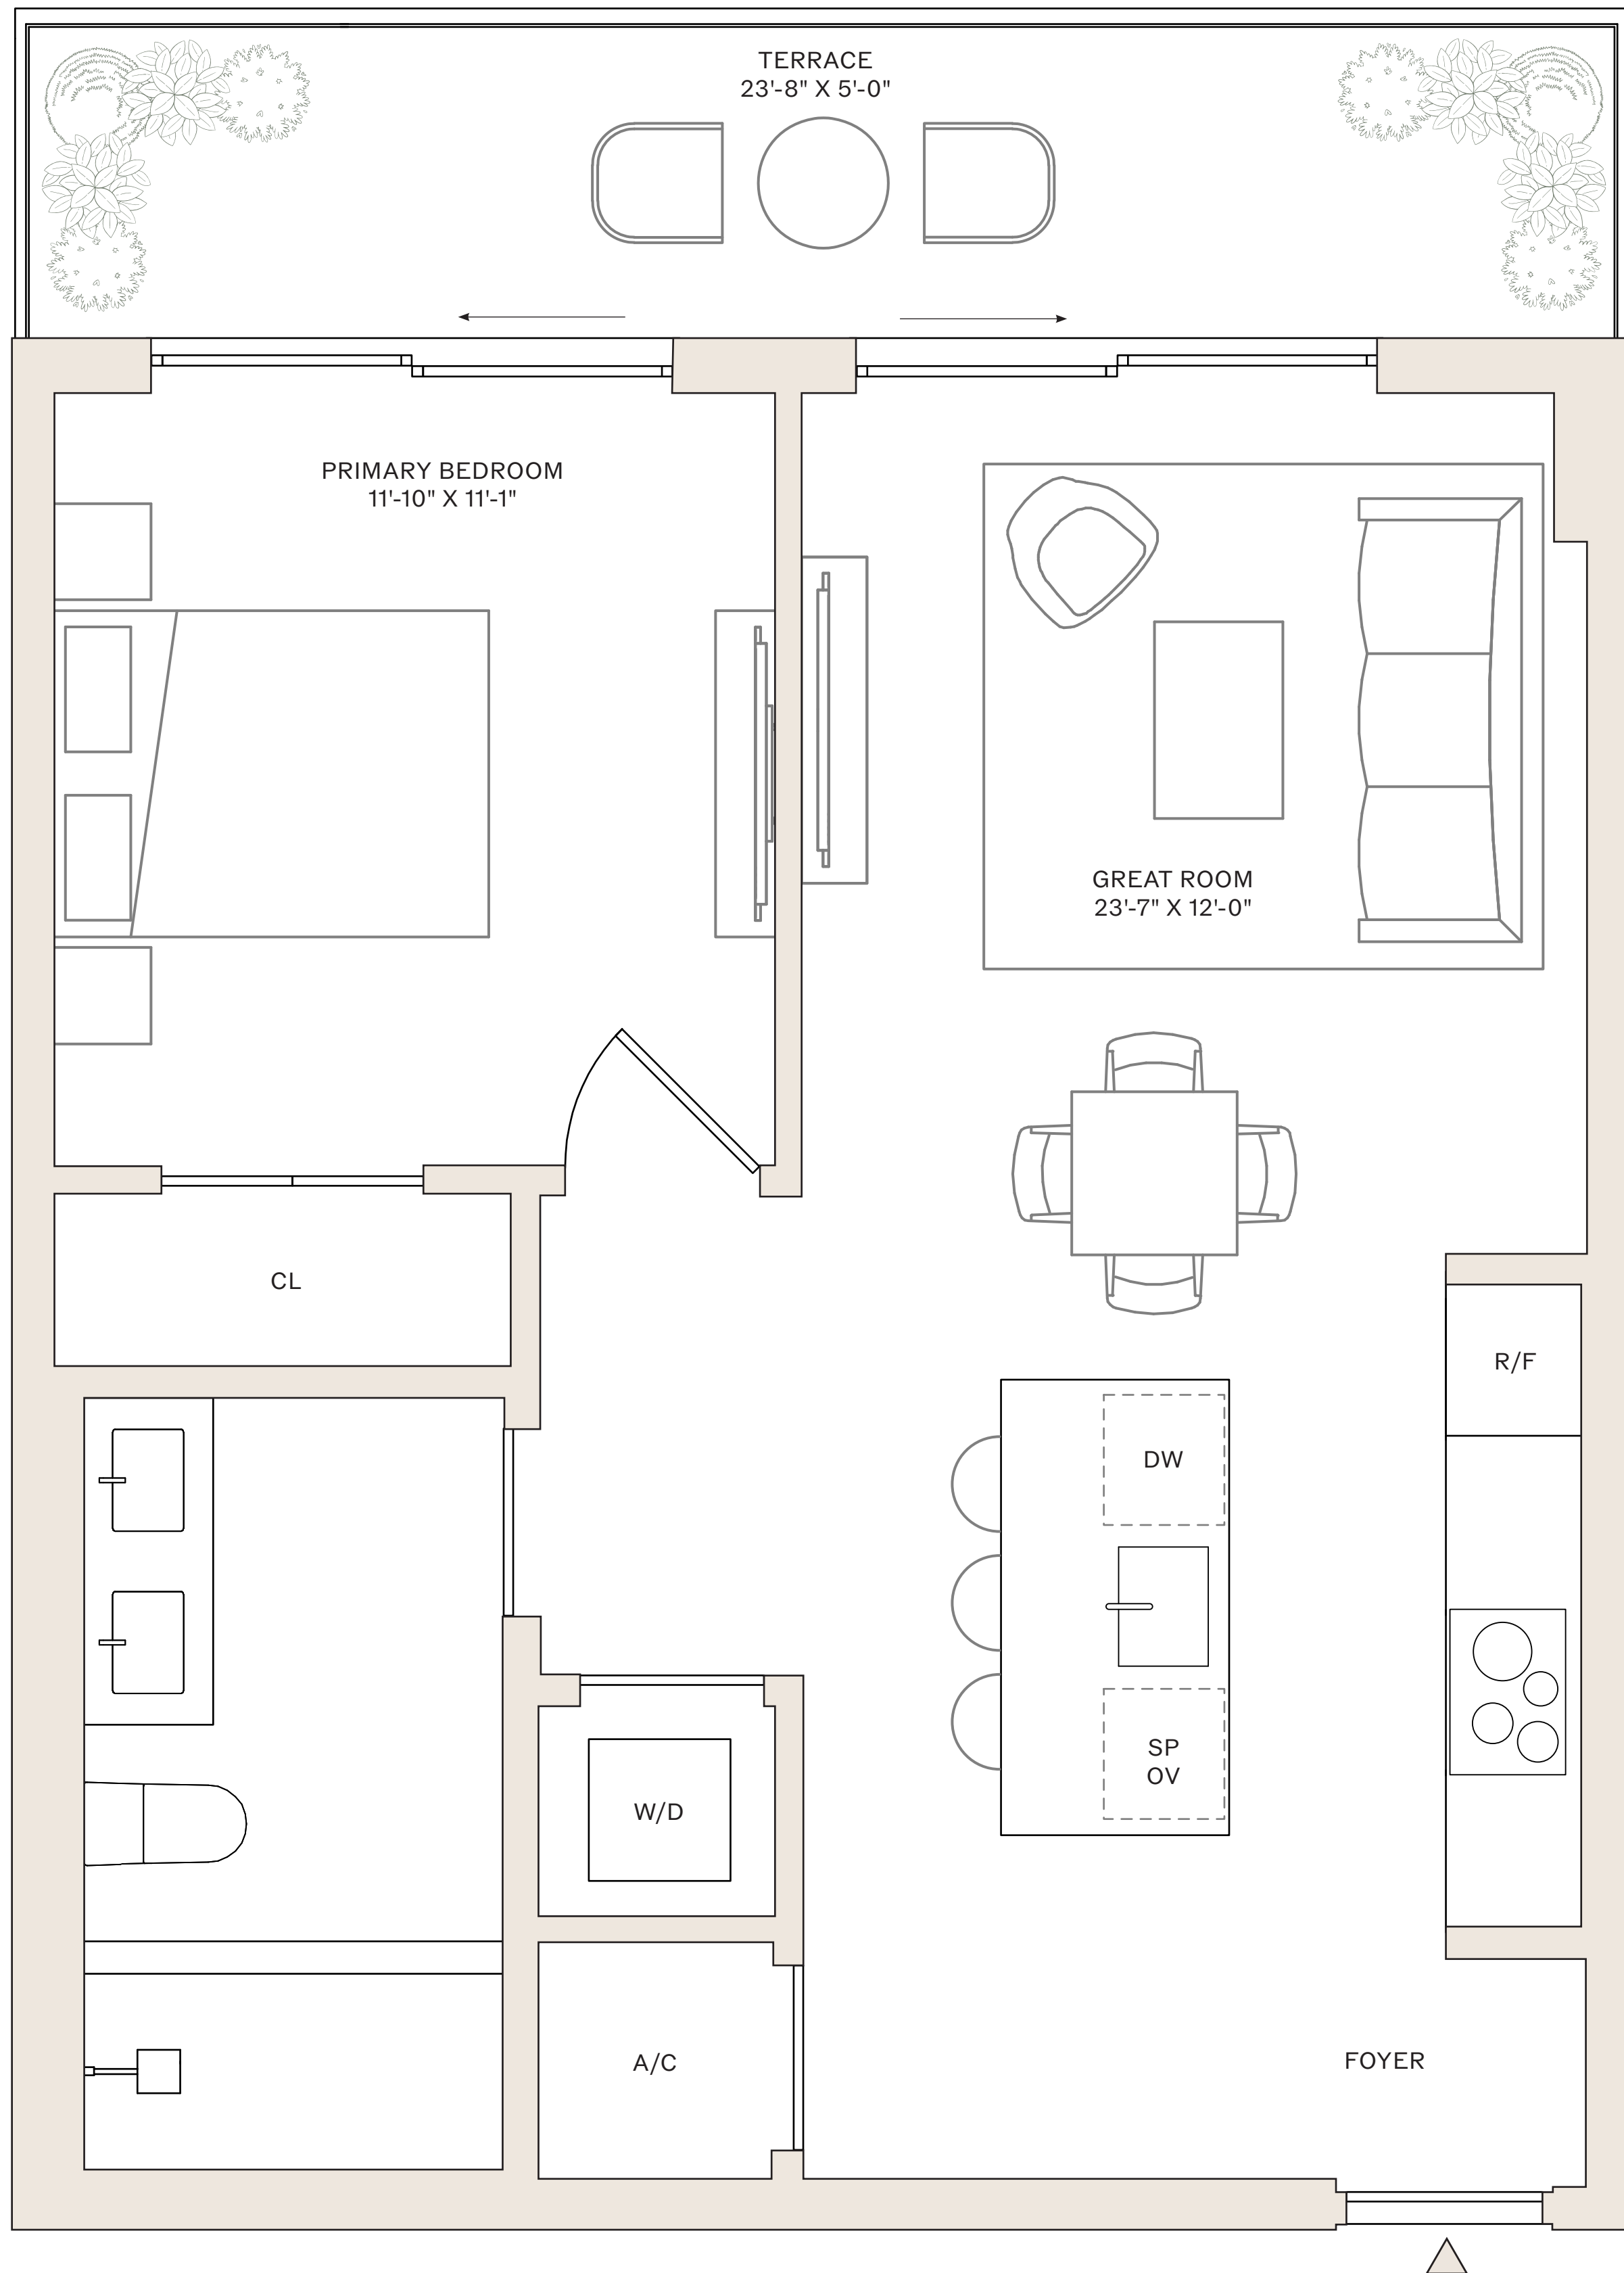

VICEROY

RESIDENCES

FORT LAUDERDALE

RESIDENCES 30-44 A

1 BEDROOM
1 BATHROOM

INTERIOR: 701 SF
TERRACE: 118 SF

SCALE: 1/2" = 1'