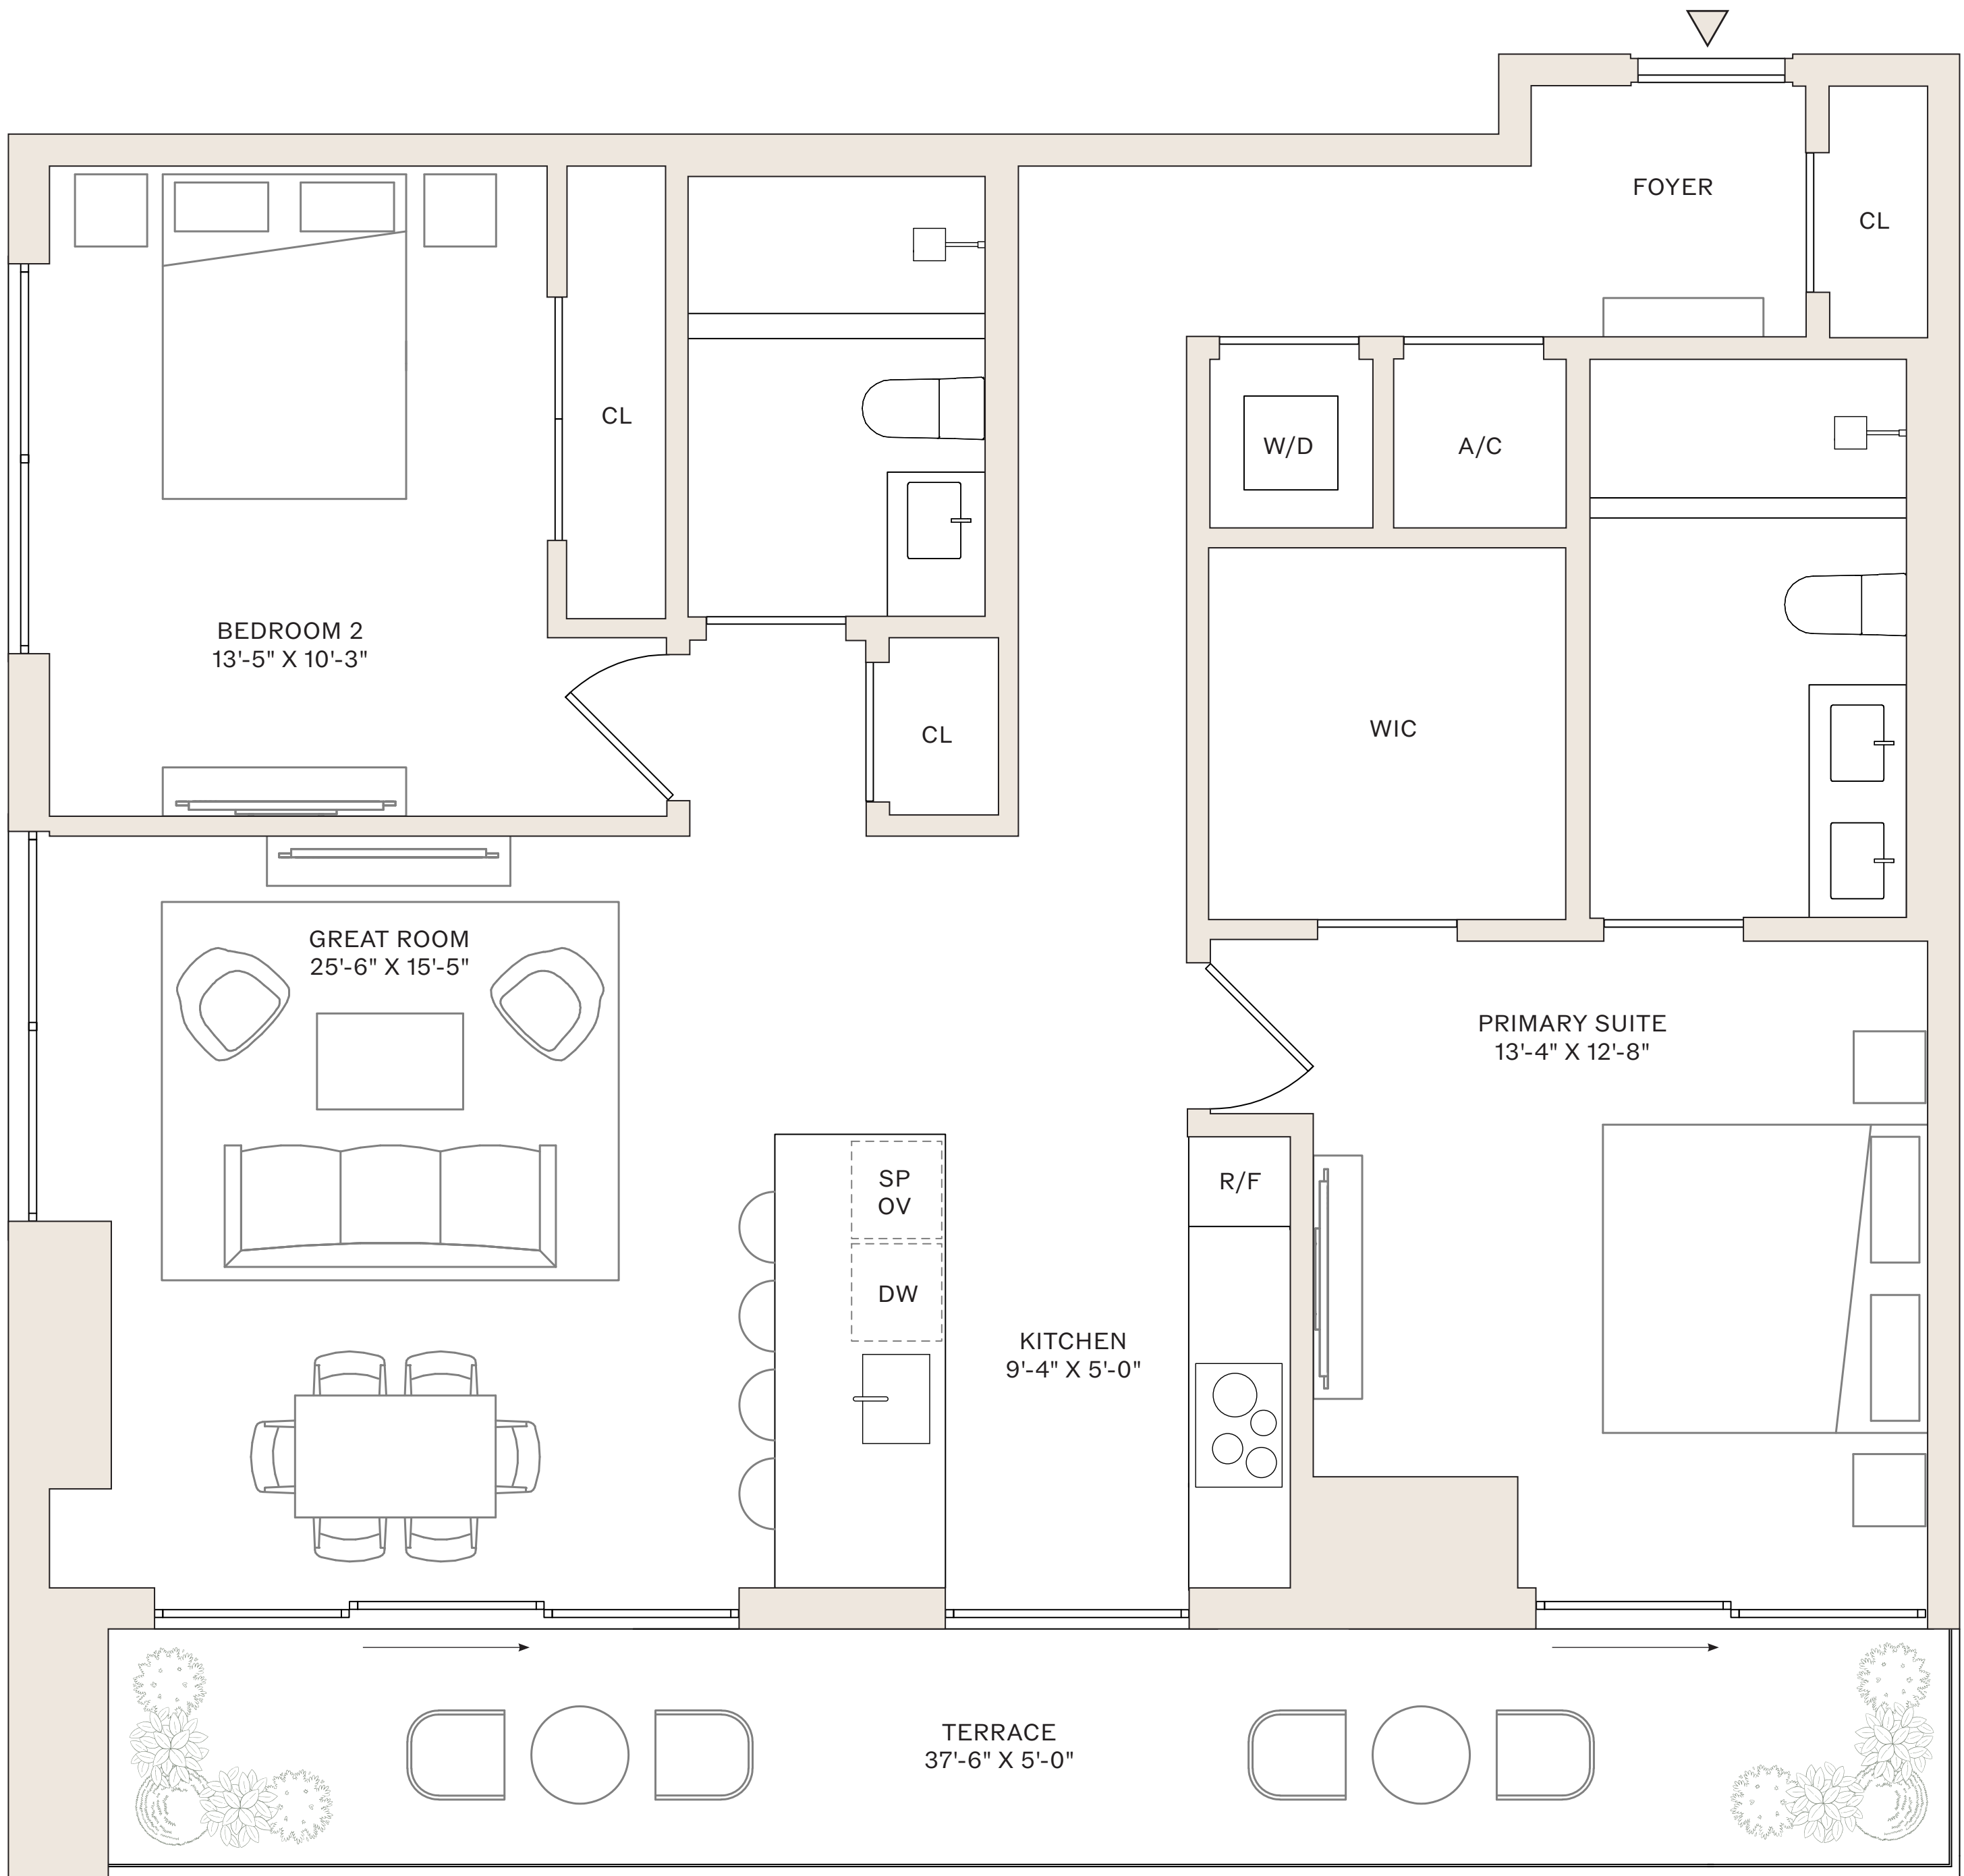

VICEROY

RESIDENCES

FORT LAUDERDALE

RESIDENCES 14-29 G

2 BEDROOMS
2 BATHROOMS

INTERIOR: 1,224 SF
TERRACE: 187 SF