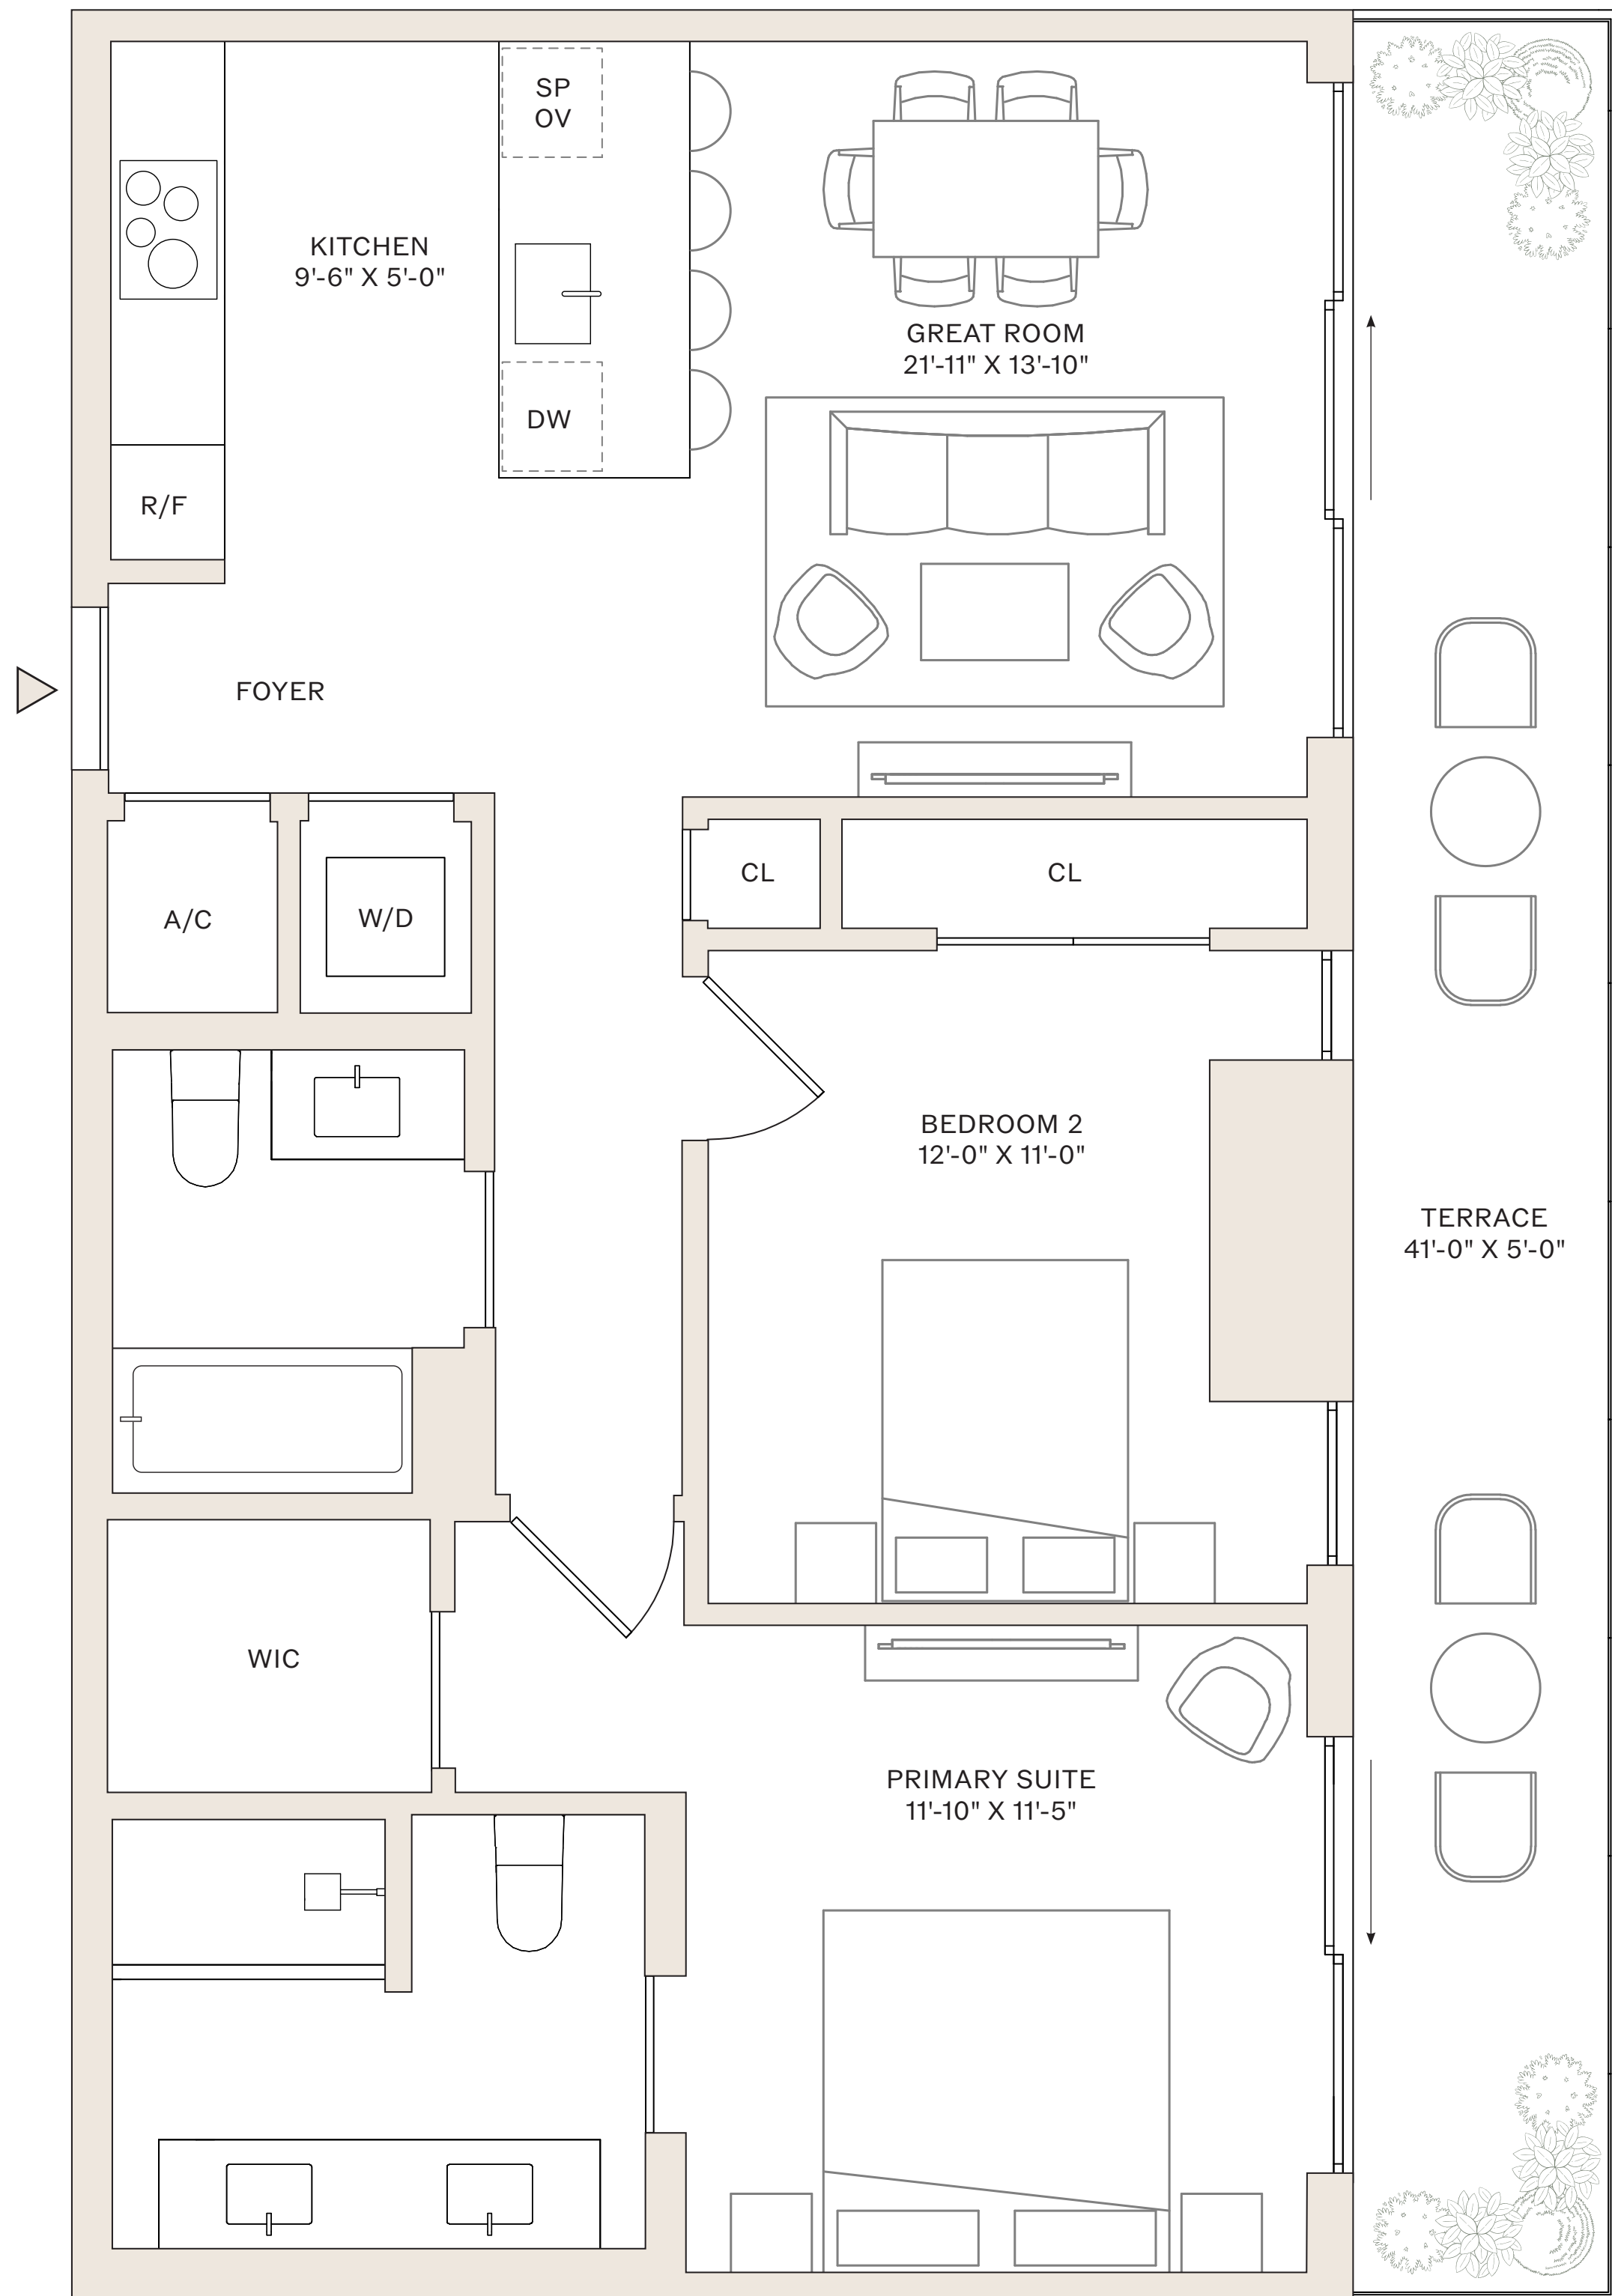

VICEROY

RESIDENCES

FORT LAUDERDALE

RESIDENCES 3-10 B

2 BEDROOMS
2 BATHROOMS

INTERIOR: 976 SF
TERRACE: 194 SF

SCALE: 3/8" = 1'