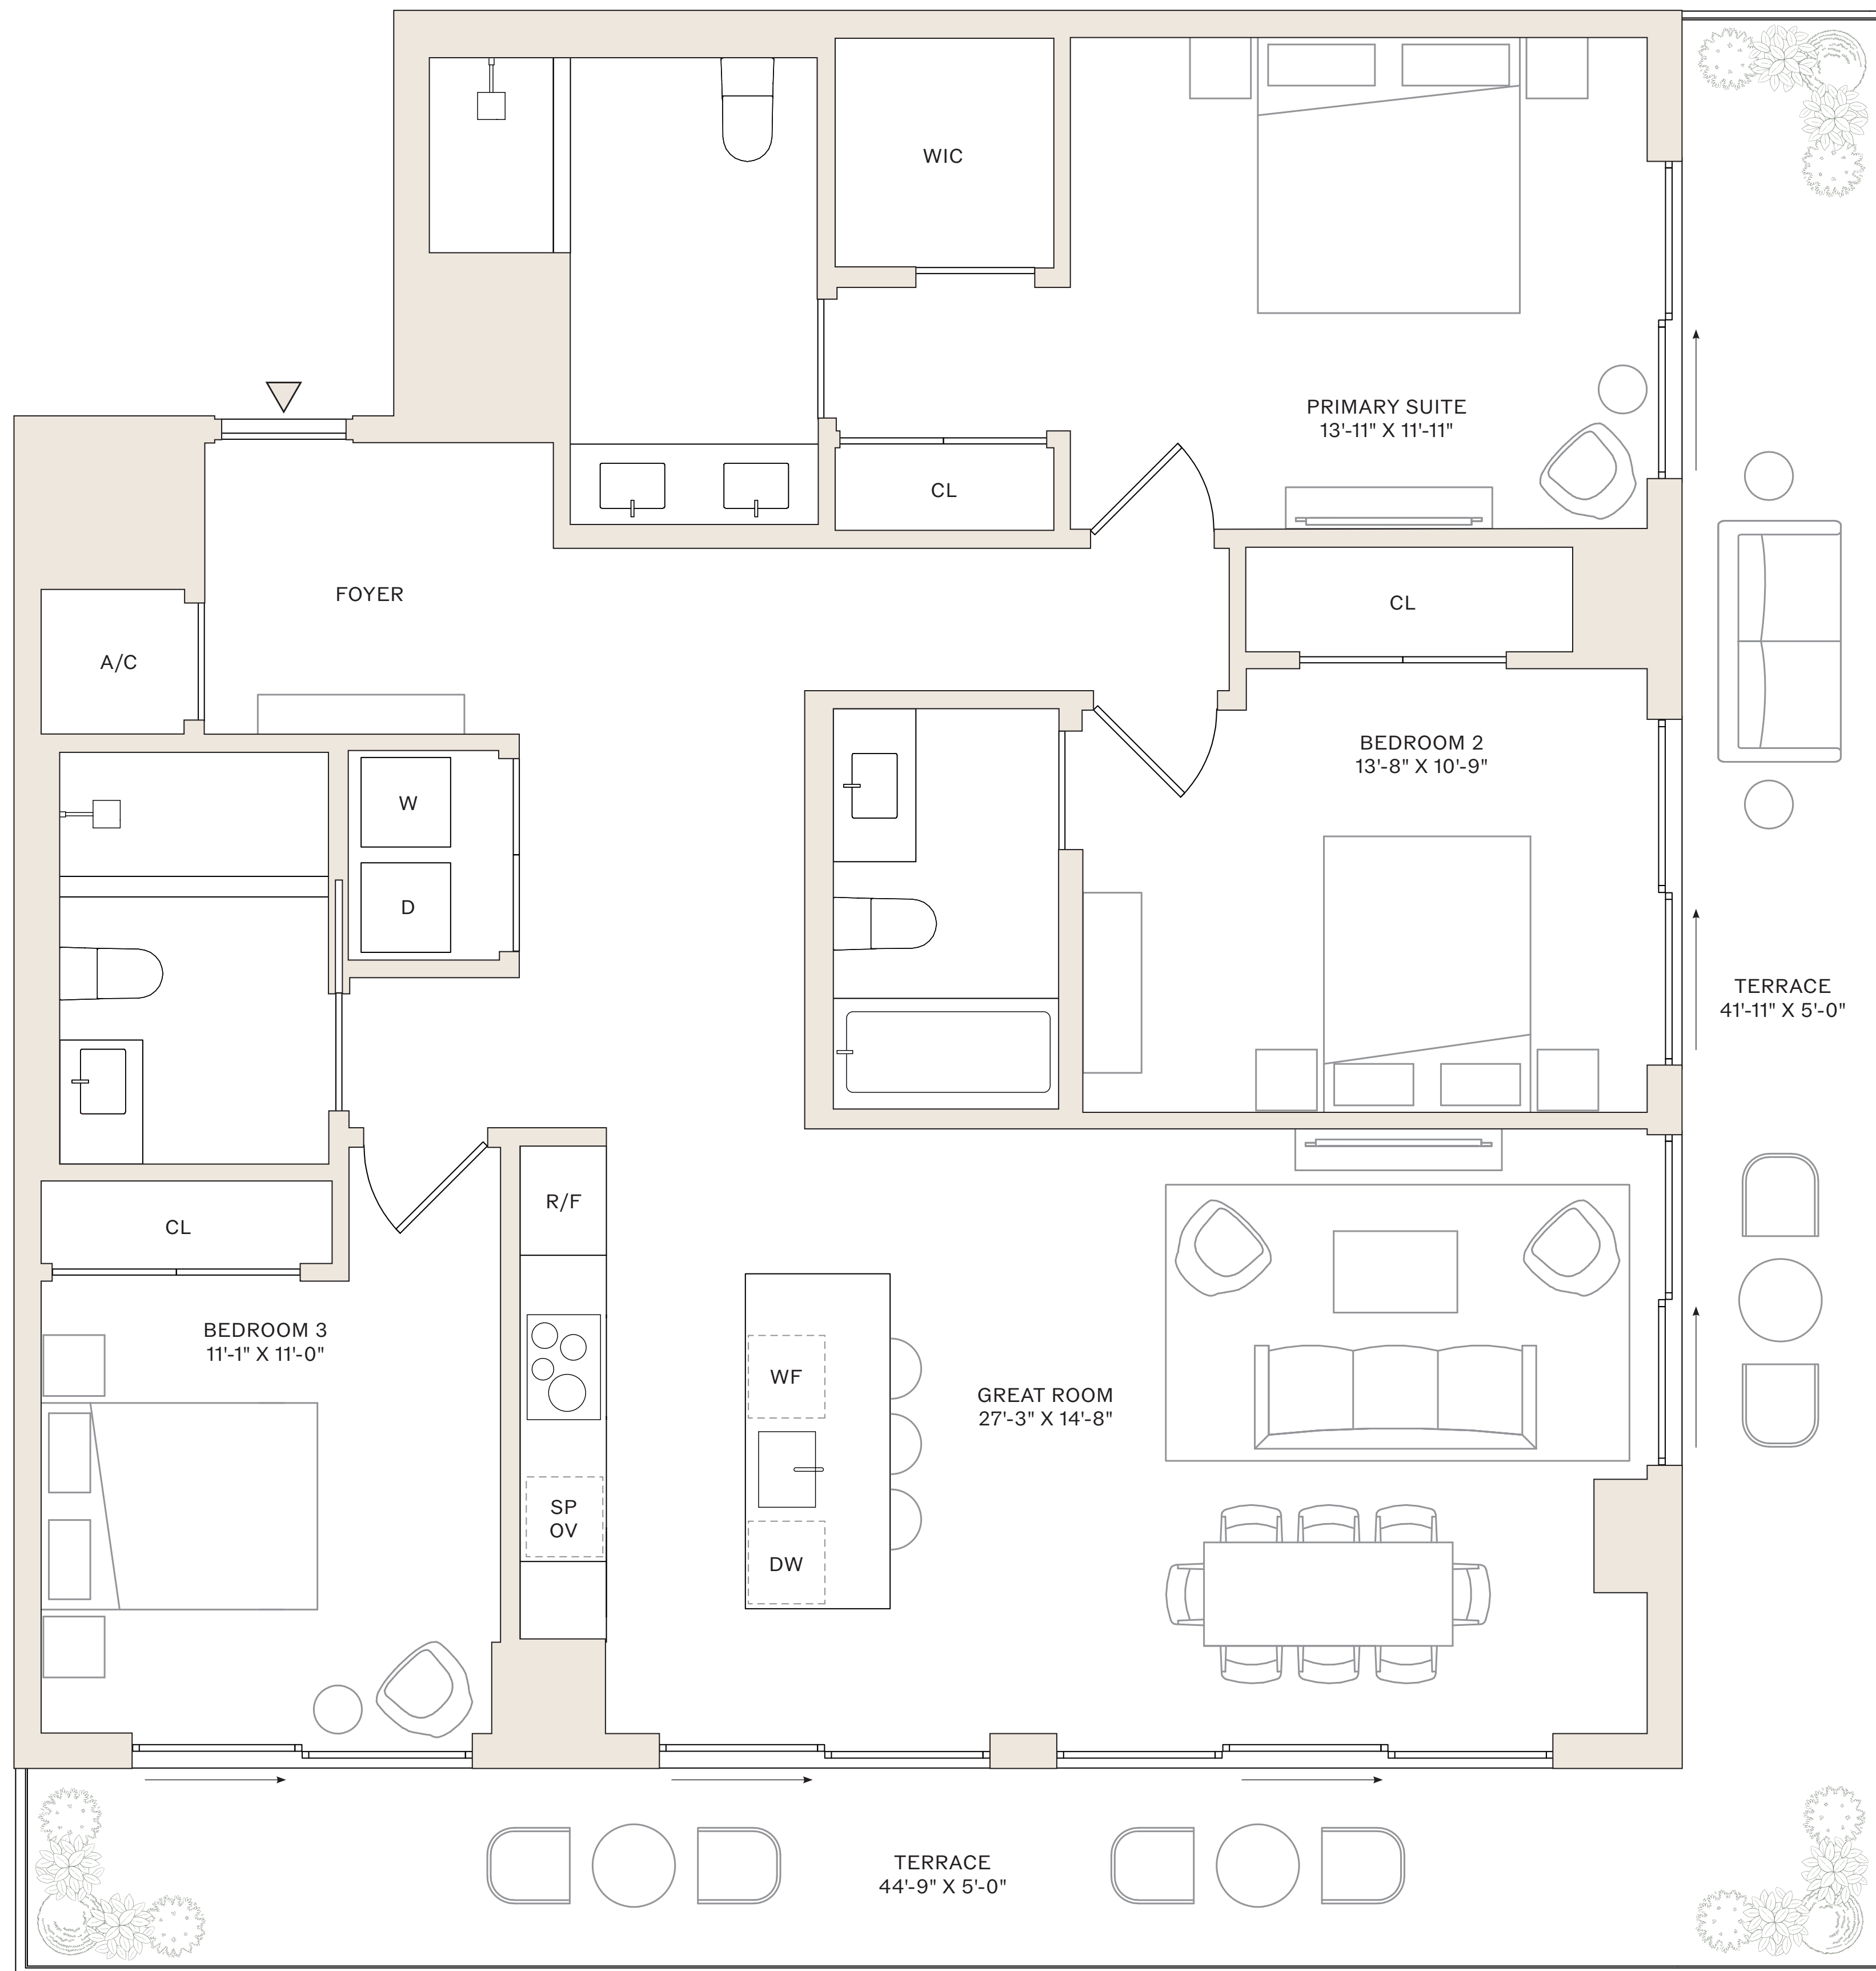

VICEROY

RESIDENCES

FORT LAUDERDALE

RESIDENCES 30-44 C

3 BEDROOMS
3 BATHROOMS

INTERIOR: 1,582 SF
TERRACE: 434 SF