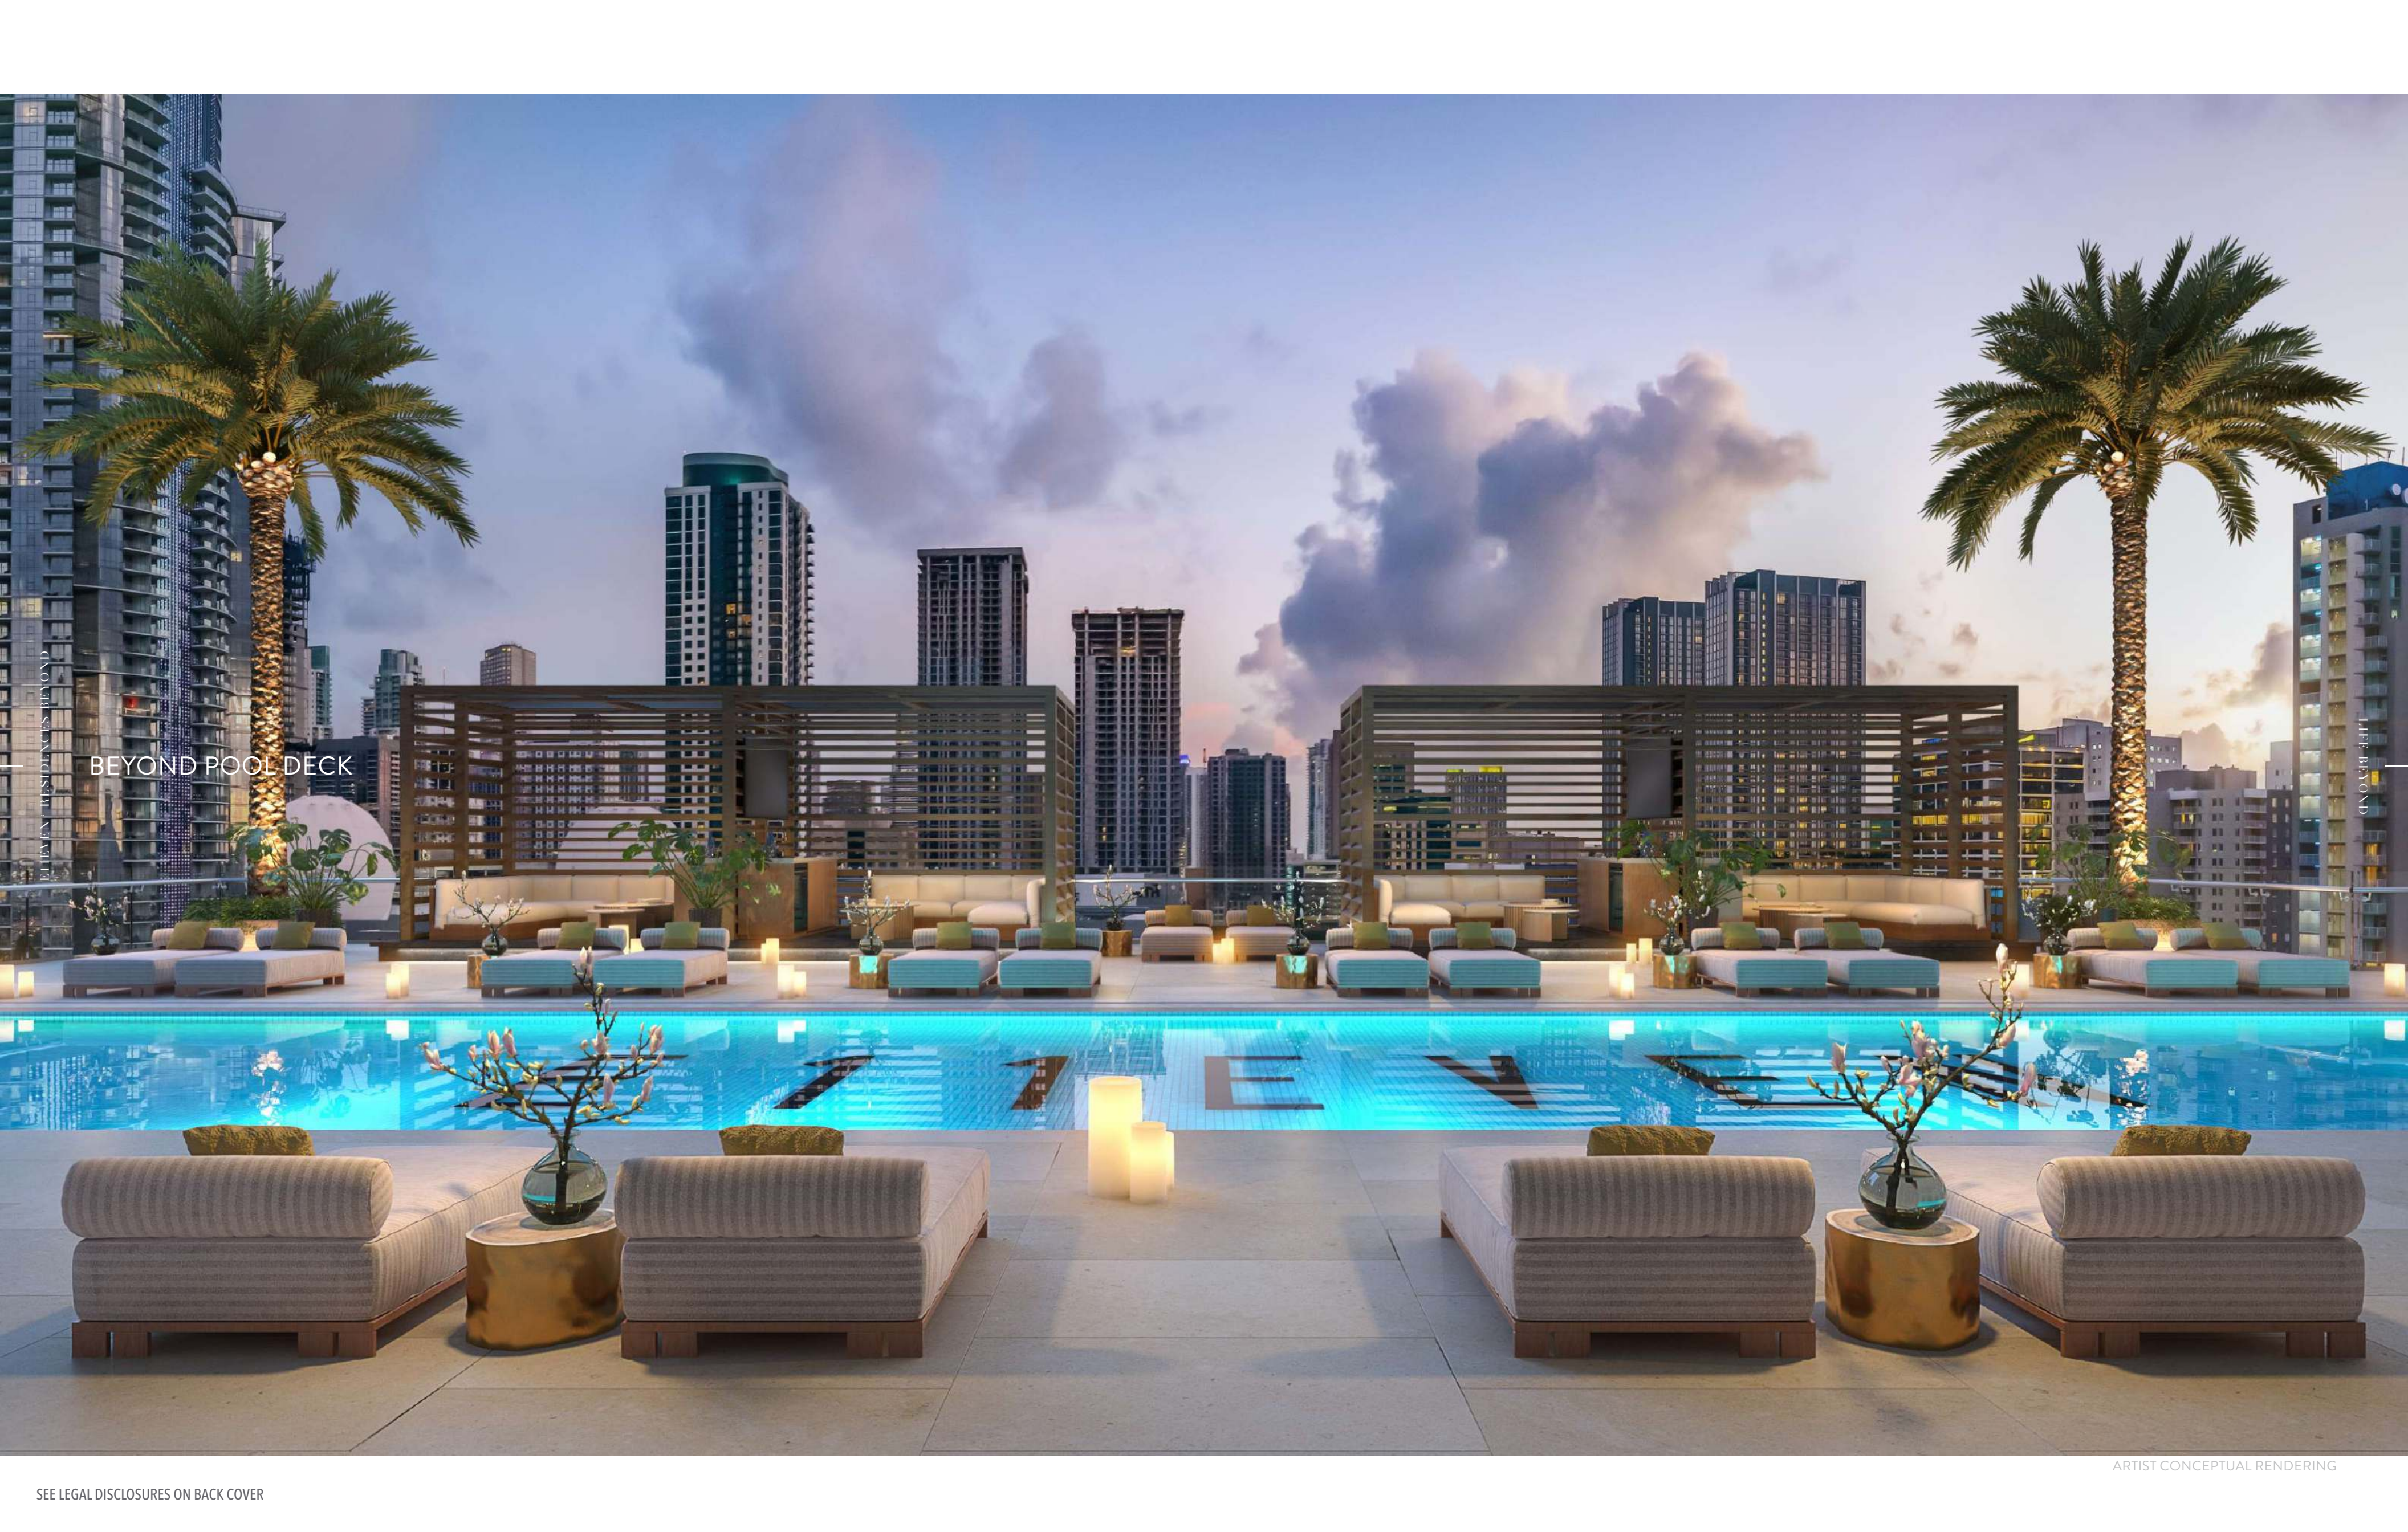

BEYOND POOL DECK