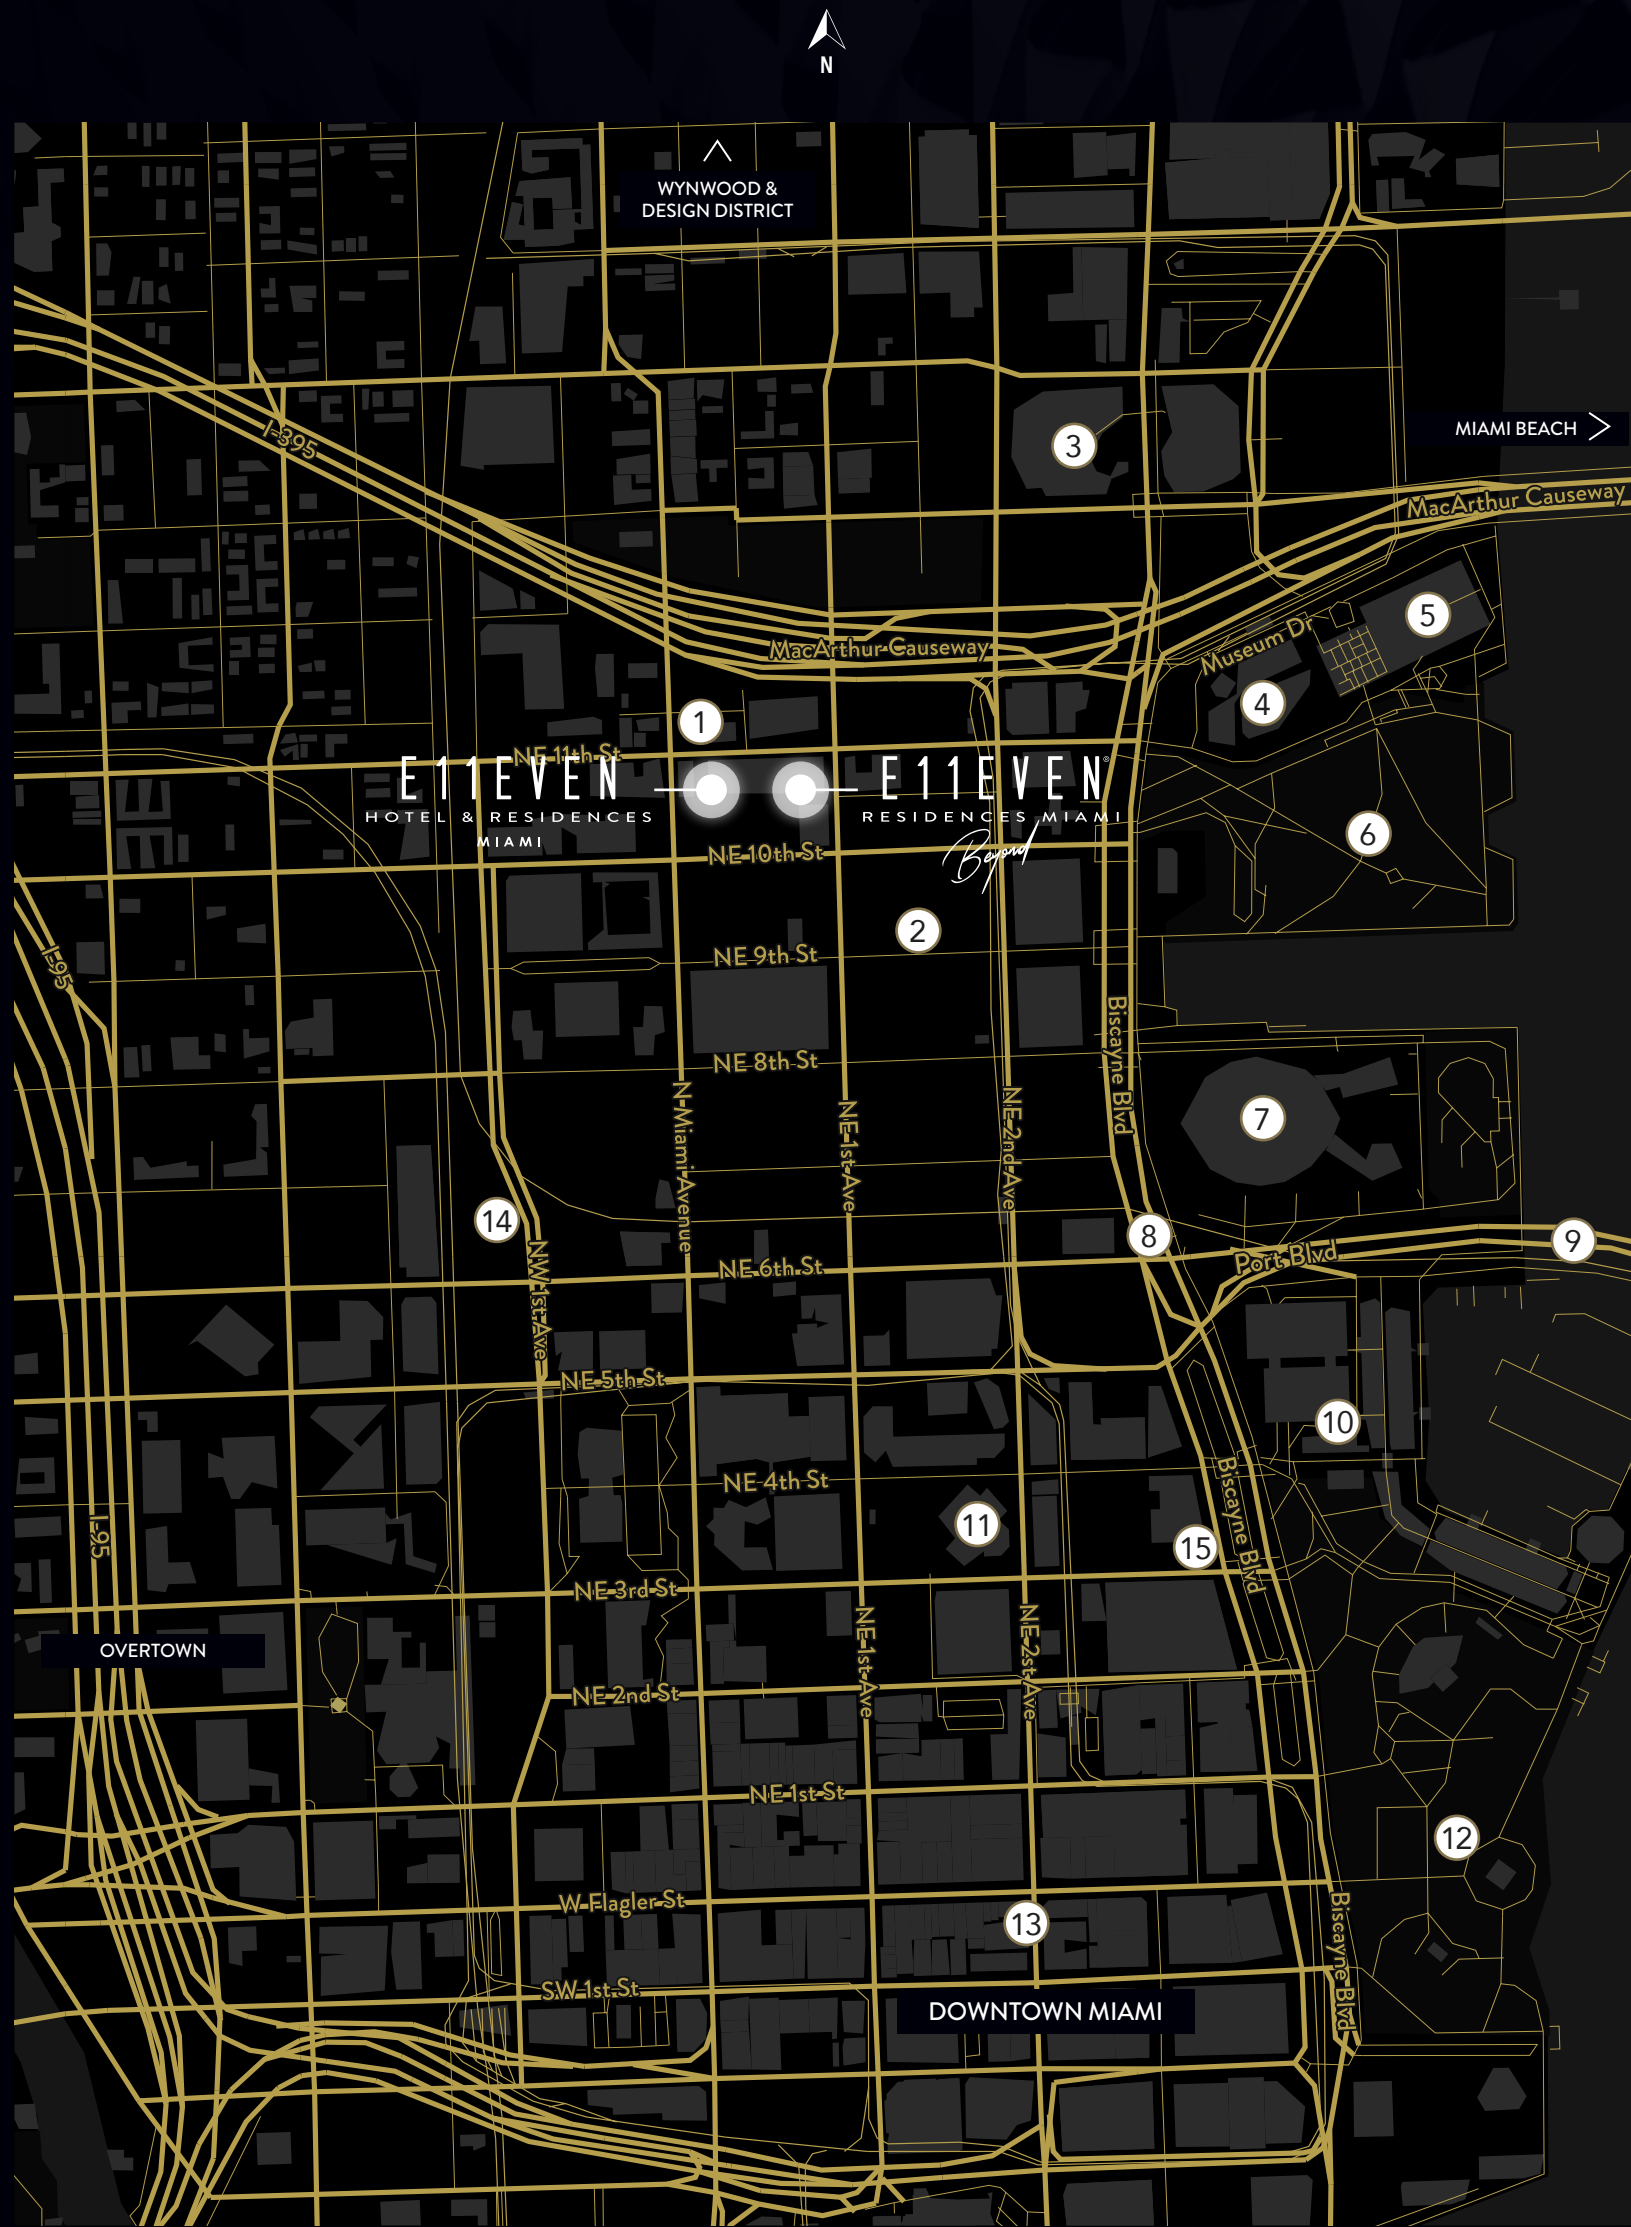

BEYOND
YOUR

DO OR

ELIEN - RESIDENCES BEYOND

SEE LEGAL DISCLOSURES ON BACK COVER

LIFE BEYOND

A world outside your door

The E11EVEN® Residences Beyond is situated centrally adjacent to the Miami Worldcenter and centralized within the heart of Miami's exciting downtown. Residents here will have access to endless choices with the best of everything, only minutes away, no matter the desire. A major transit connectivity hub, a quick hop on the Metromover provides easy access to the Miami Airport, Port of Miami, Marina, or even the Brightline railway to many of South Florida's highlight destinations. The creative energy in the streets here is palpable, complete with a 30-acre illuminated park under a newly constructed iconic bridge. The art nightlife and culture of the nearby Wynwood district, the property is also central to Miami's famed museum and design district districts and the Brickell City Centre shops. Completely independent from the rest of the city, this location was chosen by design to support a 360-degree perspective complimenting the E11EVEN® lifestyle, while simultaneously providing unlimited options.

Other nearby attractions include:

1. E11EVEN® Miami
2. Miami Worldcenter
3. Adrienne Arsht Center for the Performing Arts of Miami-Dade County
4. Pérez Art Museum Miami (PAMM)
5. Phillip & Patricia Frost Museum of Science
6. Museum Park
7. American Airlines Arena
8. Freedom Tower at Miami Dade College
9. Port Miami
10. Bayside Marketplace
11. Miami Dade College - Wolfson Campus
12. Bayfront Park
13. Olympia Theater
14. Miami Central Station
15. Waldorf Astoria Residences Miami