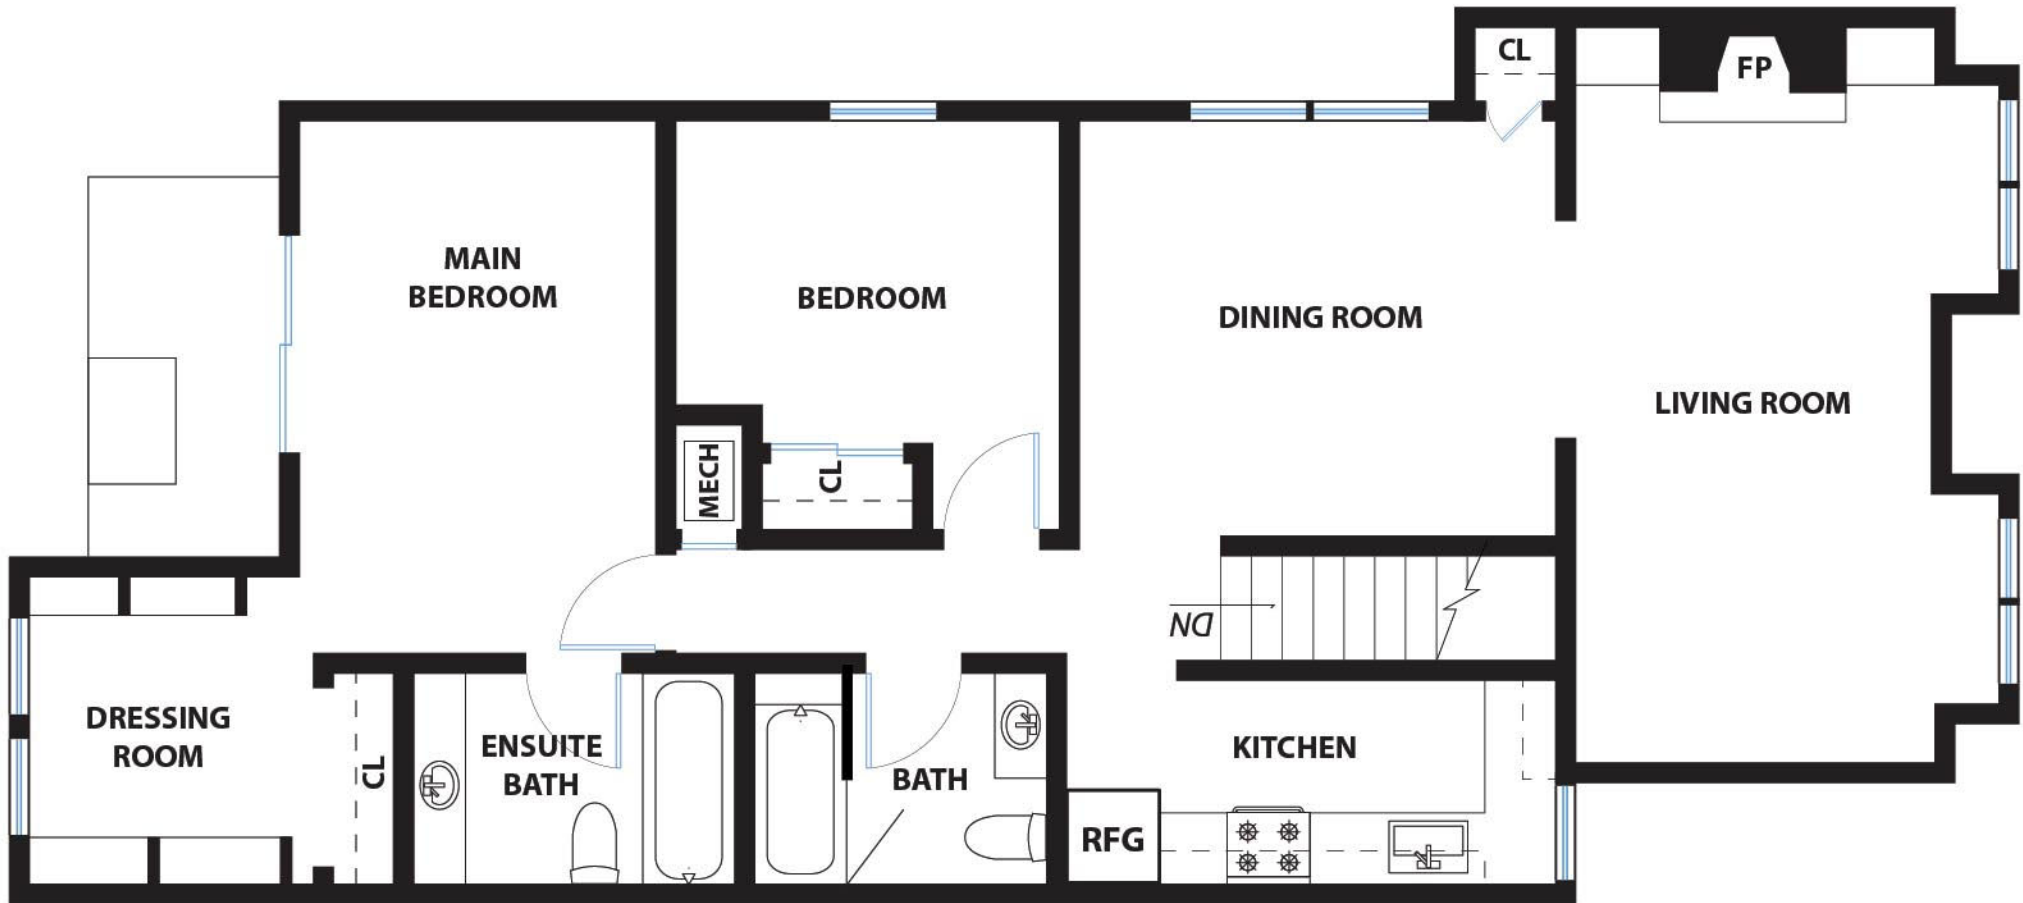

1633 LOMBARD STREET

INTERIOR SPACE: 1193 SQ FT

Dimensions are approximate and may not be exact. Do not rely on the accuracy of this floor plan when determining the price of a property or making decisions regarding buying or selling of properties without independent verification.