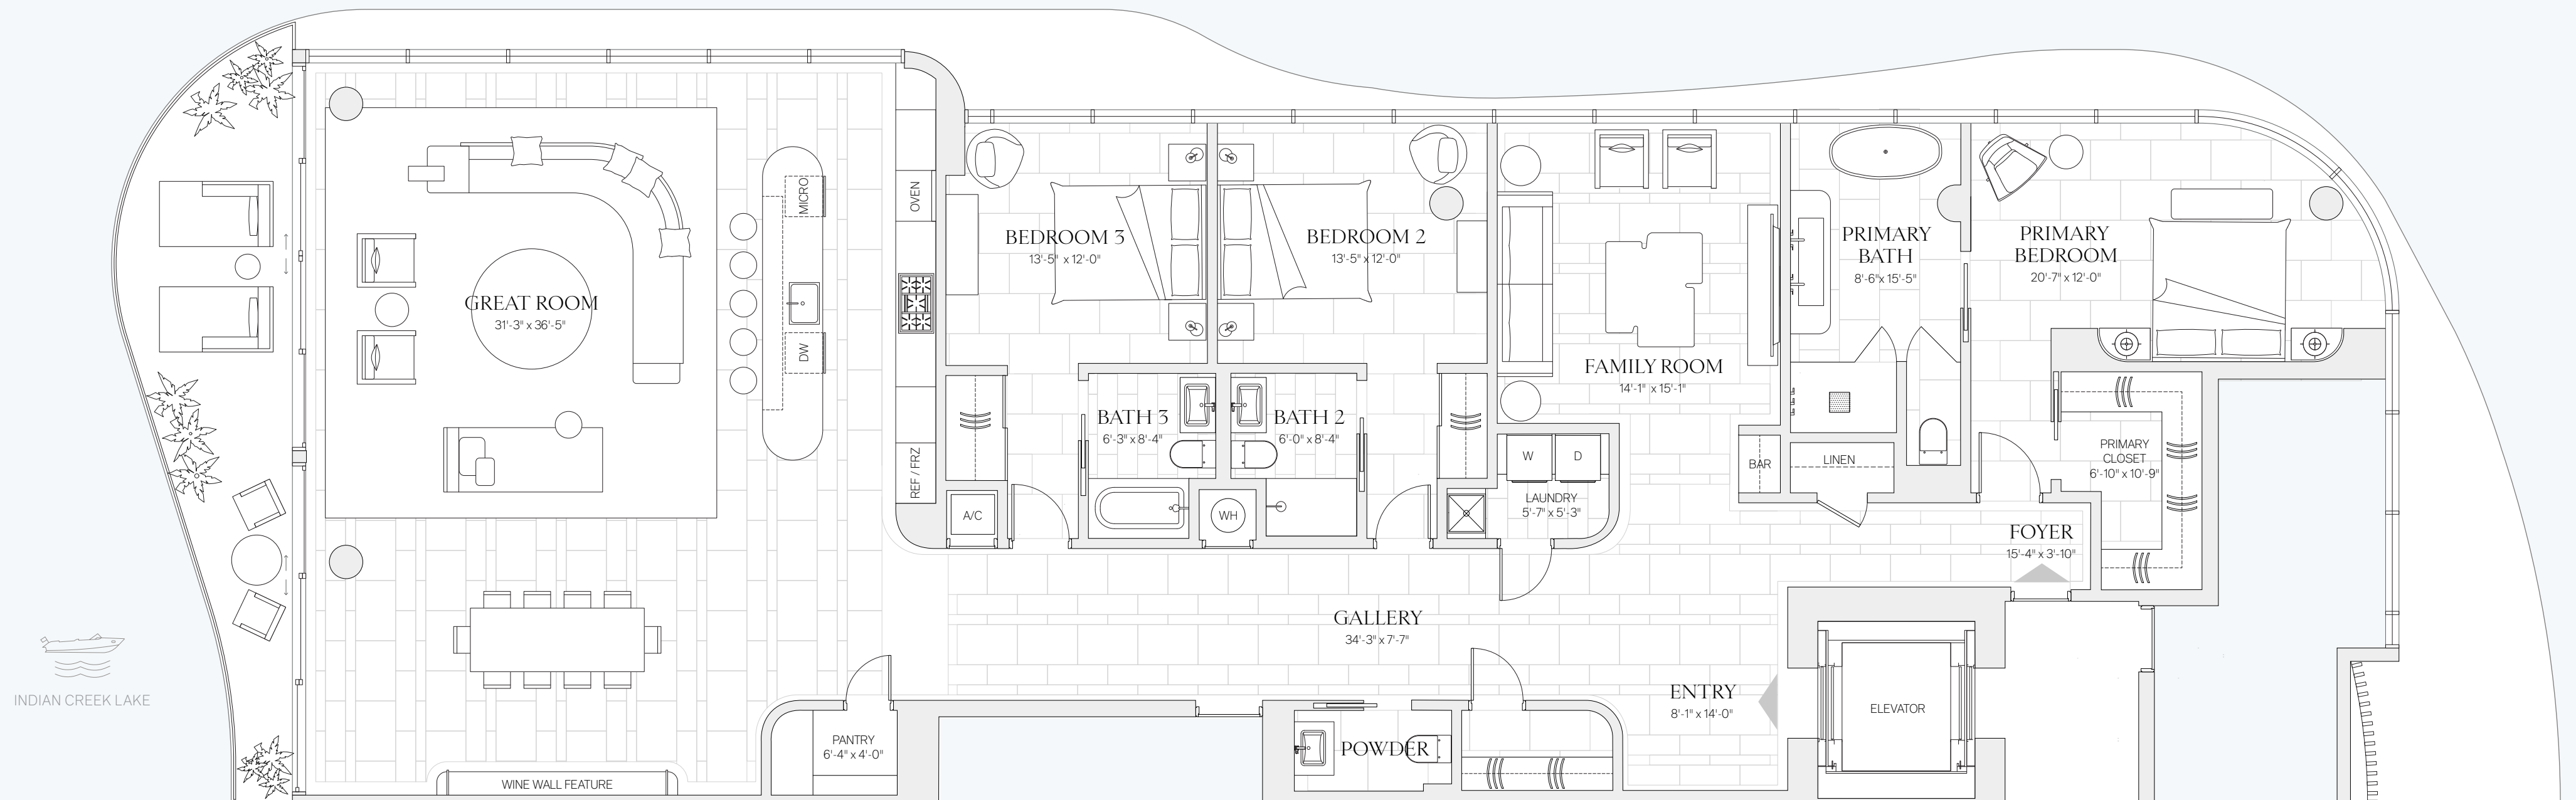

THREE West

Notable FEATURES

- 35' of unobstructed water and golf course views
- Direct elevator entry
- Custom-patterned honed Vanilla Silver Spider stone floors
- Separate Family/Media Room

LEVEL 3

3 Bedrooms 3 Full Baths 1 Powder Room
 3,195 SQFT Interior 230 SQFT Exterior