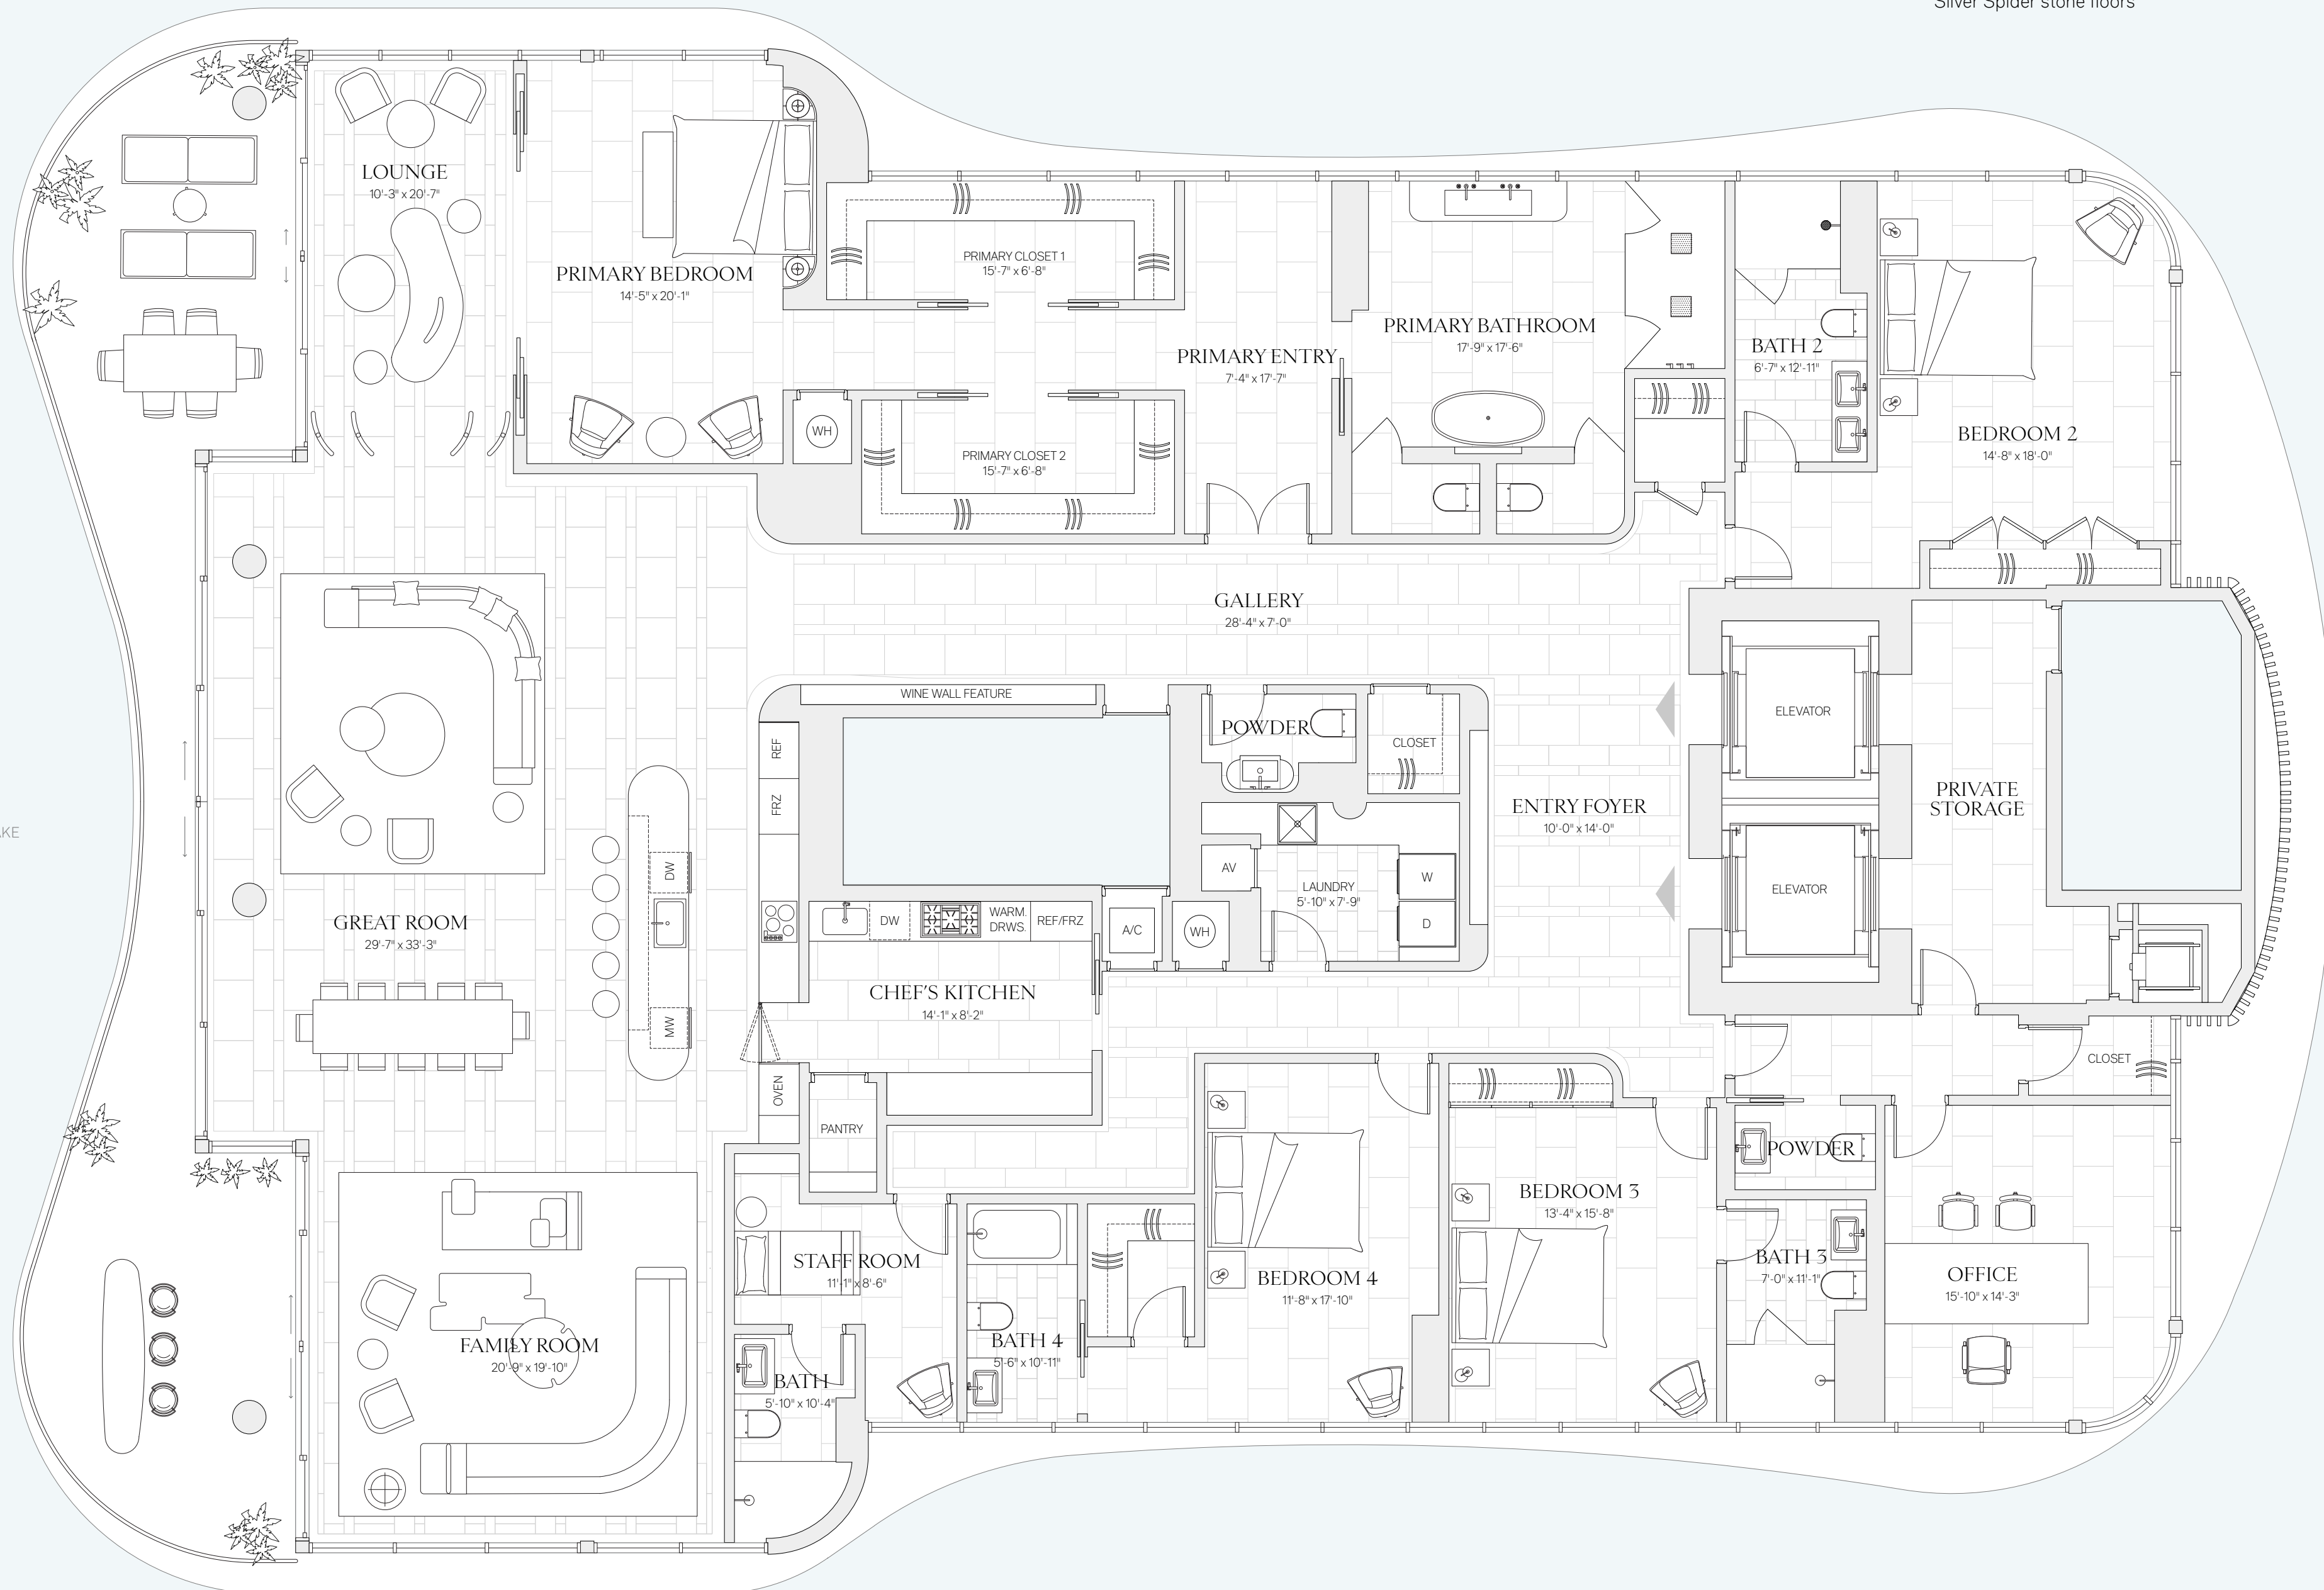

Residence FIVE

Notable FEATURES

- 75' of unobstructed water and golf course views
- Direct elevator entry
- Custom-patterned honed Vanilla Silver Spider stone floors
- Separate Chef's Kitchen
- Family Room and Private Office

LEVEL 5

5 Bedrooms 5 Full Baths 2 Powder Rooms
 6,122 SQFT Interior 653 SQFT Exterior

See disclaimers on the reverse side