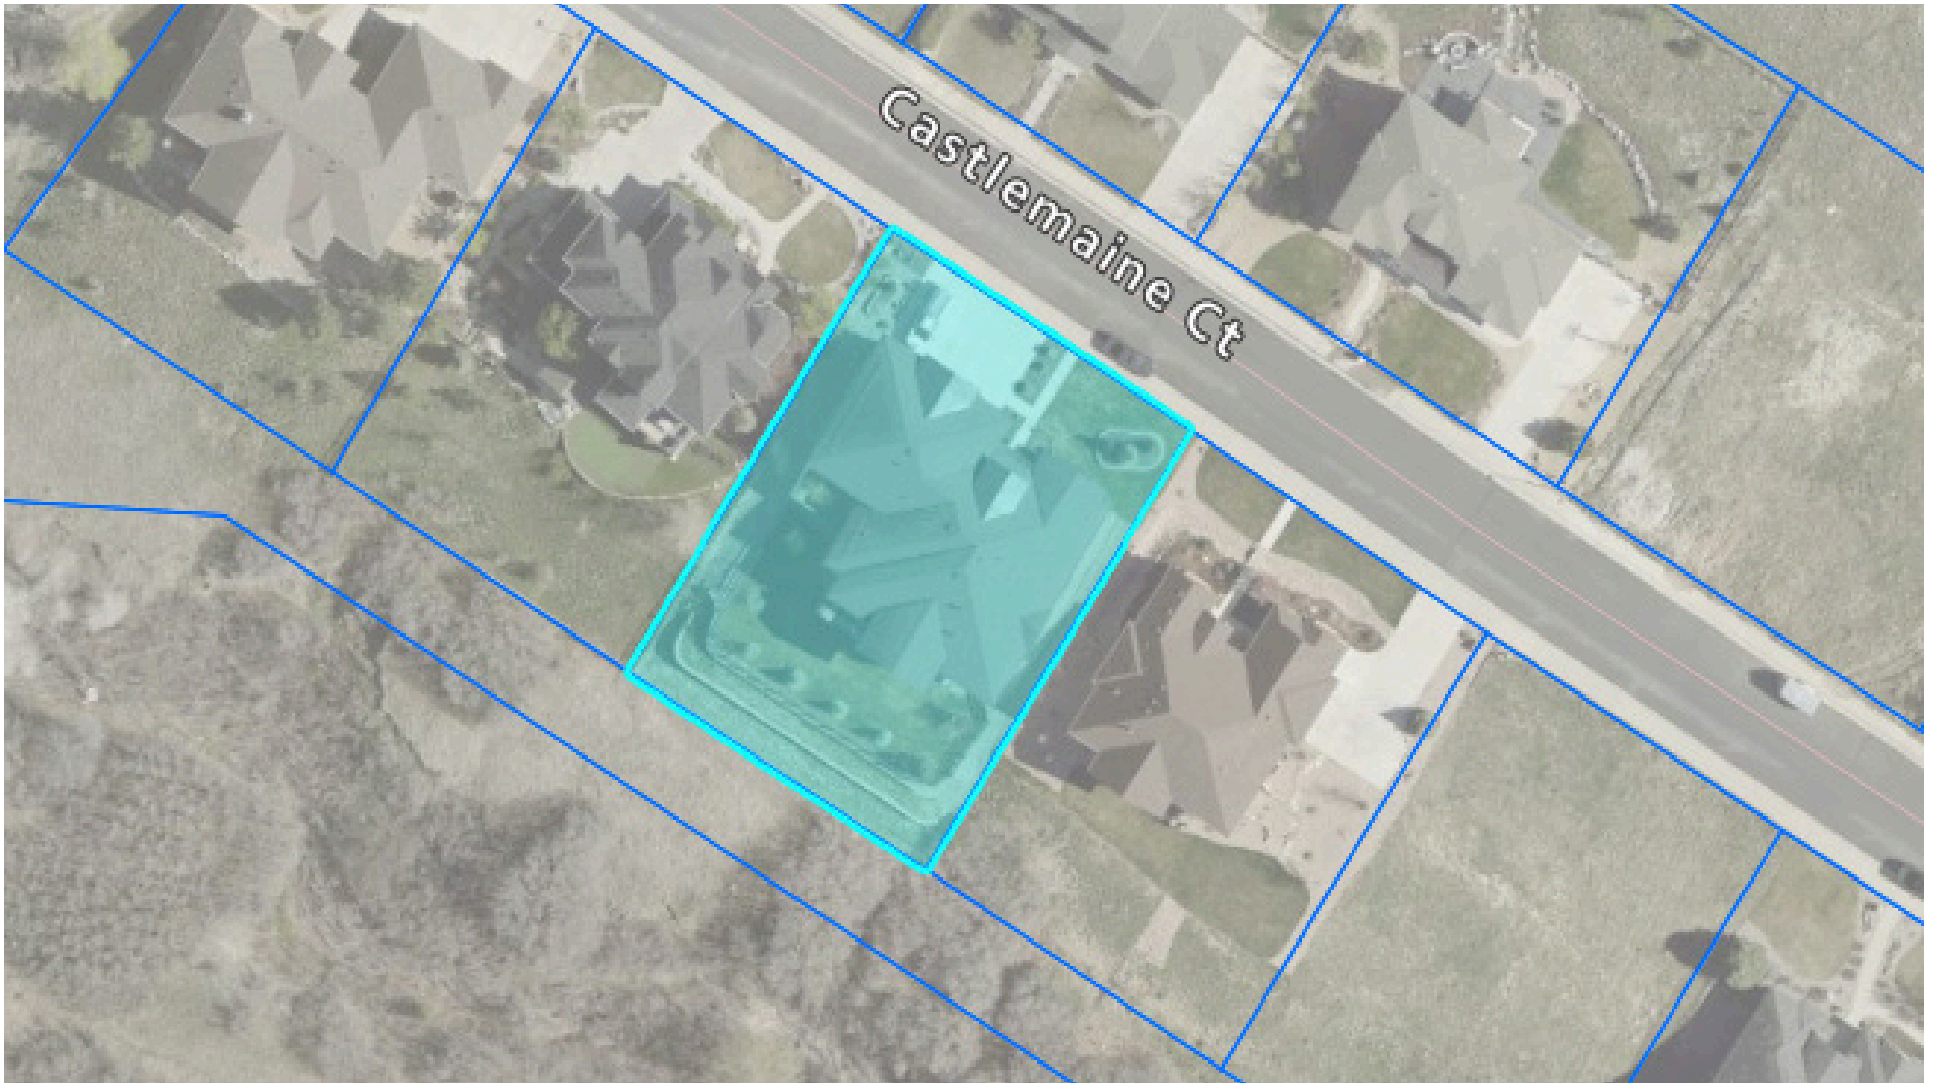

BOUNDARY OUTLINE MAP

stucygroup

258 CASTLEMAINE TRAIL, CASTLE ROCK, COLORADO

*Property map is a visualization for marketing purposes only. Buyer should verify property boundaries.

LIV | Sotheby's
INTERNATIONAL REALTY