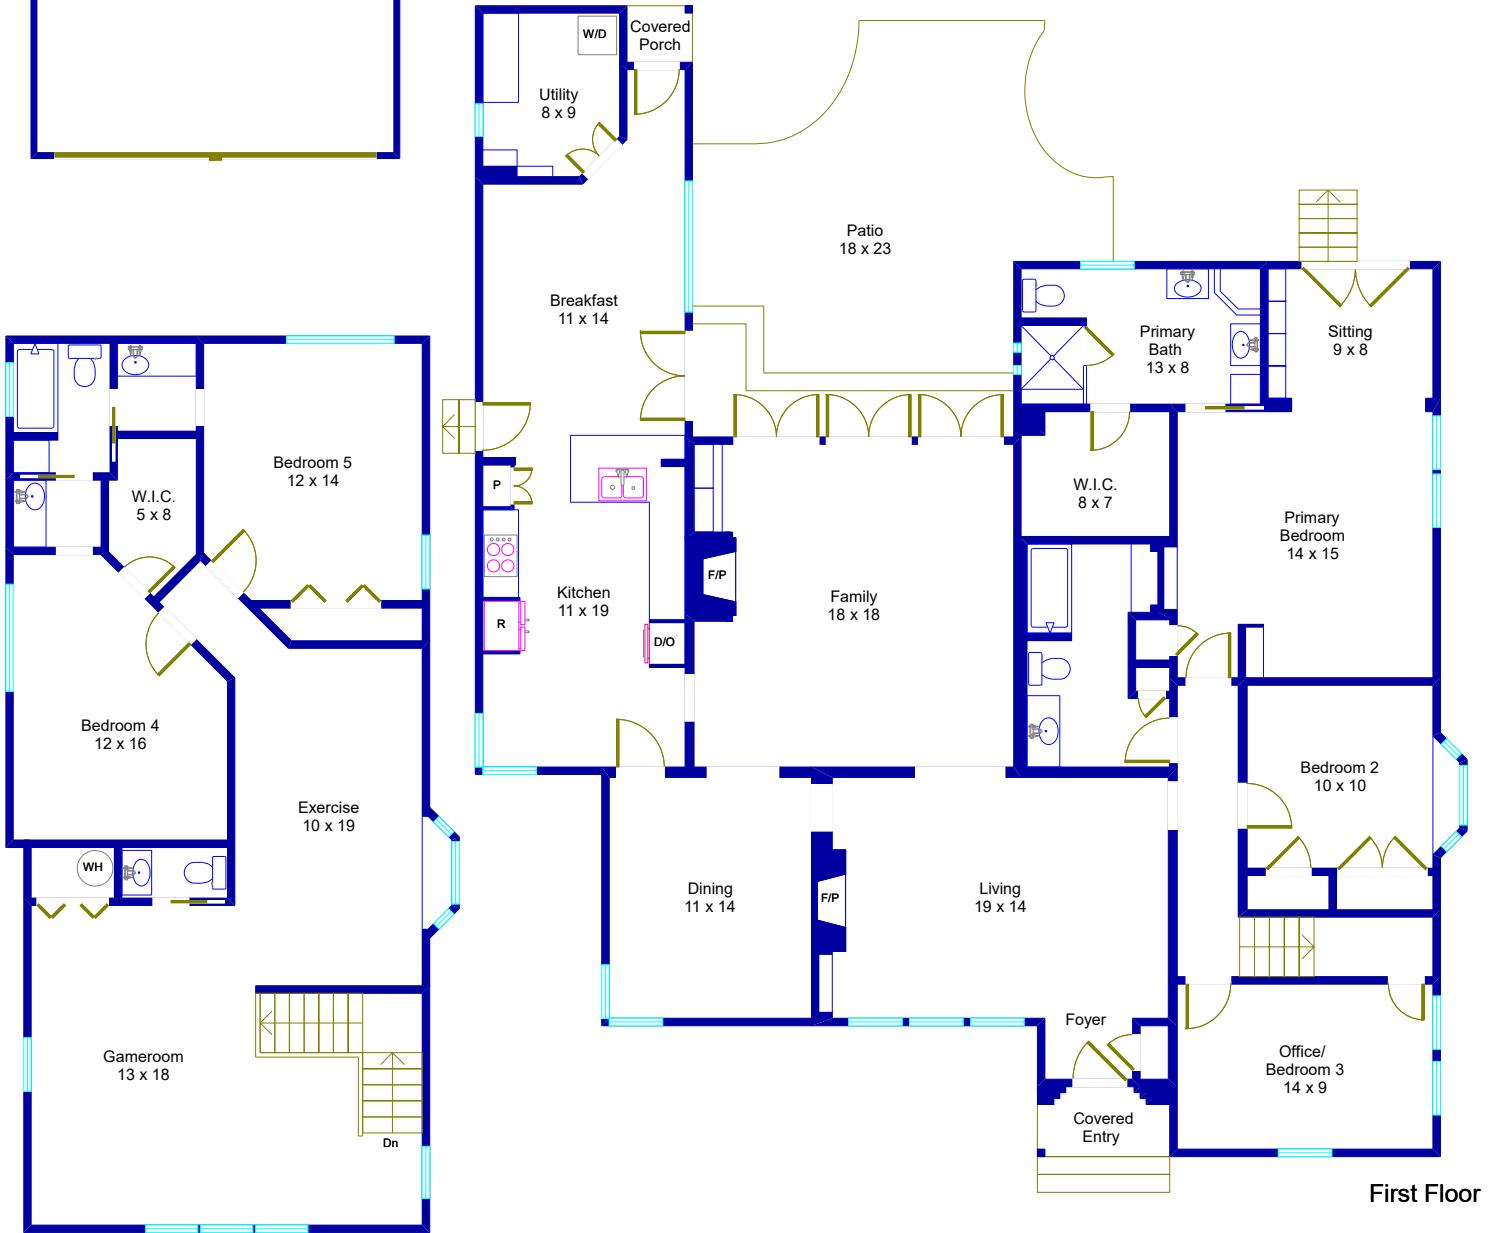

1311 Kent Lane Austin, Texas

First Floor

Second Floor

© Floor Plan Graphics LLC 2026 This floor plan is an artistic rendering only. All dimensions are approximate. Floor Plan Graphics LLC and Moreland Properties make no representation or warranty as to this rendering's accuracy and no measurements or dimensions should be relied upon without independent verification. This floor plan, including all associated square footage data and materials, is the exclusive property of Floor Plan Graphics LLC and is protected by applicable intellectual property laws