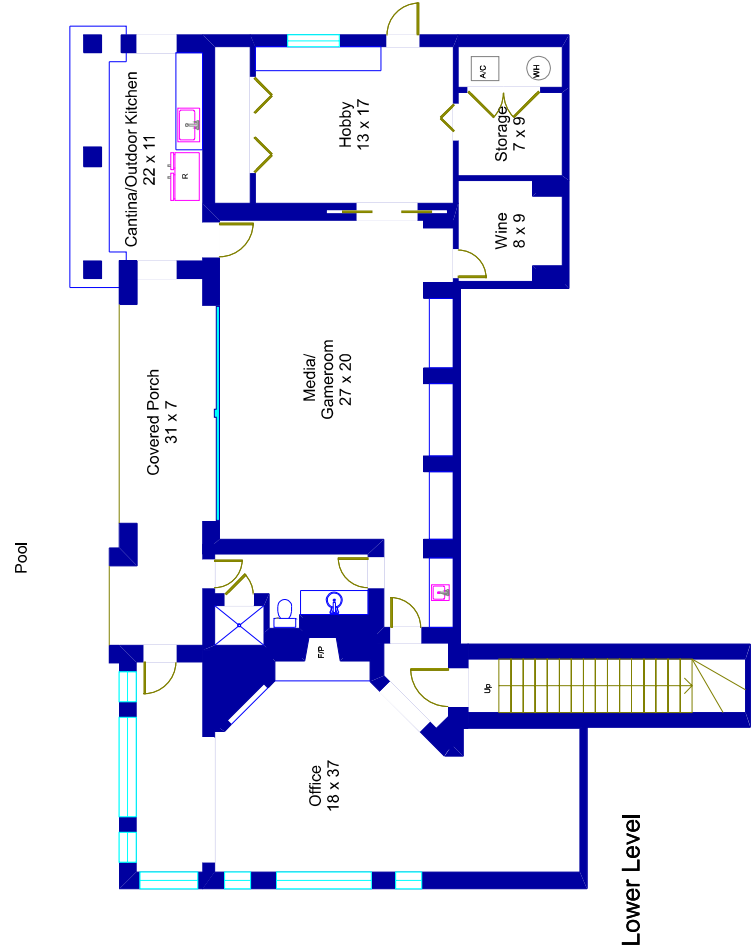

# 3601 Toro Canyon Road Austin, Texas

## Upper Level

© Floor Plan Graphics LLC 2023. This floor plan is an artistic rendering only. All dimensions are approximate. Floor Plan Graphics LLC makes no representation or warranty as to this rendering's accuracy and no measurements or dimensions should be relied upon without independent verification. This floor plan and its respective square footage information and material remain the property of Floor Plan Graphics LLC.