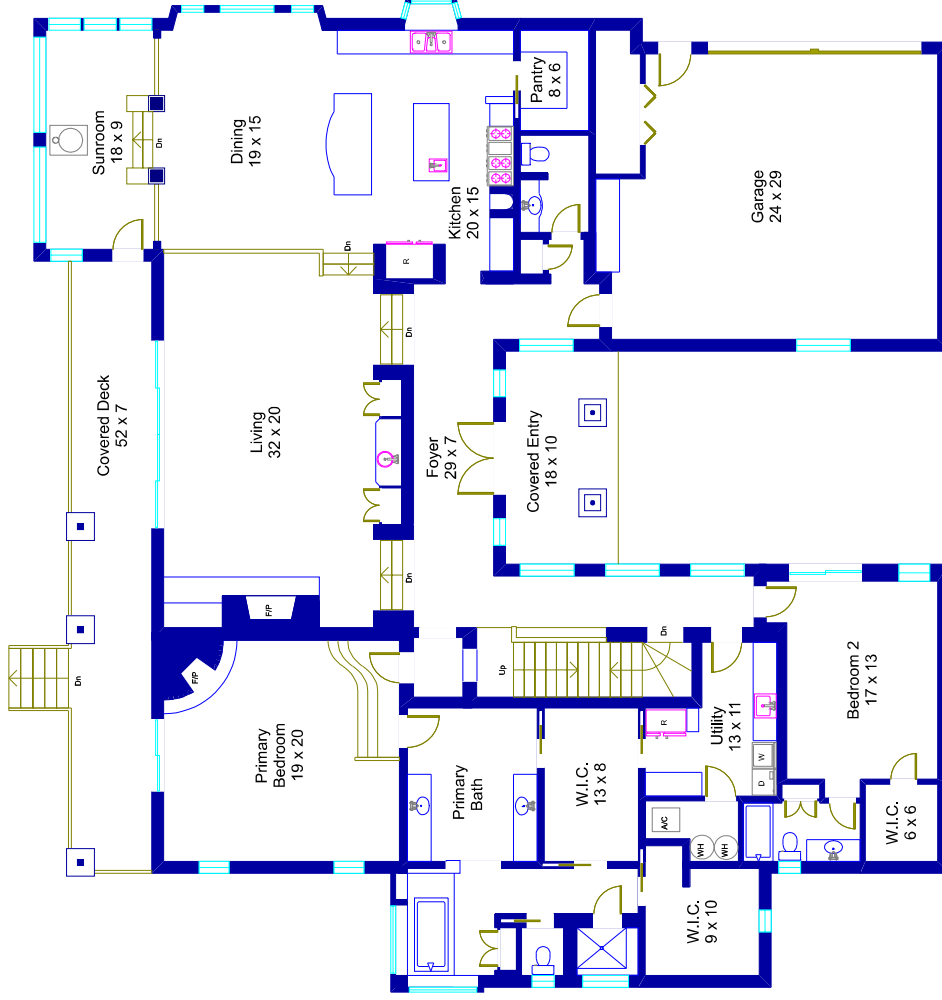

# 3601 Toro Canyon Road Austin, Texas

## Upper Level

© Floor Plan Graphics LLC 2023. This floor plan is an artistic rendering only. All dimensions are approximate. Floor Plan Graphics LLC makes no representation or warranty as to this rendering's accuracy and no measurements or dimensions should be relied upon without independent verification. This floor plan and its respective square footage information and material remain the property of Floor Plan Graphics LLC.