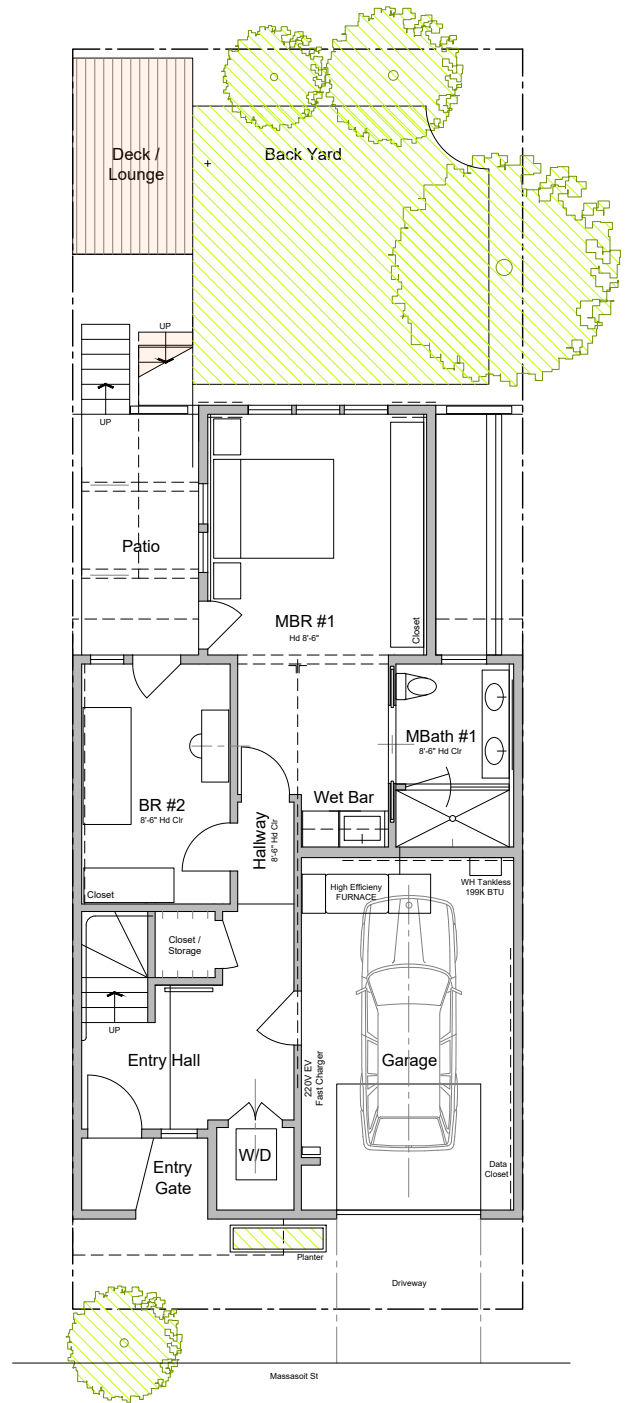

Top Floor
1,010 sf Livable Space

32 Massasoit St San Francisco, CA 94110
4BRs / 2 Bath 1,708 sf

Presented by The Mary Macpherson Team

Ground Floor
698 sf Livable Space
258 sf Garage, Mech. Space

Total :Livable Space: 1,708 sf
Ground Floor: 698 sf
Top Floor: 1,010 sf

Non-Livable Space:
Garage, Mech. Space: 258 sf