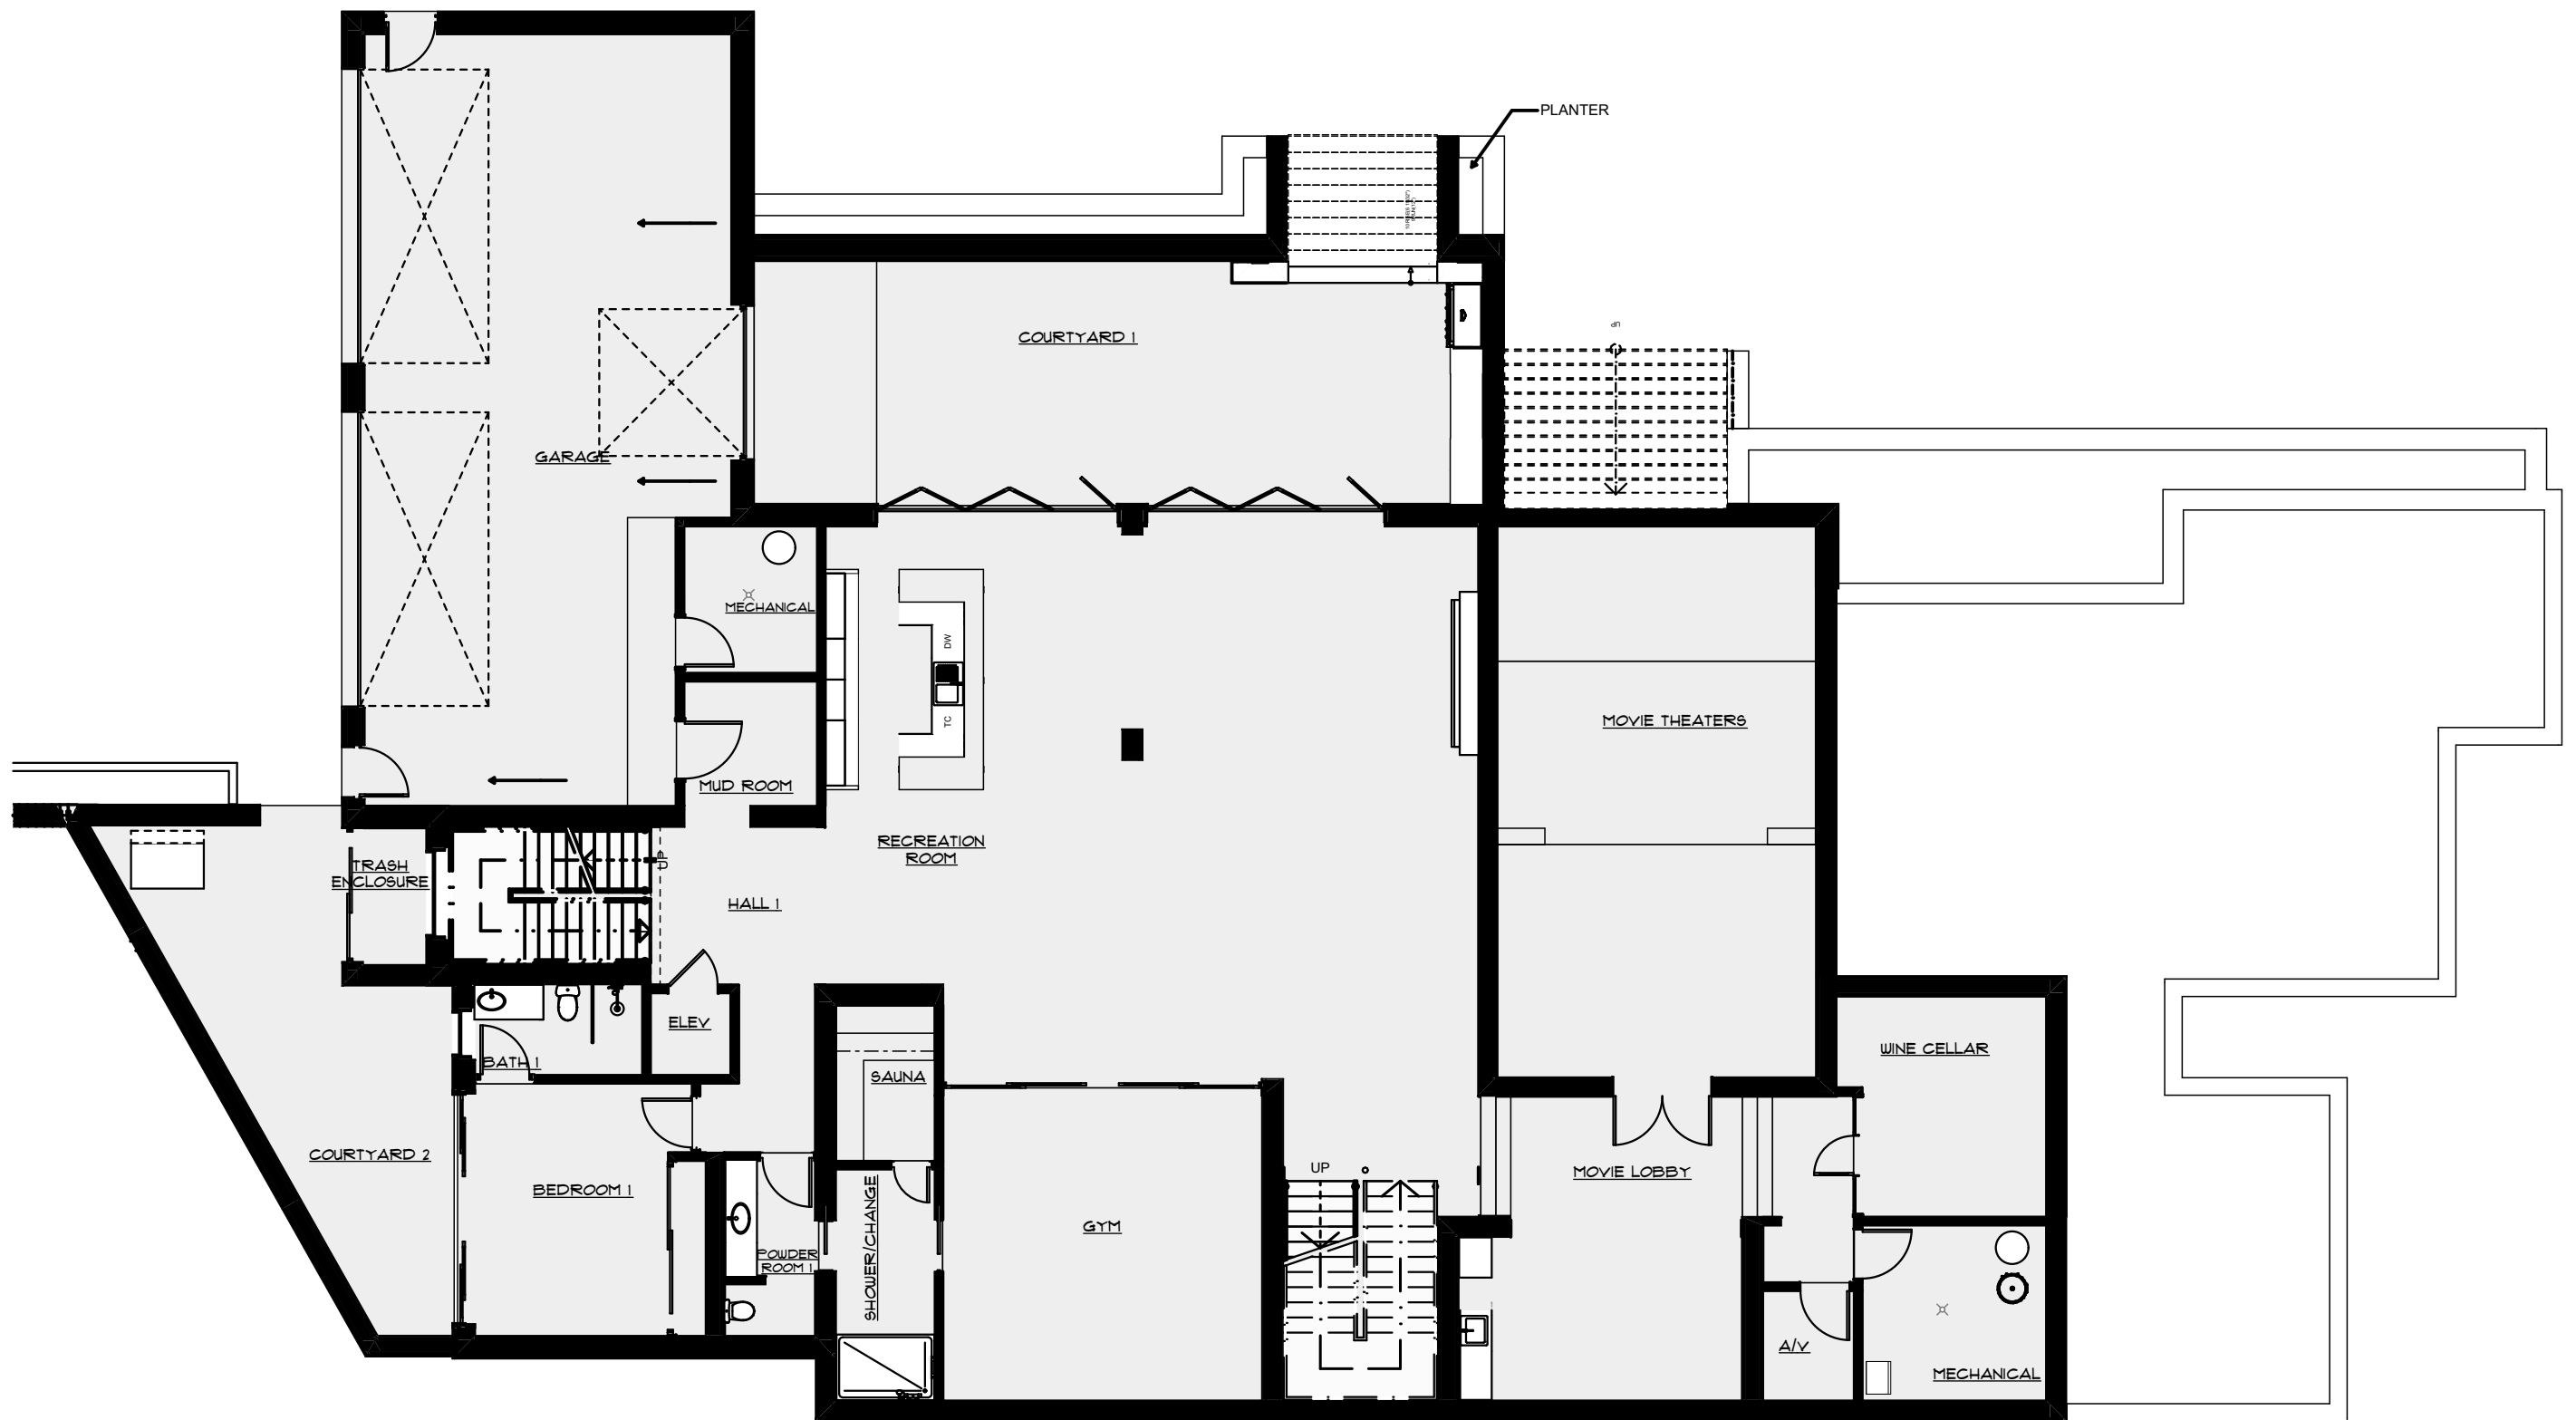

CAMARGO & ASSOCIATES ARCHITECTS INC.
3953 YOLO DRIVE
SAN JOSE, CA 95136

195 ALTA VISTA
#Client Company

BASEMENT FLOOR PLAN
8/24/2018
BR.02