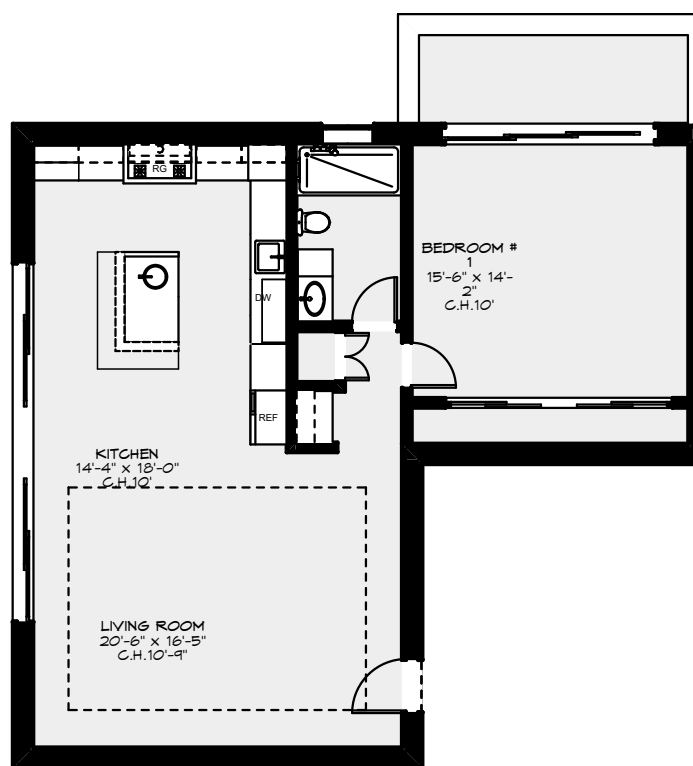

BASEMENT FLOOR PLAN
 8/24/2018
 BR.02

CAMARGO & ASSOCIATES ARCHITECTS INC.
 3953 YOLO DRIVE
 SAN JOSE, CA 95136

195 ALTA VISTA
 #Client Company

MAIN LEVEL FLOOR PLAN
 8/24/2018
 BR.03

CAMARGO & ASSOCIATES ARCHITECTS INC.
3953 YOLO DRIVE
SAN JOSE, CA 95136

195 ALTA VISTA
#Client Company

UPPER LEVEL FLOOR PLAN
8/24/2018
BR.04

CAMARGO & ASSOCIATES ARCHITECTS INC.
3953 YOLO DRIVE
SAN JOSE, CA 95136

195 ALTA VISTA
#Client Company

GUEST HOUSE FLOOR PLAN
8/24/2018
BR.05