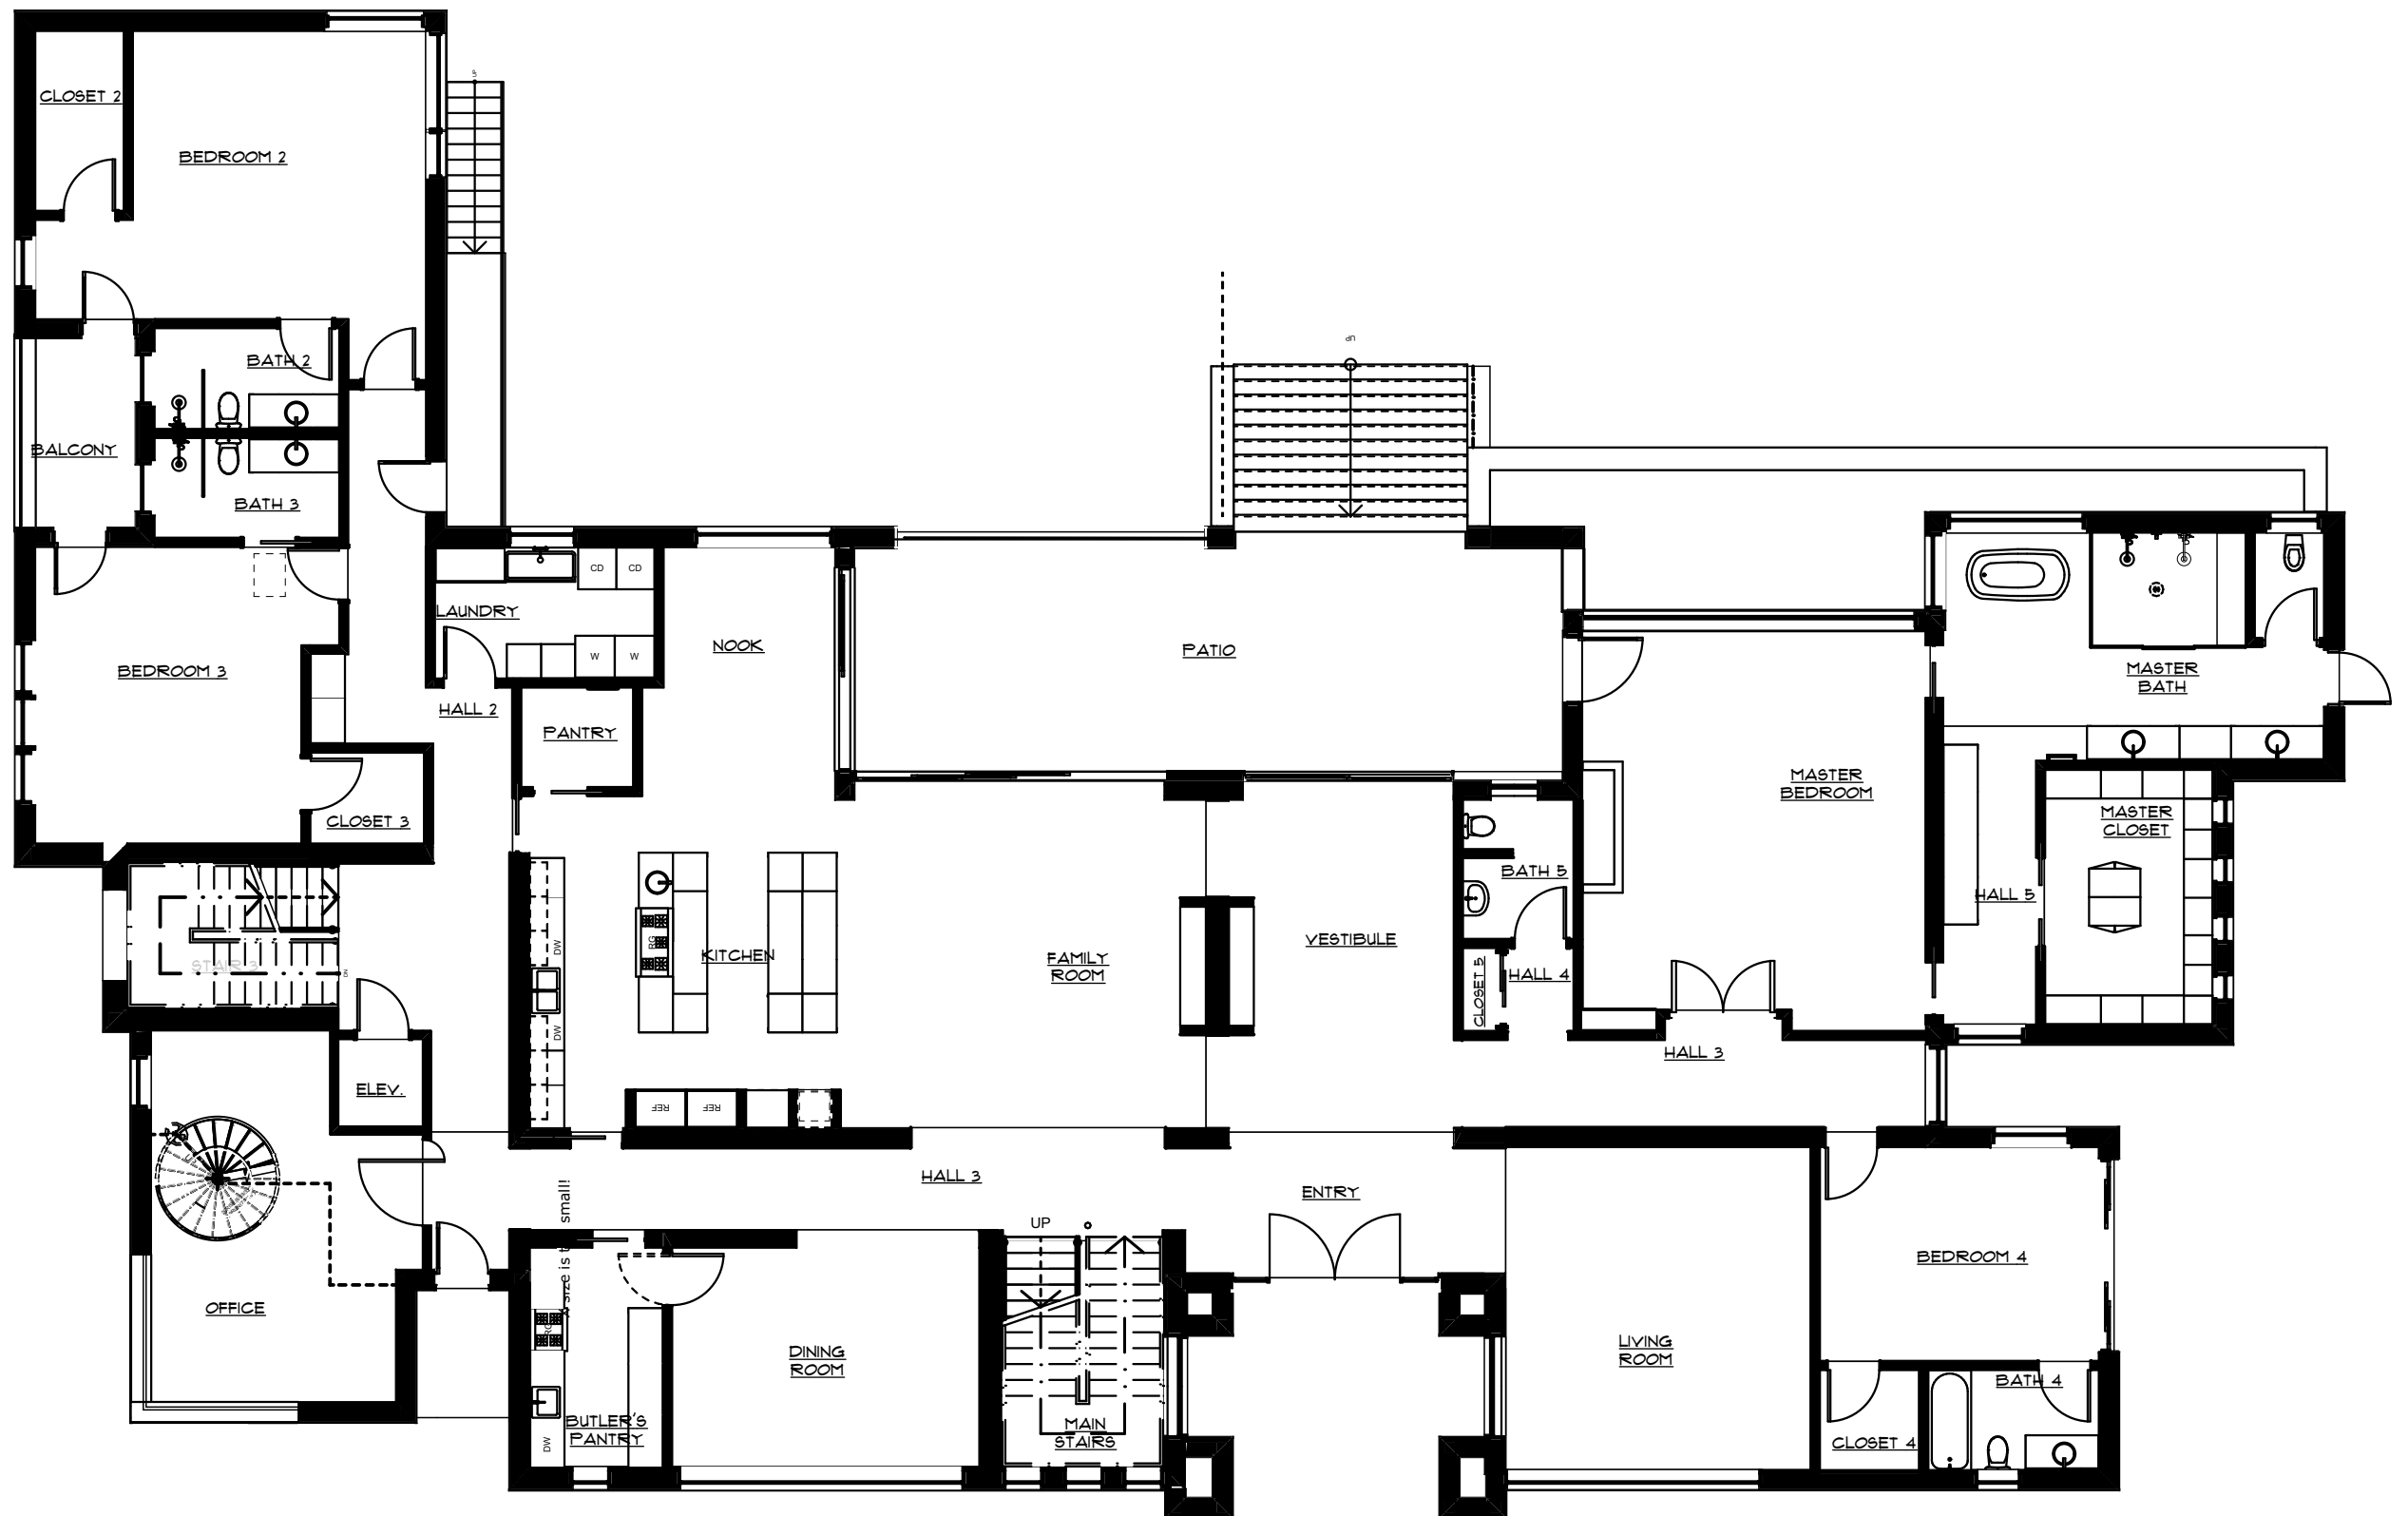

BASEMENT FLOOR PLAN
 8/24/2018
 BR.02

CAMARGO & ASSOCIATES ARCHITECTS INC.
 3953 YOLO DRIVE
 SAN JOSE, CA 95136

195 ALTA VISTA
 #Client Company

MAIN LEVEL FLOOR PLAN
 8/24/2018
 BR.03

CAMARGO & ASSOCIATES ARCHITECTS INC.
3953 YOLO DRIVE
SAN JOSE, CA 95136