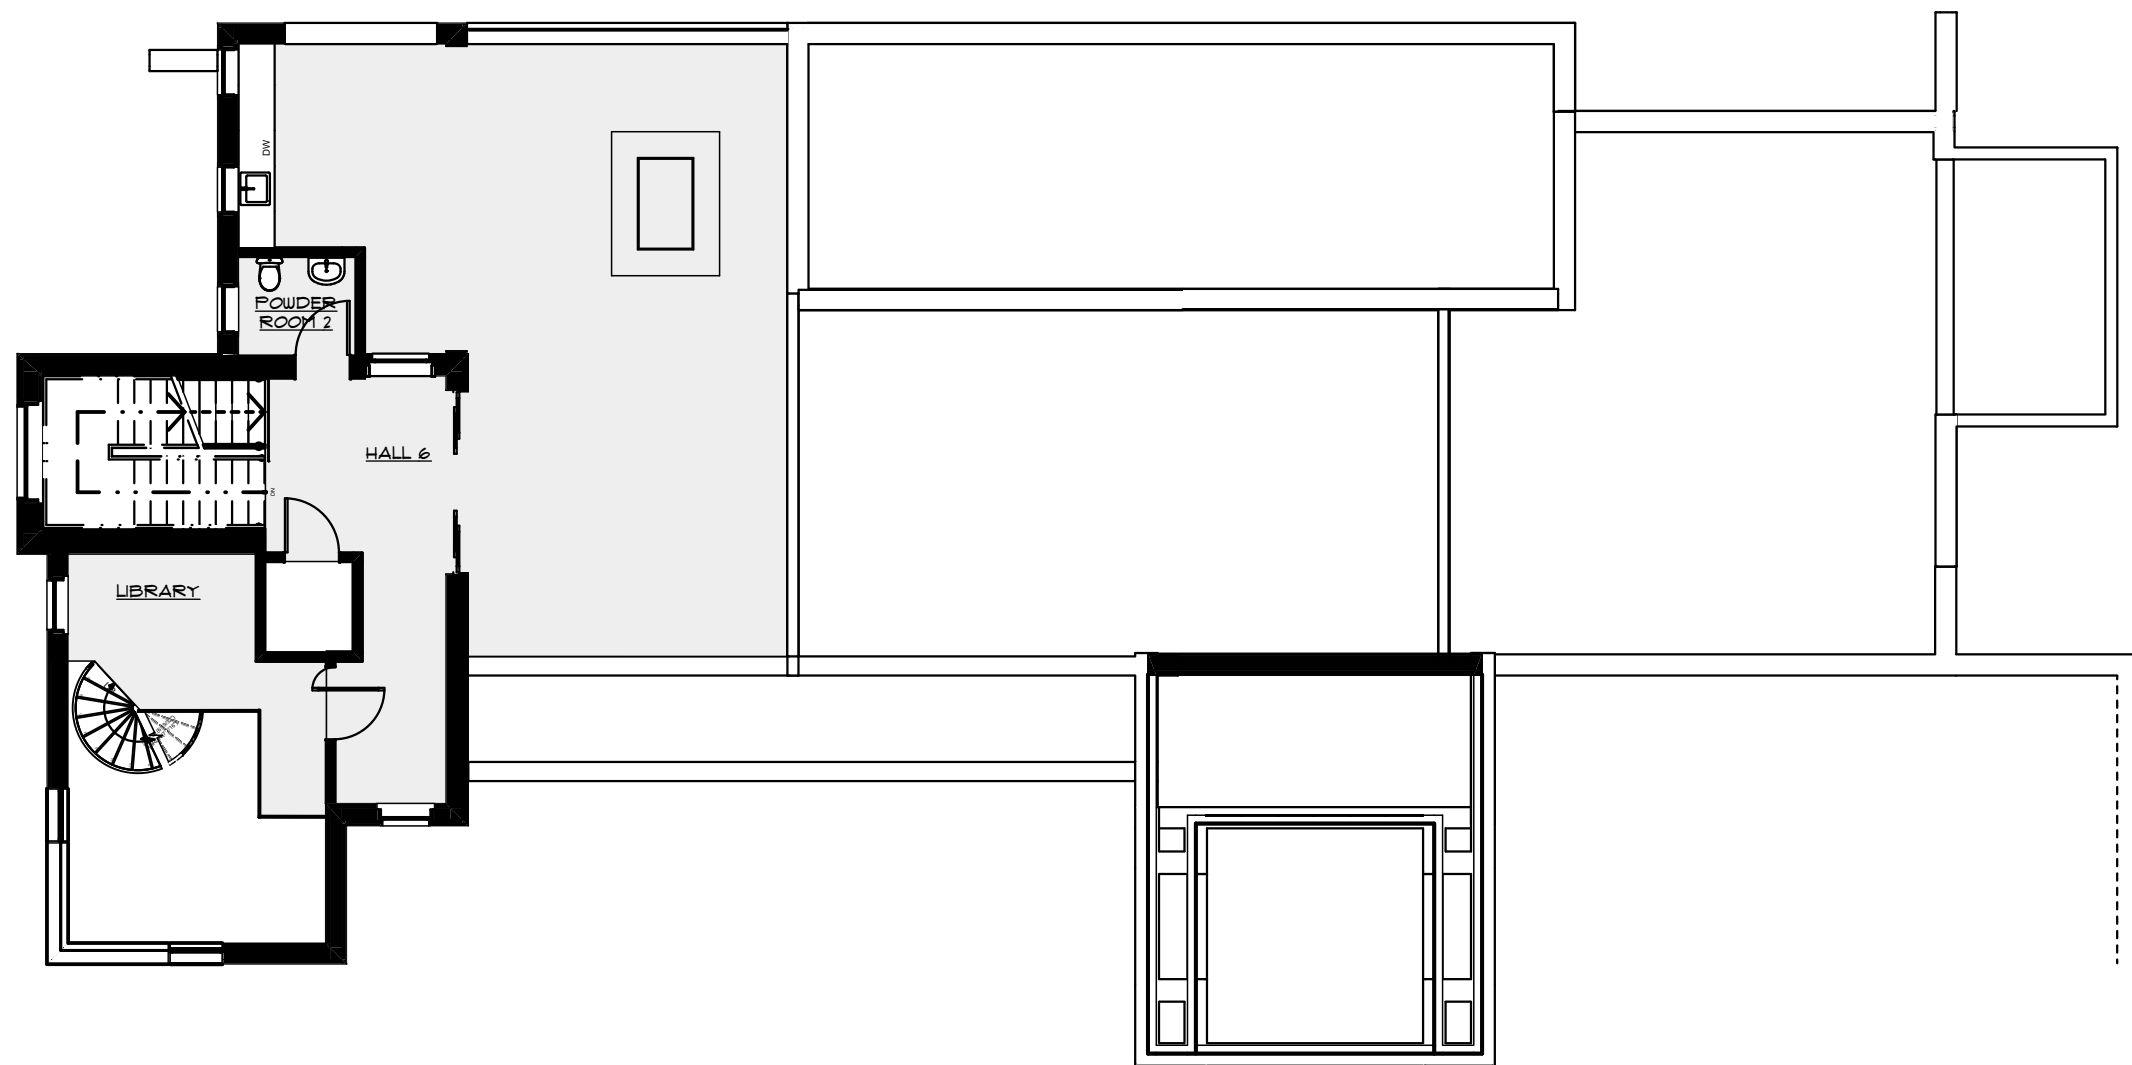

BASEMENT FLOOR PLAN
 8/24/2018
 BR.02

CAMARGO & ASSOCIATES ARCHITECTS INC.
 3953 YOLO DRIVE
 SAN JOSE, CA 95136

195 ALTA VISTA
 #Client Company

MAIN LEVEL FLOOR PLAN
 8/24/2018
 BR.03

CAMARGO & ASSOCIATES ARCHITECTS INC.
3953 YOLO DRIVE
SAN JOSE, CA 95136