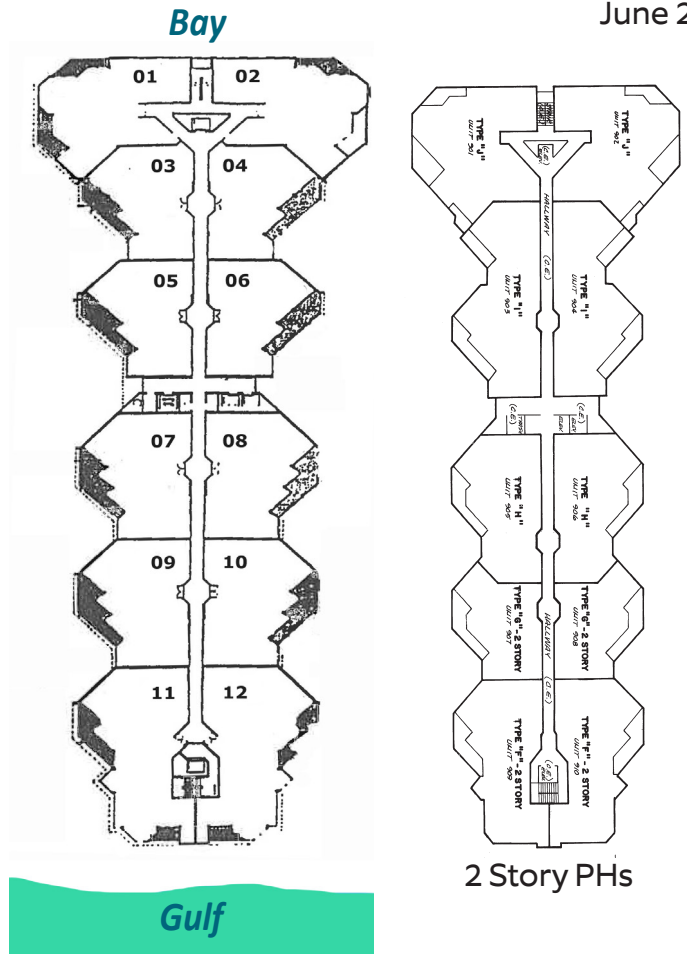

Promenade

June 22, 2026

FOR SALE

ADDRESS	LIST PRICE	SQ. FT.	BR/BA/HB	PARKING	FURNISHING
1211 GULF OF MEXICO DR #109	$1,000,000	1,827	2/2/0	1	Unfurnished
1211 GULF OF MEXICO DR #105	$1,648,000	1,598	2/2/0	-	Furnished/Like New
1211 GULF OF MEXICO DR #709	$1,695,000	1,827	2/2/0	-	Negotiable
1211 GULF OF MEXICO DR #403	$1,695,000	1,585	2/2/0	-	Furnished
1211 GULF OF MEXICO DR #701	$2,125,000	2,100	3/3/0	1	Unfurnished

UNDER CONTRACT

ADDRESS	LIST PRICE	SQ. FT.	BR/BA/HB	PARKING	FURNISHING
1211 GULF OF MEXICO DR #609	$1,395,000	1,827	2/2/0	-	Unfurnished
1211 GULF OF MEXICO DR #301	$1,590,000	2,100	2/3/0	1	-

CLOSED SALES - PAST SIX MONTHS

ADDRESS	LIST PRICE	SOLD PRICE	SQ. FT.	BR/BA/HB	PARKING	FURNISHING
1211 GULF OF MEXICO DR #704	$889,000	$860,000	1,585	2/2/0	1	Unfurnished
1211 GULF OF MEXICO DR #206	$885,000	$865,000	1,598	2/2/0	1	Partial
1211 GULF OF MEXICO DR #610	$1,395,000	$1,278,000	1,827	2/2/0	-	Furnished
1211 GULF OF MEXICO DR #505	$1,499,000	$1,395,000	1,598	2/2/0	1	Furnished

*WE MADE IT HAPPEN

*LISTED AND/OR SOLD BY THE JUDY KEPECZ-HAYS TEAM OF REALTORS

**LISTED AND/OR SOLD BY COLDWELL BANKER

VIEW ALL MARKET REPORTS ON OUR WEBSITE:

Please call us if you have any real estate needs. We will care for one of your most valuable assets with the same dedication and expertise as if it were our own. We are here for you!

Judy Kepez-Hays 941.587.1700

Kepez@JudyHays.com | www.LongboatKeyLuxury.com

Trusted Vendors of Choice

Miguel Ortiz, Window Cleaning: 941.226.4291 | Derek Overholt, Construction: 941.232.2357 | Matthew Lach, SRQ Electrical: 941.413.9441

Report based on information from the My Florida Regional Multiple Listing Service, Inc. This information may or may not include all listed, expired, withdrawn, pending or sold properties of one or more members of the My Florida Regional Multiple Listing Service.