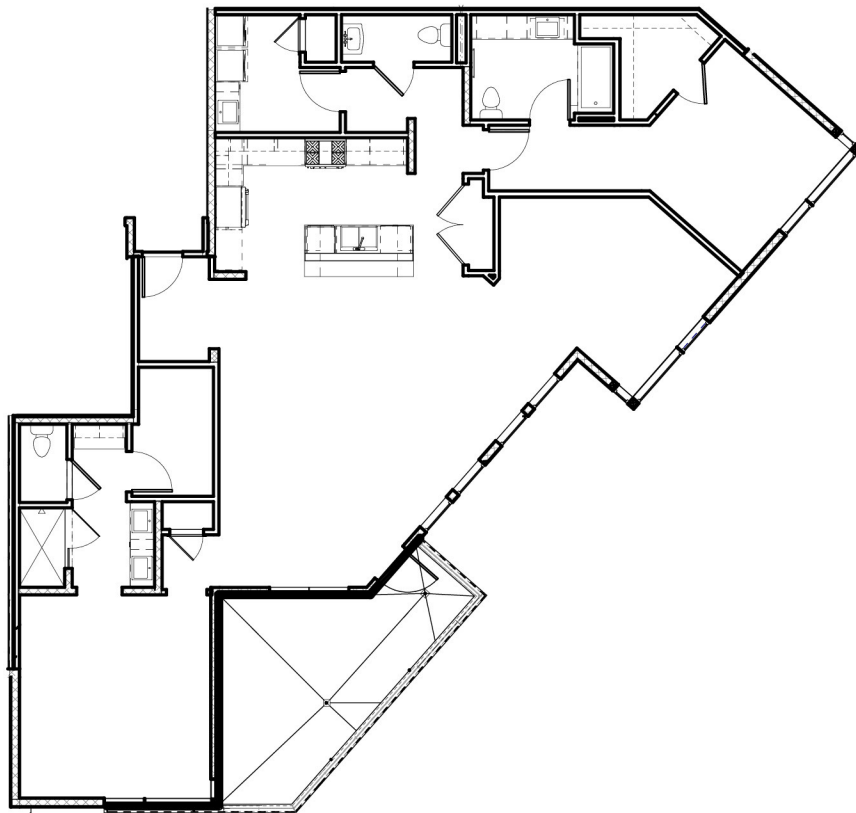

SHOREHOUSE

FLOORPLANS

Shorehouse
Huntington Beach
20 Units Available

UNIT A THE AUGUST

2 Bedroom
2.5 Bathroom
1,618 Square Foot Unit
203 Square Foot Deck
3 Units Available

UNIT B THE BRADSHAW

2 Bedroom
2.5 Bathroom
1,530 Square Foot Unit
198 Square Foot Deck
3 Units Available

UNIT C THE CARROLL

2 Bedroom
2.5 Bathroom
1,661 Square Foot Unit
235 Square Foot Deck
3 Units Available

UNIT D THE DUKE

2 Bedroom
2.5 Bathroom + Den
1,941 Square Foot Unit
233 Square Foot Deck
3 Units Available

Realtor®

714.308.0986

james.ransom@compass.com

DRE 01910700

UNIT D THE DUKE

2 Bedroom
2.5 Bathroom + Den
1,941 Square Foot Unit
233 Square Foot Deck
3 Units Available

RANSOMHOUSE

JAMES RANSOM

Realtor®

714.308.0986

james.ransom@compass.com

DRE 01910700

UNIT E THE AIKAU

1 Bedroom
1.5 Bathroom
1,196 Square Foot Unit
208 Square Foot Deck
3 Units Available

RANSOMHOUSE

JAMES RANSOM