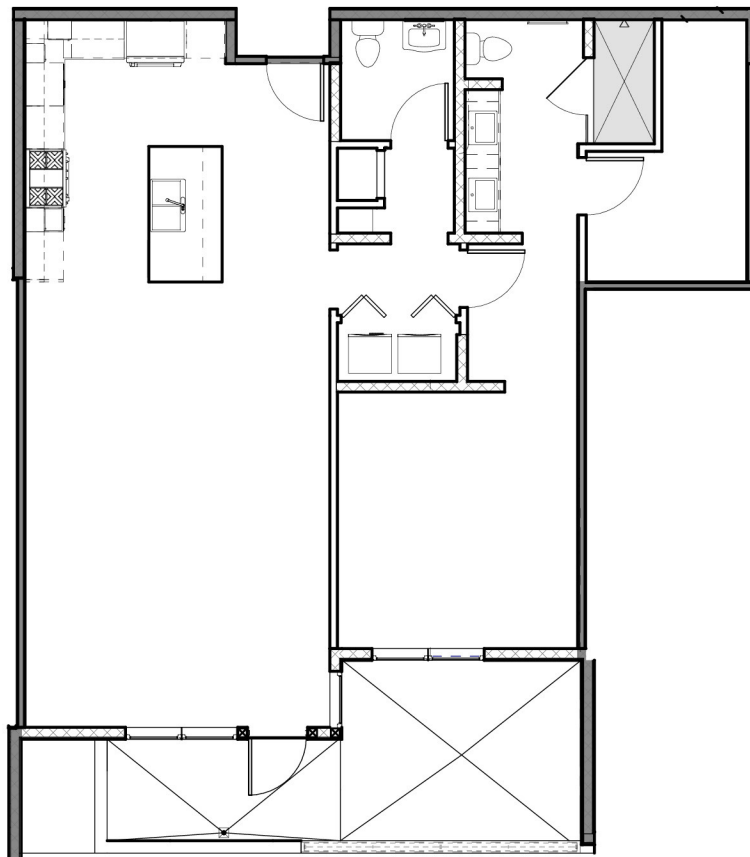

SHOREHOUSE

FLOORPLANS

Shorehouse
Huntington Beach
20 Units Available

UNIT A THE AUGUST

2 Bedroom
2.5 Bathroom
1,618 Square Foot Unit
203 Square Foot Deck
3 Units Available

UNIT B THE BRADSHAW

2 Bedroom
2.5 Bathroom
1,530 Square Foot Unit
198 Square Foot Deck
3 Units Available

UNIT C THE CARROLL

2 Bedroom
2.5 Bathroom
1,661 Square Foot Unit
235 Square Foot Deck
3 Units Available

UNIT D THE DUKE

2 Bedroom
2.5 Bathroom + Den
1,941 Square Foot Unit
233 Square Foot Deck
3 Units Available

Realtor®

714.308.0986

james.ransom@compass.com

DRE 01910700

UNIT E THE AIKAU

1 Bedroom
1.5 Bathroom
1,196 Square Foot Unit
208 Square Foot Deck
3 Units Available

RANSOMHOUSE

JAMES RANSOM

Realtor®

714.308.0986

james.ransom@compass.com

DRE 01910700

UNIT F THE FREETH

2 Bedroom
2.5 Bathroom
1,828 Square Foot Unit
377 Square Foot Deck
2 Units Available

RANSOMHOUSE

JAMES RANSOM