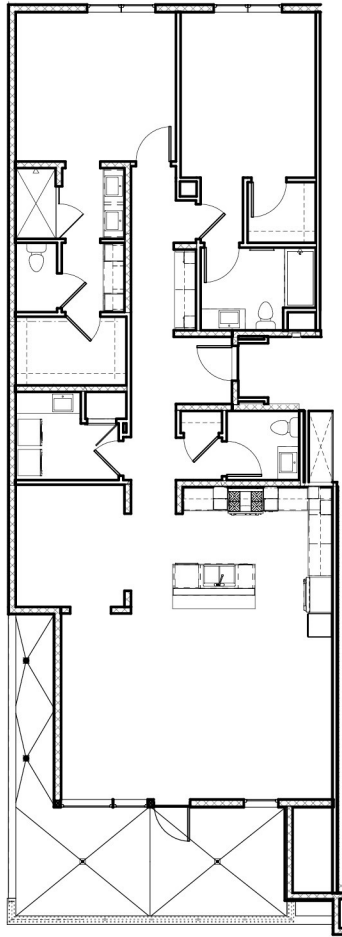

SHOREHOUSE

FLOORPLANS

Shorehouse
Huntington Beach
20 Units Available

UNIT A THE AUGUST

2 Bedroom
2.5 Bathroom
1,618 Square Foot Unit
203 Square Foot Deck
3 Units Available

UNIT B THE BRADSHAW

2 Bedroom
2.5 Bathroom
1,530 Square Foot Unit
198 Square Foot Deck
3 Units Available

UNIT C THE CARROLL

2 Bedroom
2.5 Bathroom
1,661 Square Foot Unit
235 Square Foot Deck
3 Units Available

UNIT D THE DUKE

2 Bedroom
2.5 Bathroom + Den
1,941 Square Foot Unit
233 Square Foot Deck
3 Units Available

Realtor®

714.308.0986

james.ransom@compass.com

DRE 01910700

UNIT F THE FREETH

2 Bedroom
2.5 Bathroom
1,828 Square Foot Unit
377 Square Foot Deck
2 Units Available

RANSOMHOUSE

JAMES RANSOM

Realtor®

714.308.0986

james.ransom@compass.com

DRE 01910700

UNIT G THE GIDGET

2 Bedroom
2.5 Bathroom + Den
1,793 Square Foot Unit
291 Square Foot Deck
2 Units Available

RANSOMHOUSE

JAMES RANSOM