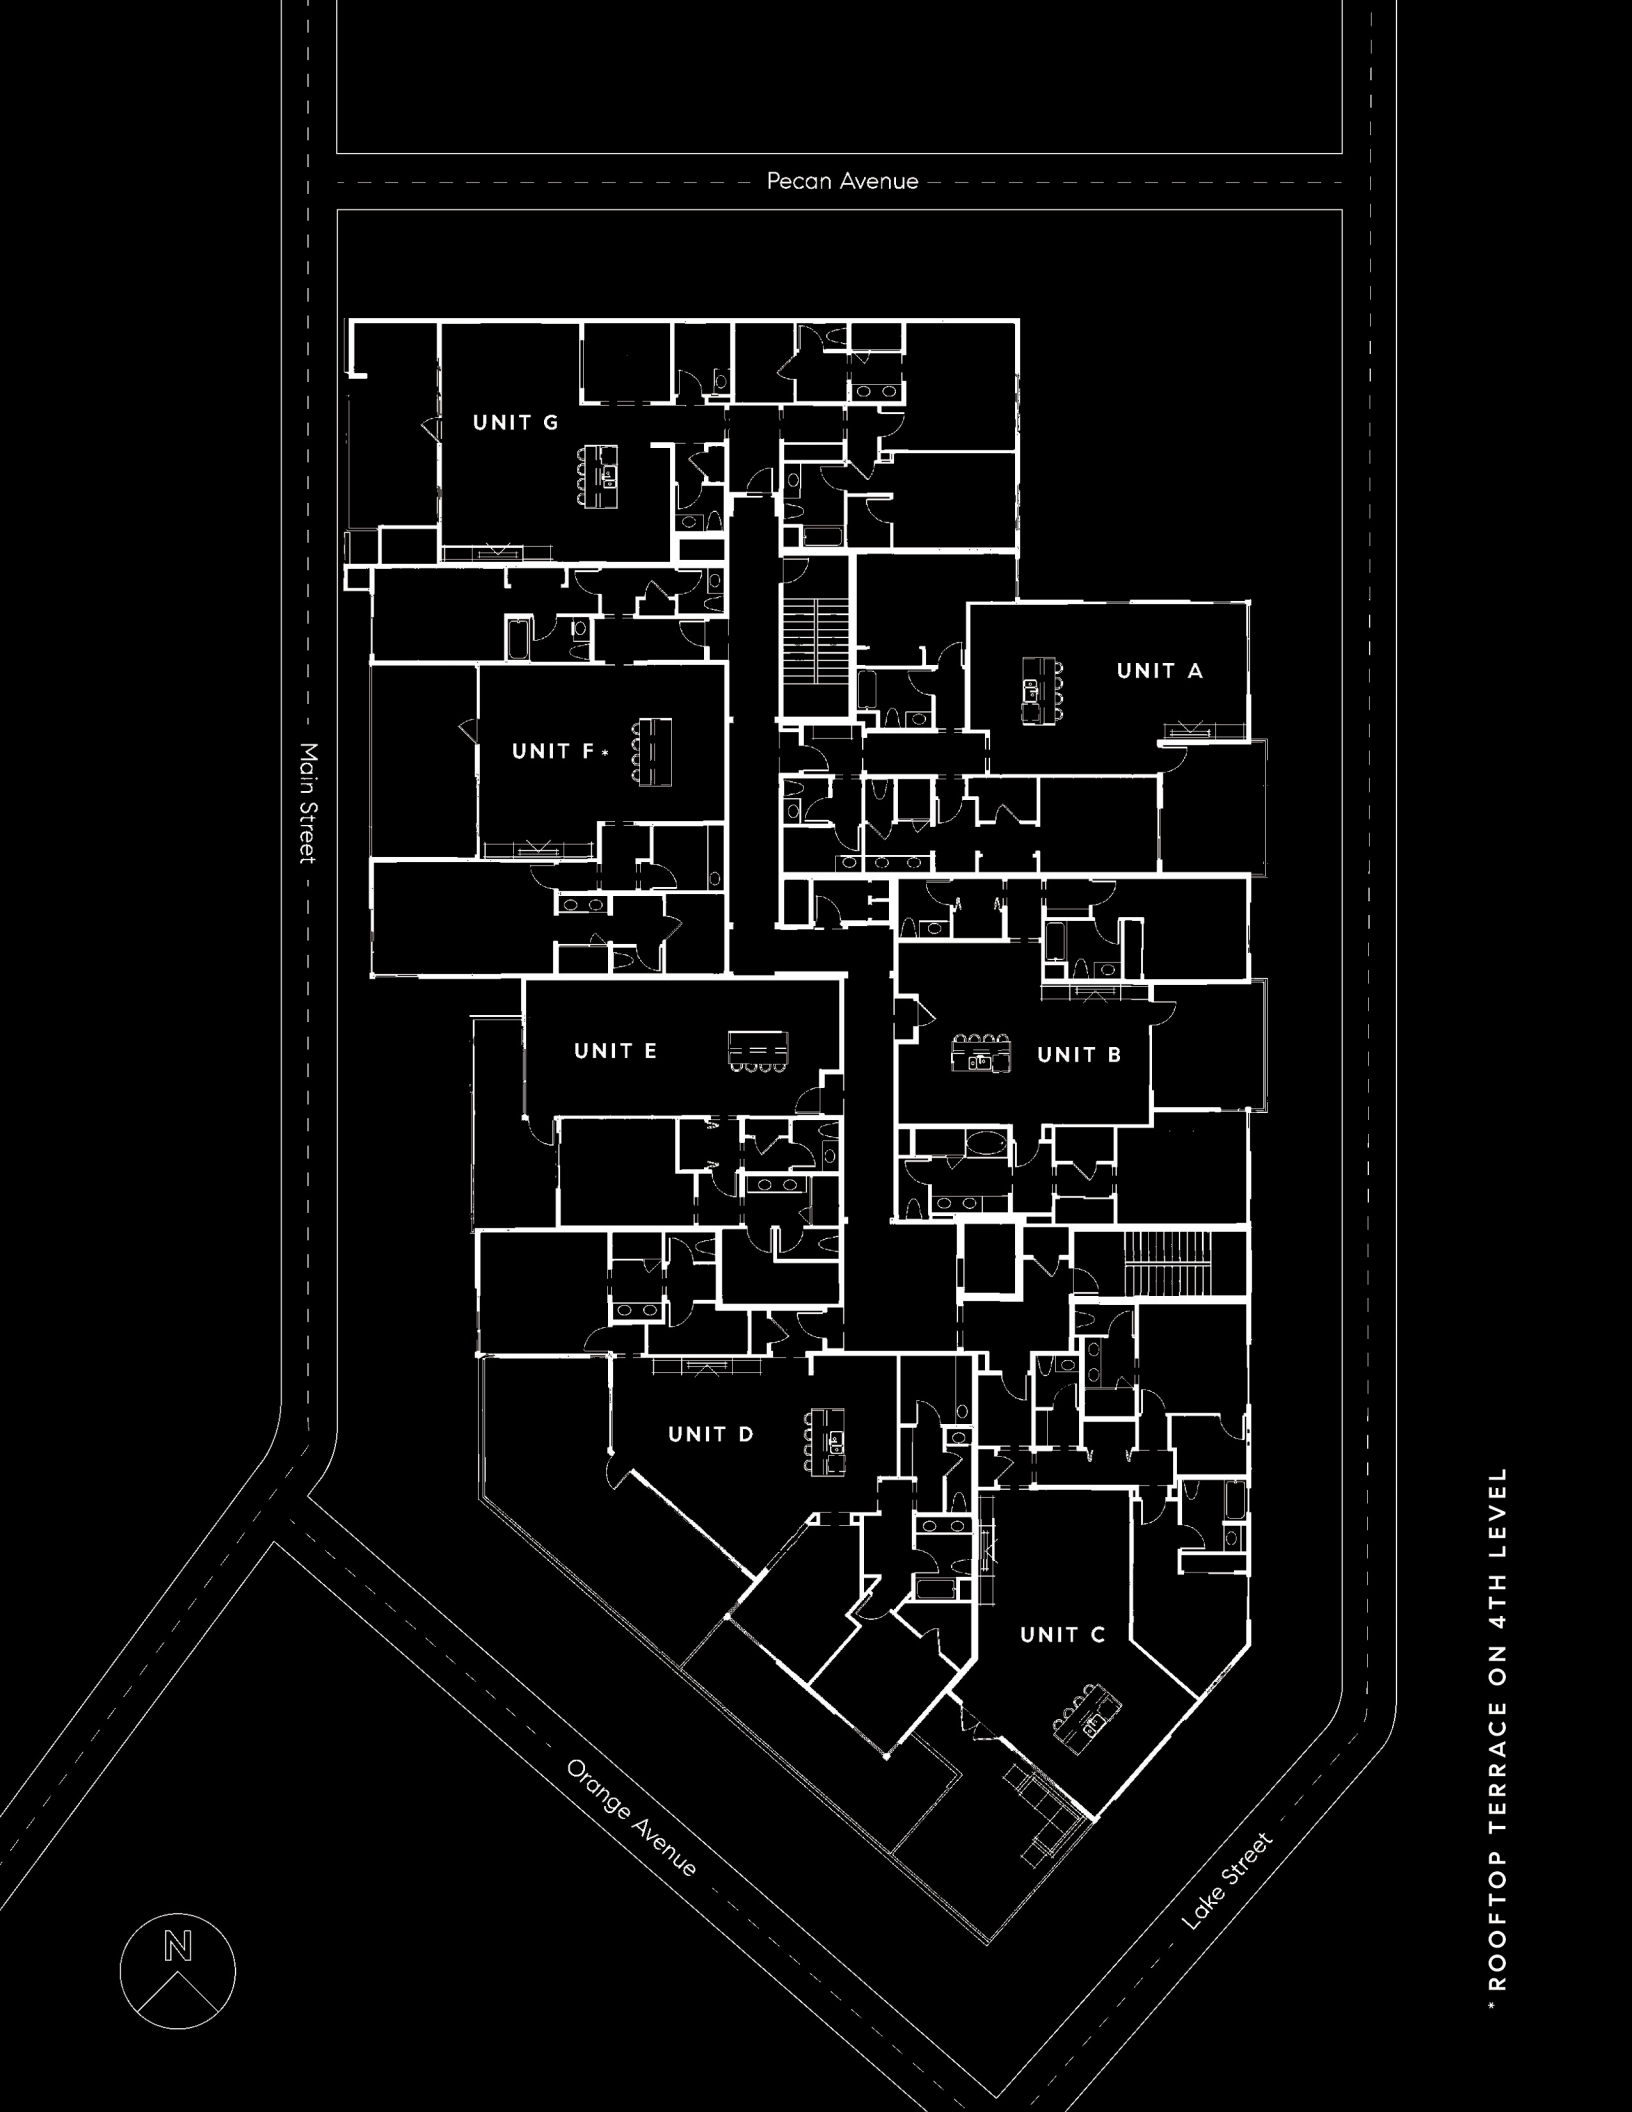

SHOREHOUSE

FLOORPLANS

Shorehouse
Huntington Beach
20 Units Available

UNIT A THE AUGUST

2 Bedroom
2.5 Bathroom
1,618 Square Foot Unit
203 Square Foot Deck
3 Units Available

UNIT B THE BRADSHAW

2 Bedroom
2.5 Bathroom
1,530 Square Foot Unit
198 Square Foot Deck
3 Units Available

UNIT C THE CARROLL

2 Bedroom
2.5 Bathroom
1,661 Square Foot Unit
235 Square Foot Deck
3 Units Available

UNIT D THE DUKE

2 Bedroom
2.5 Bathroom + Den
1,941 Square Foot Unit
233 Square Foot Deck
3 Units Available

UNIT E THE AIKAU

1 Bedroom
1.5 Bathroom
1,196 Square Foot Unit
208 Square Foot Deck
3 Units Available

UNIT F THE FREETH

2 Bedroom
2.5 Bathroom
1,828 Square Foot Unit
377 Square Foot Deck
2 Units Available

UNIT G THE GIDGET

2 Bedroom
2.5 Bathroom + Den
1,793 Square Foot Unit
291 Square Foot Deck
2 Units Available

UNIT G.2 THE TOWNEND

2 Bedroom
2.5 Bathroom + Den
1,860 Square Foot Unit
253 Square Foot Deck
1 Unit Available