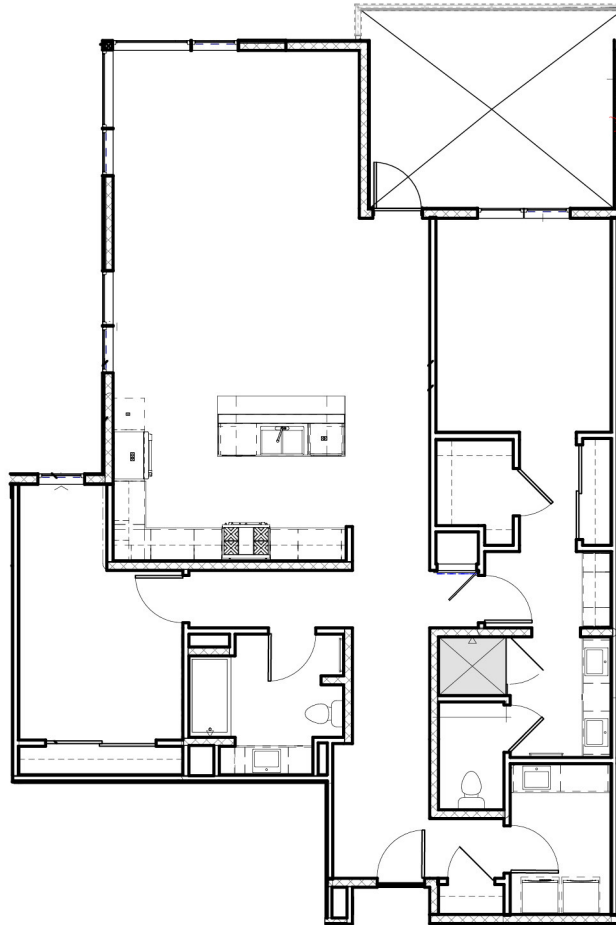

SHOREHOUSE

FLOORPLANS

Shorehouse
Huntington Beach
20 Units Available

UNIT A THE AUGUST

2 Bedroom
2.5 Bathroom
1,618 Square Foot Unit
203 Square Foot Deck
3 Units Available

UNIT B THE BRADSHAW

2 Bedroom
2.5 Bathroom
1,530 Square Foot Unit
198 Square Foot Deck
3 Units Available

UNIT C THE CARROLL

2 Bedroom
2.5 Bathroom
1,661 Square Foot Unit
235 Square Foot Deck
3 Units Available

UNIT D THE DUKE

2 Bedroom
2.5 Bathroom + Den
1,941 Square Foot Unit
233 Square Foot Deck
3 Units Available

UNIT A

UNIT B

UNIT C

* ROOFTOP TERRACE ON 4TH LEVEL

UNIT A THE AUGUST

2 Bedroom
2.5 Bathroom
1,618 Square Foot Unit
203 Square Foot Deck
3 Units Available

RANSOMHOUSE

JAMES RANSOM

Realtor®

714.308.0986

james.ransom@compass.com

DRE 01910700

UNIT B THE BRADSHAW

2 Bedroom
2.5 Bathroom
1,530 Square Foot Unit
198 Square Foot Deck
3 Units Available

RANSOMHOUSE

JAMES RANSOM