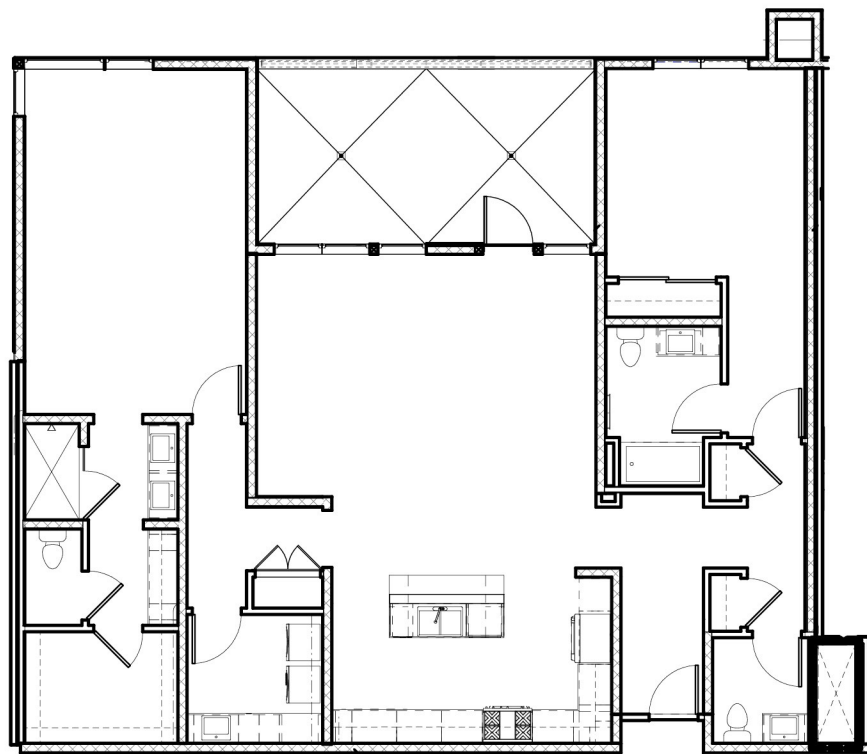

SHOREHOUSE

FLOORPLANS

Shorehouse
Huntington Beach
20 Units Available

UNIT A THE AUGUST

2 Bedroom
2.5 Bathroom
1,618 Square Foot Unit
203 Square Foot Deck
3 Units Available

UNIT B THE BRADSHAW

2 Bedroom
2.5 Bathroom
1,530 Square Foot Unit
198 Square Foot Deck
3 Units Available

UNIT C THE CARROLL

2 Bedroom
2.5 Bathroom
1,661 Square Foot Unit
235 Square Foot Deck
3 Units Available

UNIT D THE DUKE

2 Bedroom
2.5 Bathroom + Den
1,941 Square Foot Unit
233 Square Foot Deck
3 Units Available

Realtor®

714.308.0986

james.ransom@compass.com

DRE 01910700

UNIT F THE FREETH

2 Bedroom
2.5 Bathroom
1,828 Square Foot Unit
377 Square Foot Deck
2 Units Available

RANSOMHOUSE

JAMES RANSOM

Realtor®

714.308.0986

james.ransom@compass.com

DRE 01910700

UNIT G THE GIDGET

2 Bedroom
2.5 Bathroom + Den
1,793 Square Foot Unit
291 Square Foot Deck
2 Units Available

RANSOMHOUSE

JAMES RANSOM