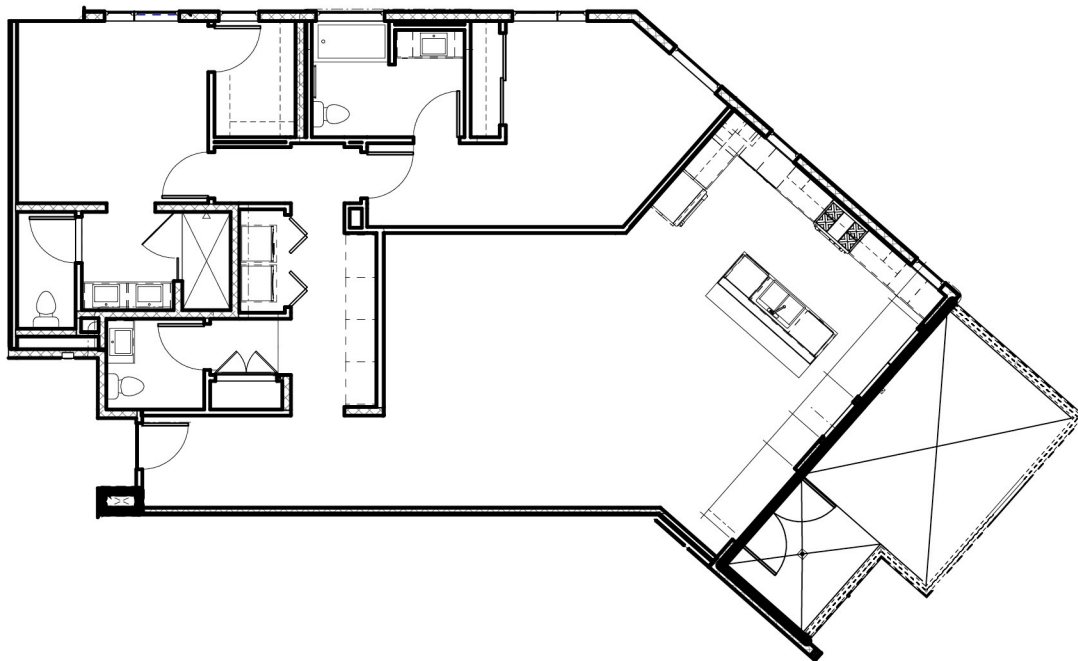

Realtor®

714.308.0986

james.ransom@compass.com

DRE 01910700

UNIT C THE CARROLL

2 Bedroom
2.5 Bathroom
1,661 Square Foot Unit
235 Square Foot Deck
3 Units Available

RANSOMHOUSE

JAMES RANSOM