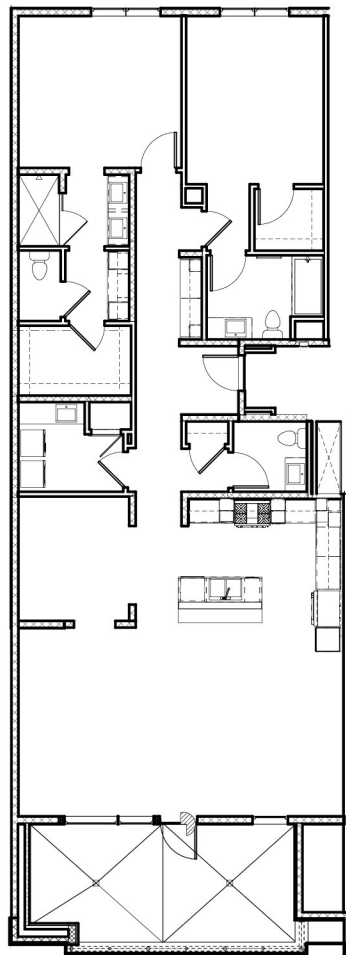

RANSOMHOUSE

JAMES RANSOM
Realtor®
714.308.0986
james.ransom@compass.com
DRE 01910700