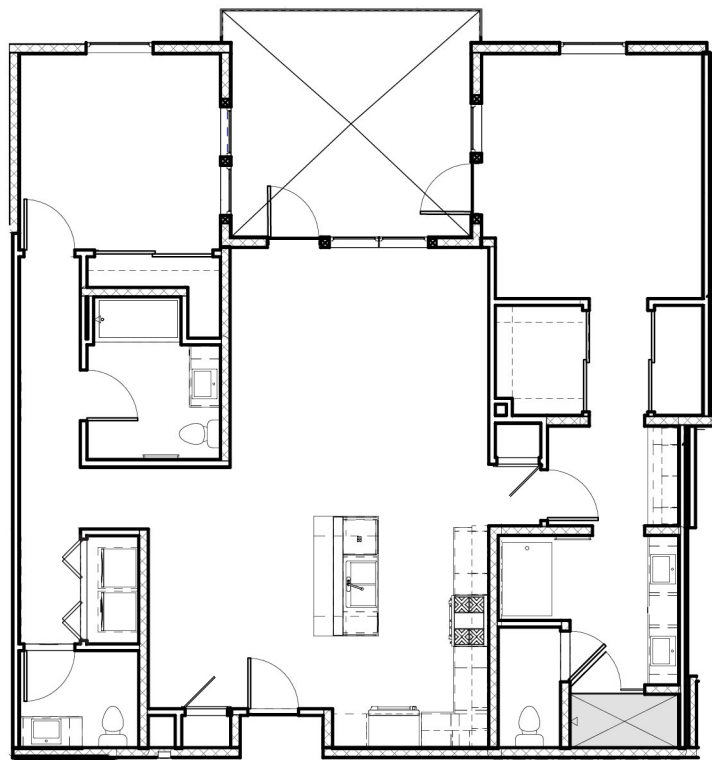

SHOREHOUSE

FLOORPLANS

Shorehouse
Huntington Beach
20 Units Available

UNIT A THE AUGUST

2 Bedroom
2.5 Bathroom
1,618 Square Foot Unit
203 Square Foot Deck
3 Units Available

UNIT B THE BRADSHAW

2 Bedroom
2.5 Bathroom
1,530 Square Foot Unit
198 Square Foot Deck
3 Units Available

UNIT C THE CARROLL

2 Bedroom
2.5 Bathroom
1,661 Square Foot Unit
235 Square Foot Deck
3 Units Available

UNIT D THE DUKE

2 Bedroom
2.5 Bathroom + Den
1,941 Square Foot Unit
233 Square Foot Deck
3 Units Available

UNIT A

UNIT B

UNIT C

* ROOFTOP TERRACE ON 4TH LEVEL

UNIT A THE AUGUST

2 Bedroom
2.5 Bathroom
1,618 Square Foot Unit
203 Square Foot Deck
3 Units Available

RANSOMHOUSE

JAMES RANSOM

Realtor®

714.308.0986

james.ransom@compass.com

DRE 01910700

UNIT B THE BRADSHAW

2 Bedroom
2.5 Bathroom
1,530 Square Foot Unit
198 Square Foot Deck
3 Units Available

RANSOMHOUSE

JAMES RANSOM