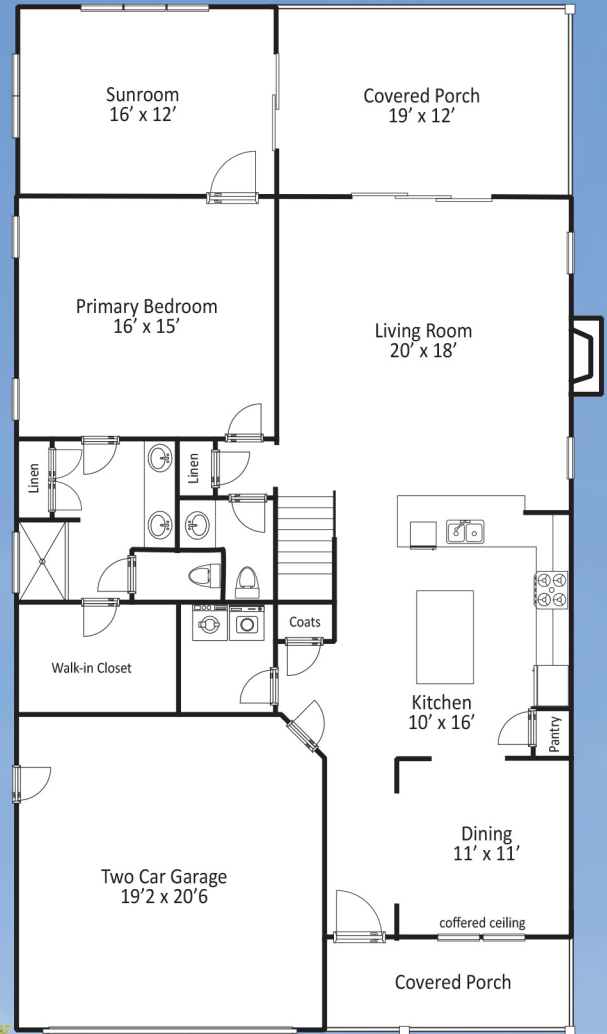

# The Sea Breeze

2735 heated sq. ft.

*Artist's representation only. Plans may differ depending on the modifications performed by the builder. Room sizes, window placement, square footage totals, and other dimensions may vary from these drawings. Builder reserves the right to make changes without notice.*