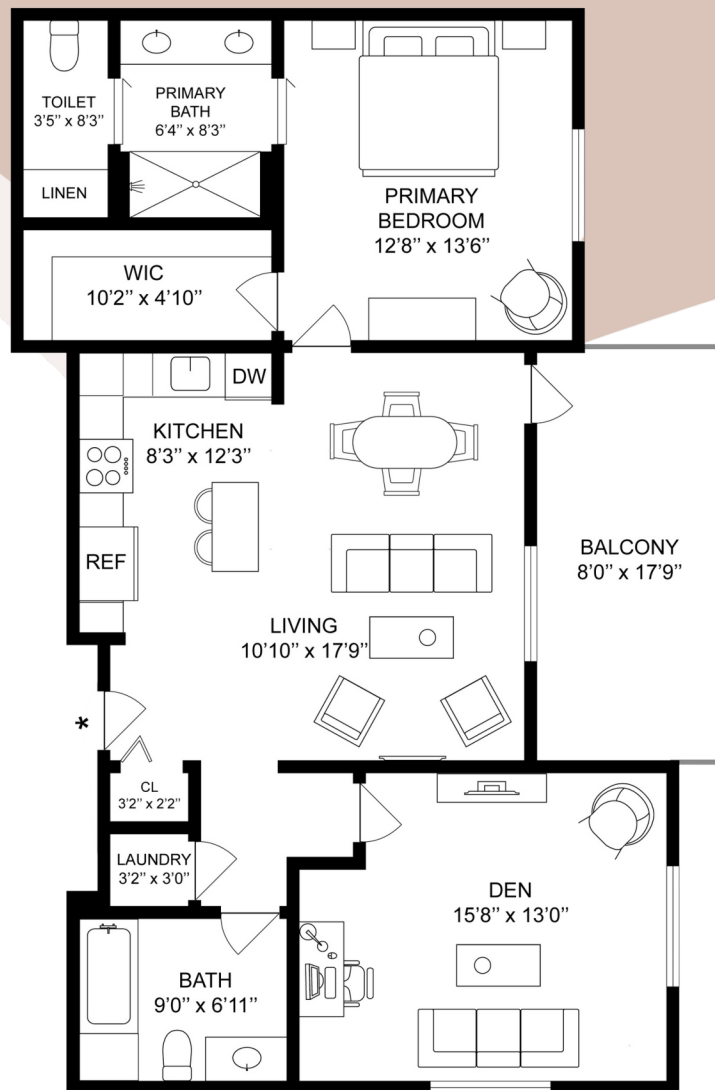

units 202, 302,402

Type 6 - 1,113 sq. ft.

GraFFiti Creative Milano

©2024, All Rights Reserved | This is not an offering for sale. Floorplans are drawn to varying scales to maximize visibility when printed. The floorplans, elevations, renderings, features, finishes and specifications are subject to change at any time and should not be relied on as representations, expressed or implied. Square footage, measurements and floor areas shown in any marketing or other materials are approximate and may be more or less than the actual size. Contact Shahe Seulemejian, DRE #01400433 for Marketing and Sales information.

units 204, 304, 404

Type 7 - 791 sq. ft.

GraFFiti Creative Milano

©2024, All Rights Reserved | This is not an offering for sale. Floorplans are drawn to varying scales to maximize visibility when printed. The floorplans, elevations, renderings, features, finishes and specifications are subject to change at any time and should not be relied on as representations, expressed or implied. Square footage, measurements and floor areas shown in any marketing or other materials are approximate and may be more or less than the actual size. Contact Shahe Seuylemezian, DRE #01400433 for Marketing and Sales information.

units 301, 401

Type 8 - 1,071 sq. ft.

GraFFiti Creative Milano

©2024, All Rights Reserved | This is not an offering for sale. Floorplans are drawn to varying scales to maximize visibility when printed. The floorplans, elevations, renderings, features, finishes and specifications are subject to change at any time and should not be relied on as representations, expressed or implied. Square footage, measurements and floor areas shown in any marketing or other materials are approximate and may be more or less than the actual size. Contact Shahe Seuylemezian, DRE #01400433 for Marketing and Sales information.