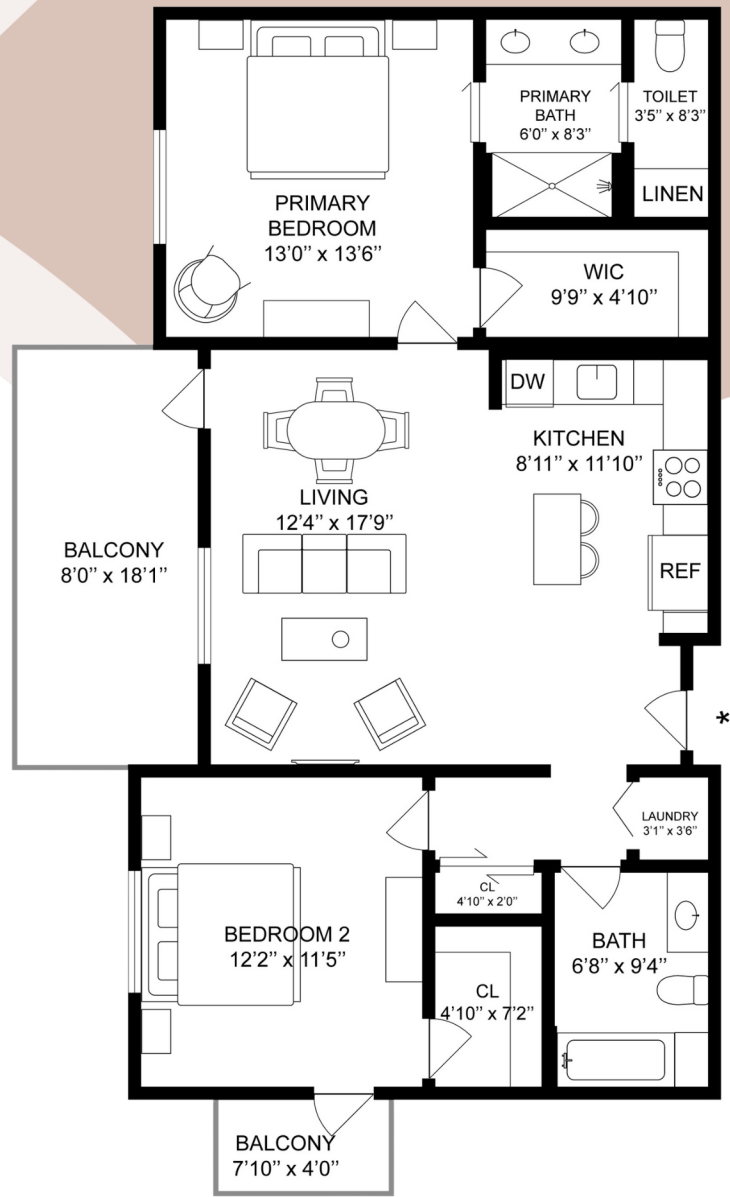

units 203, 303, 403

Type 5 - 1,192 sq. ft.

GraFFiti Creative Milano

©2024, All Rights Reserved | This is not an offering for sale. Floorplans are drawn to varying scales to maximize visibility when printed. The floorplans, elevations, renderings, features, finishes and specifications are subject to change at any time and should not be relied on as representations, expressed or implied. Square footage, measurements and floor areas shown in any marketing or other materials are approximate and may be more or less than the actual size. Contact Shahe Seuylemezian, DRE #01400433 for Marketing and Sales information.

units 202, 302,402

Type 6 - 1,113 sq. ft.

GraFFiti Creative Milano

©2024, All Rights Reserved | This is not an offering for sale. Floorplans are drawn to varying scales to maximize visibility when printed. The floorplans, elevations, renderings, features, finishes and specifications are subject to change at any time and should not be relied on as representations, expressed or implied. Square footage, measurements and floor areas shown in any marketing or other materials are approximate and may be more or less than the actual size. Contact Shahe Seulemejian, DRE #01400433 for Marketing and Sales information.

units 204, 304, 404

Type 7 - 791 sq. ft.

GraFFiti Creative Milano

©2024, All Rights Reserved | This is not an offering for sale. Floorplans are drawn to varying scales to maximize visibility when printed. The floorplans, elevations, renderings, features, finishes and specifications are subject to change at any time and should not be relied on as representations, expressed or implied. Square footage, measurements and floor areas shown in any marketing or other materials are approximate and may be more or less than the actual size. Contact Shahe Seuylemezian, DRE #01400433 for Marketing and Sales information.