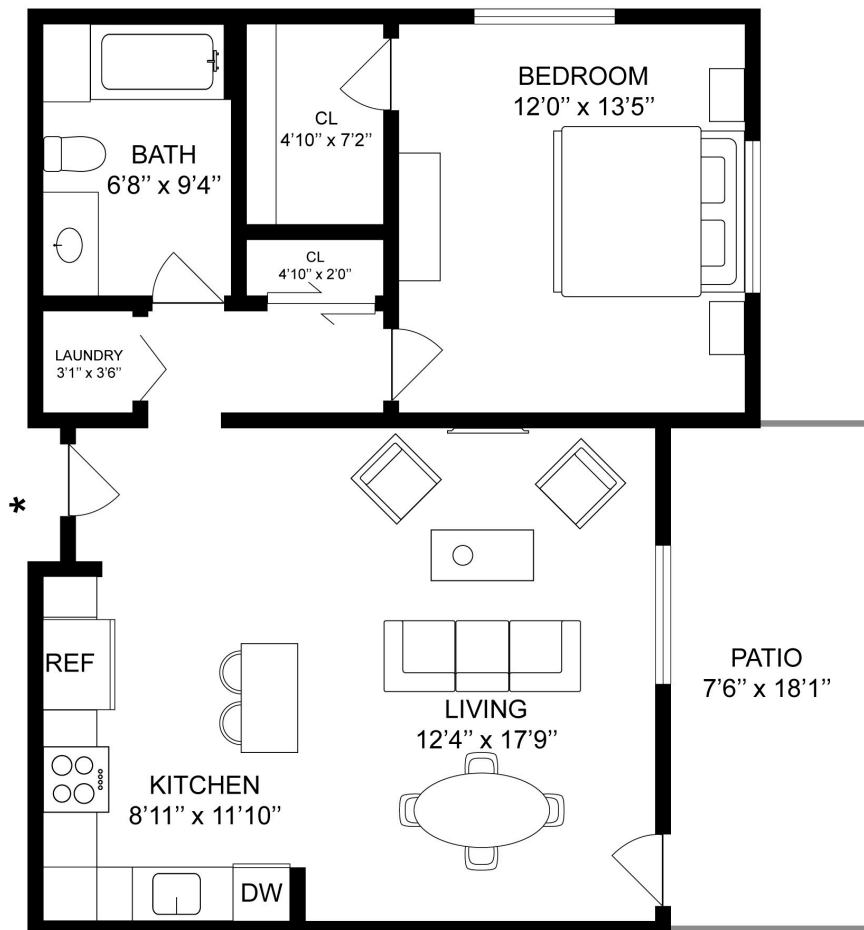

units 101
Type 1 - 723 sq. ft.

GraFFiti Creative Milano

©2024, All Rights Reserved | This is not an offering for sale. Floorplans are drawn to varying scales to maximize visibility when printed. The floorplans, elevations, renderings, features, finishes and specifications are subject to change at any time and should not be relied on as representations, expressed or implied. Square footage, measurements and floor areas shown in any marketing or other materials are approximate and may be more or less than the actual size. Contact Shahe Seuylemezian, DRE #01400433 for Marketing and Sales information.

units 102

Type 2

GraFFiti Creative Milano

©2024, All Rights Reserved | This is not an offering for sale. Floorplans are drawn to varying scales to maximize visibility when printed. The floorplans, elevations, renderings, features, finishes and specifications are subject to change at any time and should not be relied on as representations, expressed or implied. Square footage, measurements and floor areas shown in any marketing or other materials are approximate and may be more or less than the actual size. Contact Shahe Seuylemezian, DRE #01400433 for Marketing and Sales information.

units 103
Type 3

GraFFiti Creative Milano

©2024, All Rights Reserved | This is not an offering for sale. Floorplans are drawn to varying scales to maximize visibility when printed. The floorplans, elevations, renderings, features, finishes and specifications are subject to change at any time and should not be relied on as representations, expressed or implied. Square footage, measurements and floor areas shown in any marketing or other materials are approximate and may be more or less than the actual size. Contact Shahe Seuylemezian, DRE #01400433 for Marketing and Sales information.