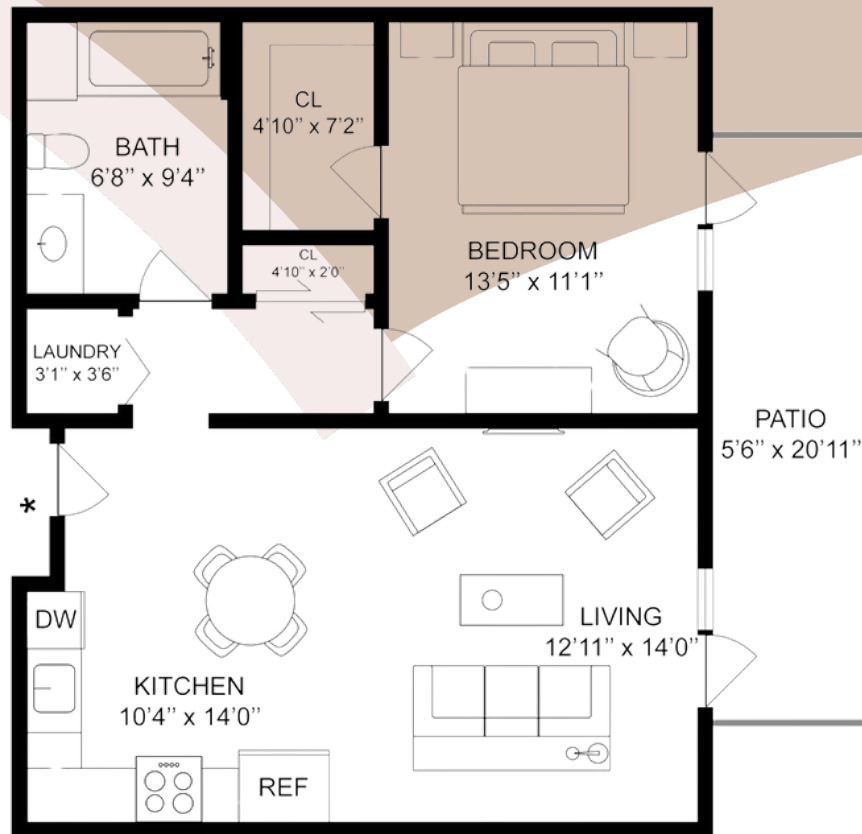

units 101
Type 1 - 723 sq. ft.

GraFFiti Creative Milano

©2024, All Rights Reserved | This is not an offering for sale. Floorplans are drawn to varying scales to maximize visibility when printed. The floorplans, elevations, renderings, features, finishes and specifications are subject to change at any time and should not be relied on as representations, expressed or implied. Square footage, measurements and floor areas shown in any marketing or other materials are approximate and may be more or less than the actual size. Contact Shahe Seuylemezian, DRE #01400433 for Marketing and Sales information.

units 102

Type 2

GraFFiti Creative Milano

©2024, All Rights Reserved | This is not an offering for sale. Floorplans are drawn to varying scales to maximize visibility when printed. The floorplans, elevations, renderings, features, finishes and specifications are subject to change at any time and should not be relied on as representations, expressed or implied. Square footage, measurements and floor areas shown in any marketing or other materials are approximate and may be more or less than the actual size. Contact Shahe Seuylemezian, DRE #01400433 for Marketing and Sales information.

units 202, 302,402

Type 6 - 1,113 sq. ft.

GraFFiti Creative Milano

©2024, All Rights Reserved | This is not an offering for sale. Floorplans are drawn to varying scales to maximize visibility when printed. The floorplans, elevations, renderings, features, finishes and specifications are subject to change at any time and should not be relied on as representations, expressed or implied. Square footage, measurements and floor areas shown in any marketing or other materials are approximate and may be more or less than the actual size. Contact Shahe Seulemejian, DRE #01400433 for Marketing and Sales information.