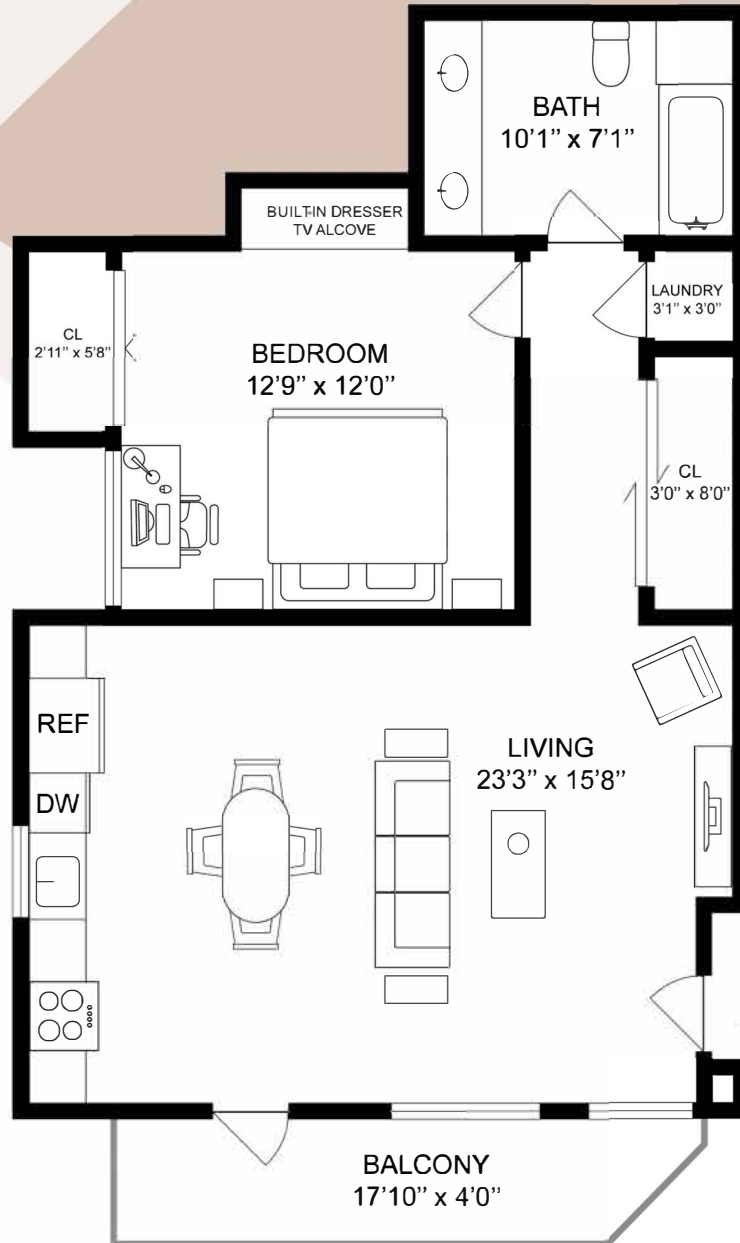

units 203, 303, 403

Type 5 - 1,192 sq. ft.

GraFFiti Creative Milano

©2024, All Rights Reserved | This is not an offering for sale. Floorplans are drawn to varying scales to maximize visibility when printed. The floorplans, elevations, renderings, features, finishes and specifications are subject to change at any time and should not be relied on as representations, expressed or implied. Square footage, measurements and floor areas shown in any marketing or other materials are approximate and may be more or less than the actual size. Contact Shahe Seuylemezian, DRE #01400433 for Marketing and Sales information.

units 202, 302,402

Type 6 - 1,113 sq. ft.

GraFFiti Creative Milano

©2024, All Rights Reserved | This is not an offering for sale. Floorplans are drawn to varying scales to maximize visibility when printed. The floorplans, elevations, renderings, features, finishes and specifications are subject to change at any time and should not be relied on as representations, expressed or implied. Square footage, measurements and floor areas shown in any marketing or other materials are approximate and may be more or less than the actual size. Contact Shahe Seulemejian, DRE #01400433 for Marketing and Sales information.

units 204, 304, 404

Type 7 - 791 sq. ft.

GraFFiti Creative Milano

©2024, All Rights Reserved | This is not an offering for sale. Floorplans are drawn to varying scales to maximize visibility when printed. The floorplans, elevations, renderings, features, finishes and specifications are subject to change at any time and should not be relied on as representations, expressed or implied. Square footage, measurements and floor areas shown in any marketing or other materials are approximate and may be more or less than the actual size. Contact Shahe Seuylemezian, DRE #01400433 for Marketing and Sales information.