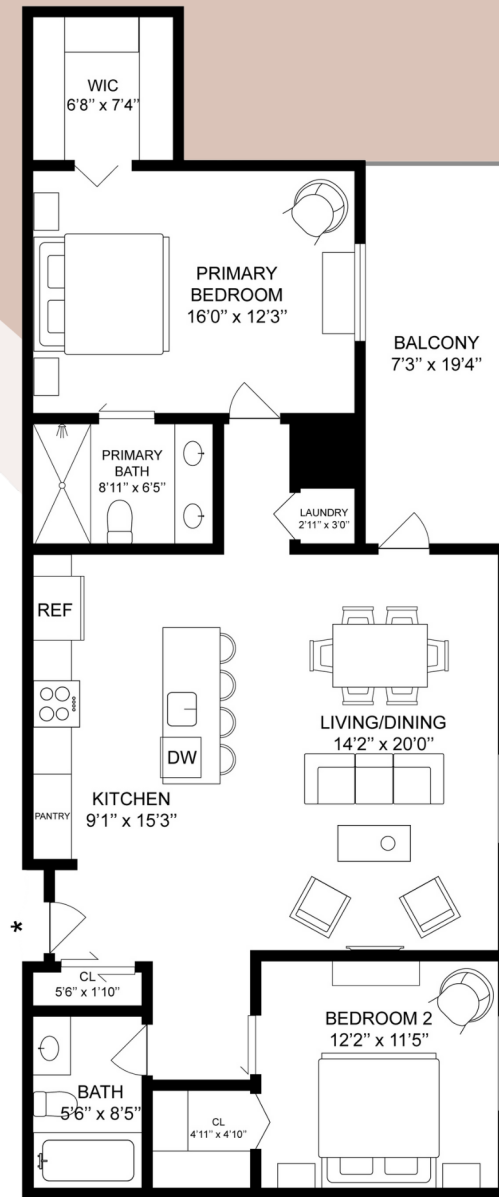

units 104
Type 4

GraFFiti Creative Milano

©2024, All Rights Reserved | This is not an offering for sale. Floorplans are drawn to varying scales to maximize visibility when printed. The floorplans, elevations, renderings, features, finishes and specifications are subject to change at any time and should not be relied on as representations, expressed or implied. Square footage, measurements and floor areas shown in any marketing or other materials are approximate and may be more or less than the actual size. Contact Shahe Seuylemezian, DRE #01400433 for Marketing and Sales information.

units 203, 303, 403

Type 5 - 1,192 sq. ft.

GraFFiti Creative Milano

©2024, All Rights Reserved | This is not an offering for sale. Floorplans are drawn to varying scales to maximize visibility when printed. The floorplans, elevations, renderings, features, finishes and specifications are subject to change at any time and should not be relied on as representations, expressed or implied. Square footage, measurements and floor areas shown in any marketing or other materials are approximate and may be more or less than the actual size. Contact Shahe Seuylemezian, DRE #01400433 for Marketing and Sales information.

units 202, 302,402

Type 6 - 1,113 sq. ft.

GraFFiti Creative Milano

©2024, All Rights Reserved | This is not an offering for sale. Floorplans are drawn to varying scales to maximize visibility when printed. The floorplans, elevations, renderings, features, finishes and specifications are subject to change at any time and should not be relied on as representations, expressed or implied. Square footage, measurements and floor areas shown in any marketing or other materials are approximate and may be more or less than the actual size. Contact Shahe Seulemejian, DRE #01400433 for Marketing and Sales information.