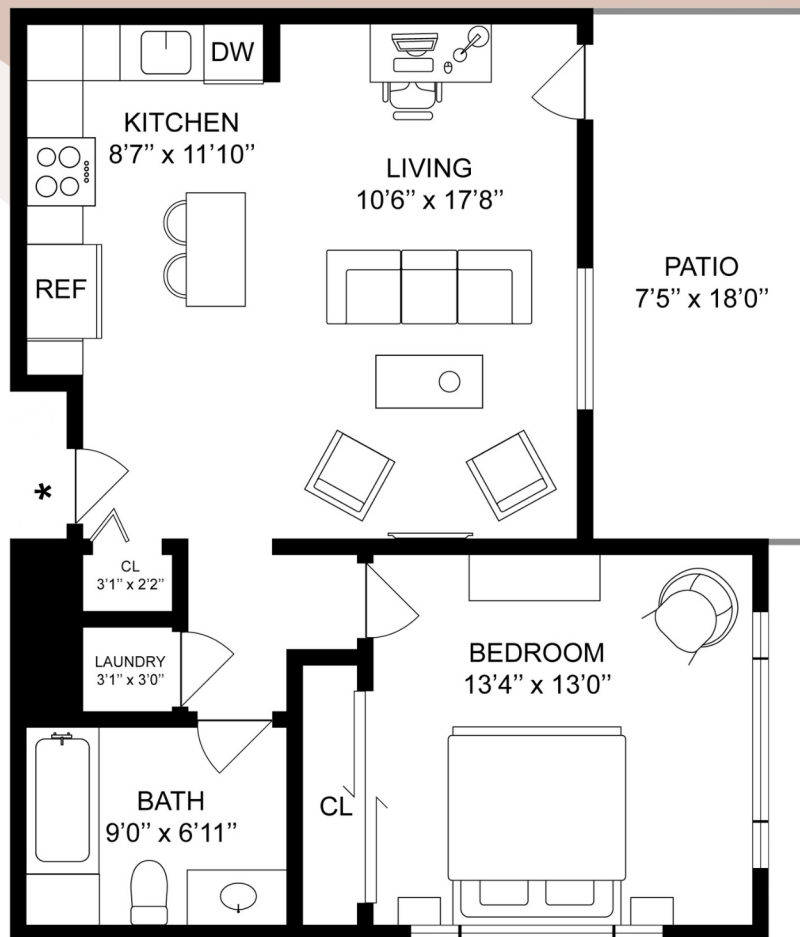

units 101
Type 1 - 723 sq. ft.

GraFFiti Creative Milano

©2024, All Rights Reserved | This is not an offering for sale. Floorplans are drawn to varying scales to maximize visibility when printed. The floorplans, elevations, renderings, features, finishes and specifications are subject to change at any time and should not be relied on as representations, expressed or implied. Square footage, measurements and floor areas shown in any marketing or other materials are approximate and may be more or less than the actual size. Contact Shahe Seuylemezian, DRE #01400433 for Marketing and Sales information.

units 102

Type 2

GraFFiti Creative Milano

©2024, All Rights Reserved | This is not an offering for sale. Floorplans are drawn to varying scales to maximize visibility when printed. The floorplans, elevations, renderings, features, finishes and specifications are subject to change at any time and should not be relied on as representations, expressed or implied. Square footage, measurements and floor areas shown in any marketing or other materials are approximate and may be more or less than the actual size. Contact Shahe Seuylemezian, DRE #01400433 for Marketing and Sales information.

units 203, 303, 403

Type 5 - 1,192 sq. ft.

GraFFiti Creative Milano

©2024, All Rights Reserved | This is not an offering for sale. Floorplans are drawn to varying scales to maximize visibility when printed. The floorplans, elevations, renderings, features, finishes and specifications are subject to change at any time and should not be relied on as representations, expressed or implied. Square footage, measurements and floor areas shown in any marketing or other materials are approximate and may be more or less than the actual size. Contact Shahe Seuylemezian, DRE #01400433 for Marketing and Sales information.