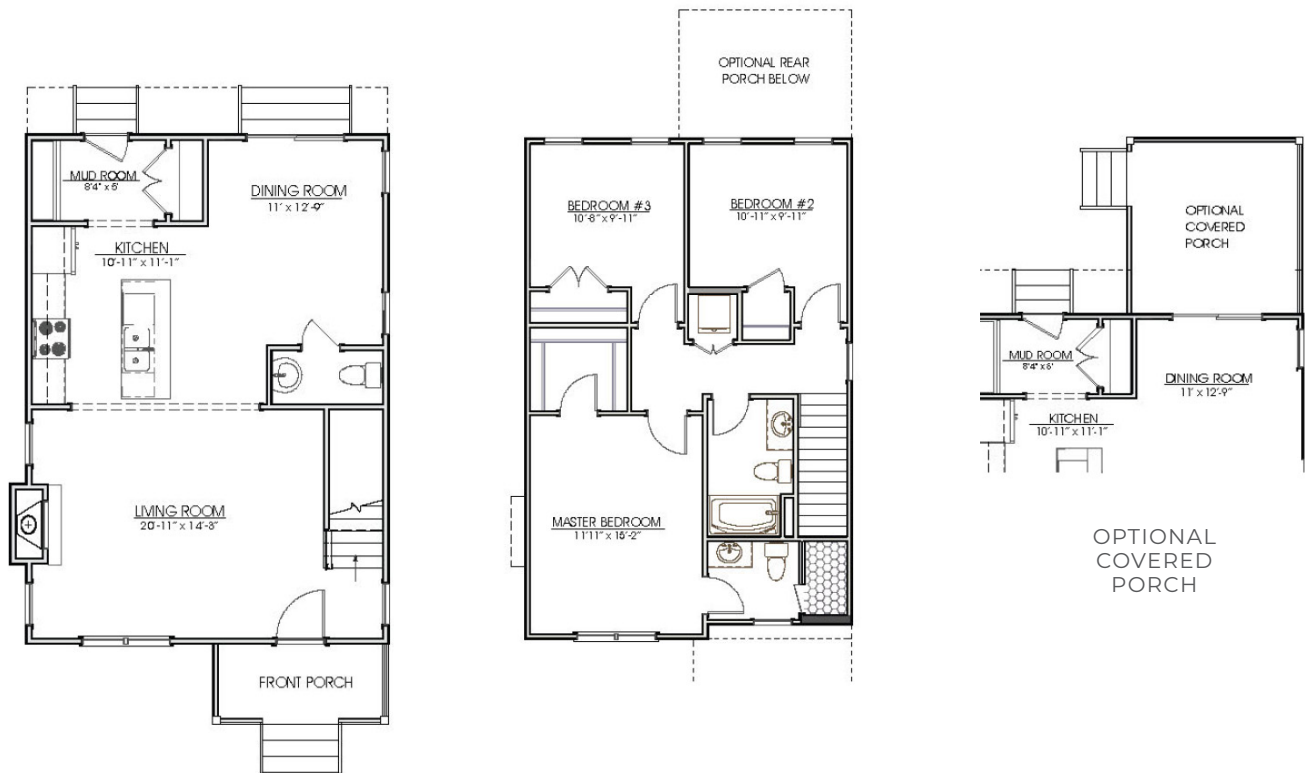

EAST END RESIDENCES

EASTEND
RESIDENCES

THE LISA • 1,460 SQ. FT. | 3 BEDS | 2.5 BATHS

FIRST FLOOR

SECOND FLOOR

Sales & Marketing By

THE REAL ESTATE | New Homes
STUDIO

919.213.0568 | NewHomes@TheRealEstateStudio.com
TheRealEstateStudio.com