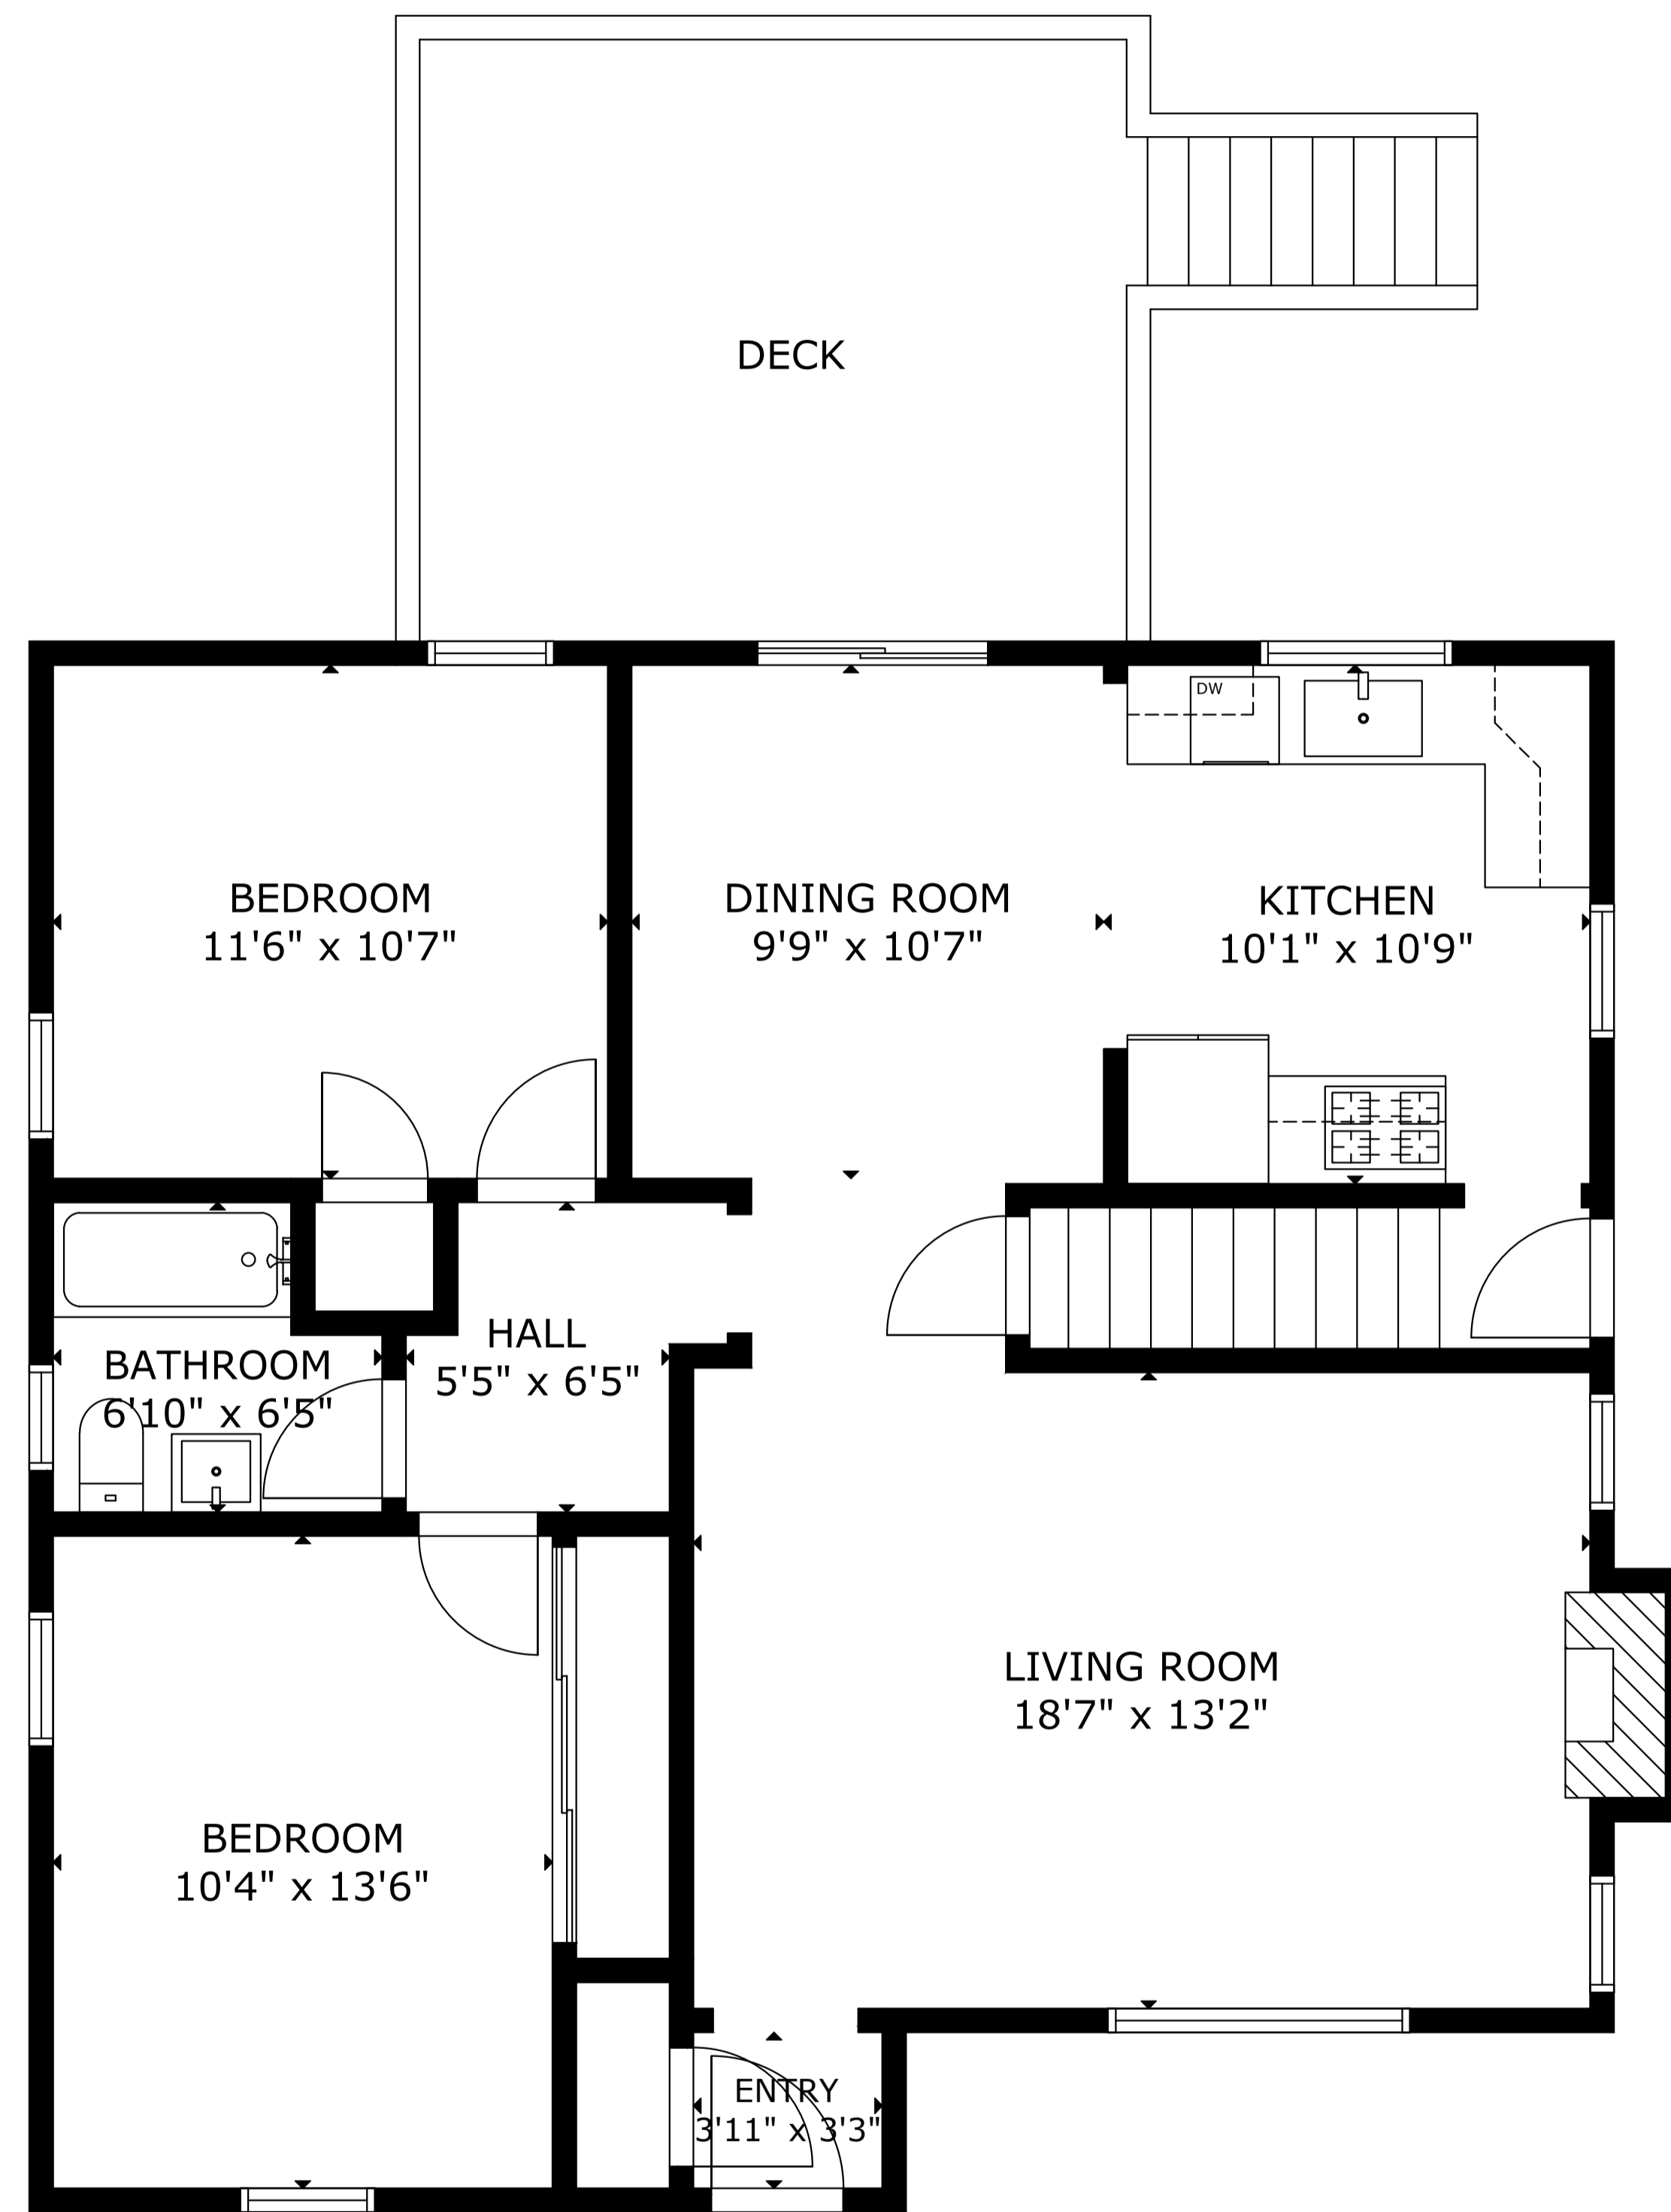

FLOOR 1

FLOOR 2

FLOOR 3

GROSS INTERNAL AREA
 TOTAL: 2,344 sq.ft
 FLOOR 1: 869 sq.ft, FLOOR 2: 955 sq.ft, FLOOR 3: 520 sq.ft
 SIZE AND DIMENSIONS ARE APPROXIMATE, ACTUAL MAY VARY