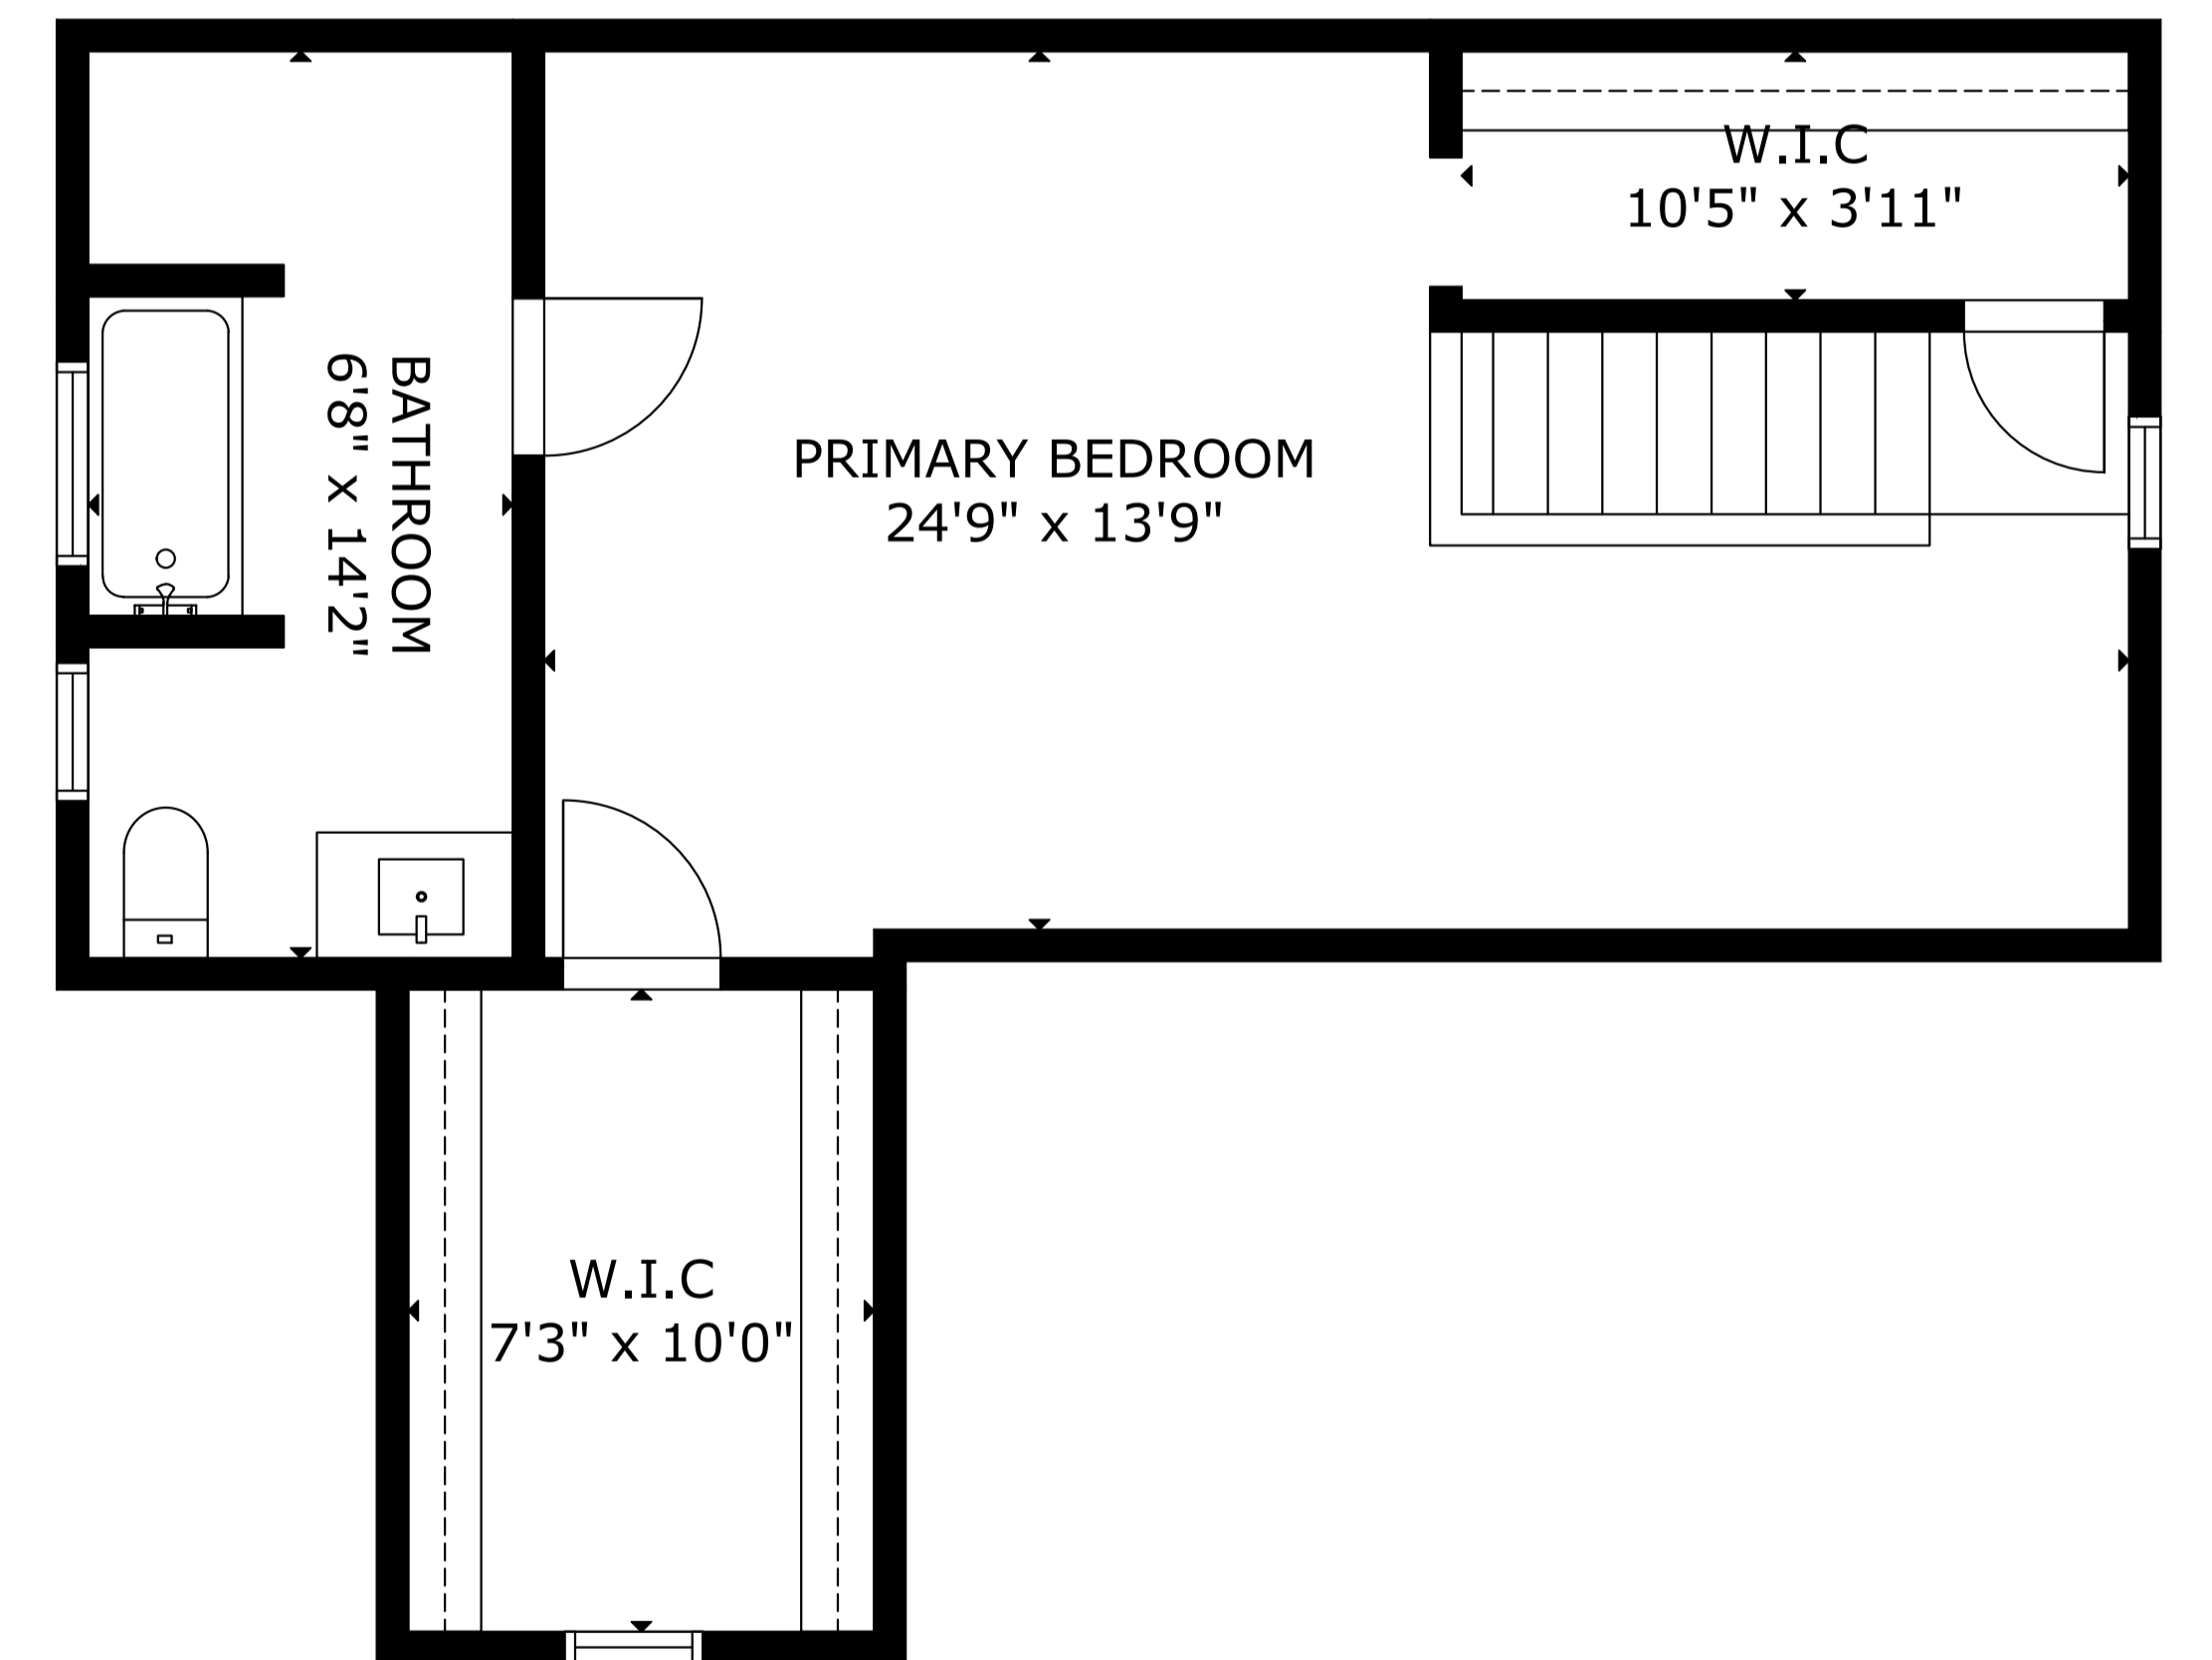

FLOOR 1

FLOOR 2

FLOOR 3

GROSS INTERNAL AREA
 TOTAL: 2,344 sq.ft
 FLOOR 1: 869 sq.ft, FLOOR 2: 955 sq.ft, FLOOR 3: 520 sq.ft
 SIZE AND DIMENSIONS ARE APPROXIMATE, ACTUAL MAY VARY