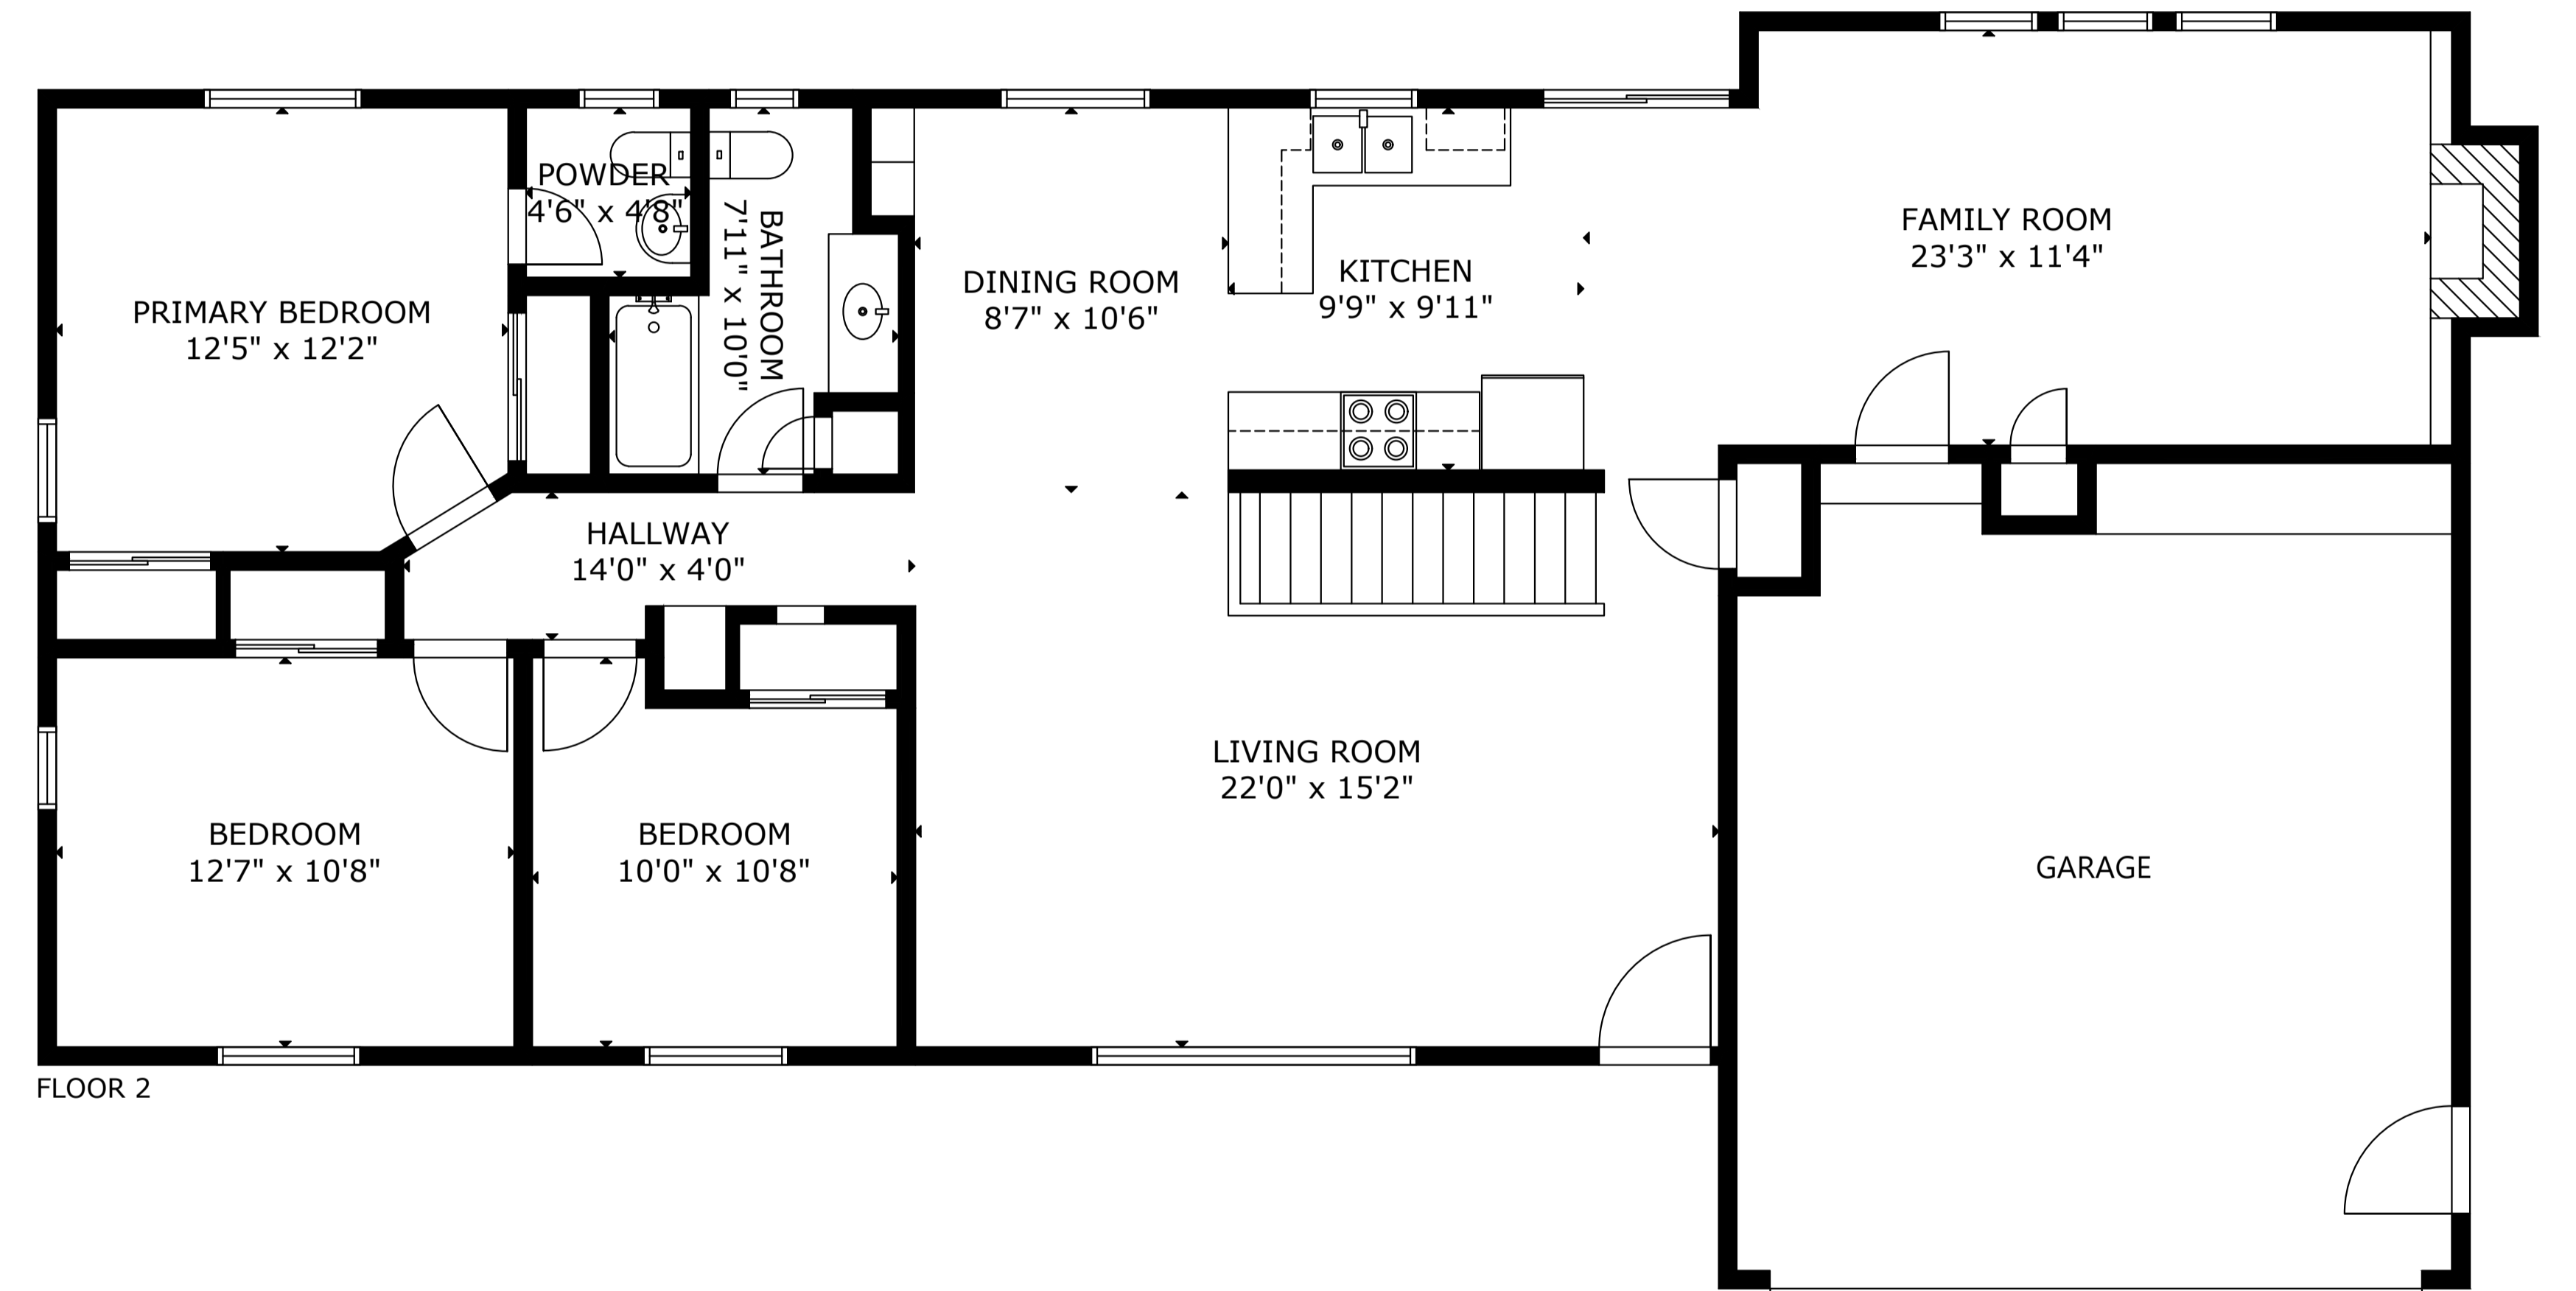

FLOOR 1

FLOOR 2

GROSS INTERNAL AREA
 TOTAL: 2,698 sq ft
 FLOOR 1: 1,299 sq ft, FLOOR 2: 1,399 sq ft
 SIZE AND DIMENSIONS ARE APPROXIMATE, ACTUAL MAY VARY