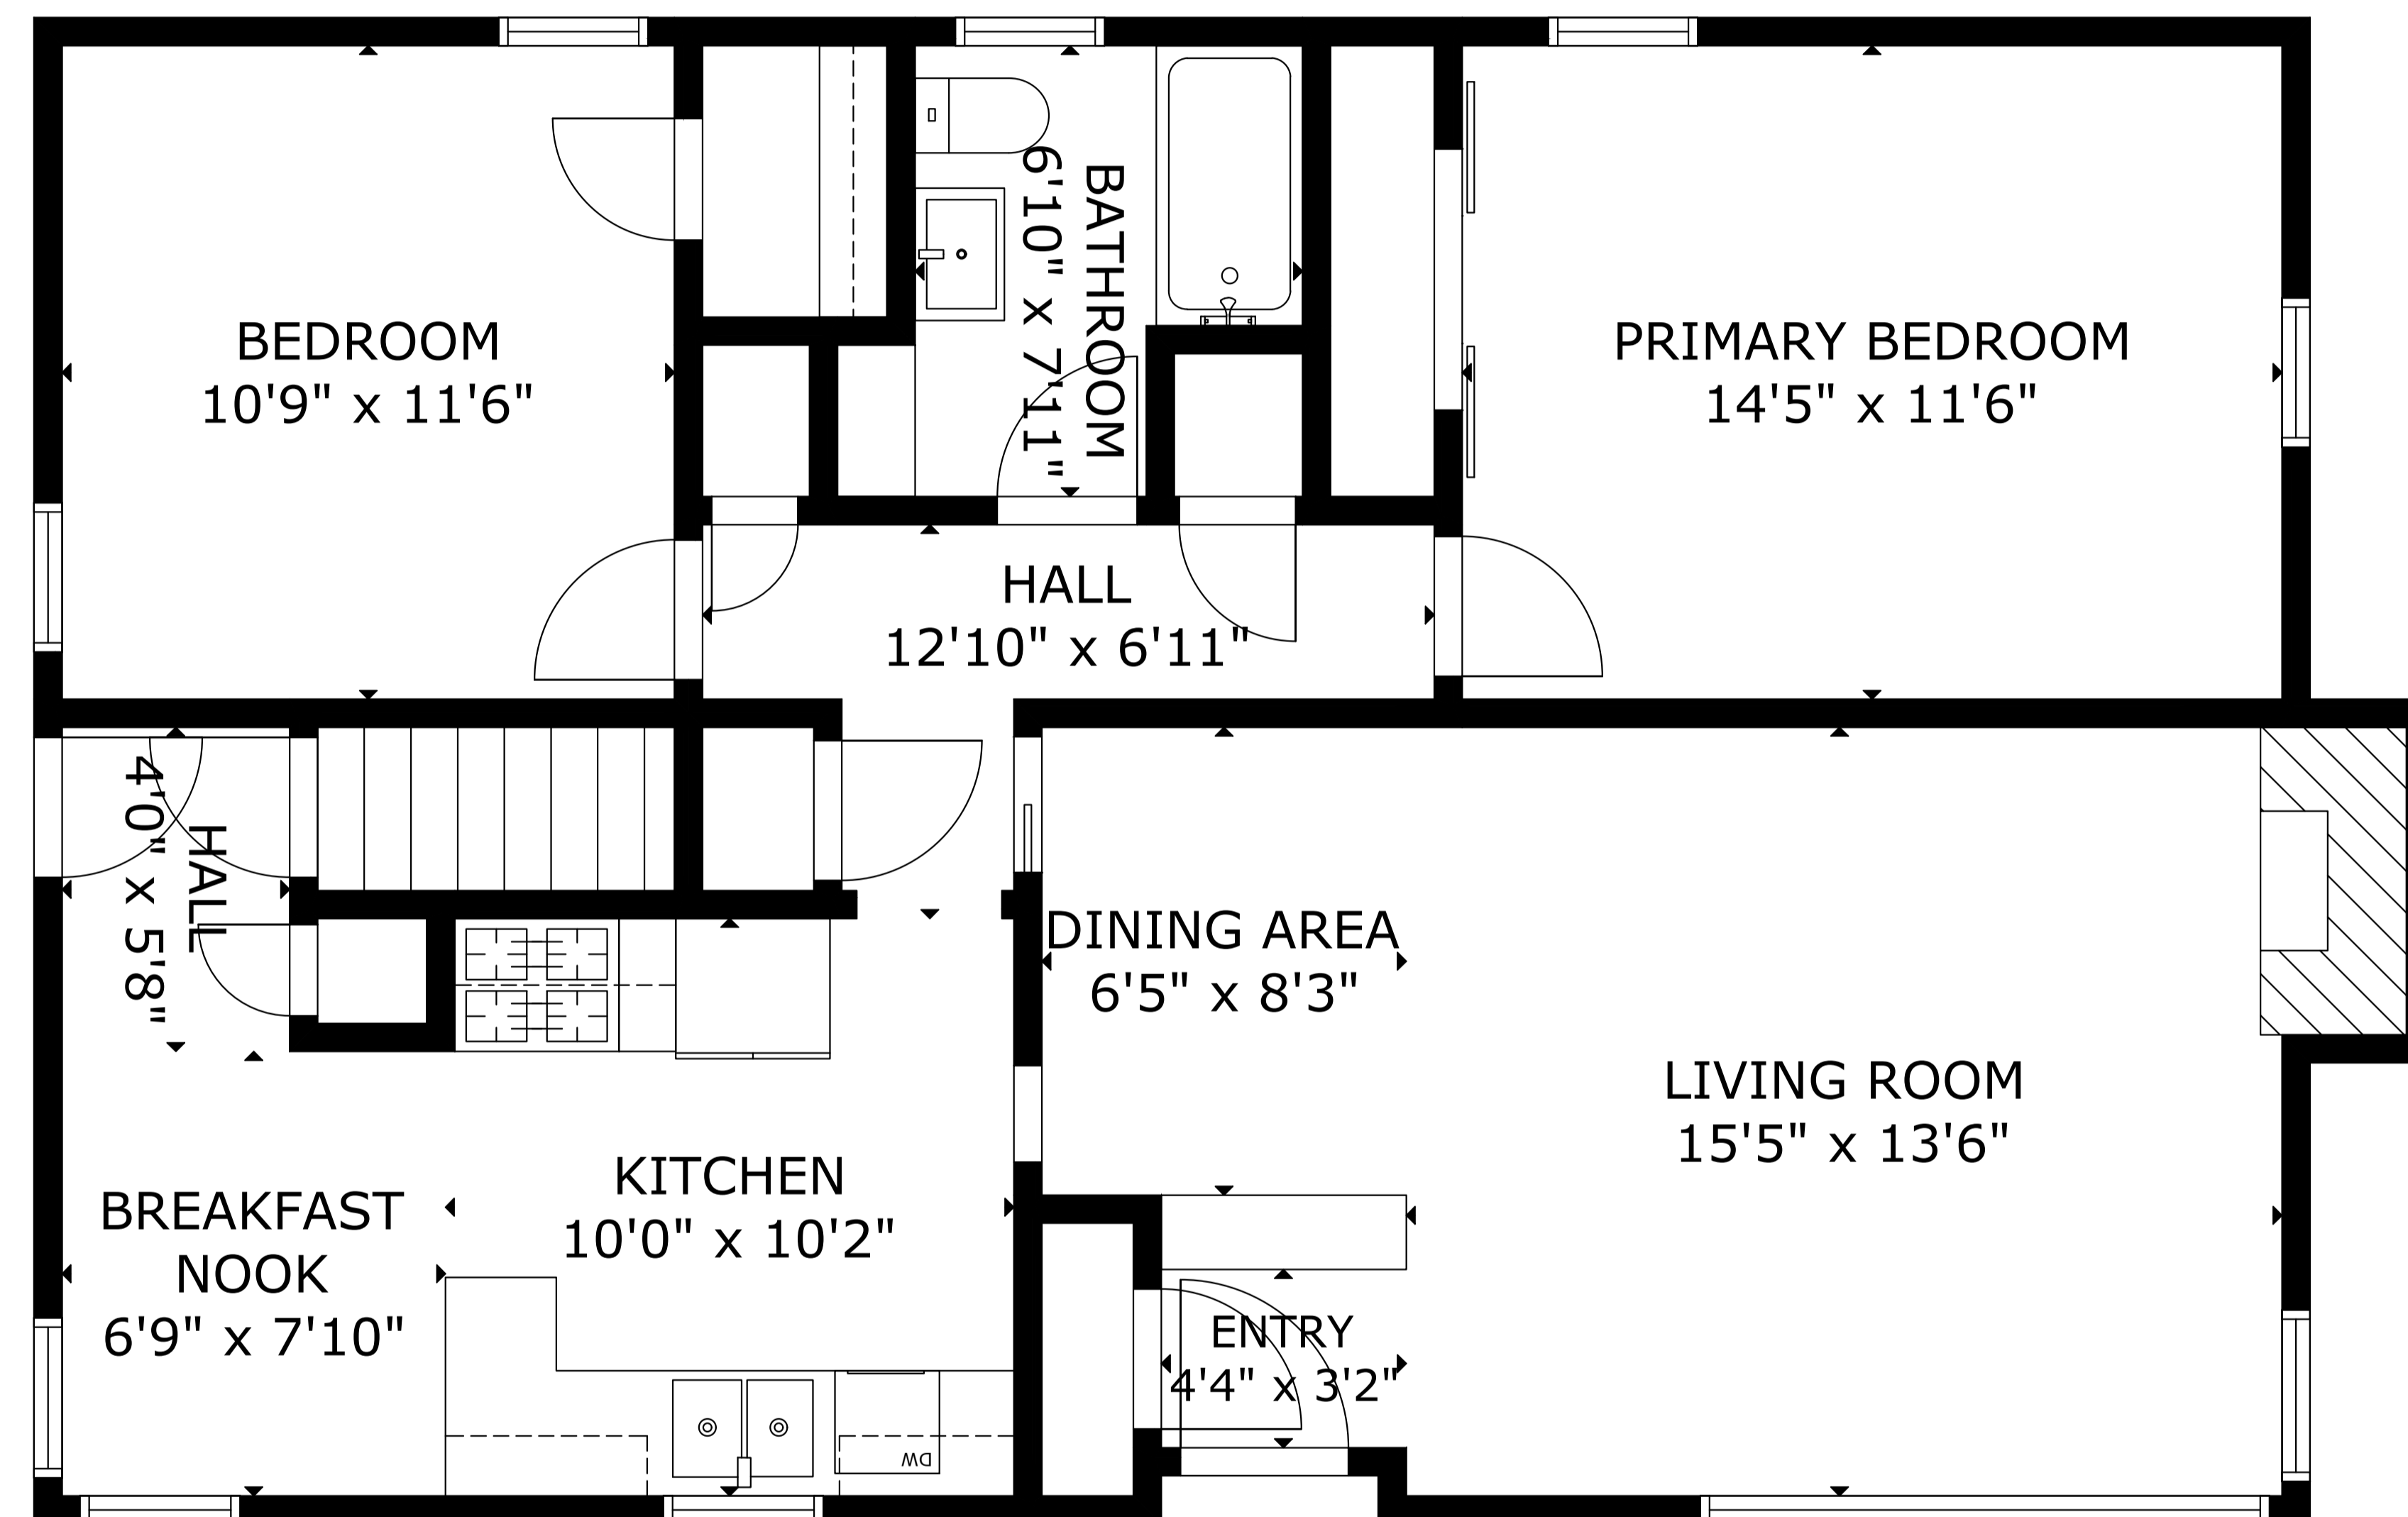

FLOOR 1

FLOOR 2

GROSS INTERNAL AREA
 TOTAL: 1,922 sq.ft
 FLOOR 1: 920 sq.ft, FLOOR 2: 1,002 sq.ft
 SIZE AND DIMENSIONS ARE APPROXIMATE, ACTUAL MAY VARY