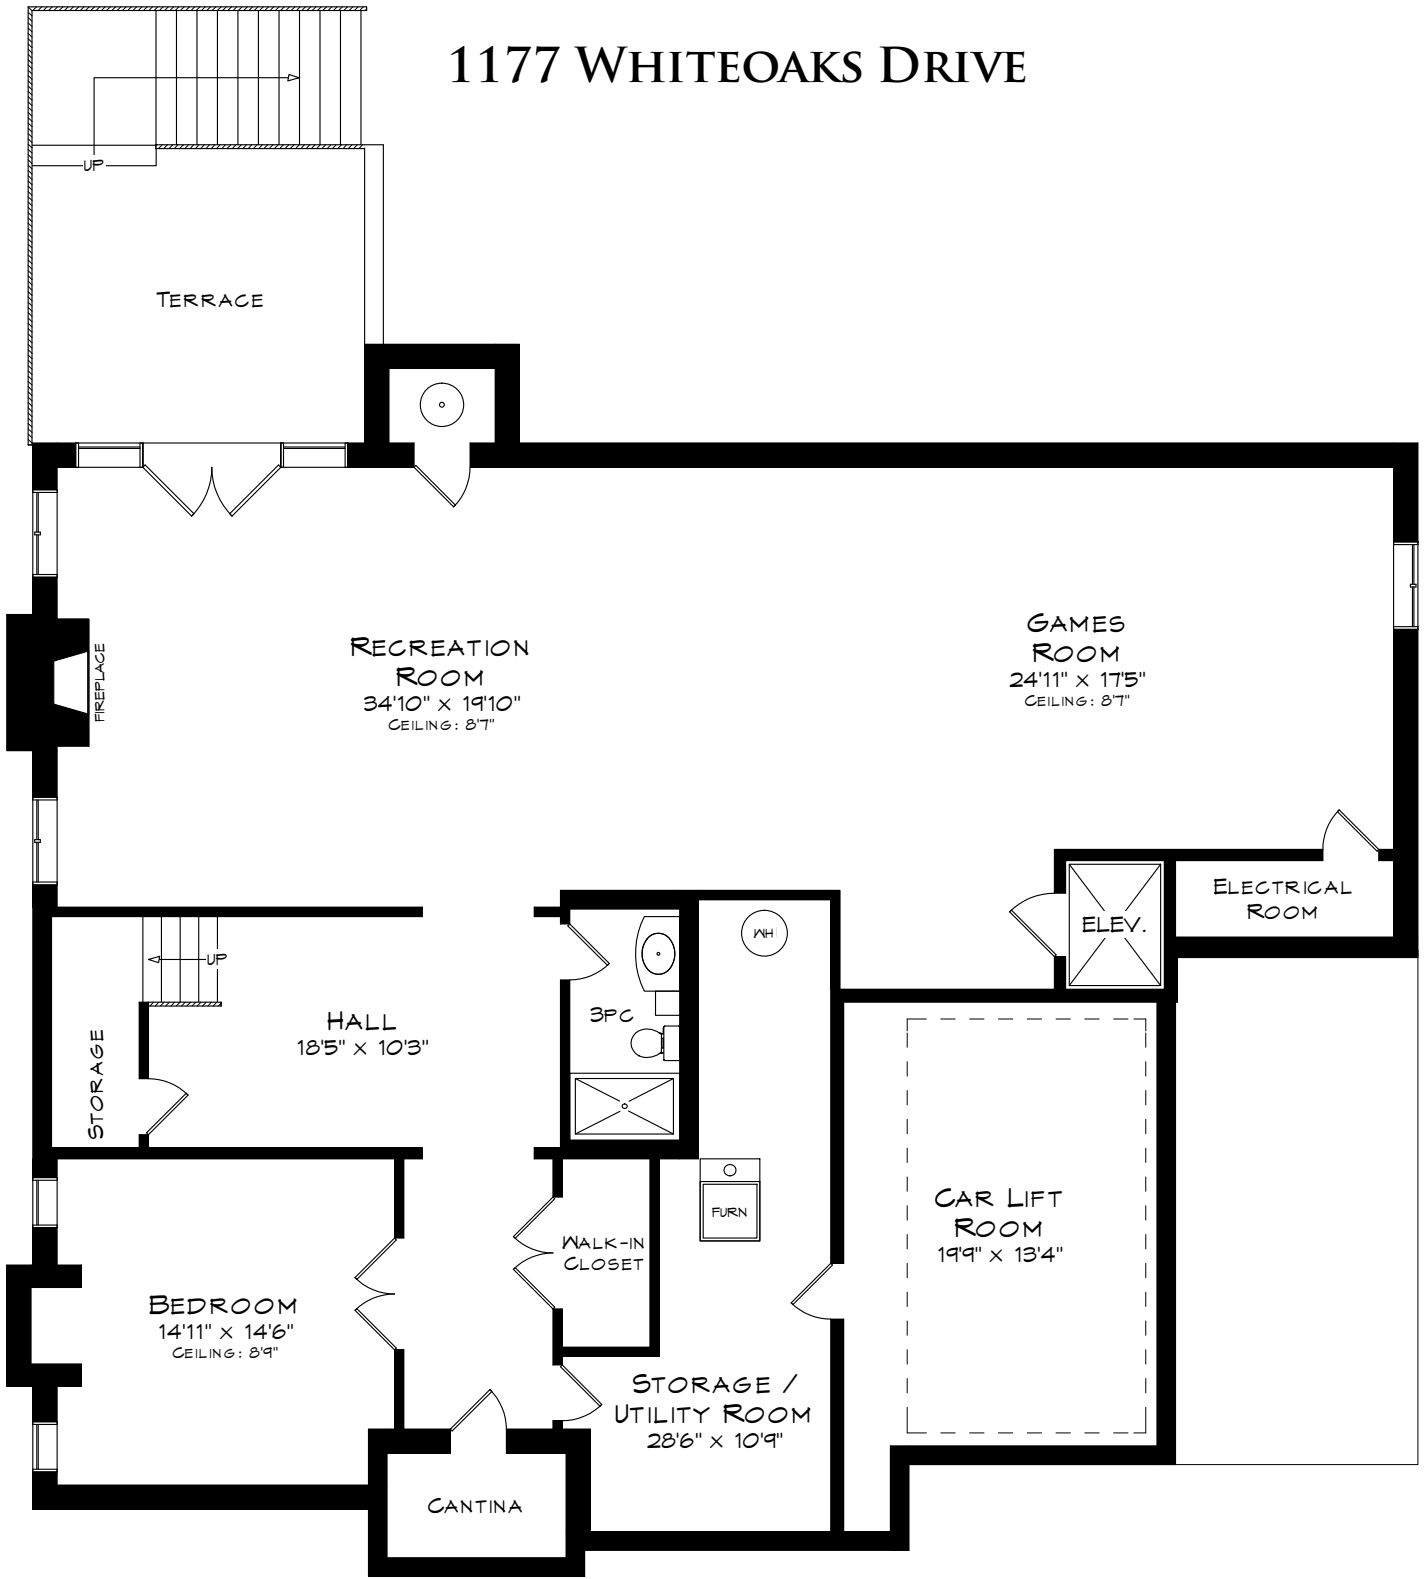

1177 WHITEOAKS DRIVE

TOTAL SQUARE FOOTAGE
7,643 SQ.FT.

MAIN LEVEL
2,444 SQUARE FEET
+ 496 SF (GARAGE)

Measurements may not be 100% accurate
and should be used as a guideline only.
July - 2021

1177 WHITEOAKS DRIVE

UPPER LEVEL
2,437 SQUARE FEET
+ 519 SF (OPEN TO BELOW)

Measurements may not be 100% accurate
and should be used as a guideline only.
July - 2021

1177 WHITEOAKS DRIVE

LOWER LEVEL
2,762 SQUARE FEET

Measurements may not be 100% accurate
and should be used as a guideline only.
July - 2021