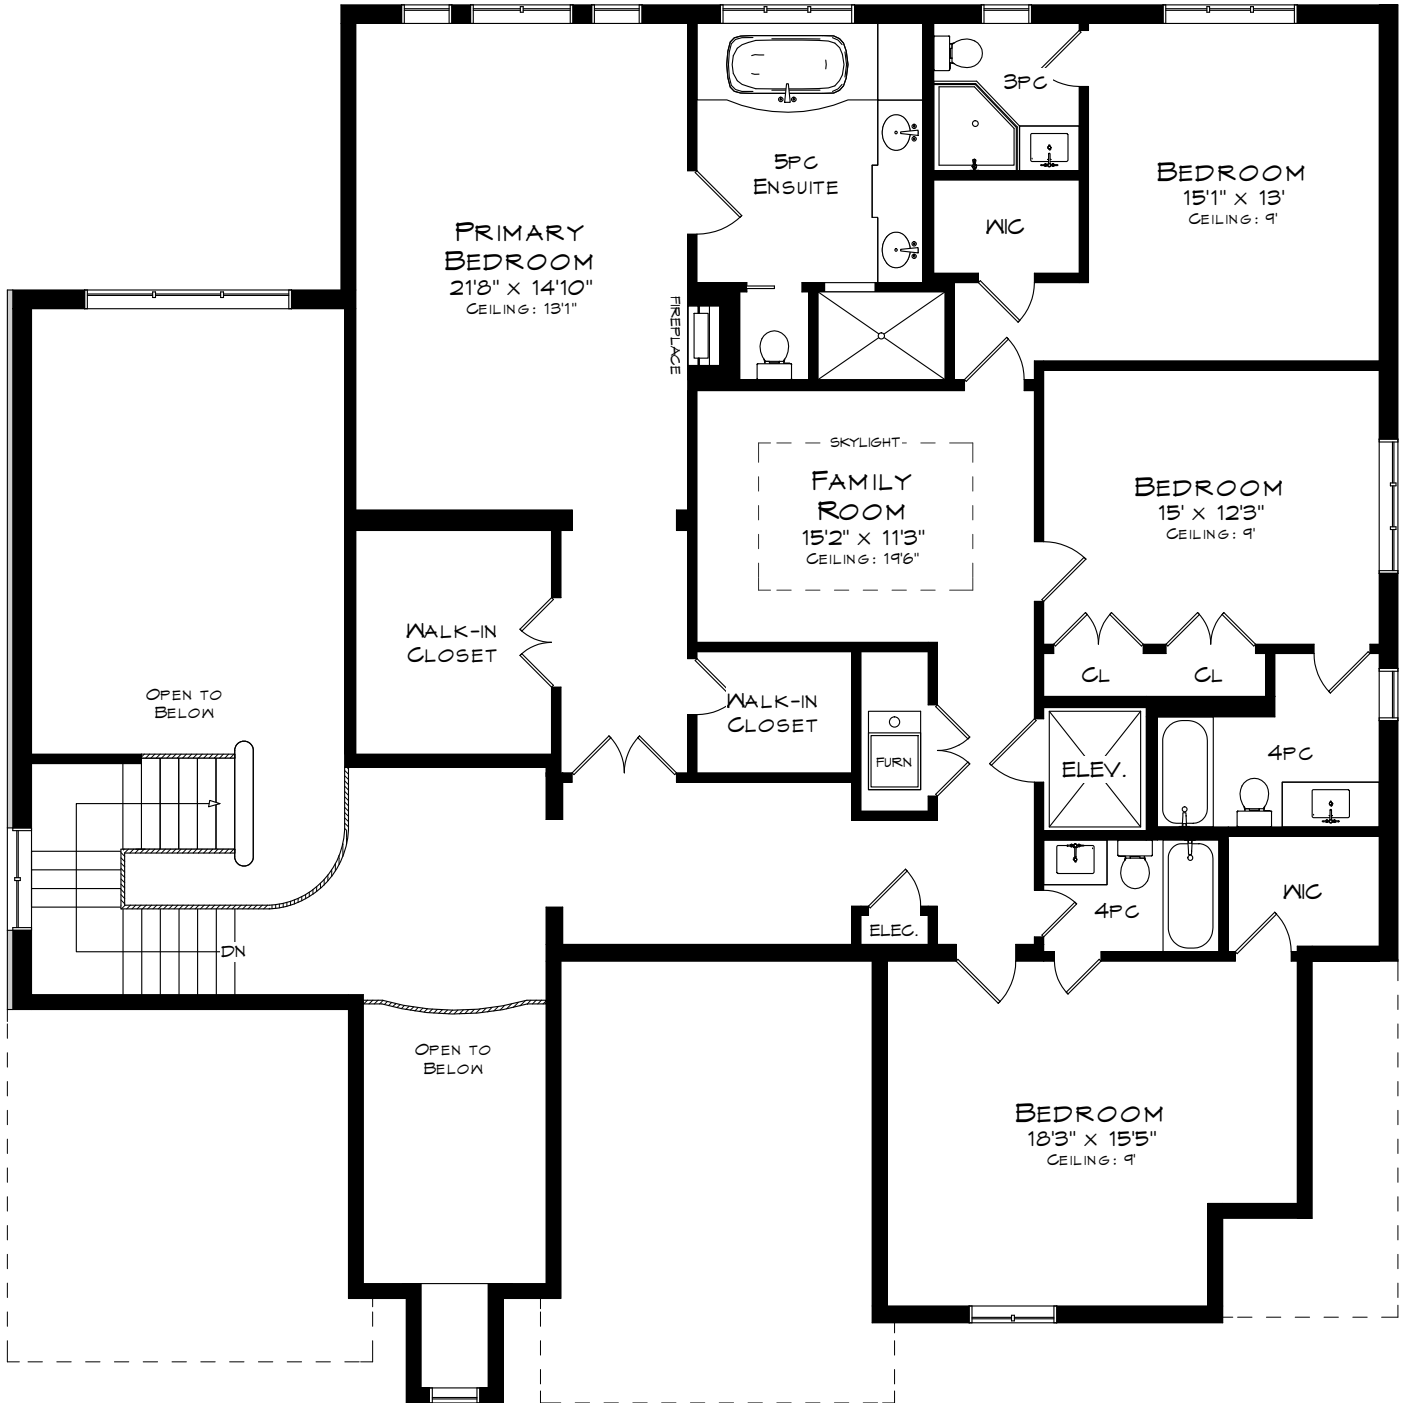

1177 WHITEOAKS DRIVE

TOTAL SQUARE FOOTAGE
7,643 SQ.FT.

MAIN LEVEL
2,444 SQUARE FEET
+ 496 SF (GARAGE)

Measurements may not be 100% accurate
and should be used as a guideline only.
July - 2021

1177 WHITEOAKS DRIVE

UPPER LEVEL
2,437 SQUARE FEET
+ 519 SF (OPEN TO BELOW)

Measurements may not be 100% accurate
and should be used as a guideline only.
July - 2021

1177 WHITEOAKS DRIVE

LOWER LEVEL
2,762 SQUARE FEET

Measurements may not be 100% accurate
and should be used as a guideline only.
July - 2021