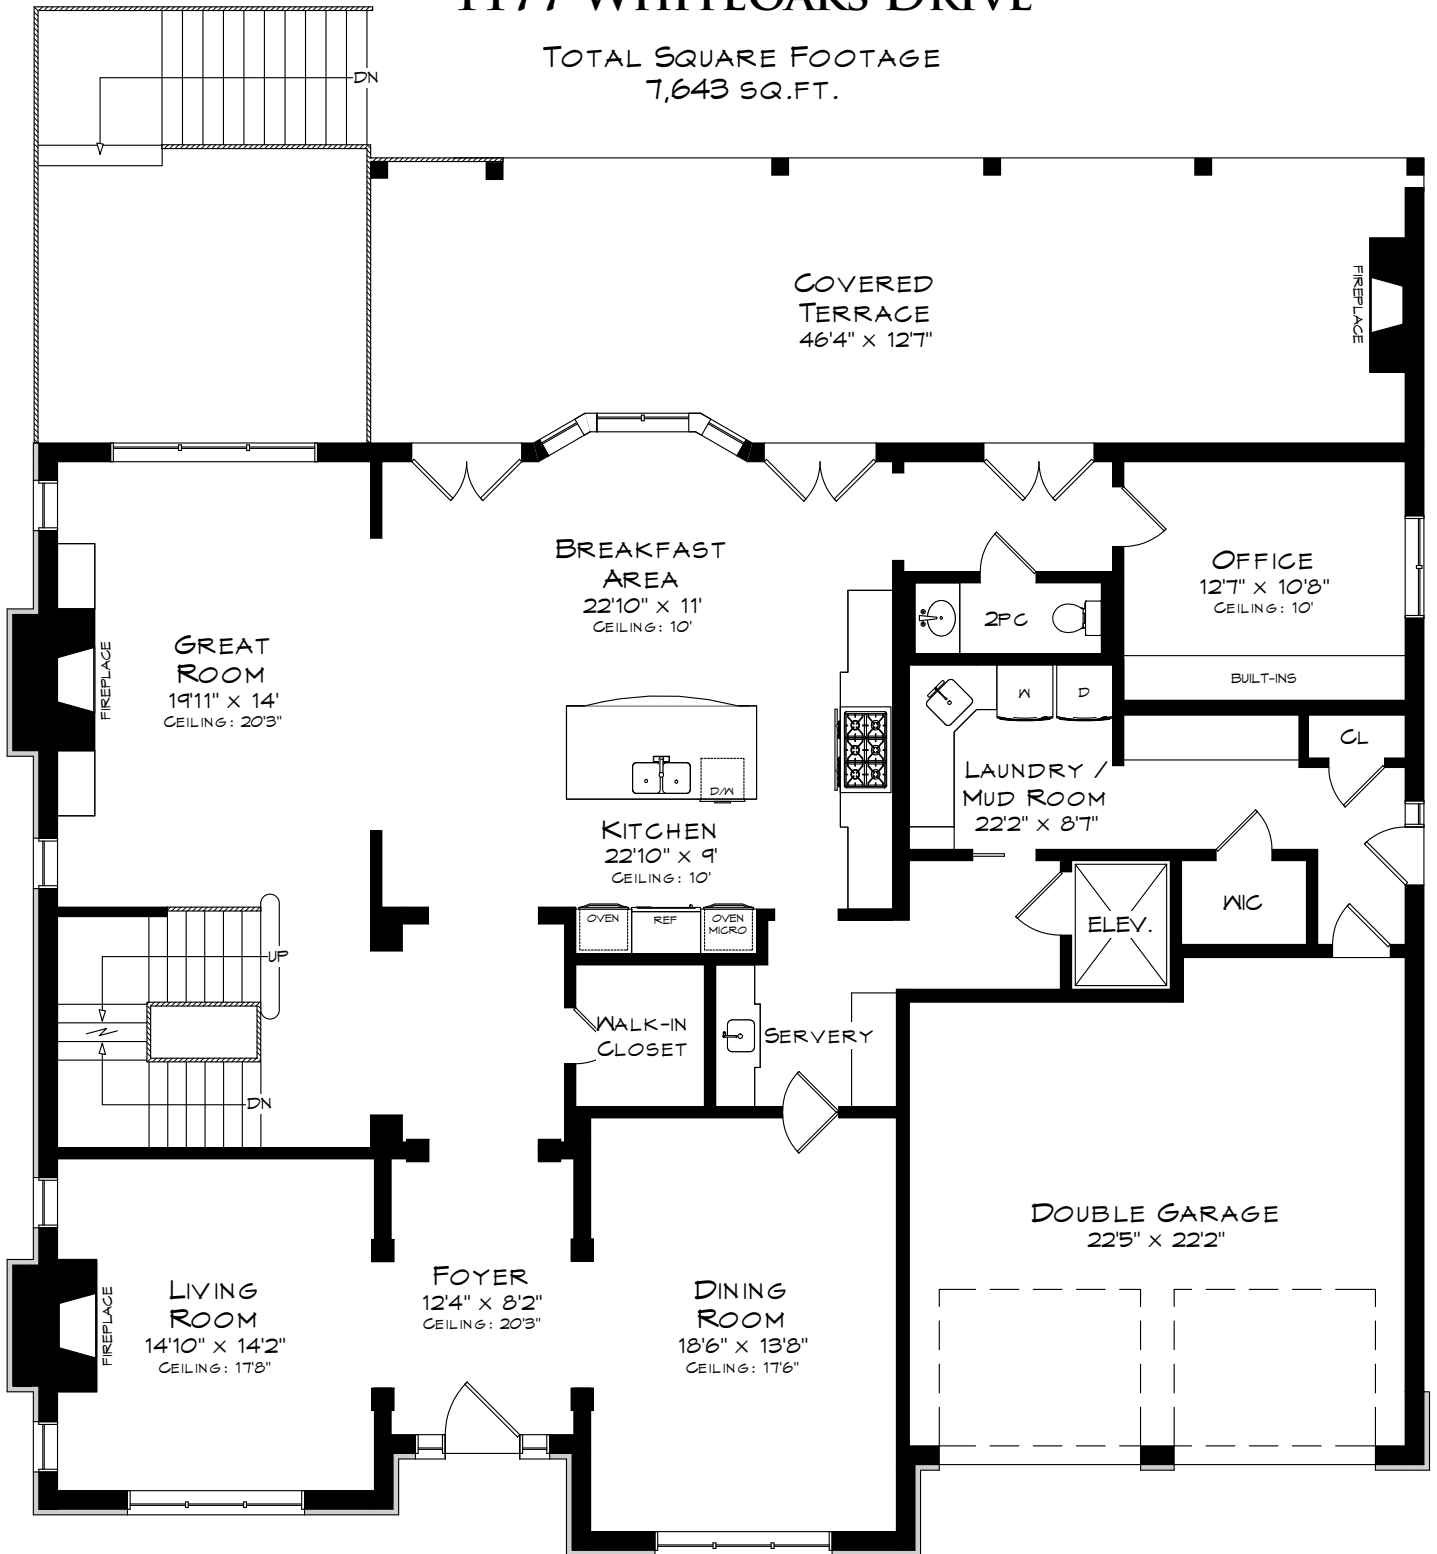

1177 WHITEOAKS DRIVE

TOTAL SQUARE FOOTAGE
7,643 SQ.FT.

MAIN LEVEL
2,444 SQUARE FEET
+ 496 SF (GARAGE)

Measurements may not be 100% accurate
and should be used as a guideline only.
July - 2021

1177 WHITEOAKS DRIVE

UPPER LEVEL
2,437 SQUARE FEET
+ 519 SF (OPEN TO BELOW)

Measurements may not be 100% accurate
and should be used as a guideline only.
July - 2021

1177 WHITEOAKS DRIVE

LOWER LEVEL
2,762 SQUARE FEET

Measurements may not be 100% accurate
and should be used as a guideline only.
July - 2021