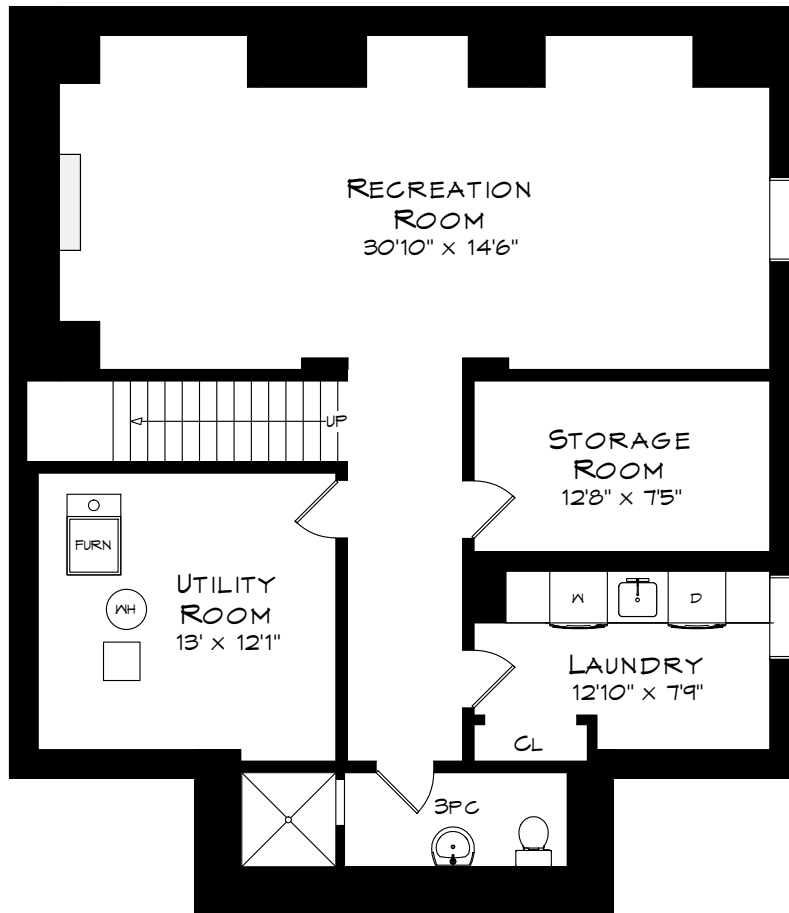

426 MAPLE AVENUE

TOTAL SQUARE FOOTAGE
3,900 SQ.FT.

MAIN LEVEL
1,271 SQUARE FEET

Measurements may not be 100% accurate
and should be used as a guideline only.
April - 2021

426 MAPLE AVENUE

UPPER LEVEL
1,372 SQUARE FEET

Measurements may not be 100% accurate
and should be used as a guideline only.
April - 2021

426 MAPLE AVENUE

LOWER LEVEL
1,257 SQUARE FEET

Measurements may not be 100% accurate
and should be used as a guideline only.
April - 2021