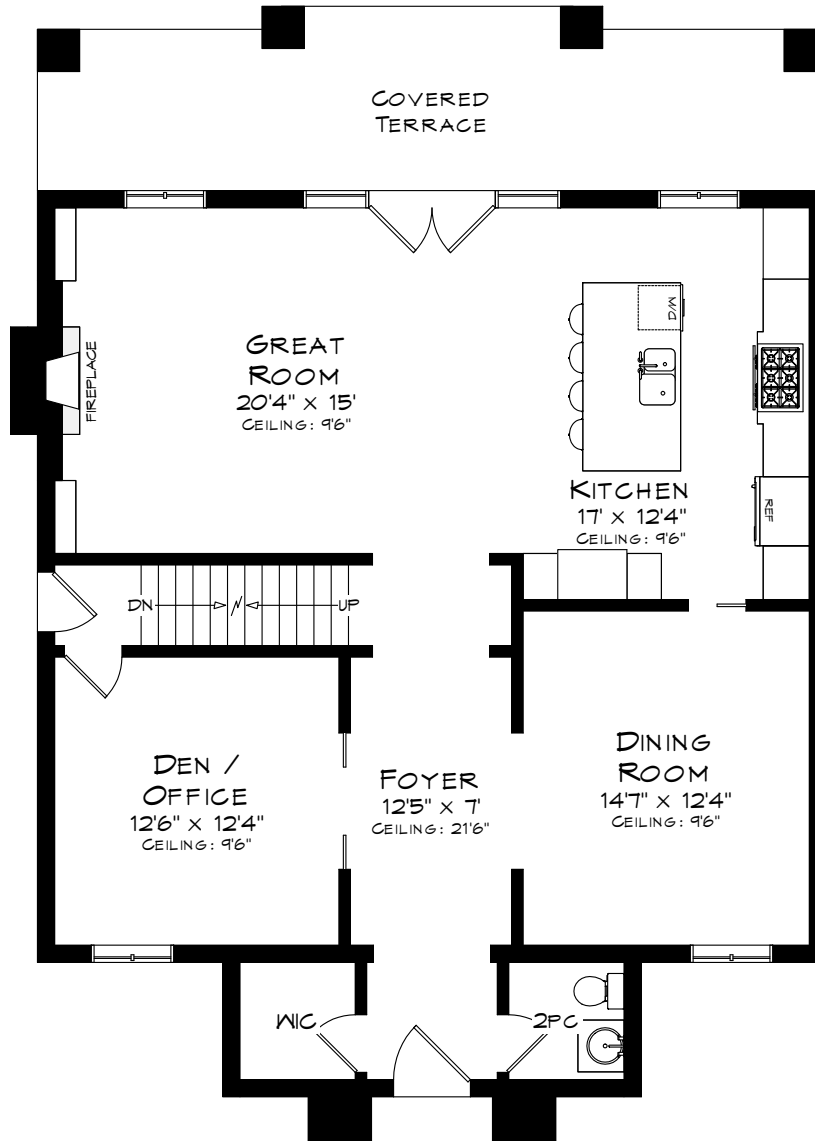

426 MAPLE AVENUE

TOTAL SQUARE FOOTAGE
3,900 SQ.FT.

MAIN LEVEL
1,271 SQUARE FEET

Measurements may not be 100% accurate
and should be used as a guideline only.
April - 2021

426 MAPLE AVENUE

UPPER LEVEL
1,372 SQUARE FEET

Measurements may not be 100% accurate
and should be used as a guideline only.
April - 2021

426 MAPLE AVENUE

LOWER LEVEL
1,257 SQUARE FEET

Measurements may not be 100% accurate
and should be used as a guideline only.
April - 2021