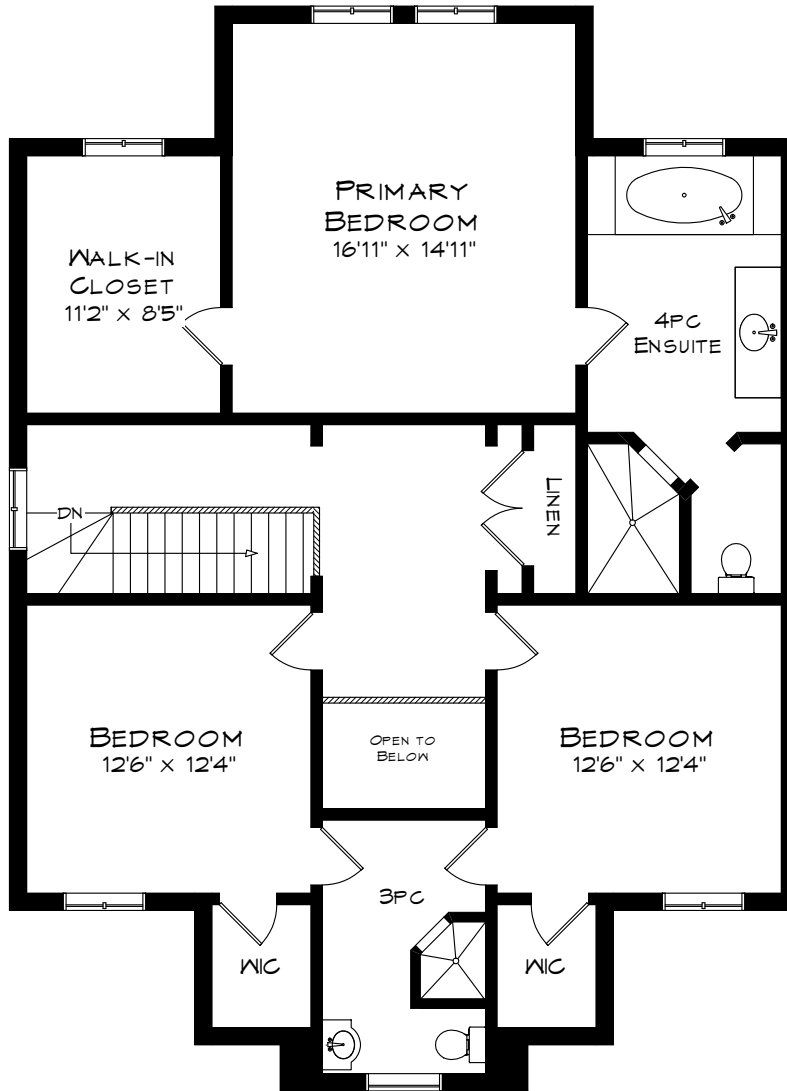

426 MAPLE AVENUE

TOTAL SQUARE FOOTAGE
3,900 SQ.FT.

MAIN LEVEL
1,271 SQUARE FEET

Measurements may not be 100% accurate
and should be used as a guideline only.
April - 2021

426 MAPLE AVENUE

UPPER LEVEL
1,372 SQUARE FEET

Measurements may not be 100% accurate
and should be used as a guideline only.
April - 2021

426 MAPLE AVENUE

LOWER LEVEL
1,257 SQUARE FEET

Measurements may not be 100% accurate
and should be used as a guideline only.
April - 2021