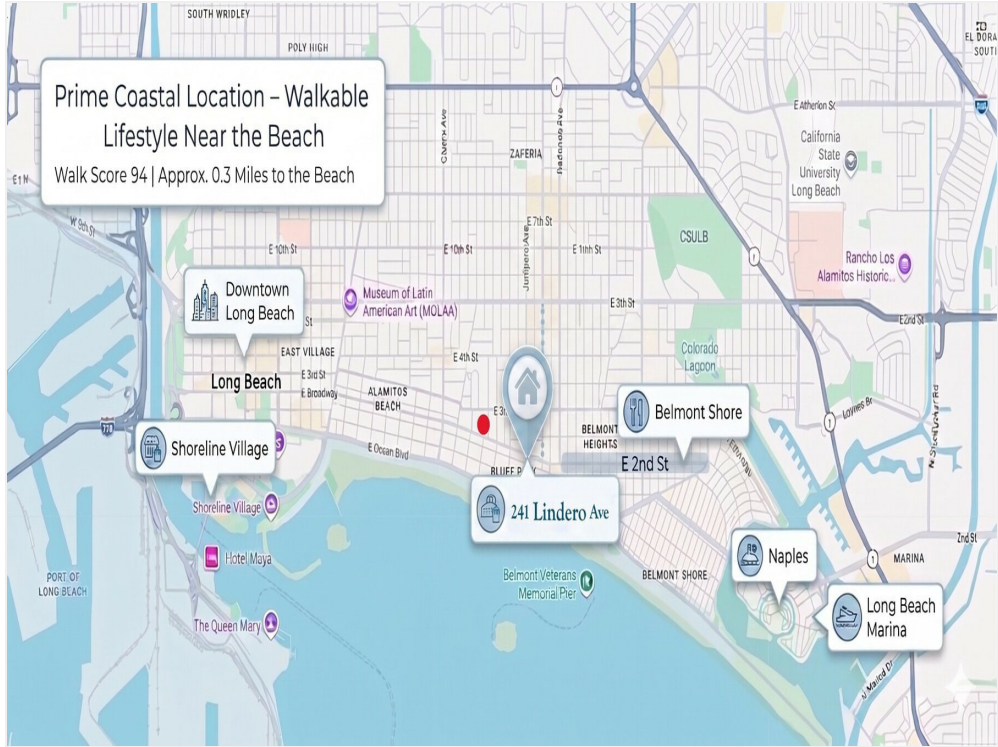

## Property Photos

241 Lindero Ave - Coastal Map + Iconic Areas

IMG\_5269