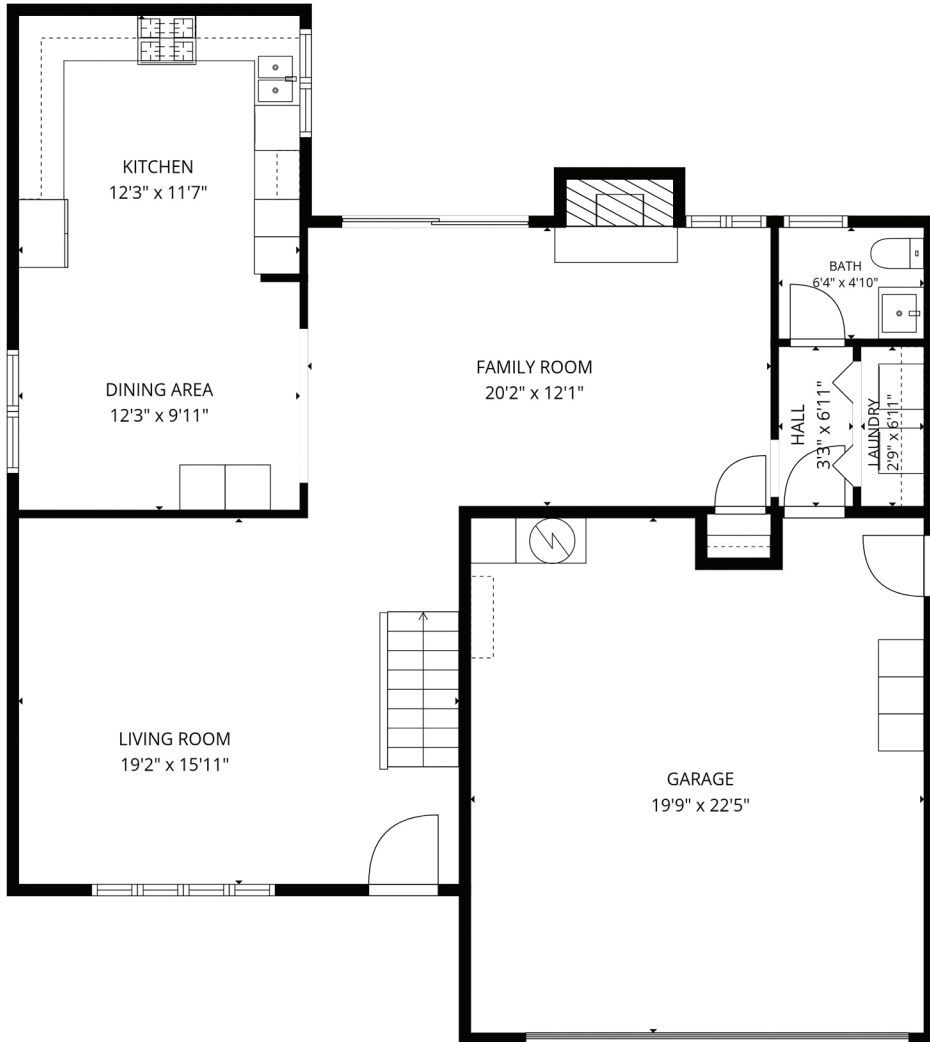

Floor Plans

24166 Big Timber Street | Lake Forest

Main Floor

Second Floor

For general space reference only. Buyers to independently verify room sized, shapes, and lot dimensions.