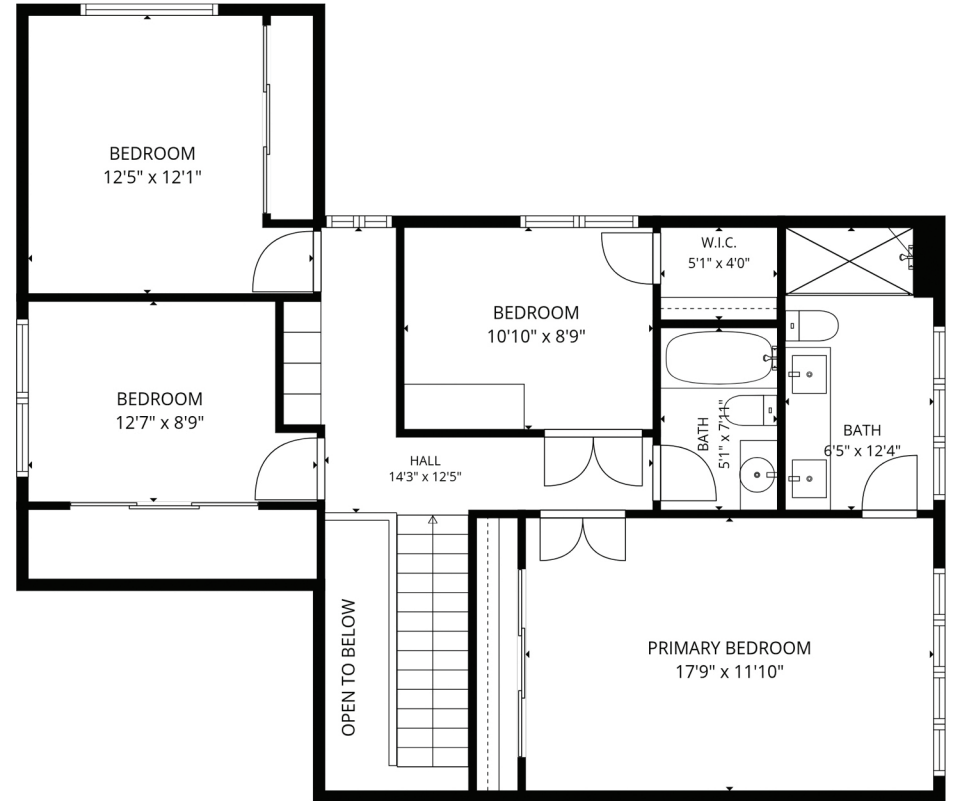

Floor Plans

24166 Big Timber Street | Lake Forest

Main Floor

Second Floor

For general space reference only. Buyers to independently verify room sized, shapes, and lot dimensions.