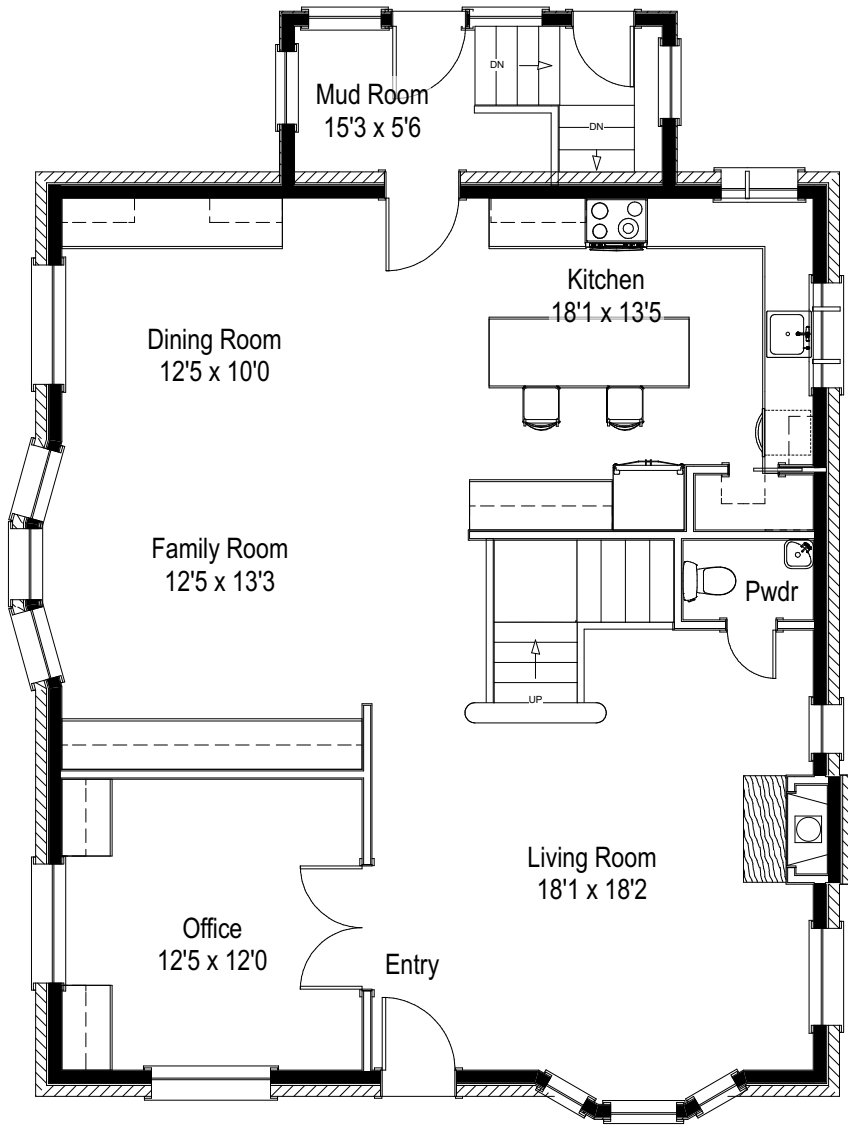

Main Level - 1384 square feet +/-

745 Highland Avenue
Boulder, Colorado

Lower Level - 1360 square feet +/-
946 finished square feet +/-
84 unfinished square feet +/-

Zach Zeldner
720.480.7650
zach@zachzeldner.com
REALTOR®, BROKER ASSOCIATE
COMPASS
BOULDER, CO 80302

COMPASS

Upper Level - 1280 square feet +/-

745 Highland Avenue
Boulder, Colorado

Top Level - 946 square feet +/-

Zach Zeldner
 720.480.7650
zach@zachzeldner.com
 REALTOR®, BROKER ASSOCIATE
 COMPASS
 BOULDER, CO 80302