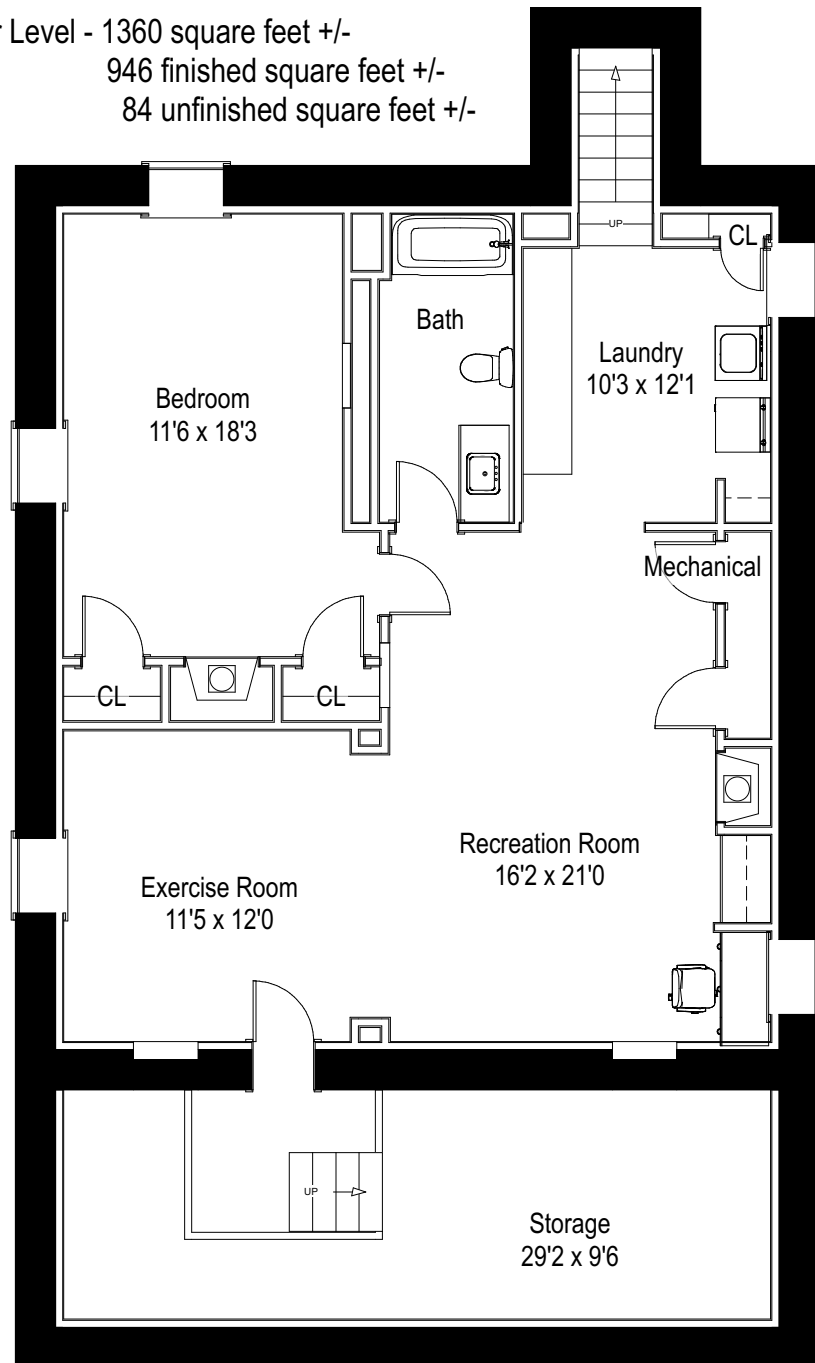

Main Level - 1384 square feet +/-

745 Highland Avenue
Boulder, Colorado

Lower Level - 1360 square feet +/-
946 finished square feet +/-
84 unfinished square feet +/-

Zach Zeldner
720.480.7650
zach@zachzeldner.com
REALTOR®, BROKER ASSOCIATE
COMPASS
BOULDER, CO 80302

COMPASS

Upper Level - 1280 square feet +/-

745 Highland Avenue
Boulder, Colorado

Top Level - 946 square feet +/-

Zach Zeldner
 720.480.7650
zach@zachzeldner.com
 REALTOR®, BROKER ASSOCIATE
 COMPASS
 BOULDER, CO 80302