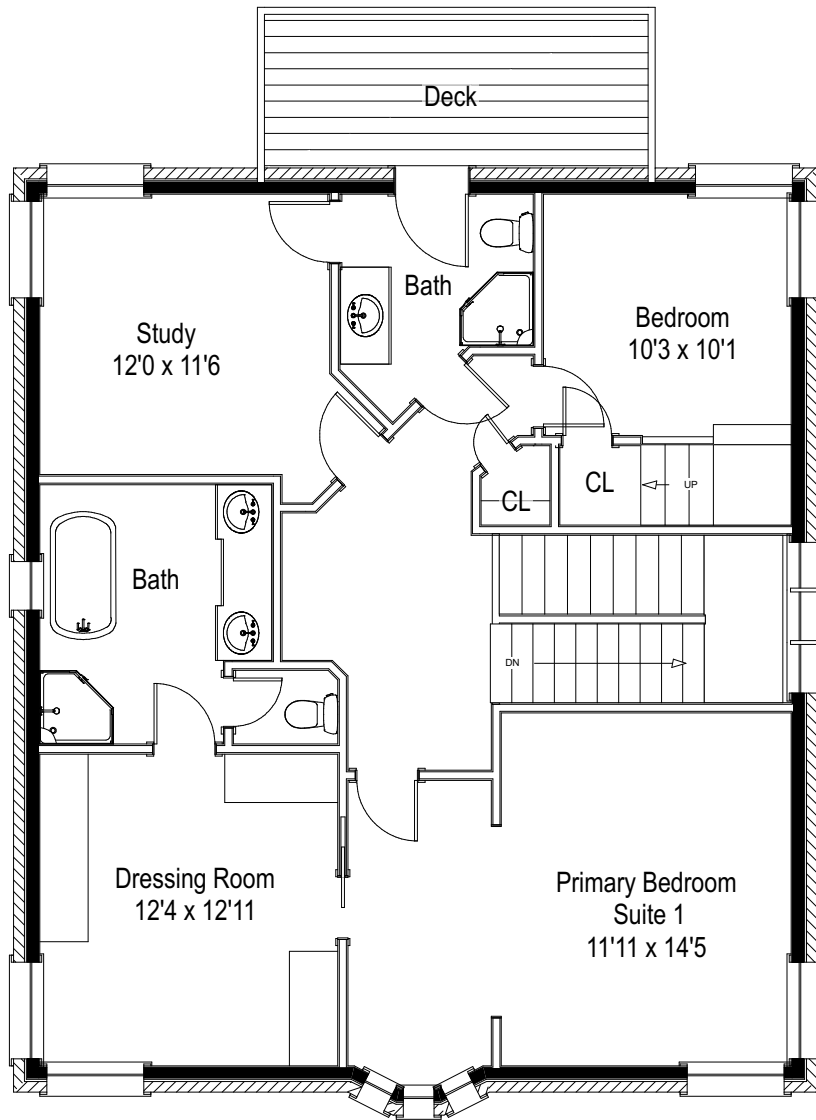

Main Level - 1384 square feet +/-

745 Highland Avenue
Boulder, Colorado

Lower Level - 1360 square feet +/-
946 finished square feet +/-
84 unfinished square feet +/-

Zach Zeldner
720.480.7650
zach@zachzeldner.com
REALTOR®, BROKER ASSOCIATE
COMPASS
BOULDER, CO 80302

COMPASS

Upper Level - 1280 square feet +/-

745 Highland Avenue
Boulder, Colorado

Top Level - 946 square feet +/-

Zach Zeldner
 720.480.7650
zach@zachzeldner.com
 REALTOR®, BROKER ASSOCIATE
 COMPASS
 BOULDER, CO 80302