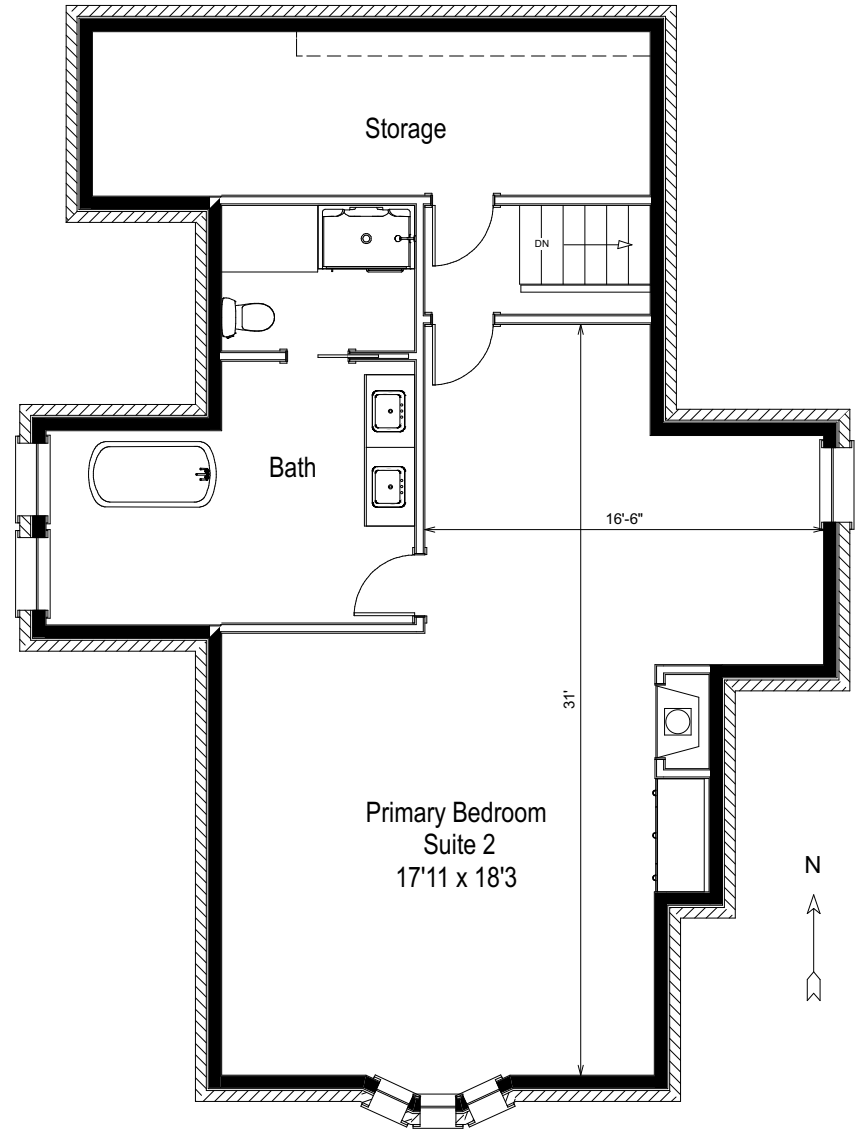

Main Level - 1384 square feet +/-

745 Highland Avenue
Boulder, Colorado

Lower Level - 1360 square feet +/-
946 finished square feet +/-
84 unfinished square feet +/-

Zach Zeldner
720.480.7650
zach@zachzeldner.com
REALTOR®, BROKER ASSOCIATE
COMPASS
BOULDER, CO 80302

COMPASS

Upper Level - 1280 square feet +/-

745 Highland Avenue
Boulder, Colorado

Top Level - 946 square feet +/-

Zach Zeldner
 720.480.7650
zach@zachzeldner.com
 REALTOR®, BROKER ASSOCIATE
 COMPASS
 BOULDER, CO 80302