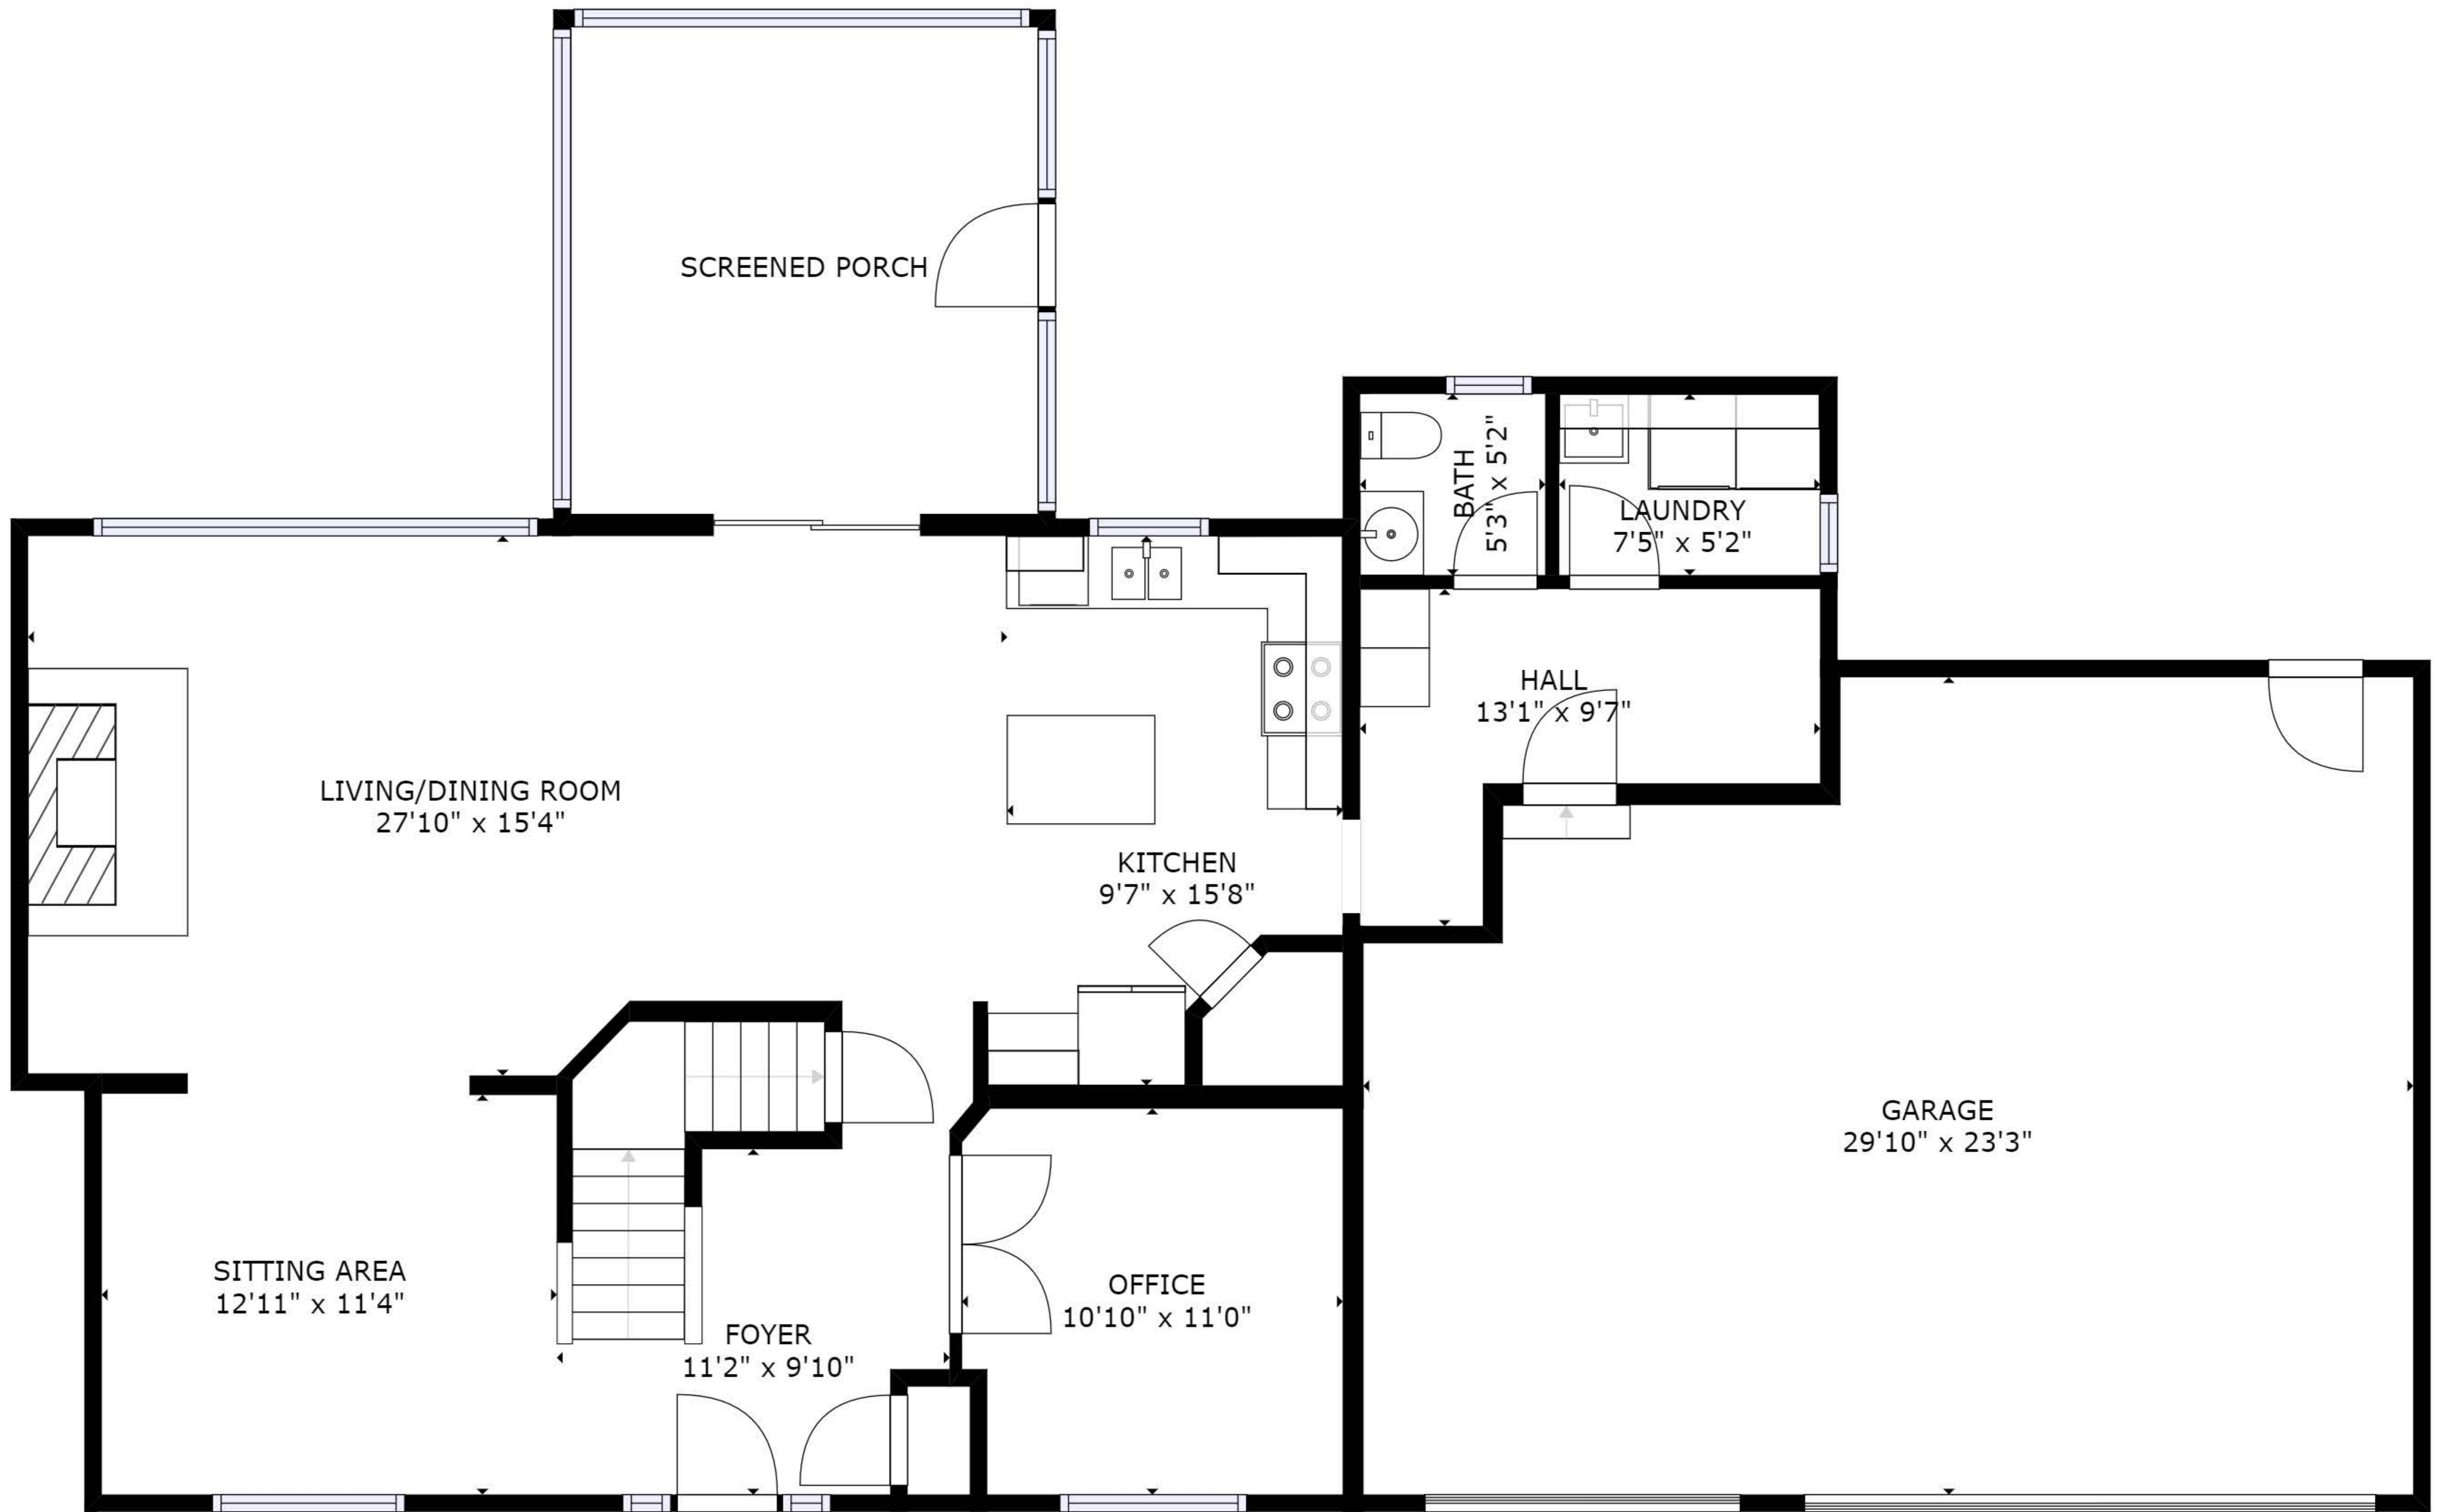

GROSS INTERNAL AREA
 FLOOR 1: 1079 sq ft, FLOOR 2: 1245 sq ft
 FLOOR 3: 1146 sq ft, EXCLUDED AREAS:
 PORCH: 185 sq ft, GARAGE: 629 sq ft
 TOTAL: 3470 sq ft

SIZES AND DIMENSIONS ARE APPROXIMATE, ACTUAL MAY VARY.