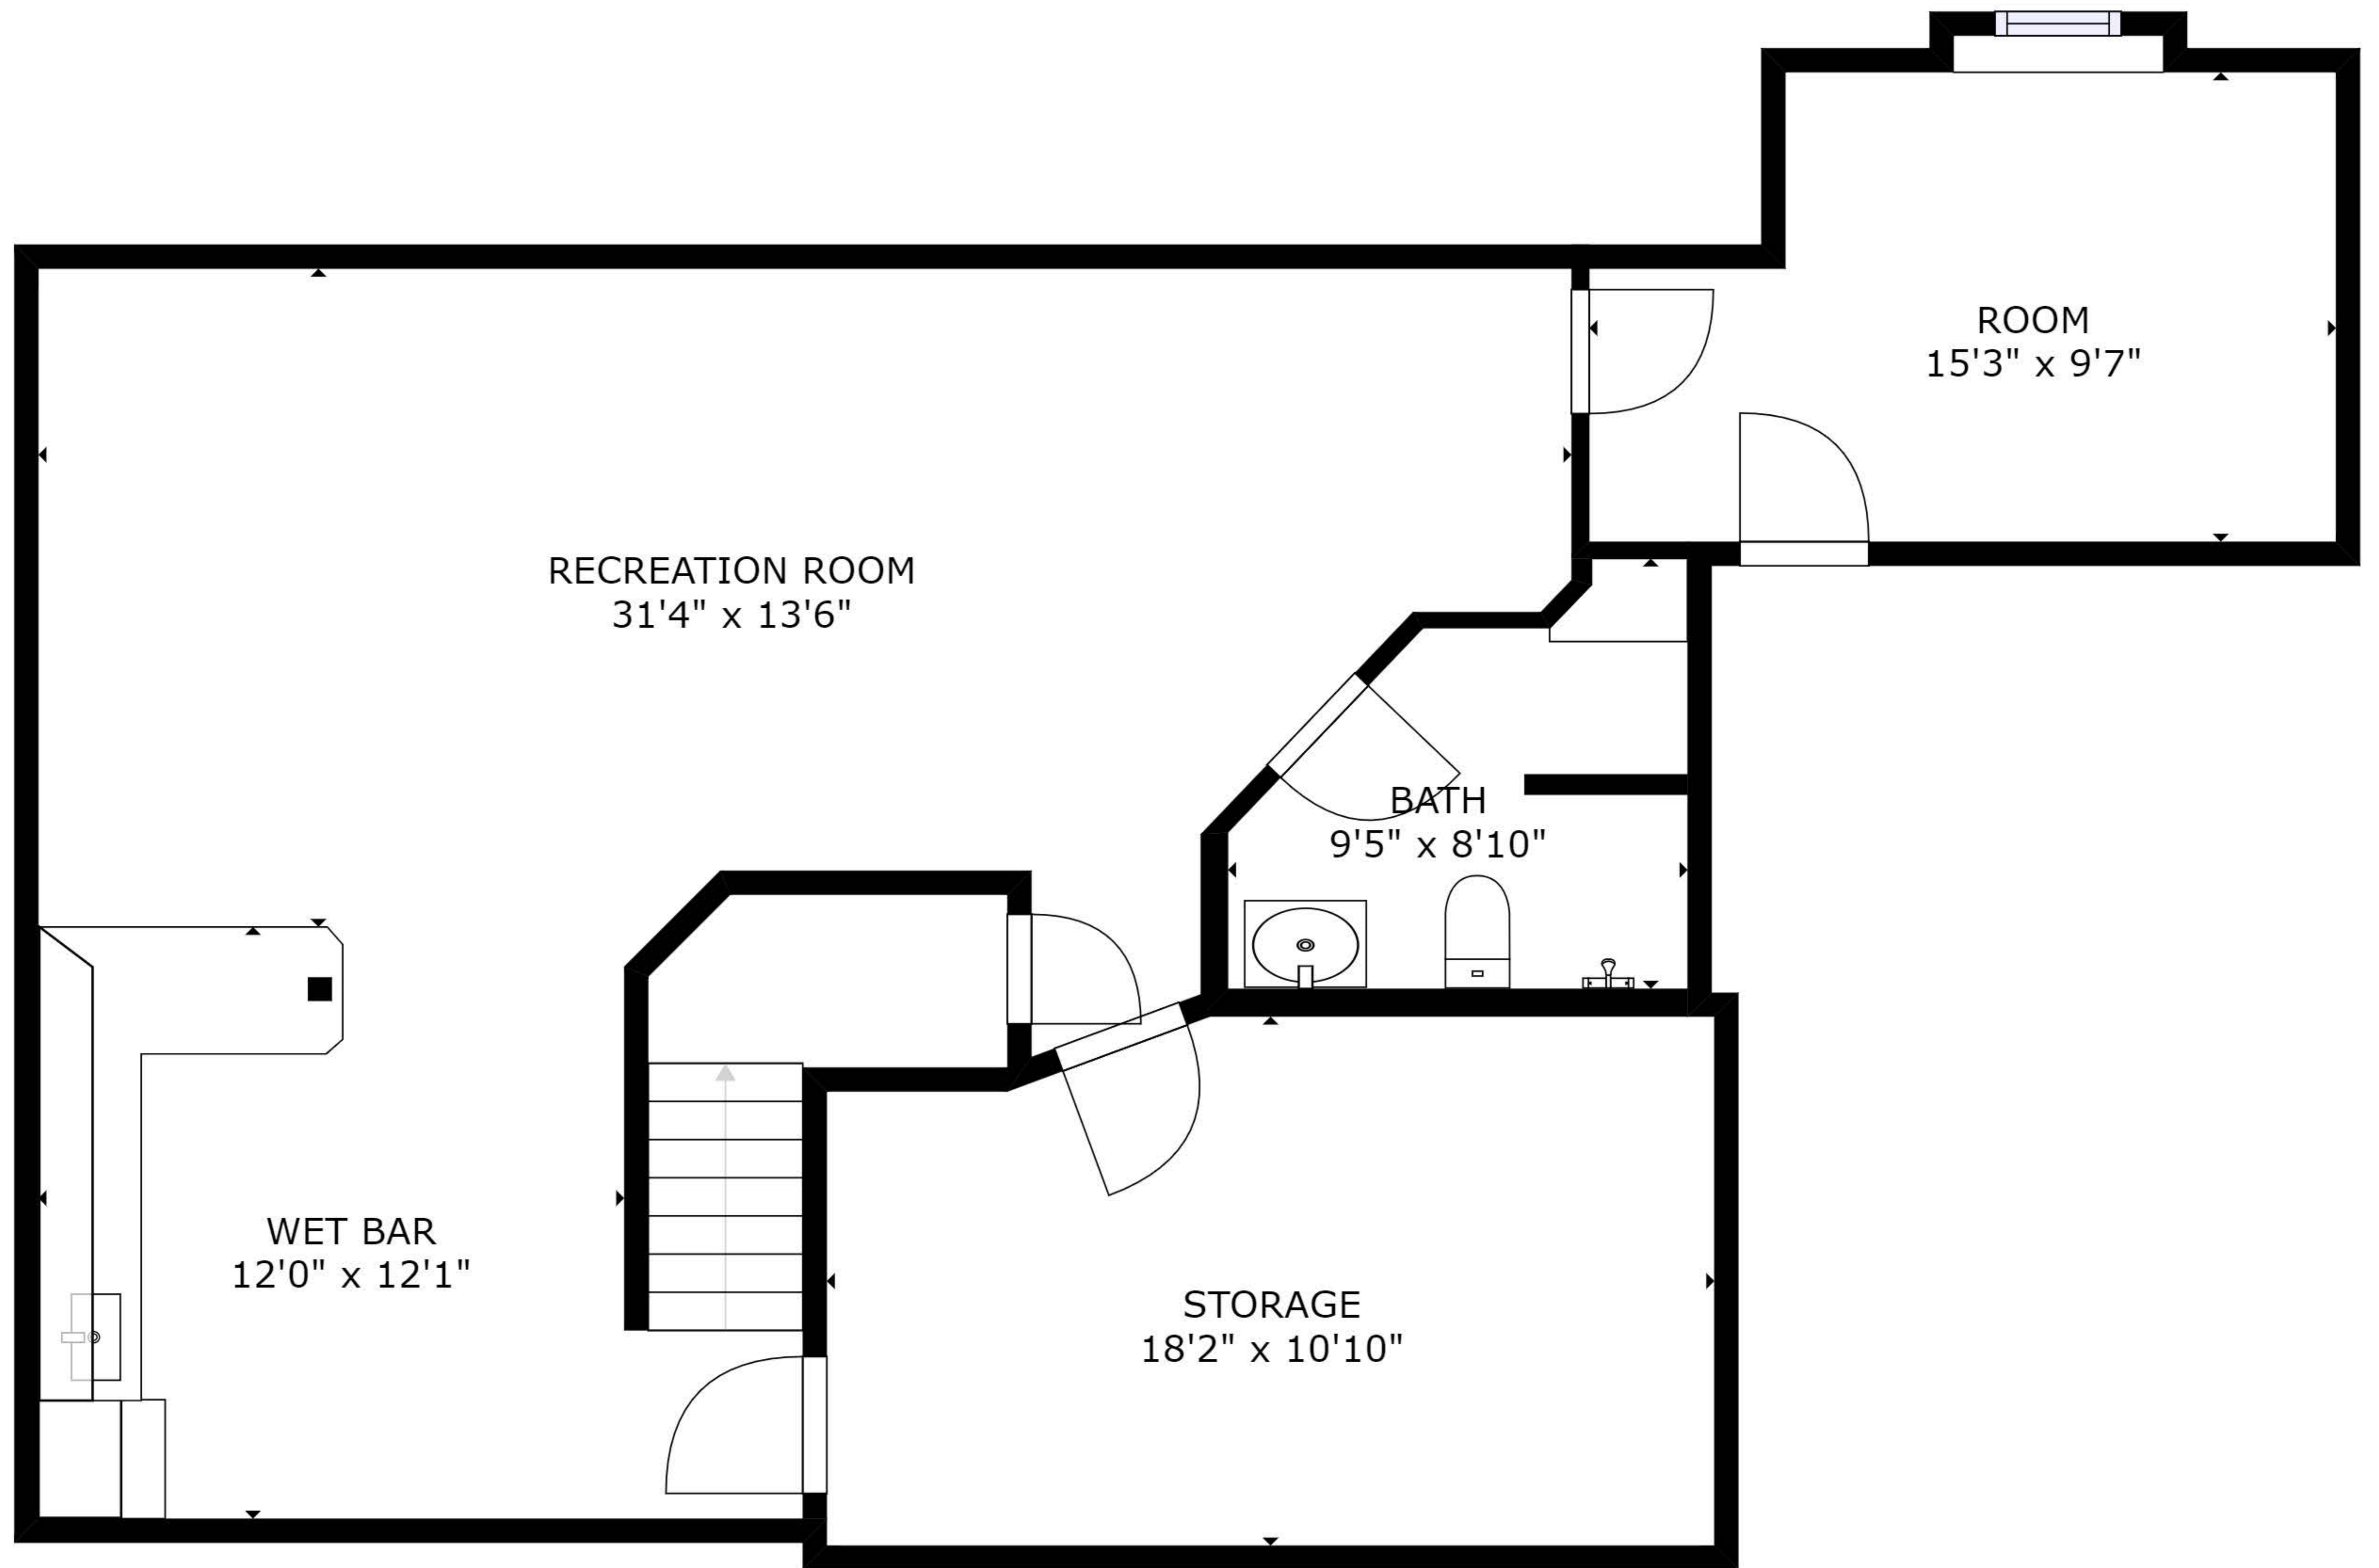

GROSS INTERNAL AREA
 FLOOR 1: 1079 sq ft, FLOOR 2: 1245 sq ft
 FLOOR 3: 1146 sq ft, EXCLUDED AREAS:
 PORCH: 185 sq ft, GARAGE: 629 sq ft
 TOTAL: 3470 sq ft

SIZES AND DIMENSIONS ARE APPROXIMATE, ACTUAL MAY VARY.