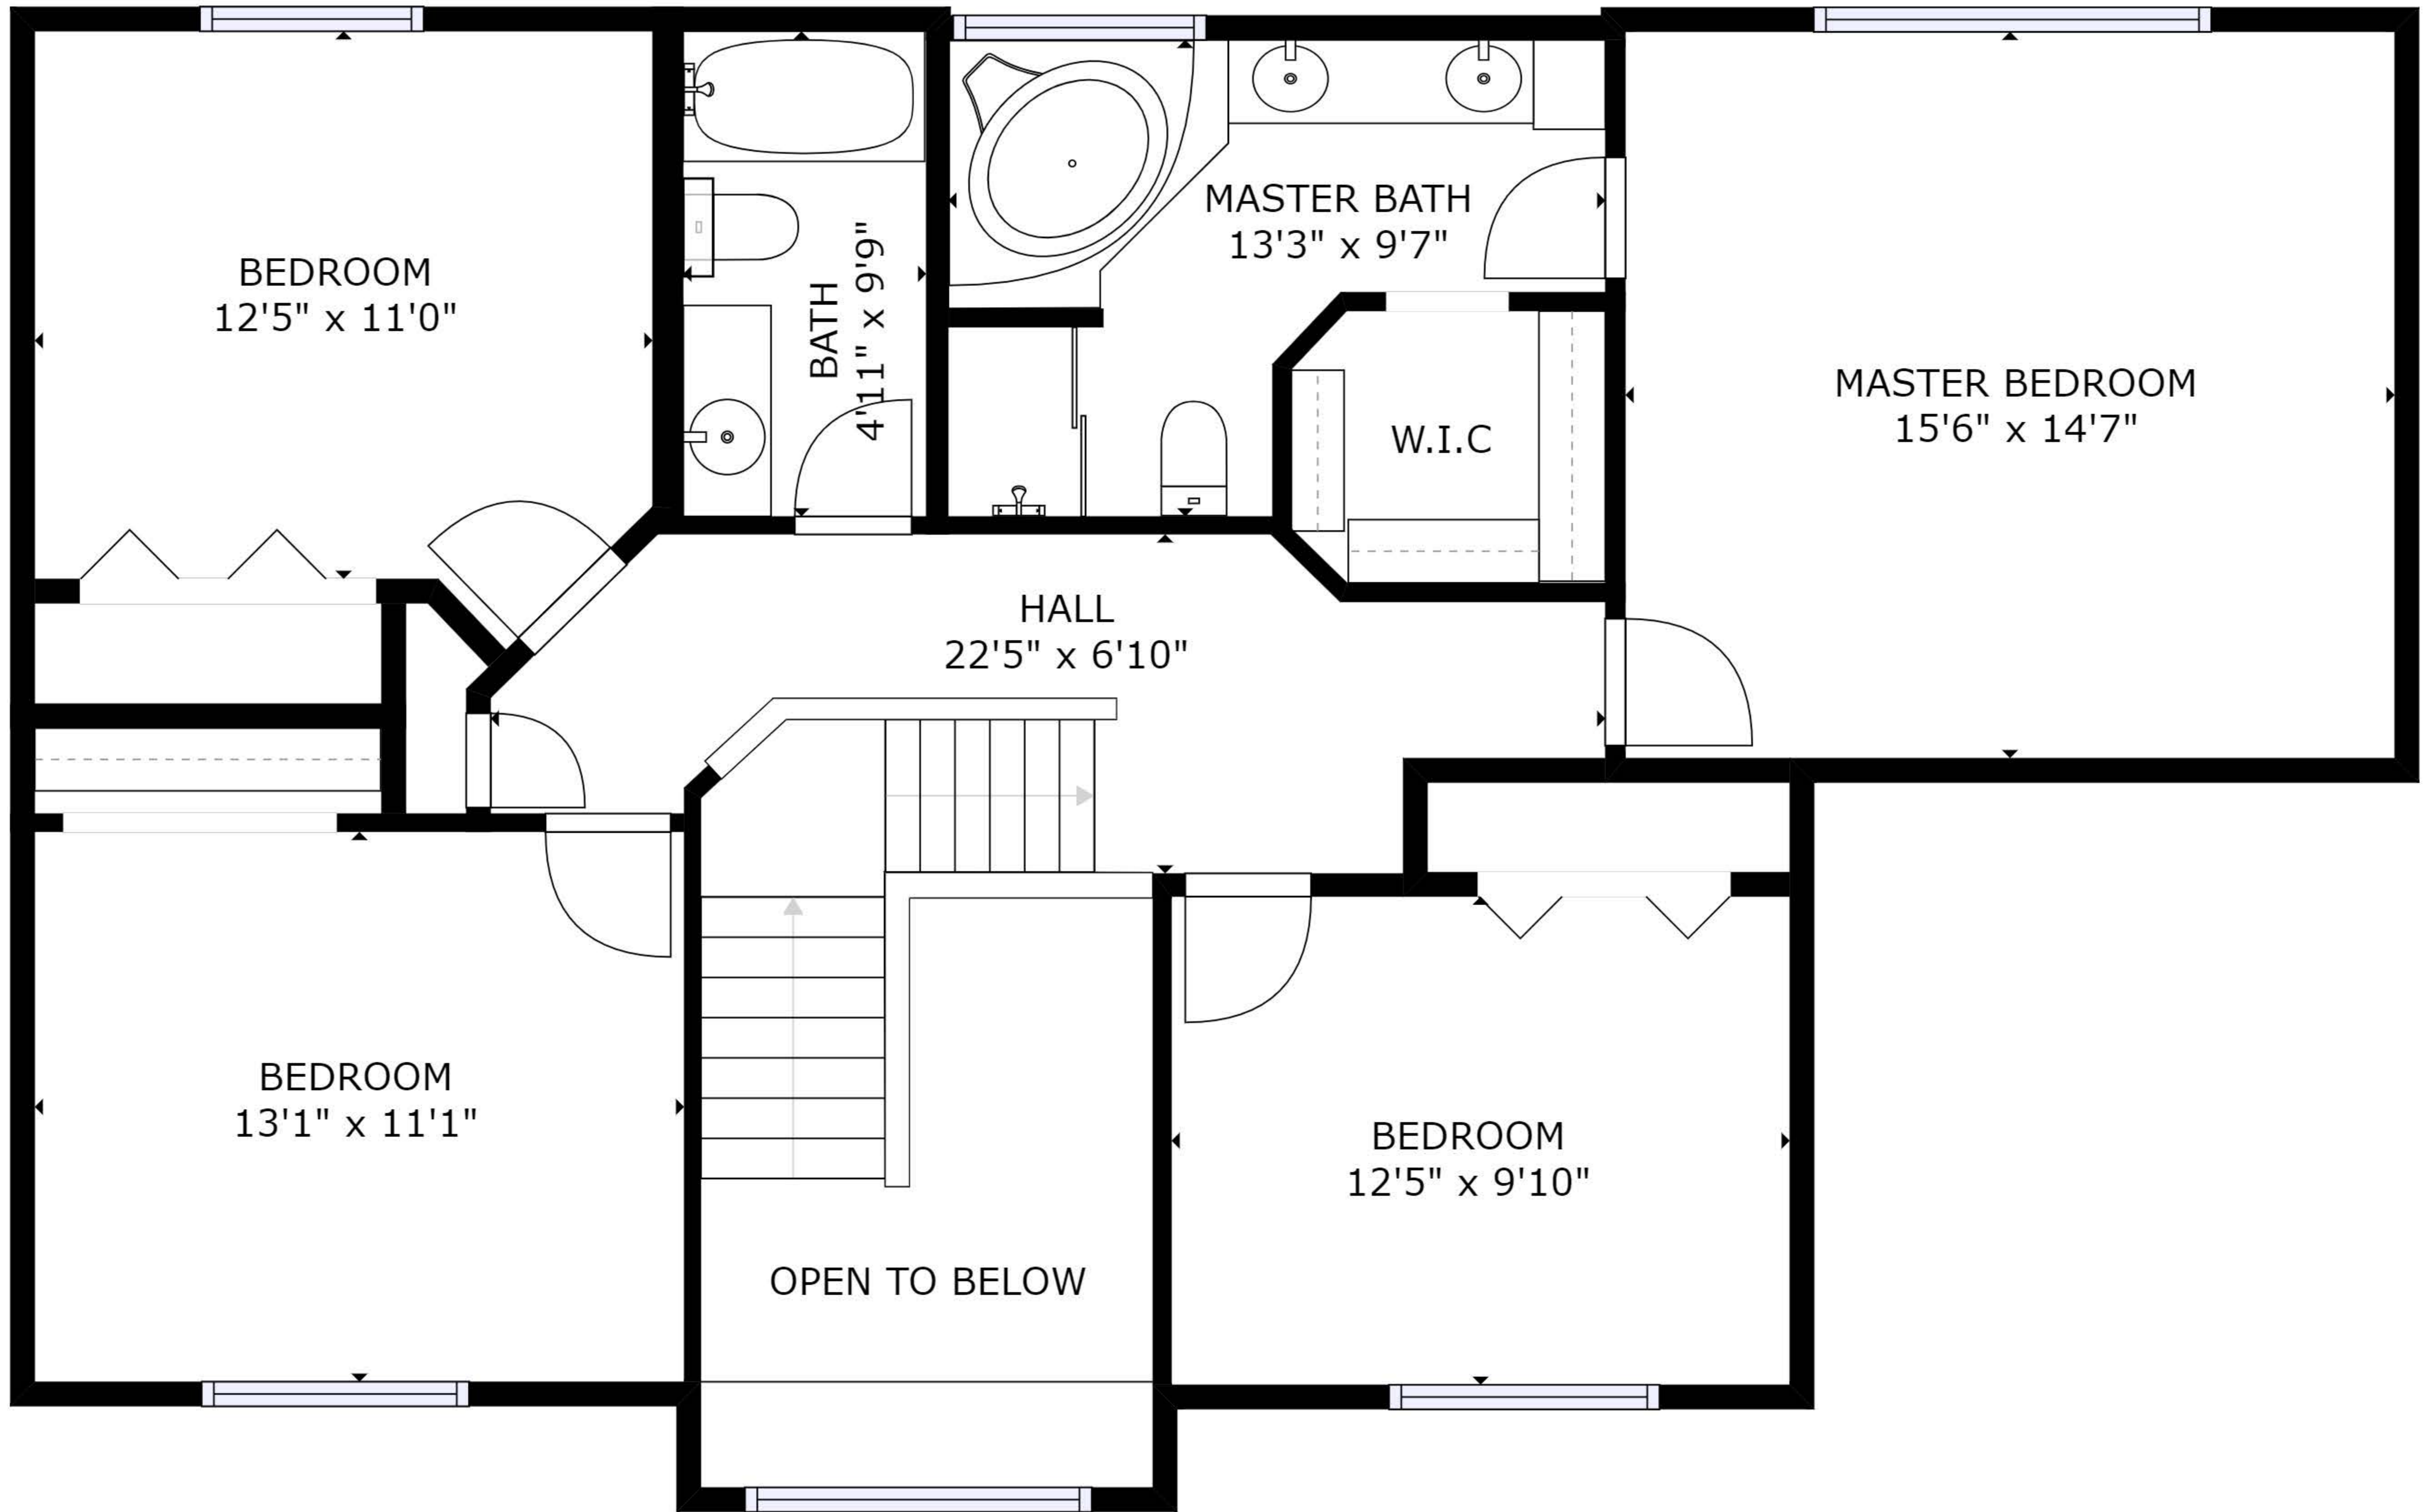

GROSS INTERNAL AREA
 FLOOR 1: 1079 sq ft, FLOOR 2: 1245 sq ft
 FLOOR 3: 1146 sq ft, EXCLUDED AREAS:
 PORCH: 185 sq ft, GARAGE: 629 sq ft
 TOTAL: 3470 sq ft

SIZES AND DIMENSIONS ARE APPROXIMATE, ACTUAL MAY VARY.