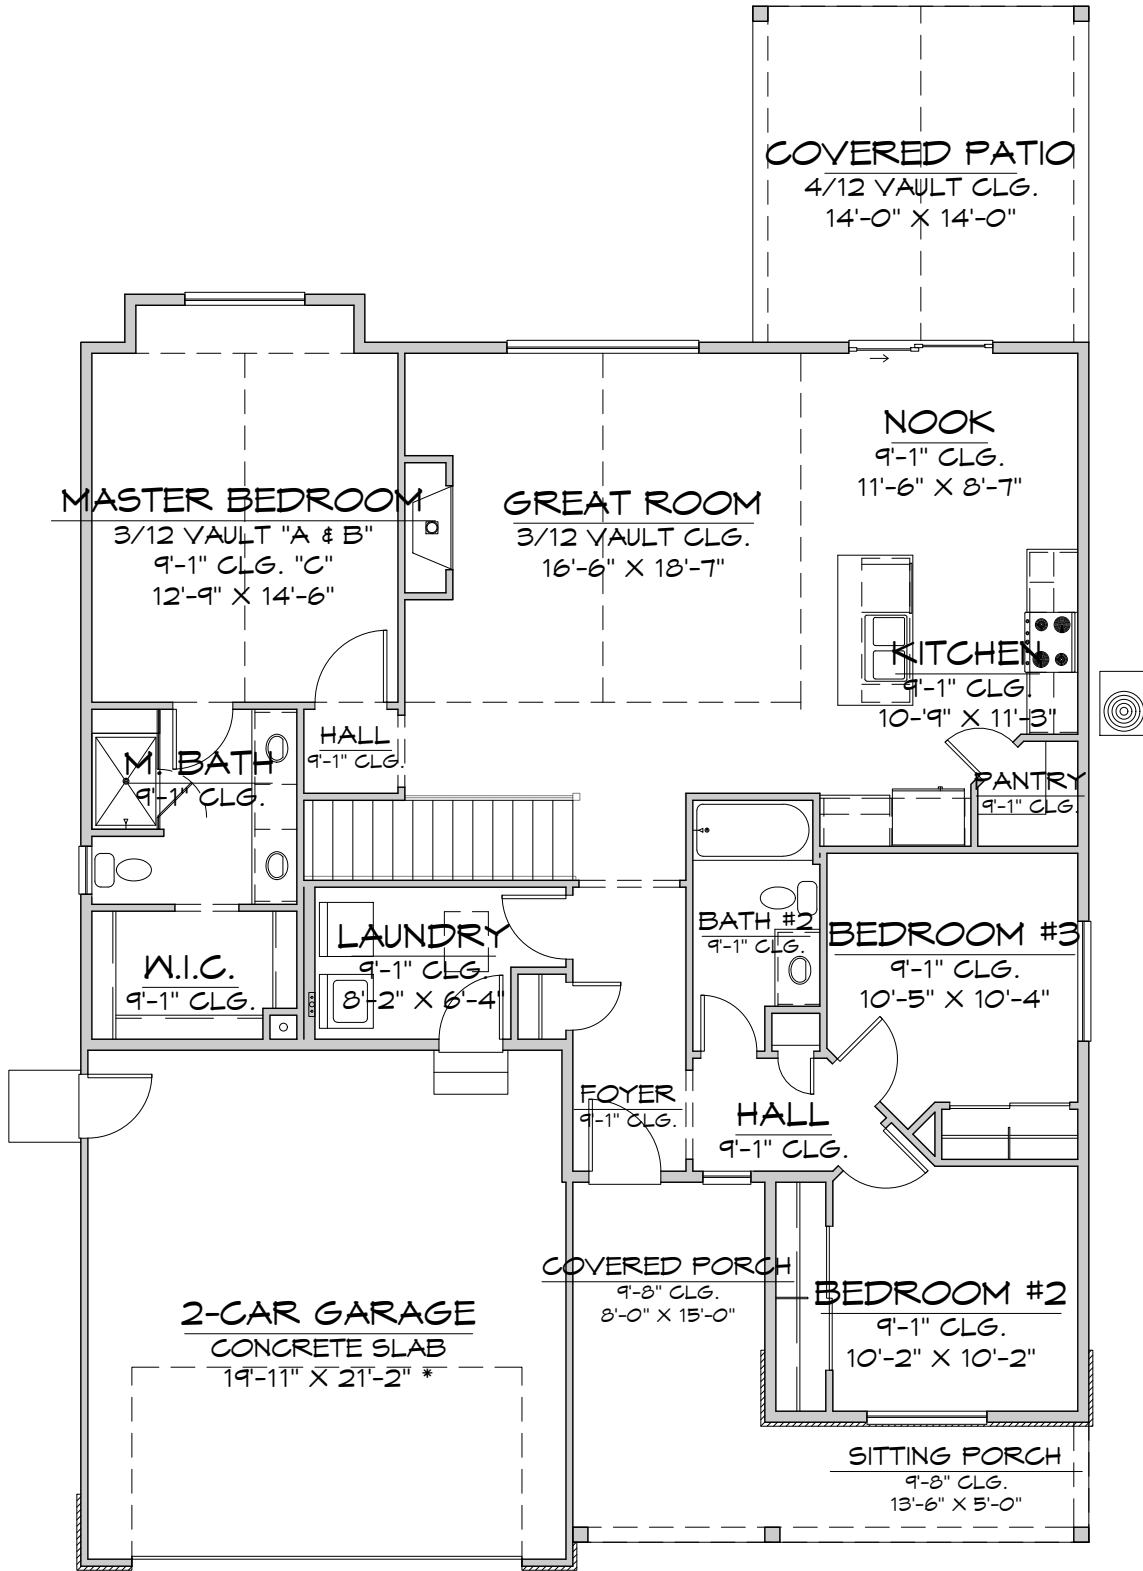

## BASEMENT

THE TELLURIDE	
BASEMENT FINISHED SQ. FT.	1188 SF
FIRST FLOOR FINISHED SQ. FT.	1515 SF
	2703 SF
BASEMENT UNFINISHED SQ. FT.	315 SF

\*GARAGE DIMENSIONS MEASURED FROM INTERIOR WALL TO INTERIOR WALL

## FIRST FLOOR

THE TELLURIDE	
BASEMENT FINISHED SQ. FT.	1188 SF
FIRST FLOOR FINISHED SQ. FT.	1515 SF
	2703 SF
BASEMENT UNFINISHED SQ. FT.	315 SF

\*GARAGE DIMENSIONS MEASURED FROM INTERIOR WALL TO INTERIOR WALL