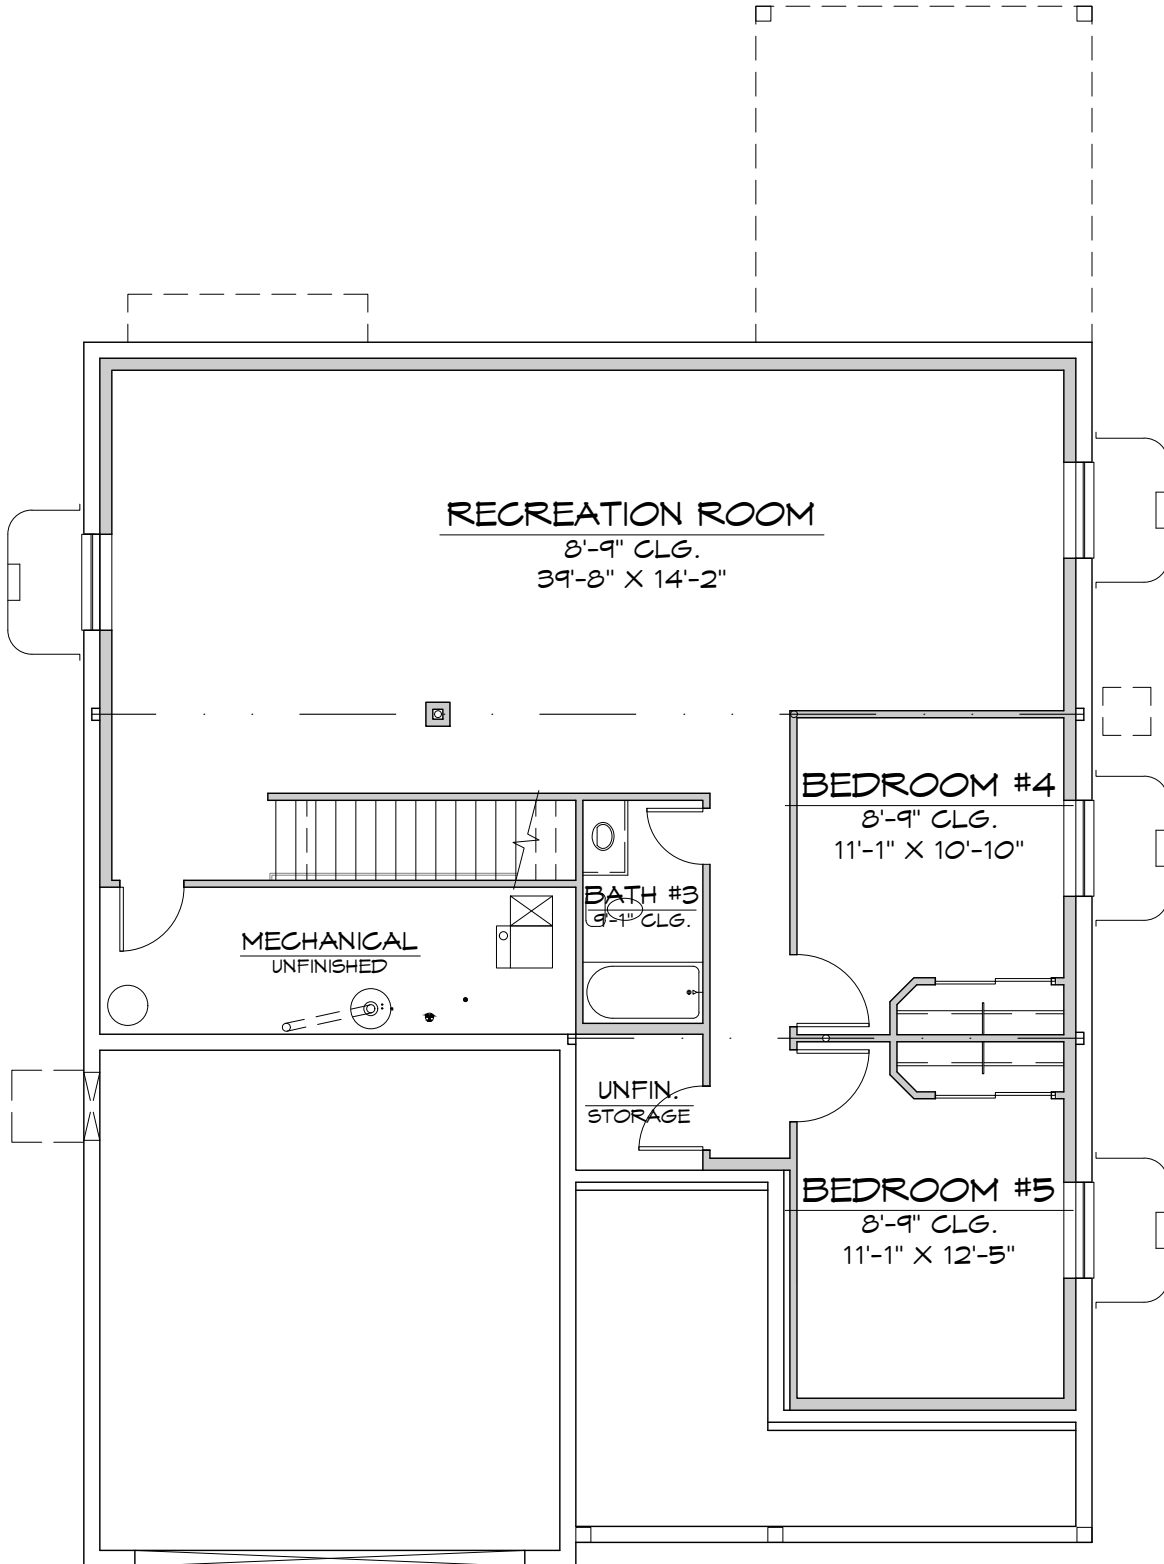

## BASEMENT

THE TELLURIDE	
BASEMENT FINISHED SQ. FT.	1188 SF
FIRST FLOOR FINISHED SQ. FT.	1515 SF
	2703 SF
BASEMENT UNFINISHED SQ. FT.	315 SF

\*GARAGE DIMENSIONS MEASURED FROM INTERIOR WALL TO INTERIOR WALL

## FIRST FLOOR

THE TELLURIDE	
BASEMENT FINISHED SQ. FT.	1188 SF
FIRST FLOOR FINISHED SQ. FT.	1515 SF
	2703 SF
BASEMENT UNFINISHED SQ. FT.	315 SF

\*GARAGE DIMENSIONS MEASURED FROM INTERIOR WALL TO INTERIOR WALL