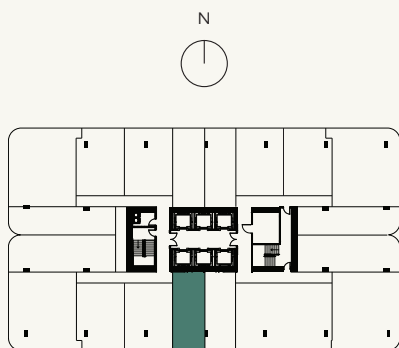

07

LEVELS 10, 16, 21, 26, 31

07

LEVELS 10, 16, 21, 26, 31

JR SUITE • 1 BATH

LIVING AREA

509 SF

47.28 M²

BALCONY

72 SF

6.68 M²

07

LEVELS 11-12, 14-15, 17-20, 22-25, 27-30, 32-35

07

LEVELS 11-12, 14-15, 17-20,
22-25, 27-30, 32-35

JR SUITE • 1 BATH