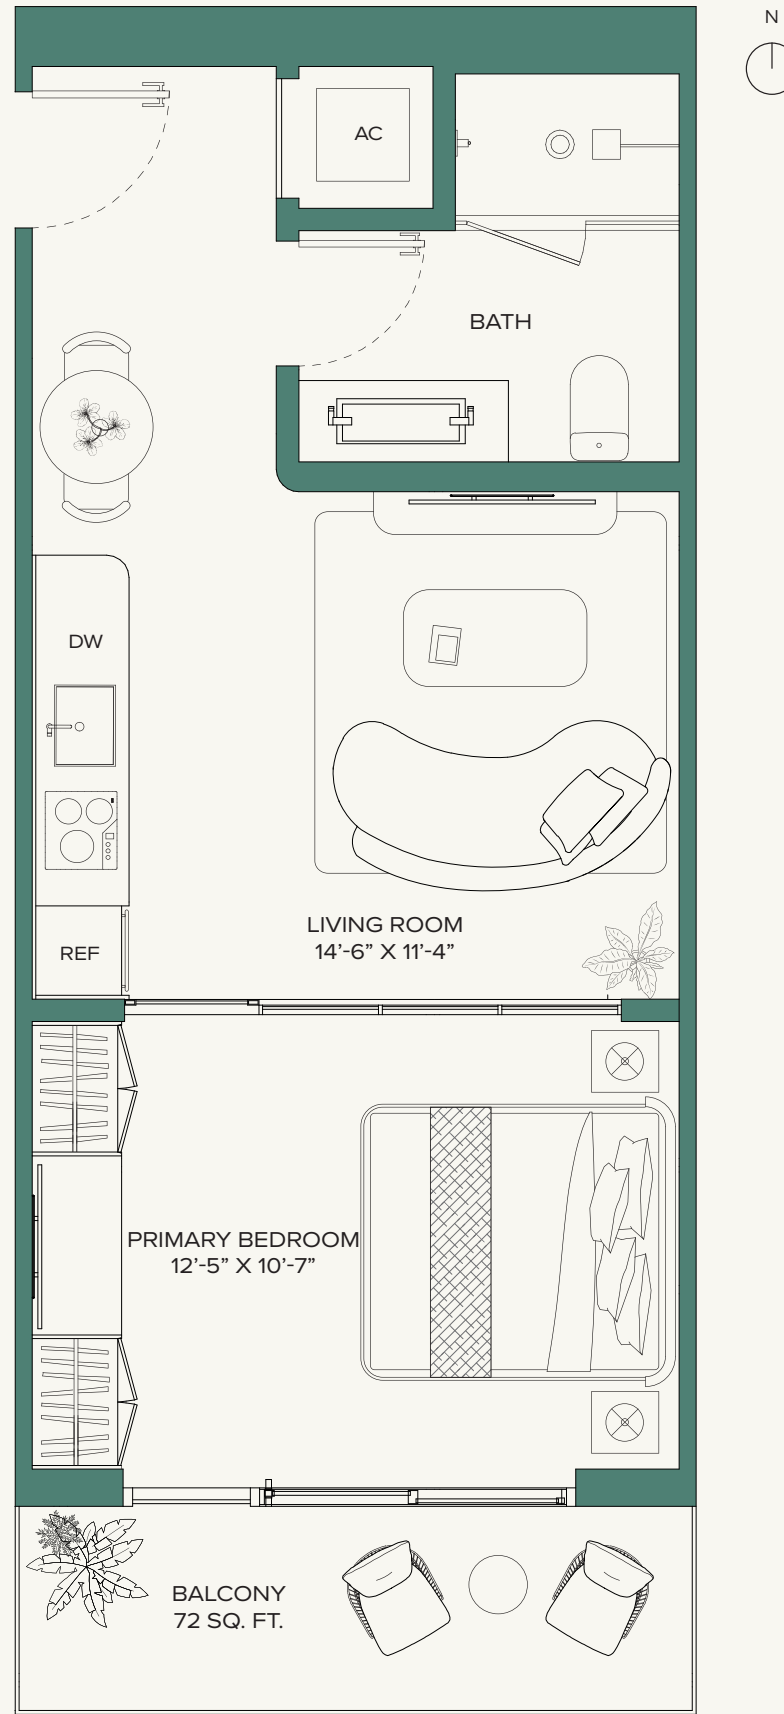

07

LEVELS 10, 16, 21, 26, 31

07

LEVELS 10, 16, 21, 26, 31

JR SUITE • 1 BATH

LIVING AREA

509 SF

47.28 M²

BALCONY

72 SF

6.68 M²

07

LEVELS 11-12, 14-15, 17-20, 22-25, 27-30, 32-35

07

LEVELS 11-12, 14-15, 17-20,
22-25, 27-30, 32-35

JR SUITE • 1 BATH

LIVING AREA

509 SF
47.28 M²

BALCONY

40 SF
3.71 M²