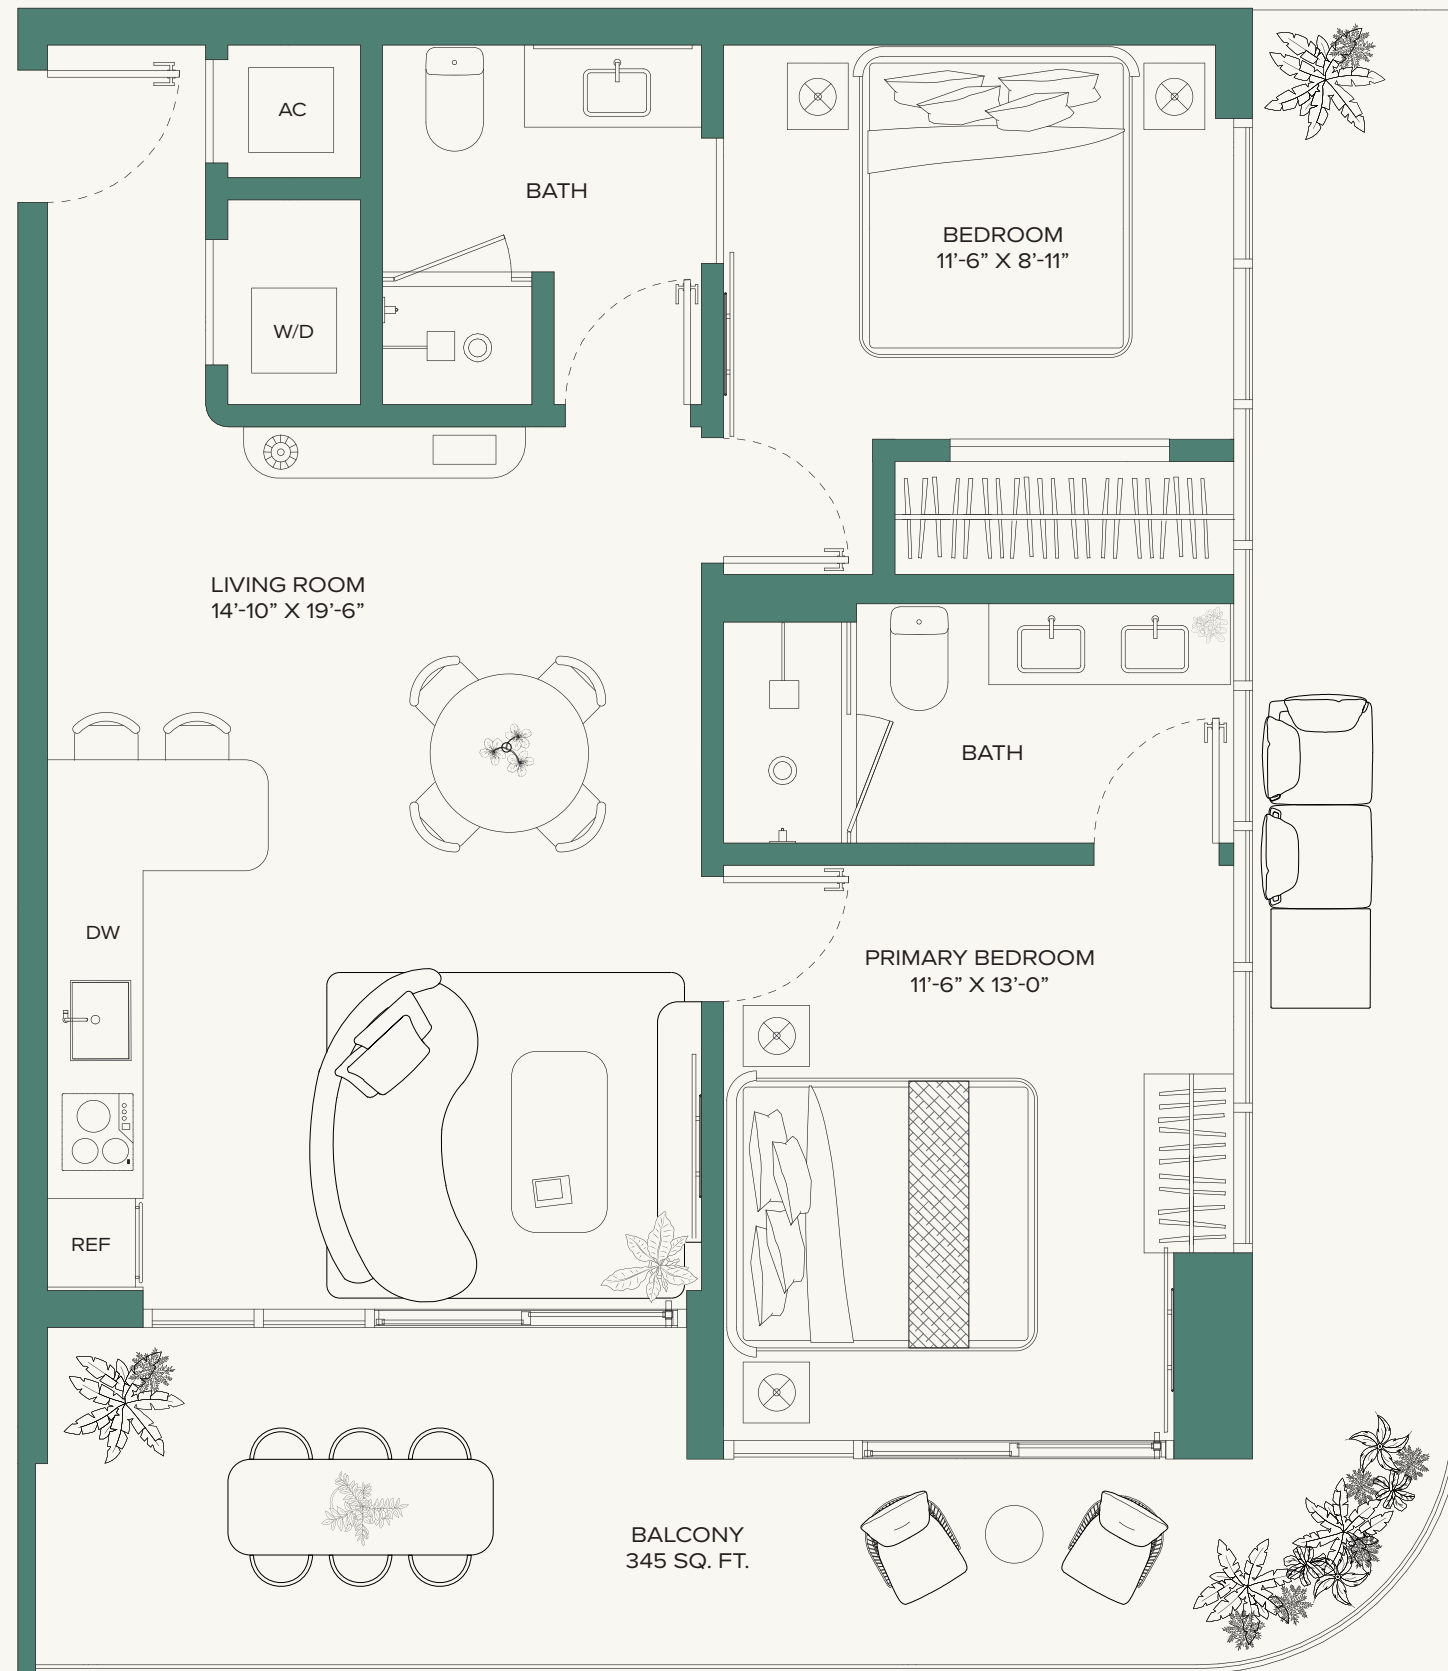

04

LEVELS 10, 16, 21, 26, 31

04

LEVELS 10, 16, 21, 26, 31

2 BEDROOMS • 2 BATHS

LIVING AREA

853 SF

79.24 M²

BALCONY

345 SF

32.05 M²

04

LEVELS 11-12, 14-15, 17-20, 22-25, 27-30, 32-35

04

LEVELS 11-12, 14-15, 17-20,
22-25, 27-30, 32-35

2 BEDROOMS • 2 BATHS

LIVING AREA

853 SF
79.25 M²

BALCONY

278 SF
25.83 M²