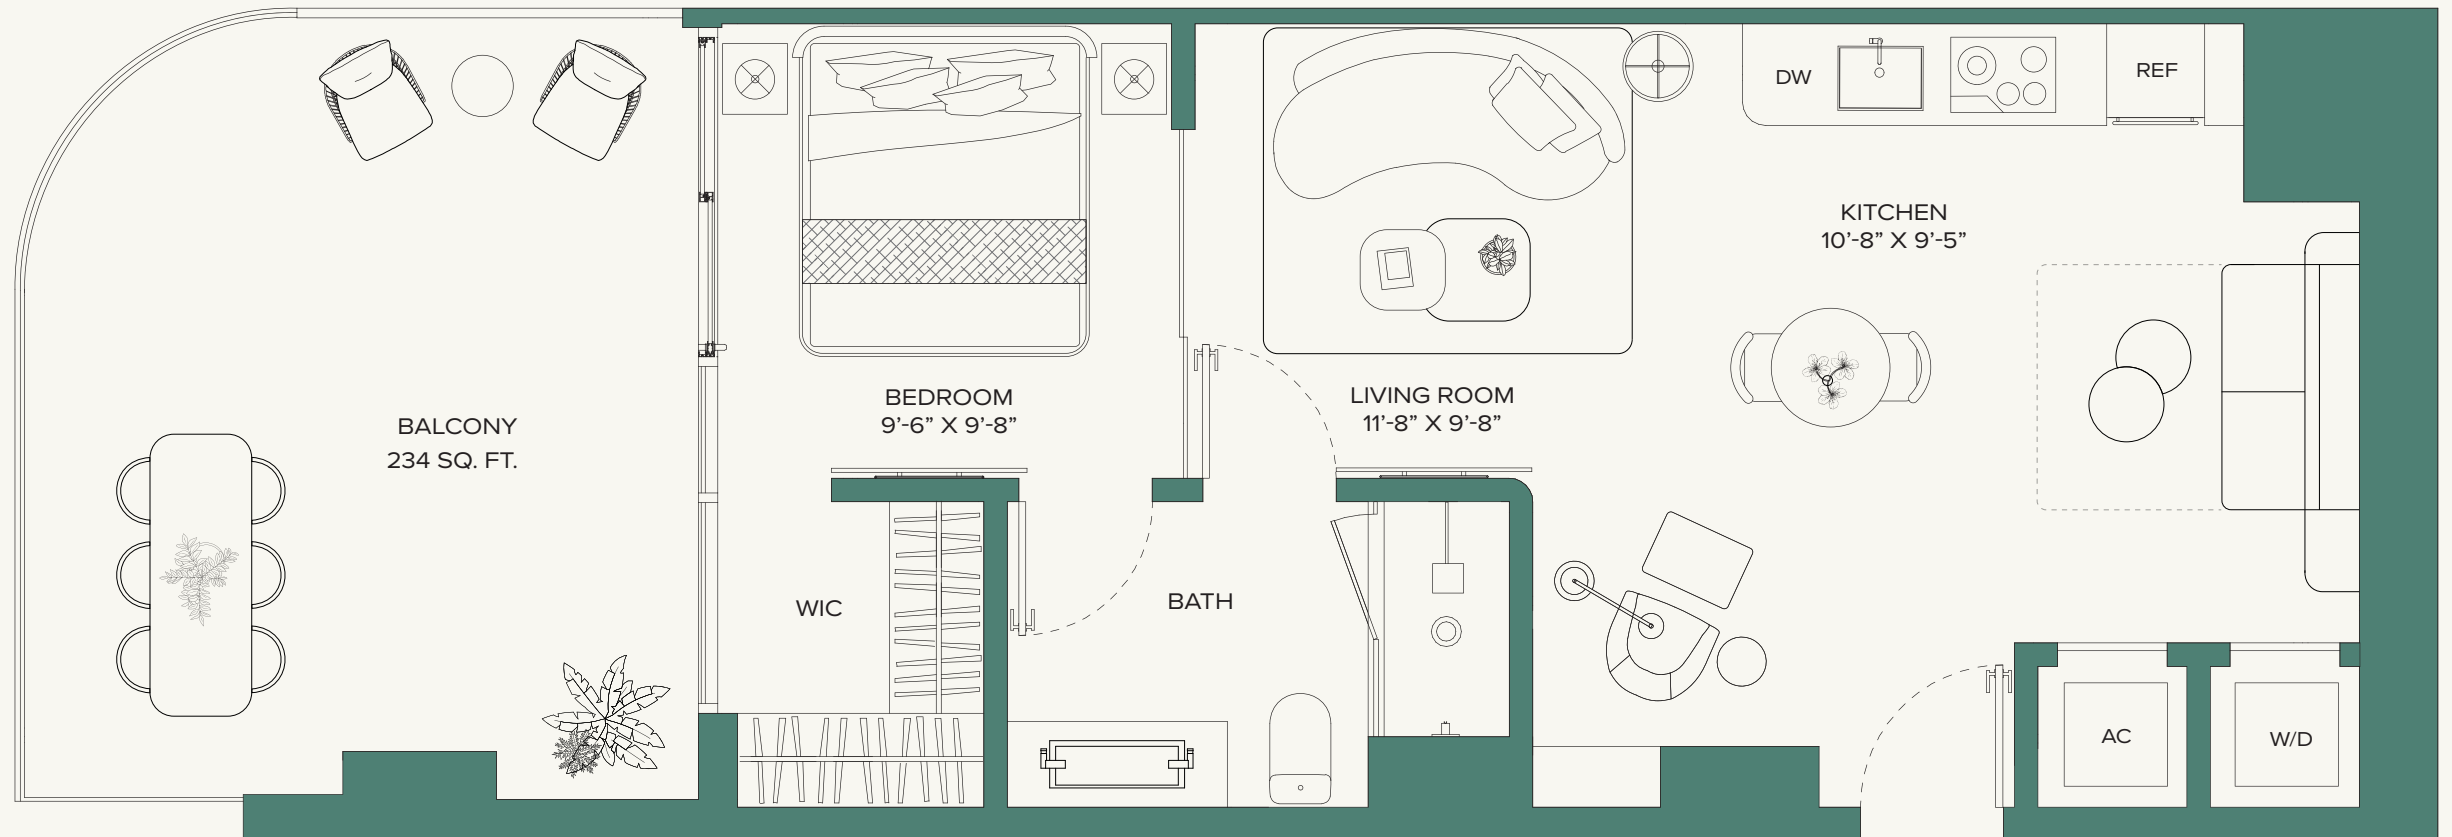

11

LEVELS 10, 16, 21, 26, 31

11

LEVELS 10, 16, 21, 26, 31

JR SUITE + DEN • 1 BATH

LIVING AREA

619 SF

57.50 M²

BALCONY

234 SF

21.73 M²

11

LEVELS 11-12, 14-15, 17-20, 22-25, 27-30, 32-35

11

LEVELS 11-12, 14-15, 17-20,
22-25, 27-30, 32-35

JR SUITE + DEN • 1 BATH

LIVING AREA

619 SF
57.50 M²

BALCONY

155 SF
14.40 M²

03

LEVELS 10, 16, 21, 26, 31

03

LEVELS 10, 16, 21, 26, 31

LEVELS 11-12, 14-15, 17-20, 22-25, 27-30, 32-35

03

LEVELS 11-12, 14-15, 17-20,
22-25, 27-30, 32-35

JR SUITE + DEN • 1 BATH

LIVING AREA

632 SF
58.71 M²

BALCONY

126 SF
11.70 M²