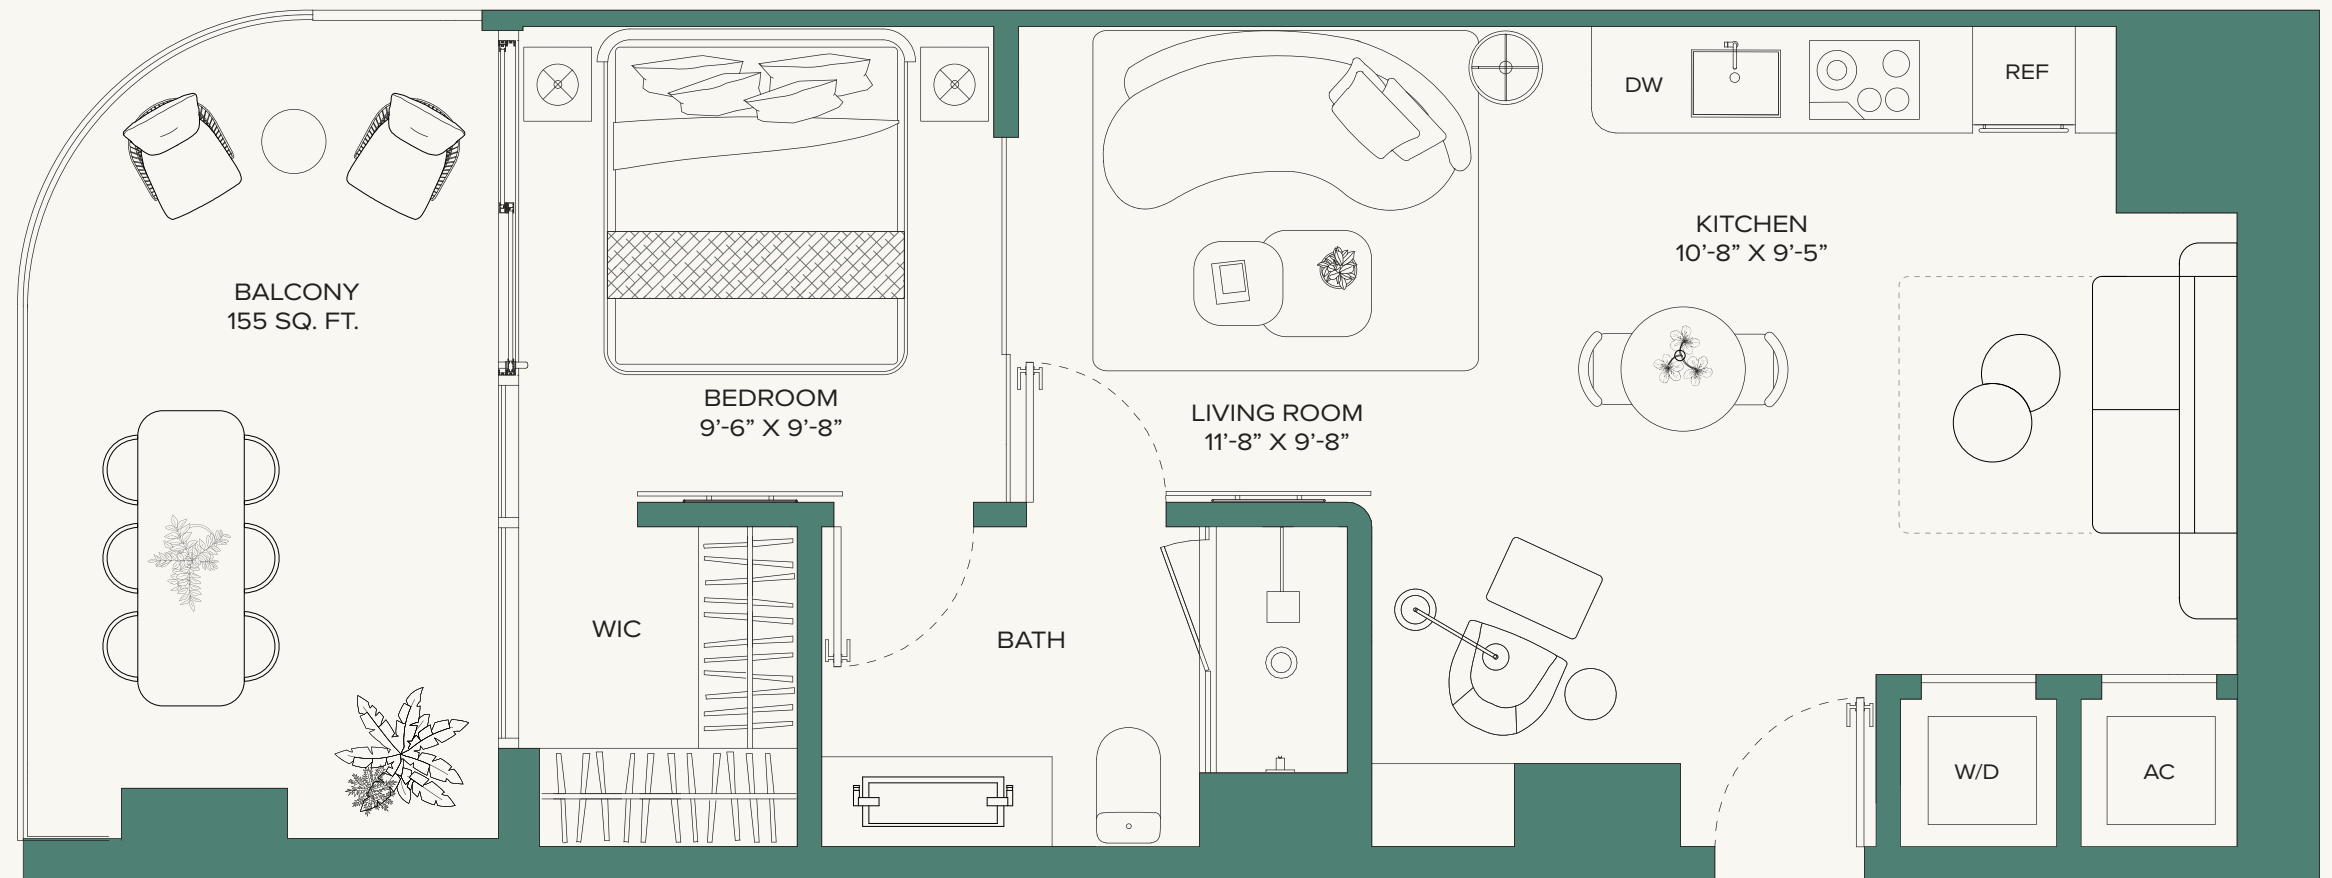

11

LEVELS 10, 16, 21, 26, 31

11

LEVELS 10, 16, 21, 26, 31

JR SUITE + DEN • 1 BATH

LIVING AREA

619 SF

57.50 M²

BALCONY

234 SF

21.73 M²

11

LEVELS 11-12, 14-15, 17-20, 22-25, 27-30, 32-35

11

LEVELS 11-12, 14-15, 17-20,
22-25, 27-30, 32-35

JR SUITE + DEN • 1 BATH

LIVING AREA

619 SF
57.50 M²

BALCONY

155 SF
14.40 M²

03

LEVELS 10, 16, 21, 26, 31

03

LEVELS 10, 16, 21, 26, 31

JR. SUITE + DEN • 1 BATH

LIVING AREA

632 SF

58.71 M²

BALCONY

206 SF

19.13 M²

03