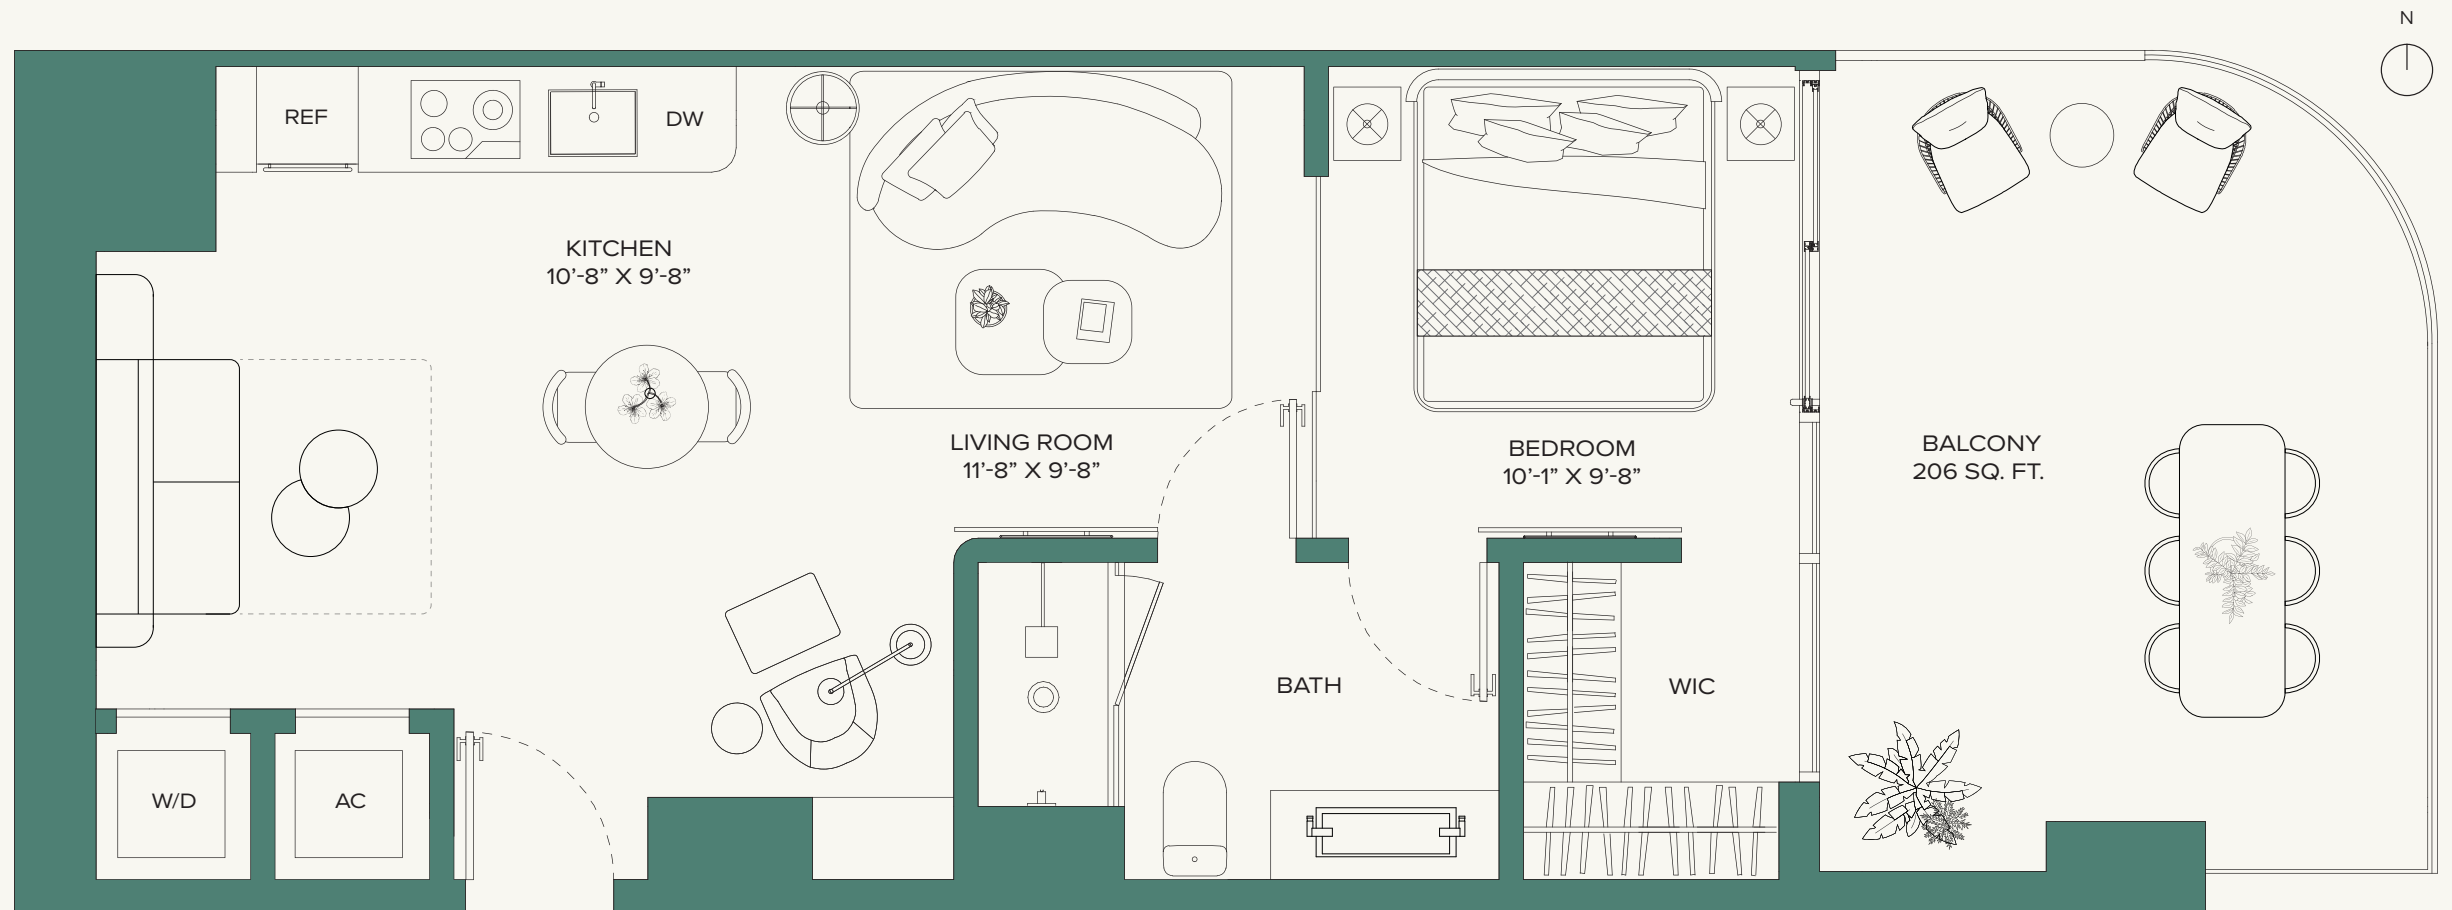

BALCONY

234 SF

21.73 M²

11

LEVELS 11-12, 14-15, 17-20, 22-25, 27-30, 32-35

11

LEVELS 11-12, 14-15, 17-20,
22-25, 27-30, 32-35

JR SUITE + DEN • 1 BATH

LIVING AREA

619 SF
57.50 M²

BALCONY

155 SF
14.40 M²

03

LEVELS 10, 16, 21, 26, 31

03

LEVELS 10, 16, 21, 26, 31

JR. SUITE + DEN • 1 BATH

LIVING AREA

632 SF

58.71 M²

BALCONY

206 SF

19.13 M²

03

LEVELS 11-12, 14-15, 17-20, 22-25, 27-30, 32-35

03

LEVELS 11-12, 14-15, 17-20,
22-25, 27-30, 32-35

JR SUITE + DEN • 1 BATH

LIVING AREA

632 SF
58.71 M²

BALCONY

126 SF
11.70 M²