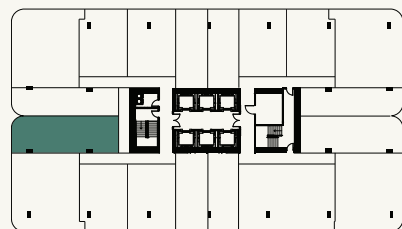

11

LEVELS 10, 16, 21, 26, 31

11

LEVELS 10, 16, 21, 26, 31

JR SUITE + DEN • 1 BATH

LIVING AREA

619 SF

57.50 M²

BALCONY

234 SF

21.73 M²

11

LEVELS 11-12, 14-15, 17-20, 22-25, 27-30, 32-35

11

LEVELS 11-12, 14-15, 17-20,
22-25, 27-30, 32-35

JR SUITE + DEN • 1 BATH