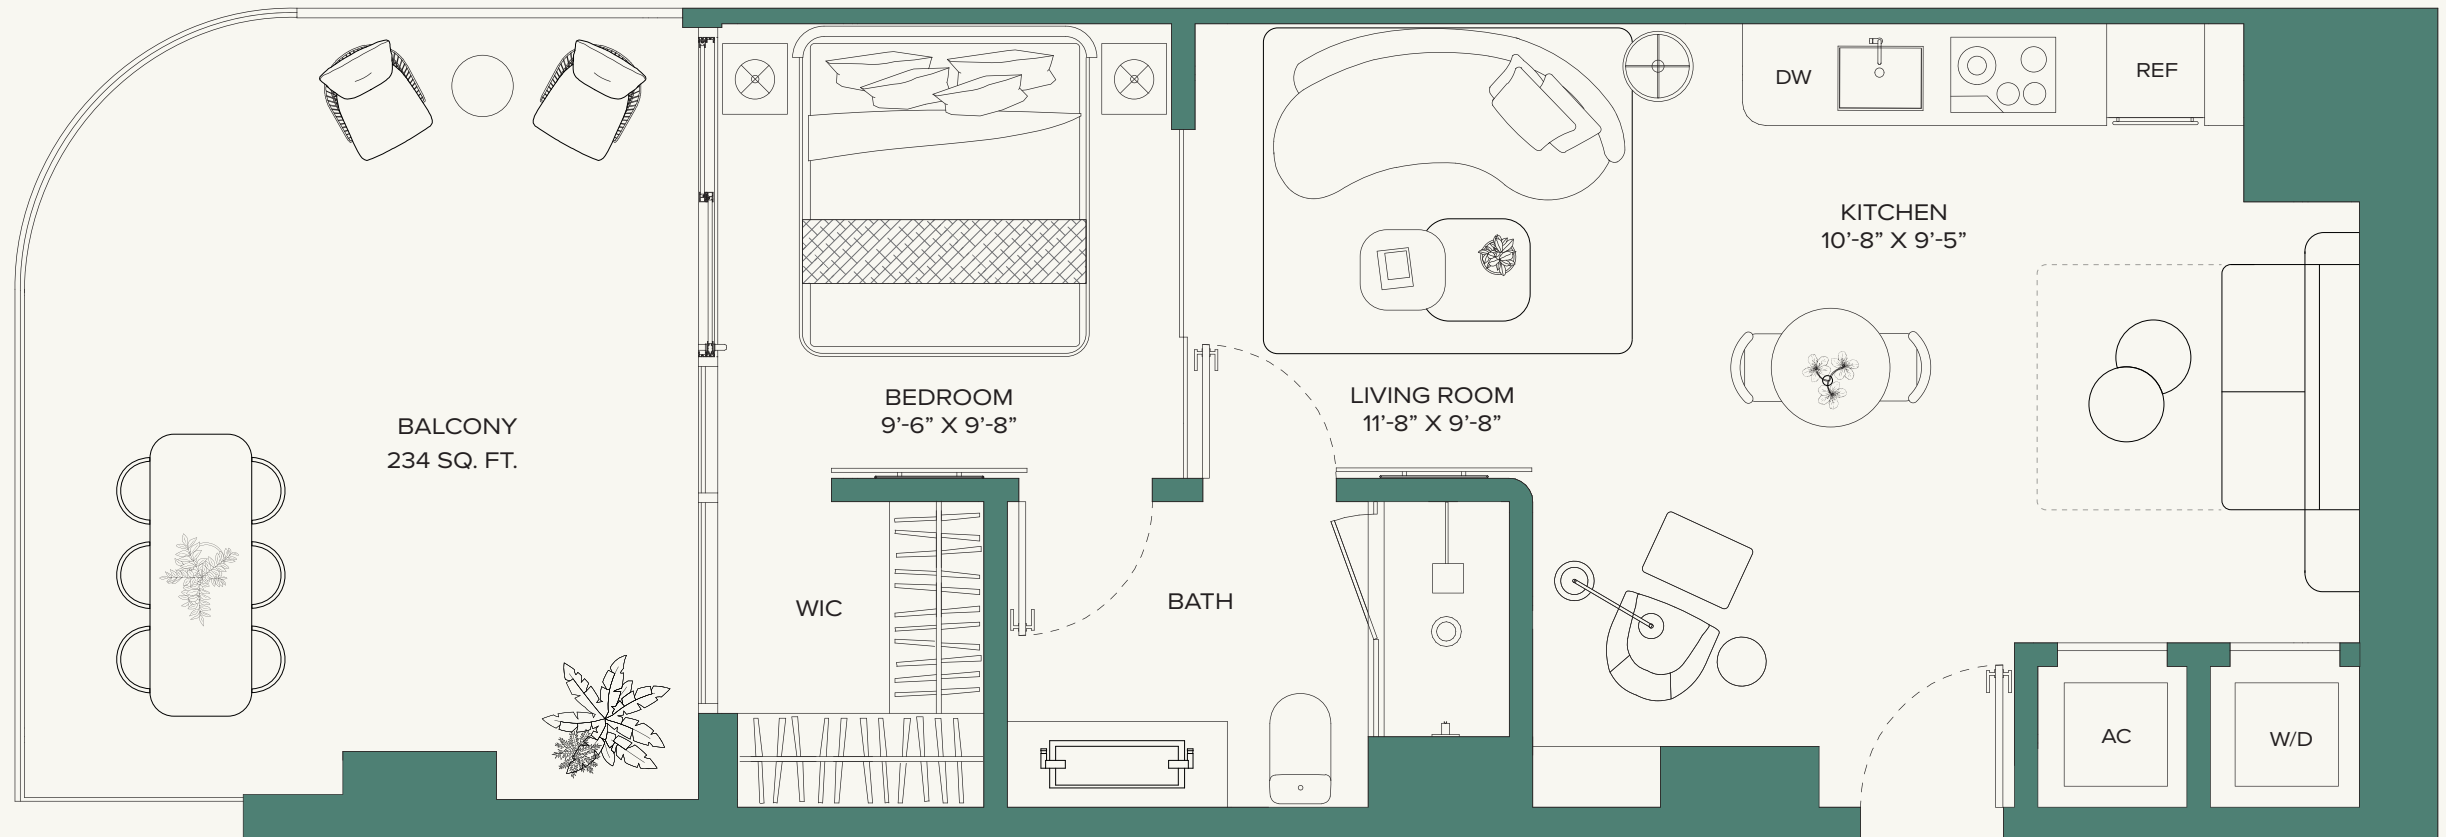

11

LEVELS 10, 16, 21, 26, 31

11

LEVELS 10, 16, 21, 26, 31

JR SUITE + DEN • 1 BATH

LIVING AREA

619 SF

57.50 M²

BALCONY

234 SF

21.73 M²

11

LEVELS 11-12, 14-15, 17-20, 22-25, 27-30, 32-35

11

LEVELS 11-12, 14-15, 17-20,
22-25, 27-30, 32-35

JR SUITE + DEN • 1 BATH

LIVING AREA

619 SF
57.50 M²

BALCONY

155 SF
14.40 M²