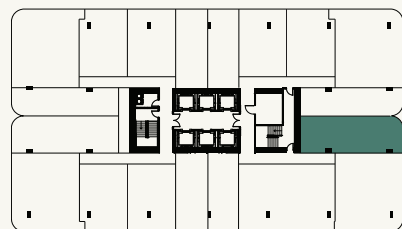

03

LEVELS 10, 16, 21, 26, 31

03

LEVELS 10, 16, 21, 26, 31

JR. SUITE + DEN • 1 BATH

LIVING AREA

632 SF

58.71 M²

BALCONY

206 SF

19.13 M²

03

LEVELS 11-12, 14-15, 17-20, 22-25, 27-30, 32-35

03

LEVELS 11-12, 14-15, 17-20,
22-25, 27-30, 32-35

JR SUITE + DEN • 1 BATH