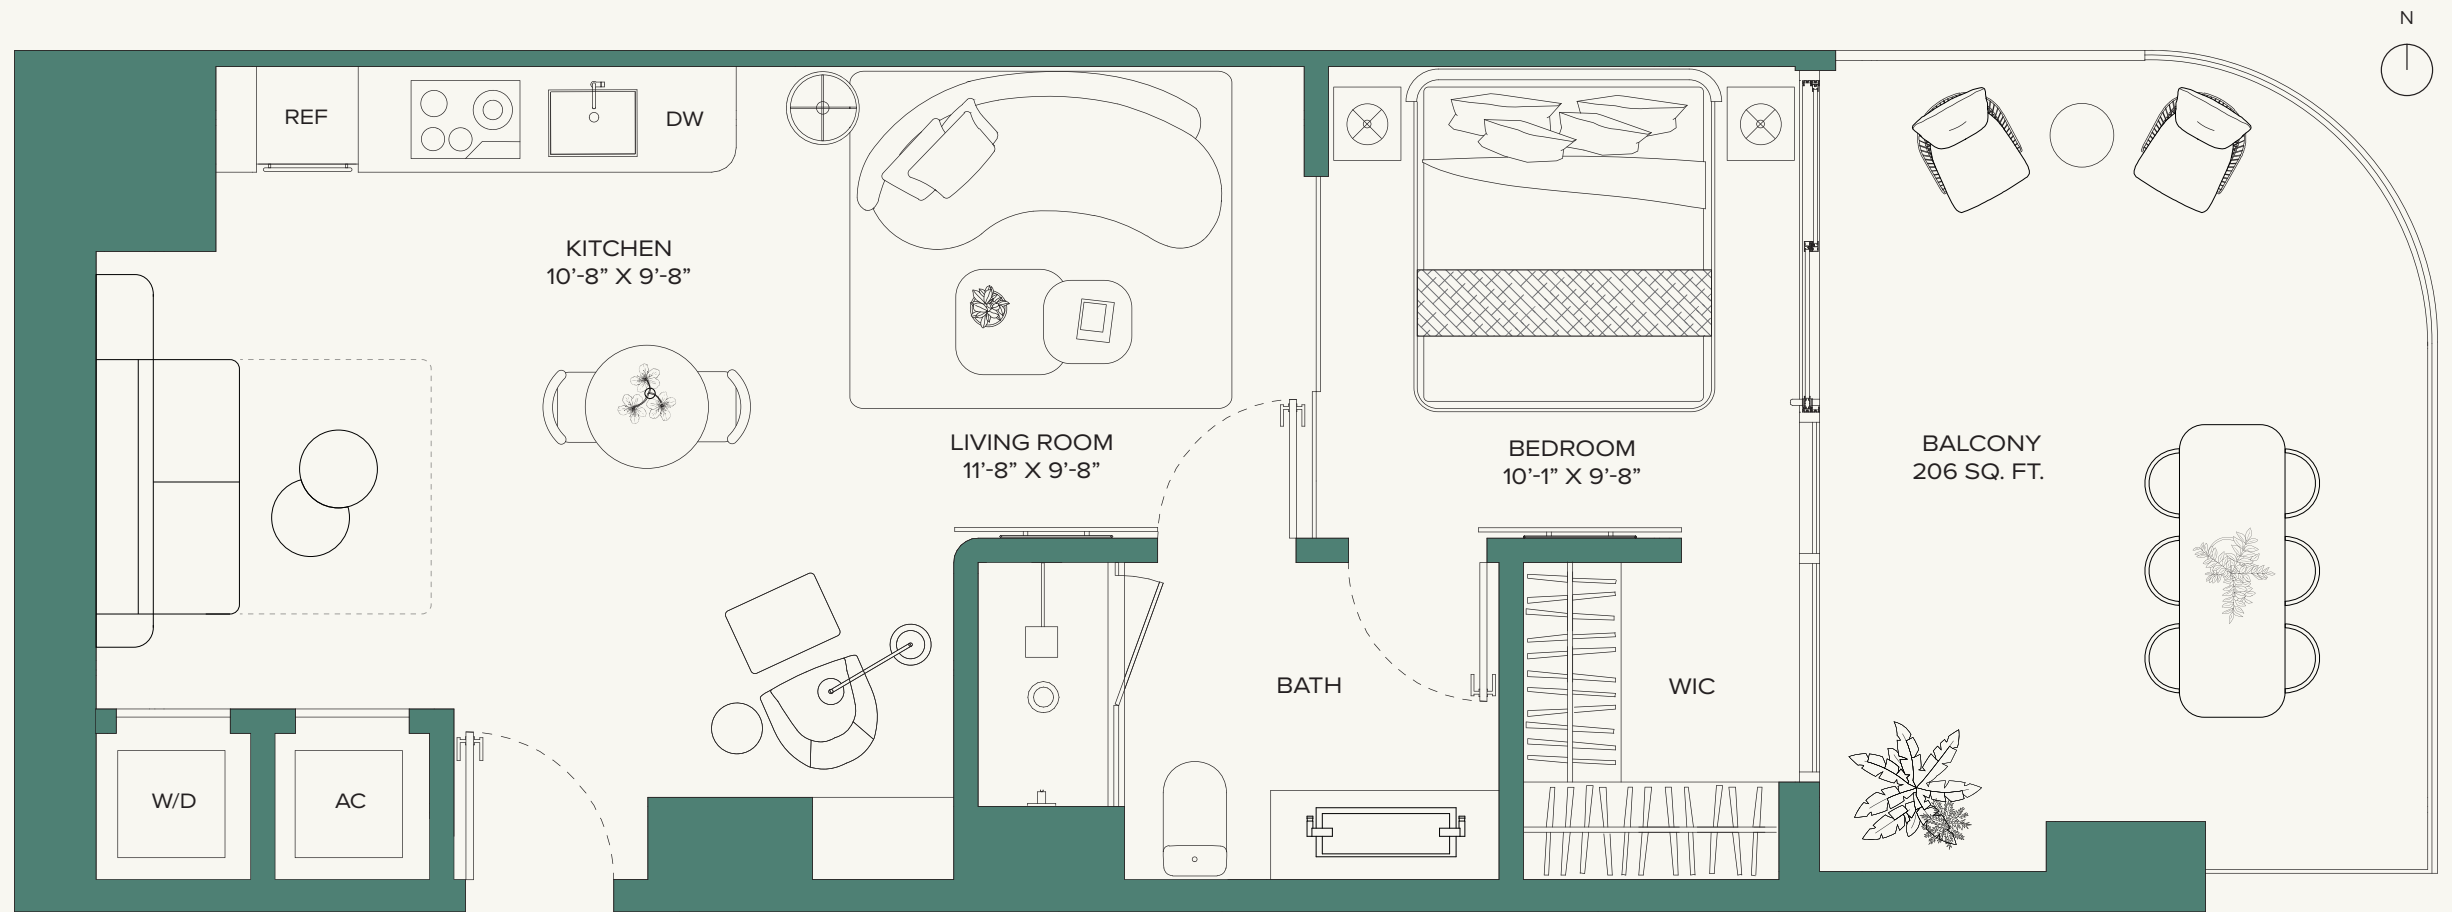

03

LEVELS 10, 16, 21, 26, 31

03

LEVELS 10, 16, 21, 26, 31

JR. SUITE + DEN • 1 BATH

LIVING AREA

632 SF

58.71 M²

BALCONY

206 SF

19.13 M²

03

LEVELS 11-12, 14-15, 17-20, 22-25, 27-30, 32-35

03

LEVELS 11-12, 14-15, 17-20,
22-25, 27-30, 32-35

JR SUITE + DEN • 1 BATH

LIVING AREA

632 SF

58.71 M²

BALCONY

126 SF

11.70 M²