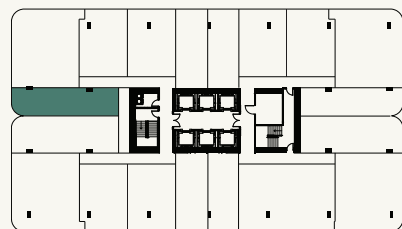

# 12

LEVELS 10, 16, 21, 26, 31

JR SUITE • 1 BATH

LIVING AREA

478 SF

44.40 M<sup>2</sup>

BALCONY

171 SF

15.88 M<sup>2</sup>

---

**12**

LEVELS 11-12, 14-15, 17-20, 22-25, 27-30, 32-35