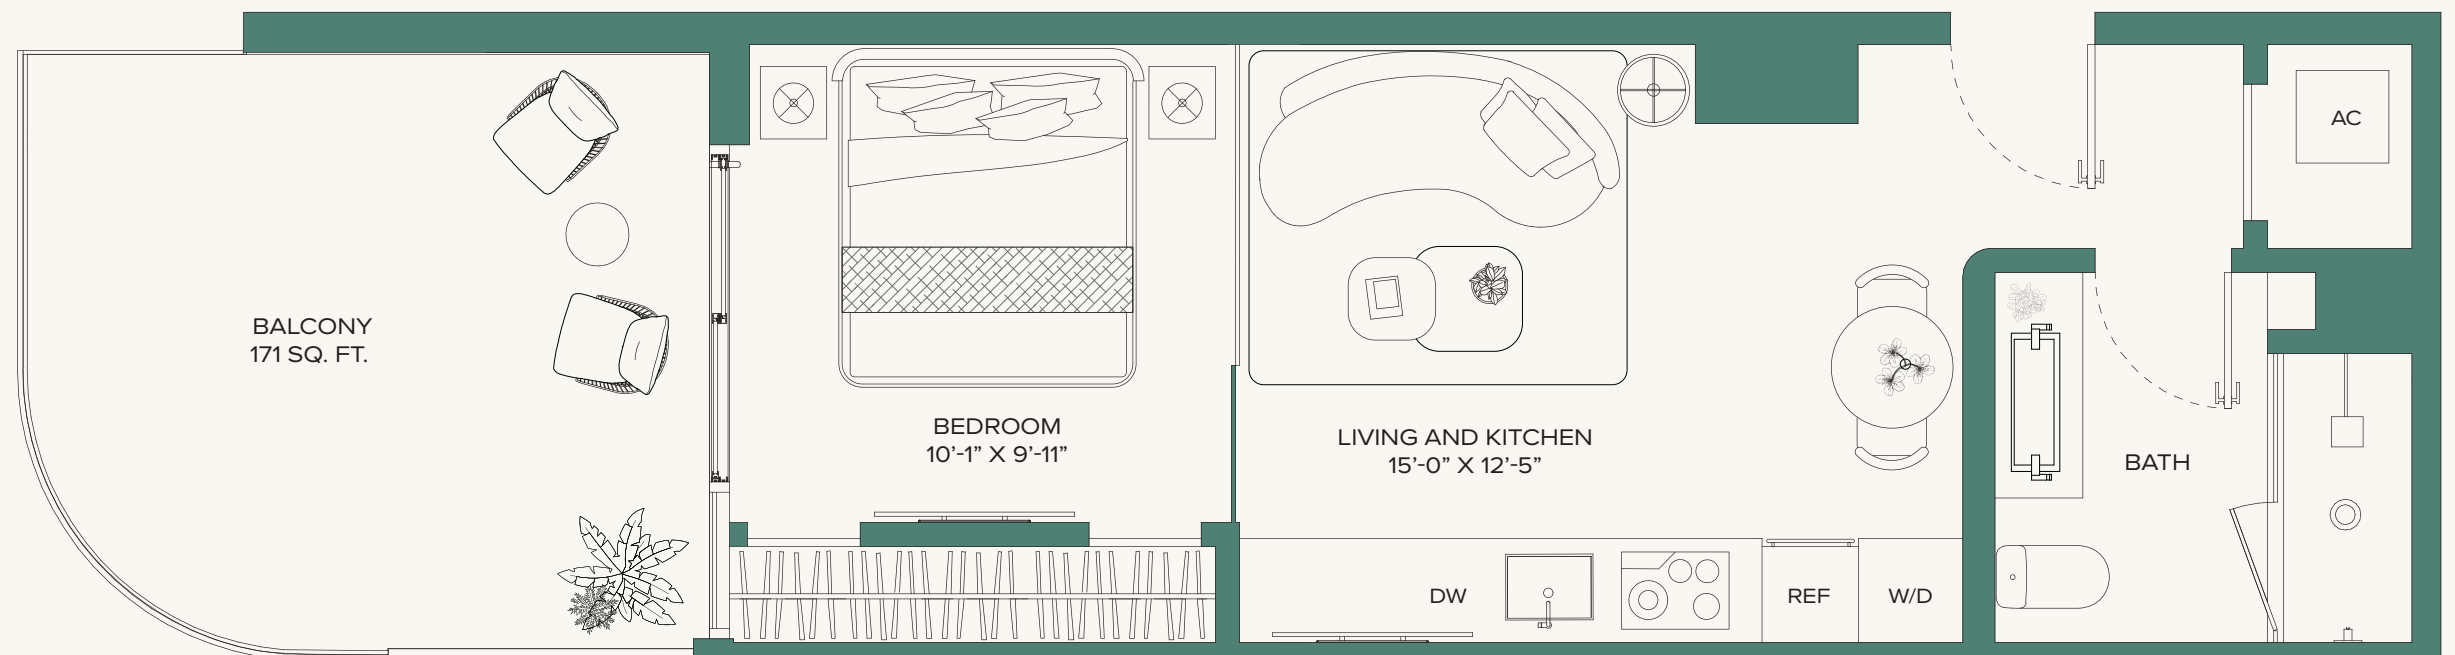

---

**12**

LEVELS 10, 16, 21, 26, 31

# 12

LEVELS 10, 16, 21, 26, 31

JR SUITE • 1 BATH

LIVING AREA

478 SF

44.40 M<sup>2</sup>

BALCONY

171 SF

15.88 M<sup>2</sup>

---

**12**

LEVELS 11-12, 14-15, 17-20, 22-25, 27-30, 32-35

# 12

LEVELS 11-12, 14-15, 17-20,  
22-25, 27-30, 32-35

JR SUITE • 1 BATH

LIVING AREA

478 SF

44.40 M<sup>2</sup>

BALCONY

112 SF