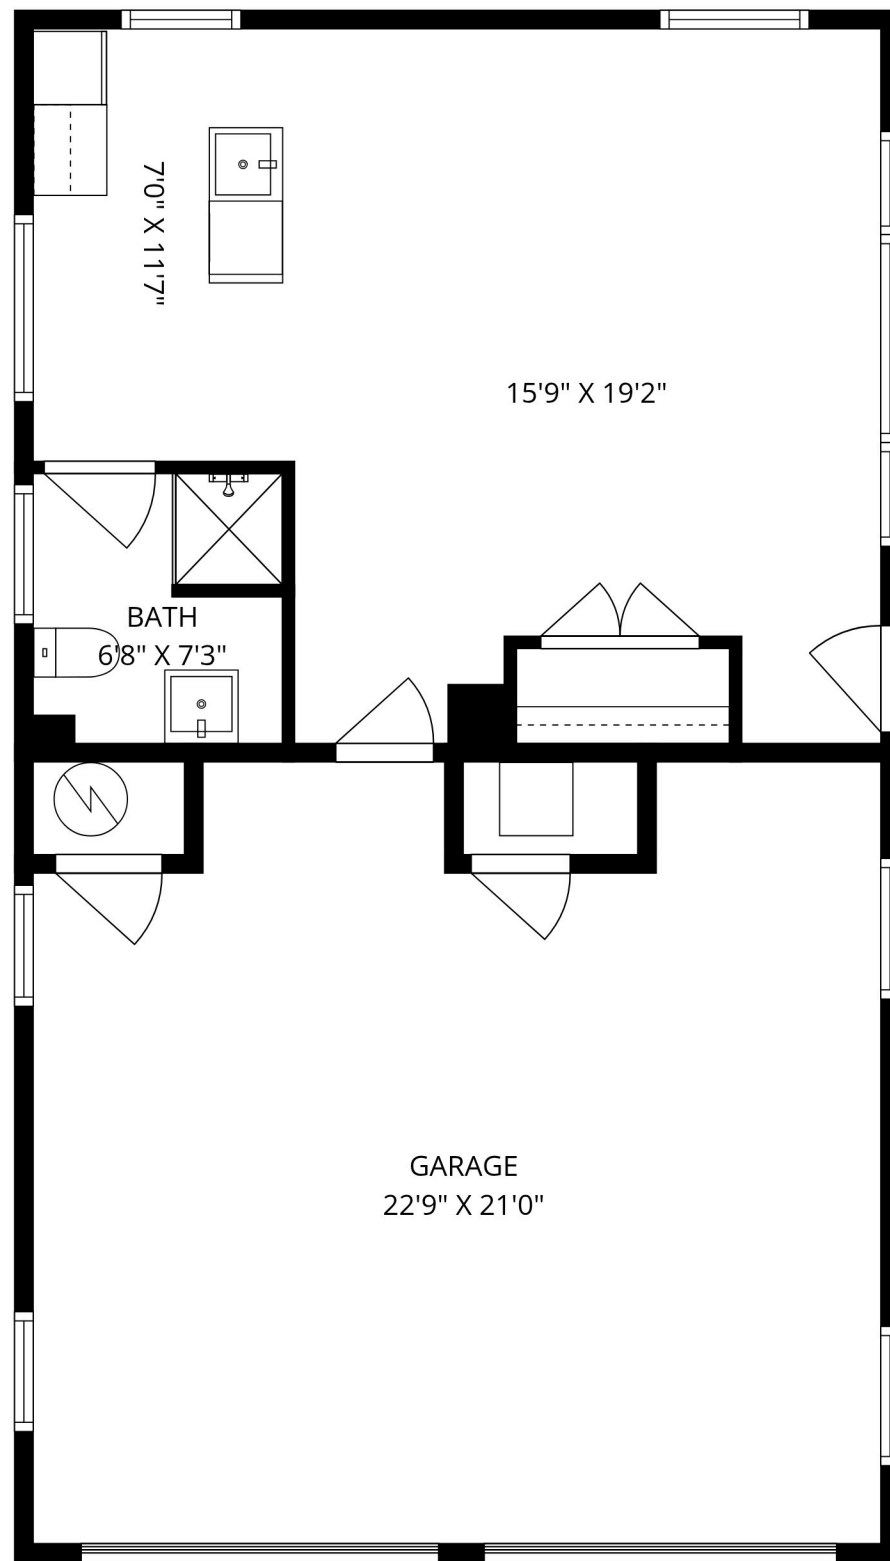

Total: 3554 sq. ft

1st Floor: 1797 sq. Ft, 2nd Floor: 1757 sq. ft

Excluded Areas: Covered Patio: 402 sq. Ft, Patio: 848 sq. Ft, Open To Below: 7 sq. Ft,
Walls: 235 sq. ft

Total: 3554 sq. ft

1st Floor: 1797 sq. Ft, 2nd Floor: 1757 sq. ft

Excluded Areas: Covered Patio: 402 sq. Ft, Patio: 848 sq. Ft, Open To Below: 7 sq. Ft,
Walls: 235 sq. ft

Total: 458 sq. ft
1st Floor: 458 sq. ft
Excluded Areas: Garage: 447 sq. Ft, Walls: 85 sq. ft

Measurements Deemed Highly Reliable But Not Guaranteed