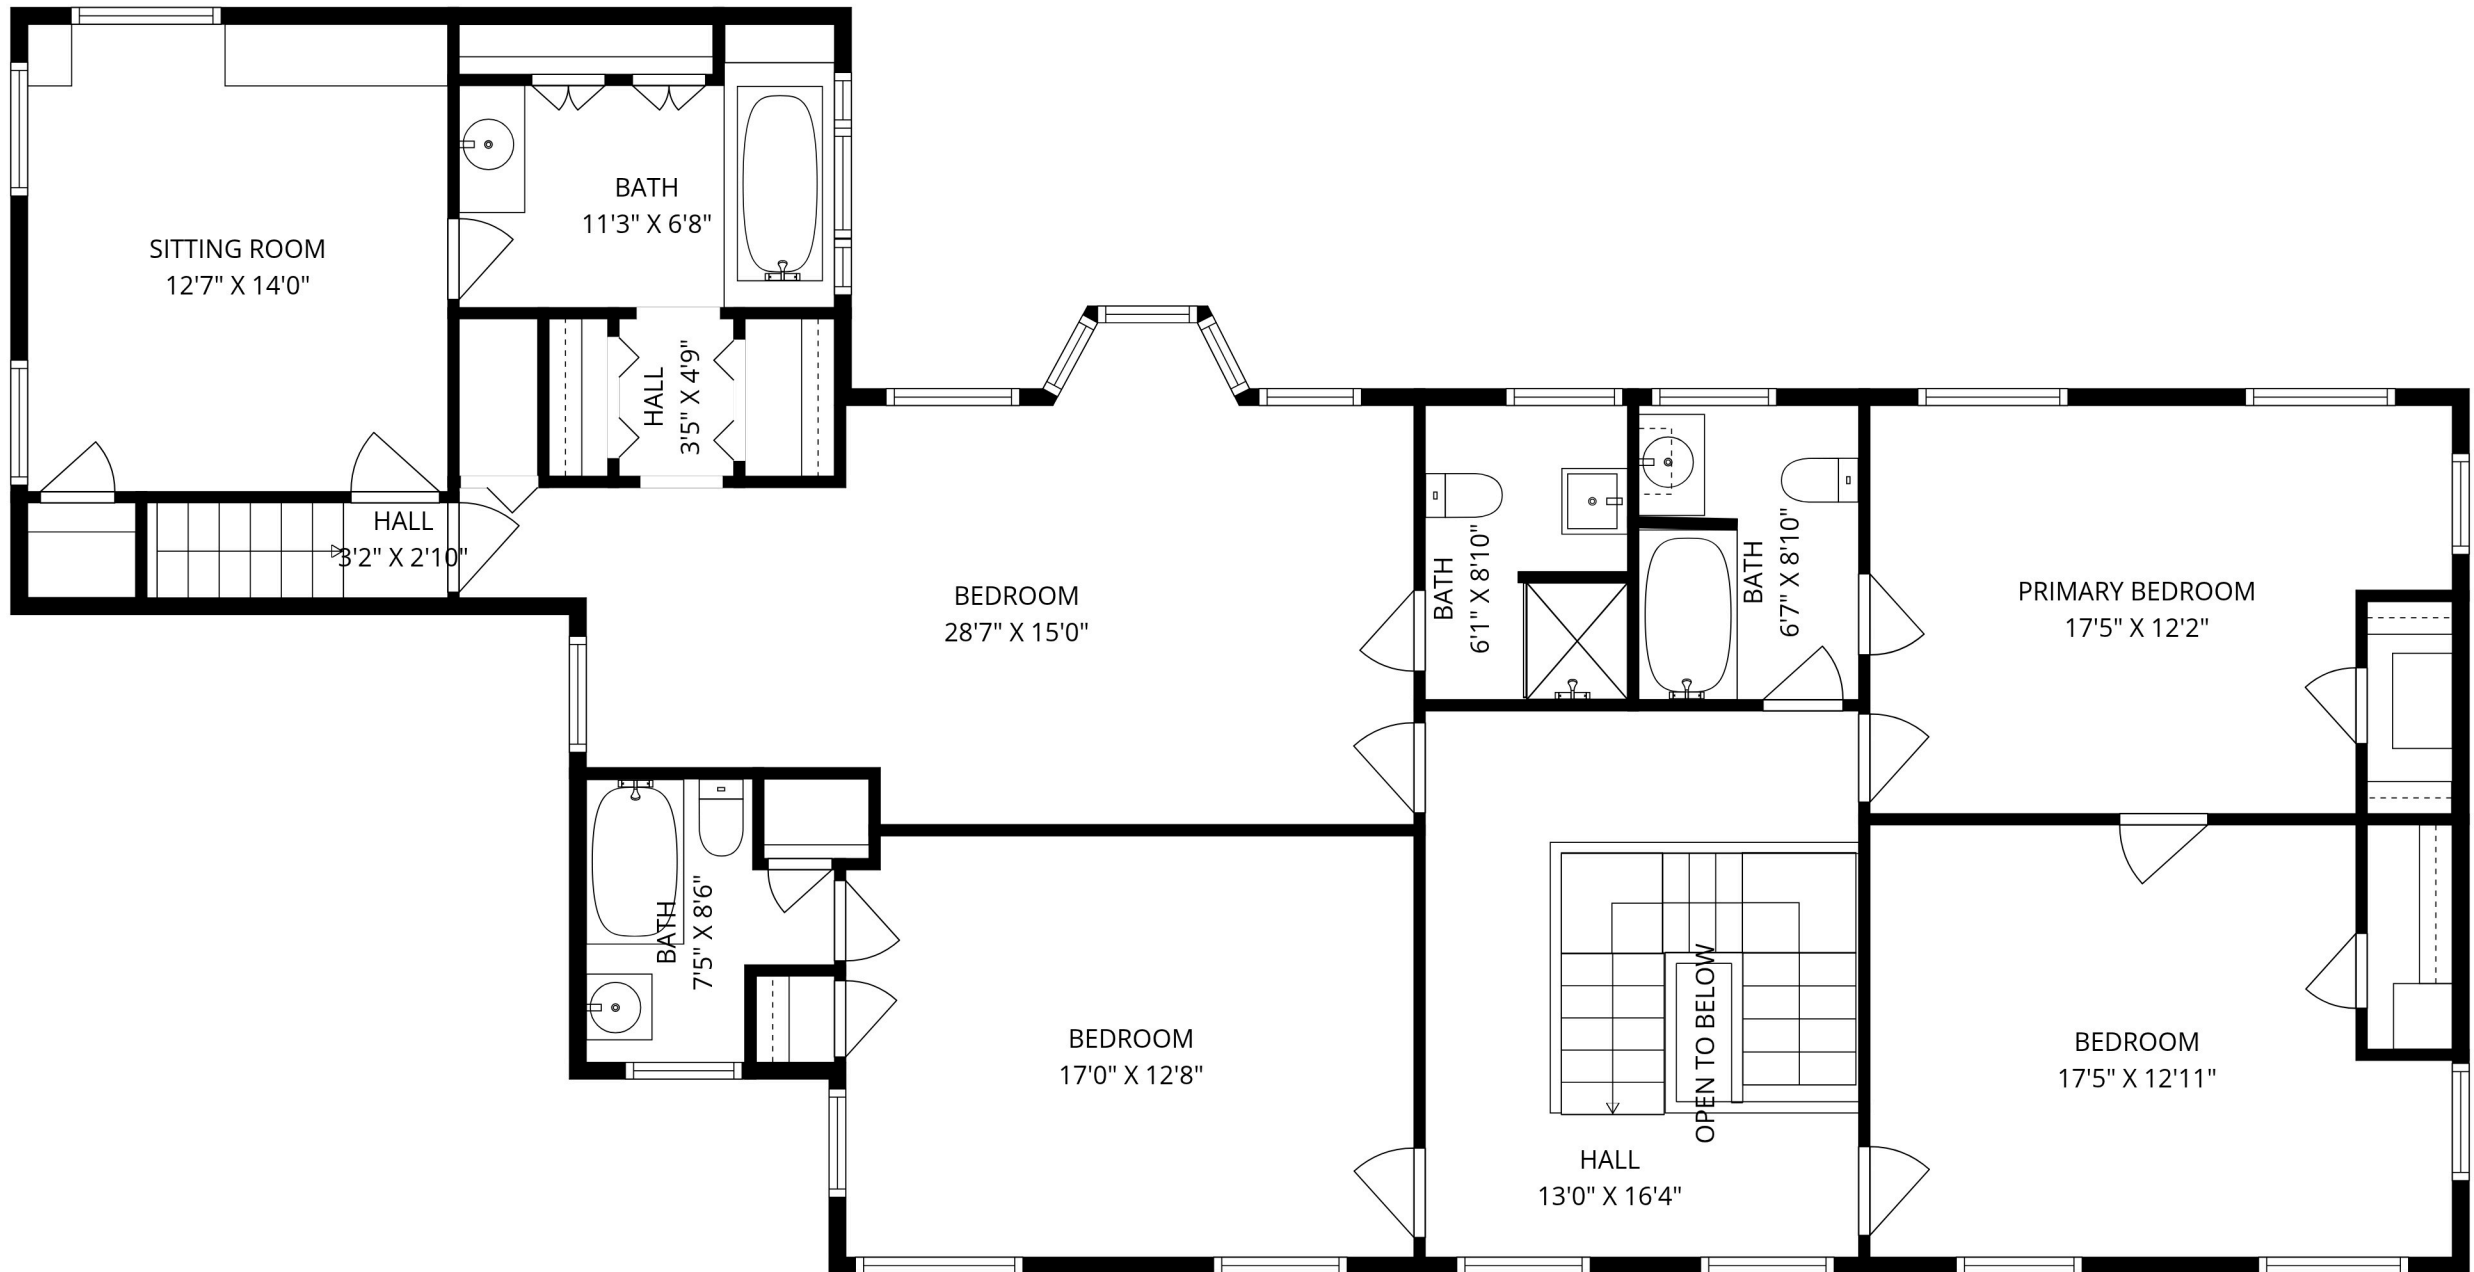

Total: 3554 sq. ft

1st Floor: 1797 sq. Ft, 2nd Floor: 1757 sq. ft

Excluded Areas: Covered Patio: 402 sq. Ft, Patio: 848 sq. Ft, Open To Below: 7 sq. Ft,
Walls: 235 sq. ft

Total: 3554 sq. ft

1st Floor: 1797 sq. Ft, 2nd Floor: 1757 sq. ft

Excluded Areas: Covered Patio: 402 sq. Ft, Patio: 848 sq. Ft, Open To Below: 7 sq. Ft,
Walls: 235 sq. ft

Total: 458 sq. ft
1st Floor: 458 sq. ft
Excluded Areas: Garage: 447 sq. Ft, Walls: 85 sq. ft

Measurements Deemed Highly Reliable But Not Guaranteed