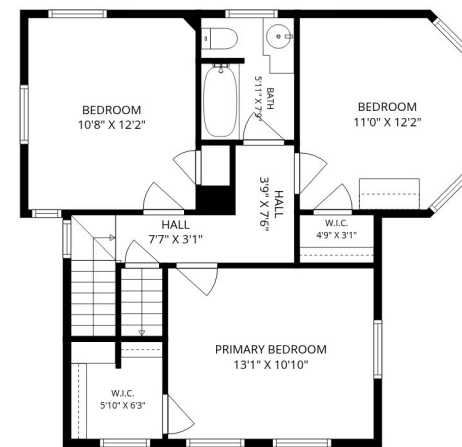

1ST FLOOR

3RD FLOOR

BASEMENT

2ND FLOOR

**Total: 1773 sq. ft**

Basement: 0 sq. Ft, 1st Floor: 839 sq. Ft, 2nd Floor: 618 sq. Ft, 3rd Floor: 316 sq. ft  
 Excluded Areas: Basement: 529 sq. Ft, Screened Porch: 179 sq. Ft, Porch: 269 sq. Ft,  
 Low Ceiling: 113 sq. Ft, Storage: 13 sq. Ft, Walls: 266 sq. ft