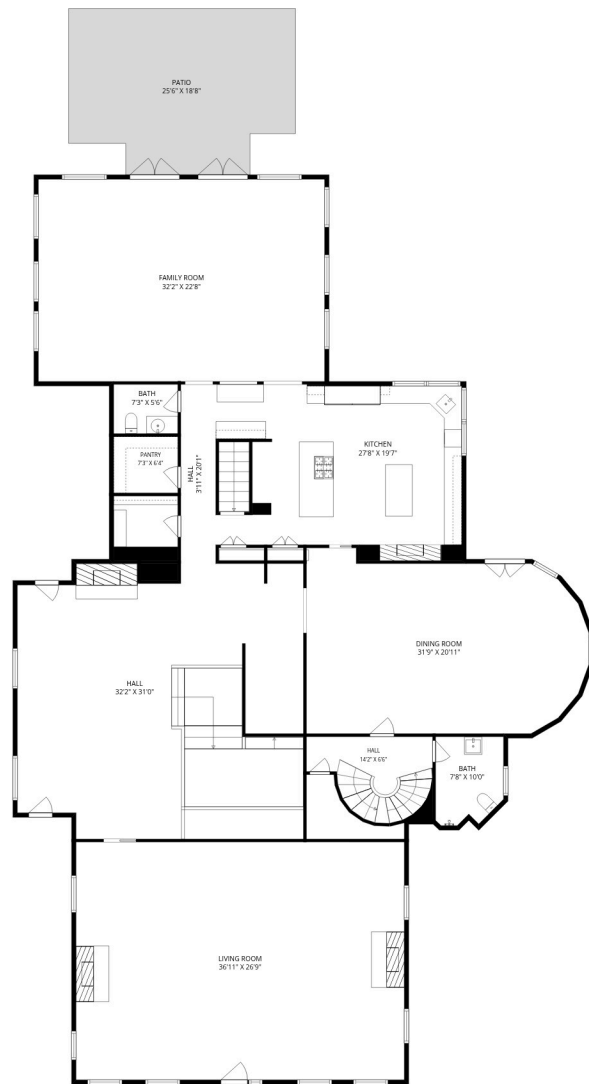

1ST FLOOR

2ND FLOOR

3RD FLOOR

4TH FLOOR

Total: 13294 sq. ft

1st Floor: 2164 sq. Ft, 2nd Floor: 4278 sq. Ft, 3rd Floor: 3619 sq. Ft, 4th Floor: 3233 sq. ft
 Excluded Areas: Storage: 945 sq. Ft, Utility: 169 sq. Ft, Wine Cellar: 112 sq. Ft,
 Basement: 758 sq. Ft, Patio: 430 sq. Ft, Open To Below: 193 sq. Ft,
 Walls: 648 sq. ft