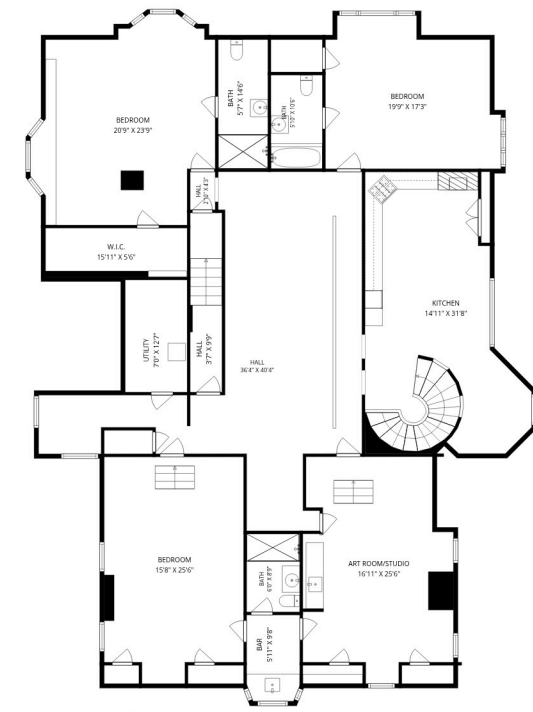

1ST FLOOR

2ND FLOOR

3RD FLOOR

4TH FLOOR

Total: 13294 sq. ft

1st Floor: 2164 sq. Ft, 2nd Floor: 4278 sq. Ft, 3rd Floor: 3619 sq. Ft, 4th Floor: 3233 sq. ft
 Excluded Areas: Storage: 945 sq. Ft, Utility: 169 sq. Ft, Wine Cellar: 112 sq. Ft,
 Basement: 758 sq. Ft, Patio: 430 sq. Ft, Open To Below: 193 sq. Ft,
 Walls: 648 sq. ft