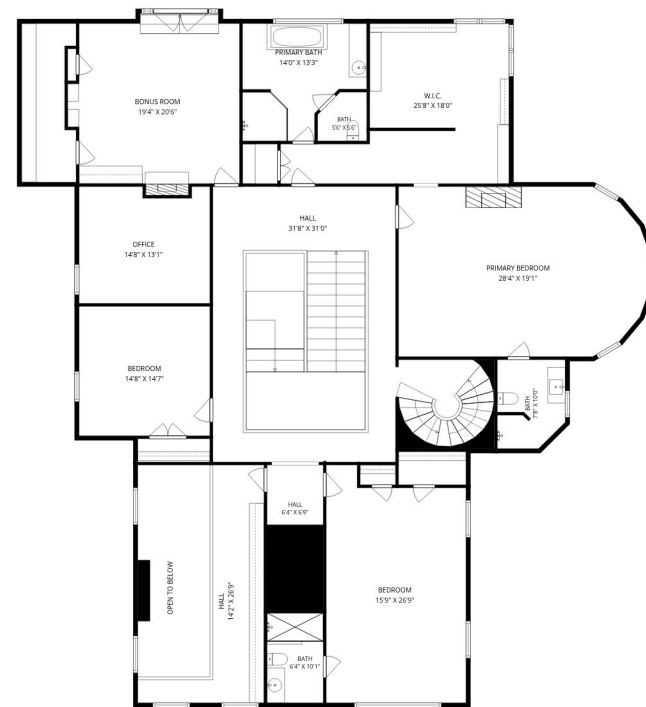

1ST FLOOR

2ND FLOOR

3RD FLOOR

4TH FLOOR

Total: 13294 sq. ft

1st Floor: 2164 sq. Ft, 2nd Floor: 4278 sq. Ft, 3rd Floor: 3619 sq. Ft, 4th Floor: 3233 sq. ft
 Excluded Areas: Storage: 945 sq. Ft, Utility: 169 sq. Ft, Wine Cellar: 112 sq. Ft,
 Basement: 758 sq. Ft, Patio: 430 sq. Ft, Open To Below: 193 sq. Ft,
 Walls: 648 sq. ft