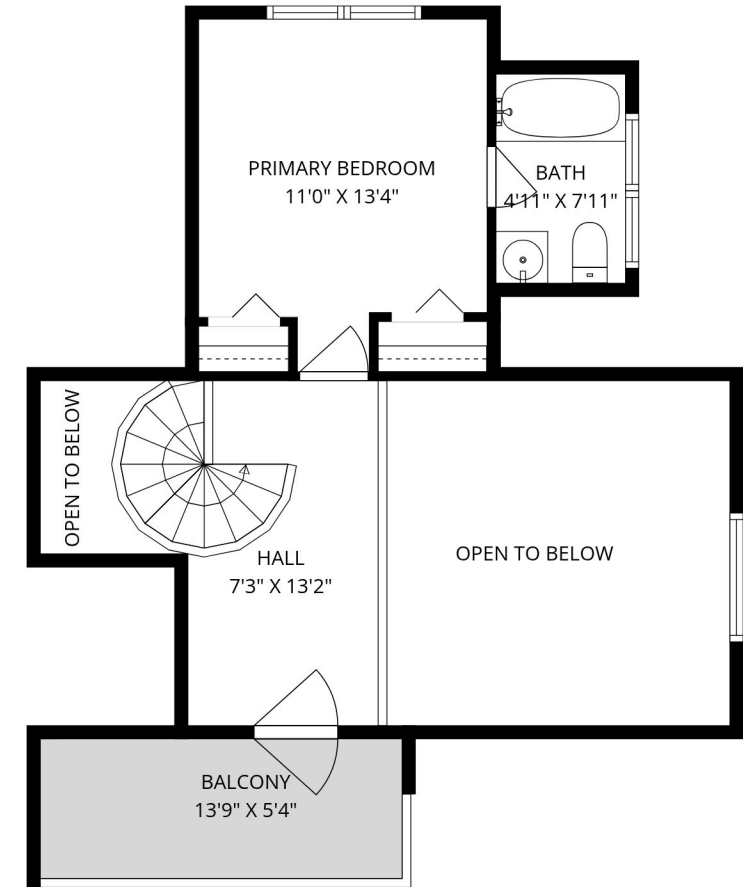

1ST FLOOR

2ND FLOOR

**Total: 1668 sq. ft**  
 1st Floor: 1362 sq. Ft, 2nd Floor: 306 sq. ft  
 Excluded Areas: Deck: 234 sq. Ft, Patio: 238 sq. Ft, Fireplace: 13 sq. Ft,  
 Low Ceiling: 24 sq. Ft, Balcony: 49 sq. Ft, Open To Below: 193 sq. Ft,  
 Walls: 143 sq. ft