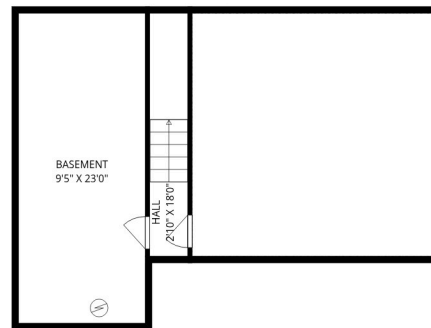

1ST FLOOR

BASEMENT

Total: 2664 sq. ft

Basement: 279 sq. Ft, 1st Floor: 2385 sq. ft

Excluded Areas: Low Ceiling: 326 sq. Ft, Patio: 337 sq. Ft, Porch: 85 sq. Ft,
Deck: 239 sq. Ft, Fireplace: 27 sq. Ft, Walls: 208 sq. ft