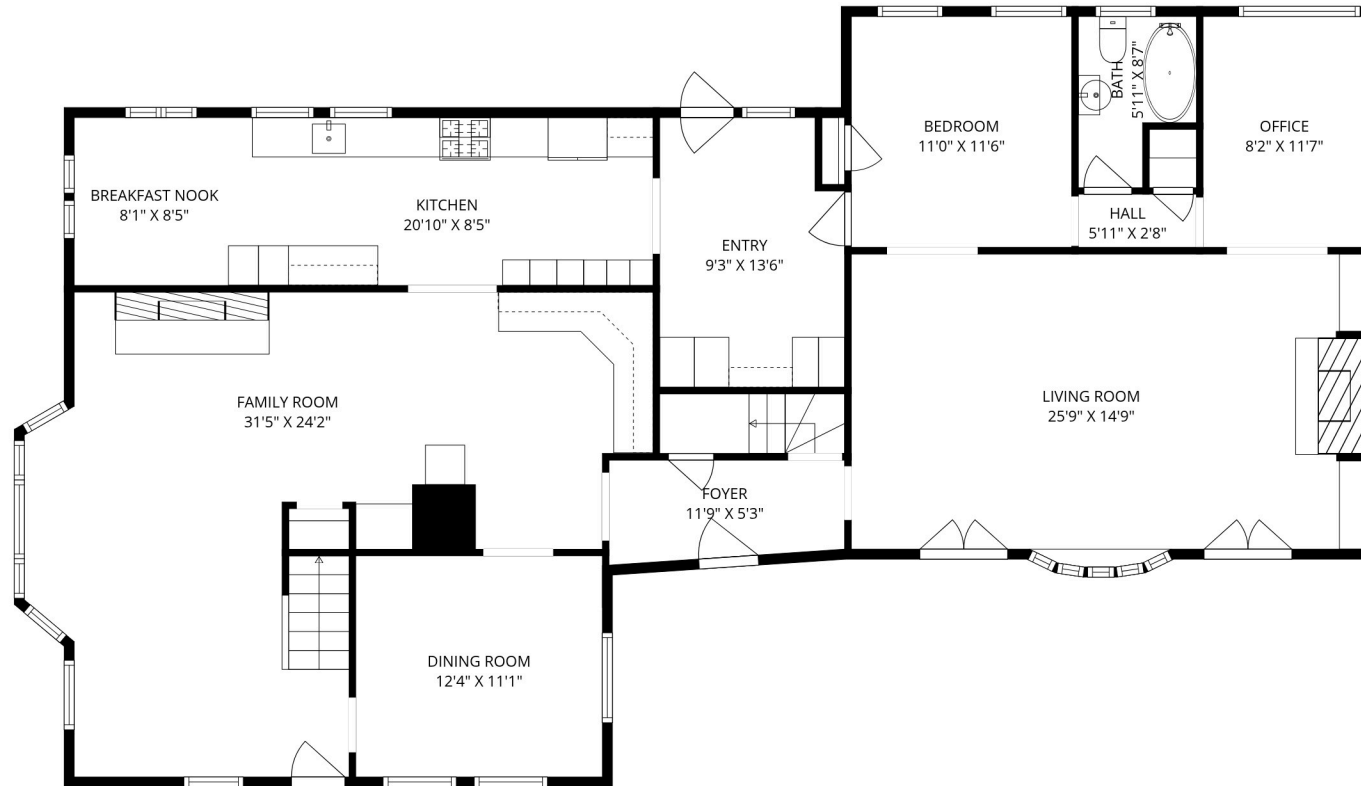

2ND FLOOR

1ST FLOOR

**Total: 3071 sq. ft**  
 1st Floor: 1859 sq. Ft, 2nd Floor: 1212 sq. ft  
 Excluded Areas: Fireplace: 18 sq. Ft, Walls: 197 sq. ft