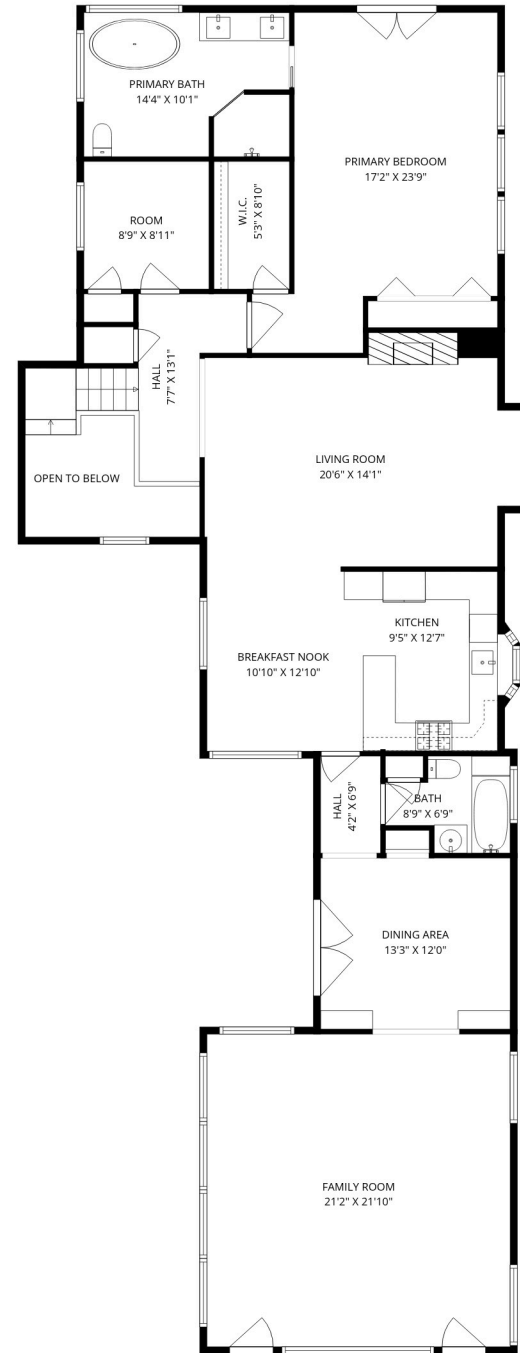

1ST FLOOR

2ND FLOOR

**Total: 2833 sq. ft**

1st Floor: 774 sq. Ft, 2nd Floor: 2059 sq. ft

Excluded Areas: Storage: 124 sq. Ft, Garage: 505 sq. Ft, Open To Below: 76 sq. Ft,  
 Bay Window: 23 sq. Ft, Walls: 247 sq. ft