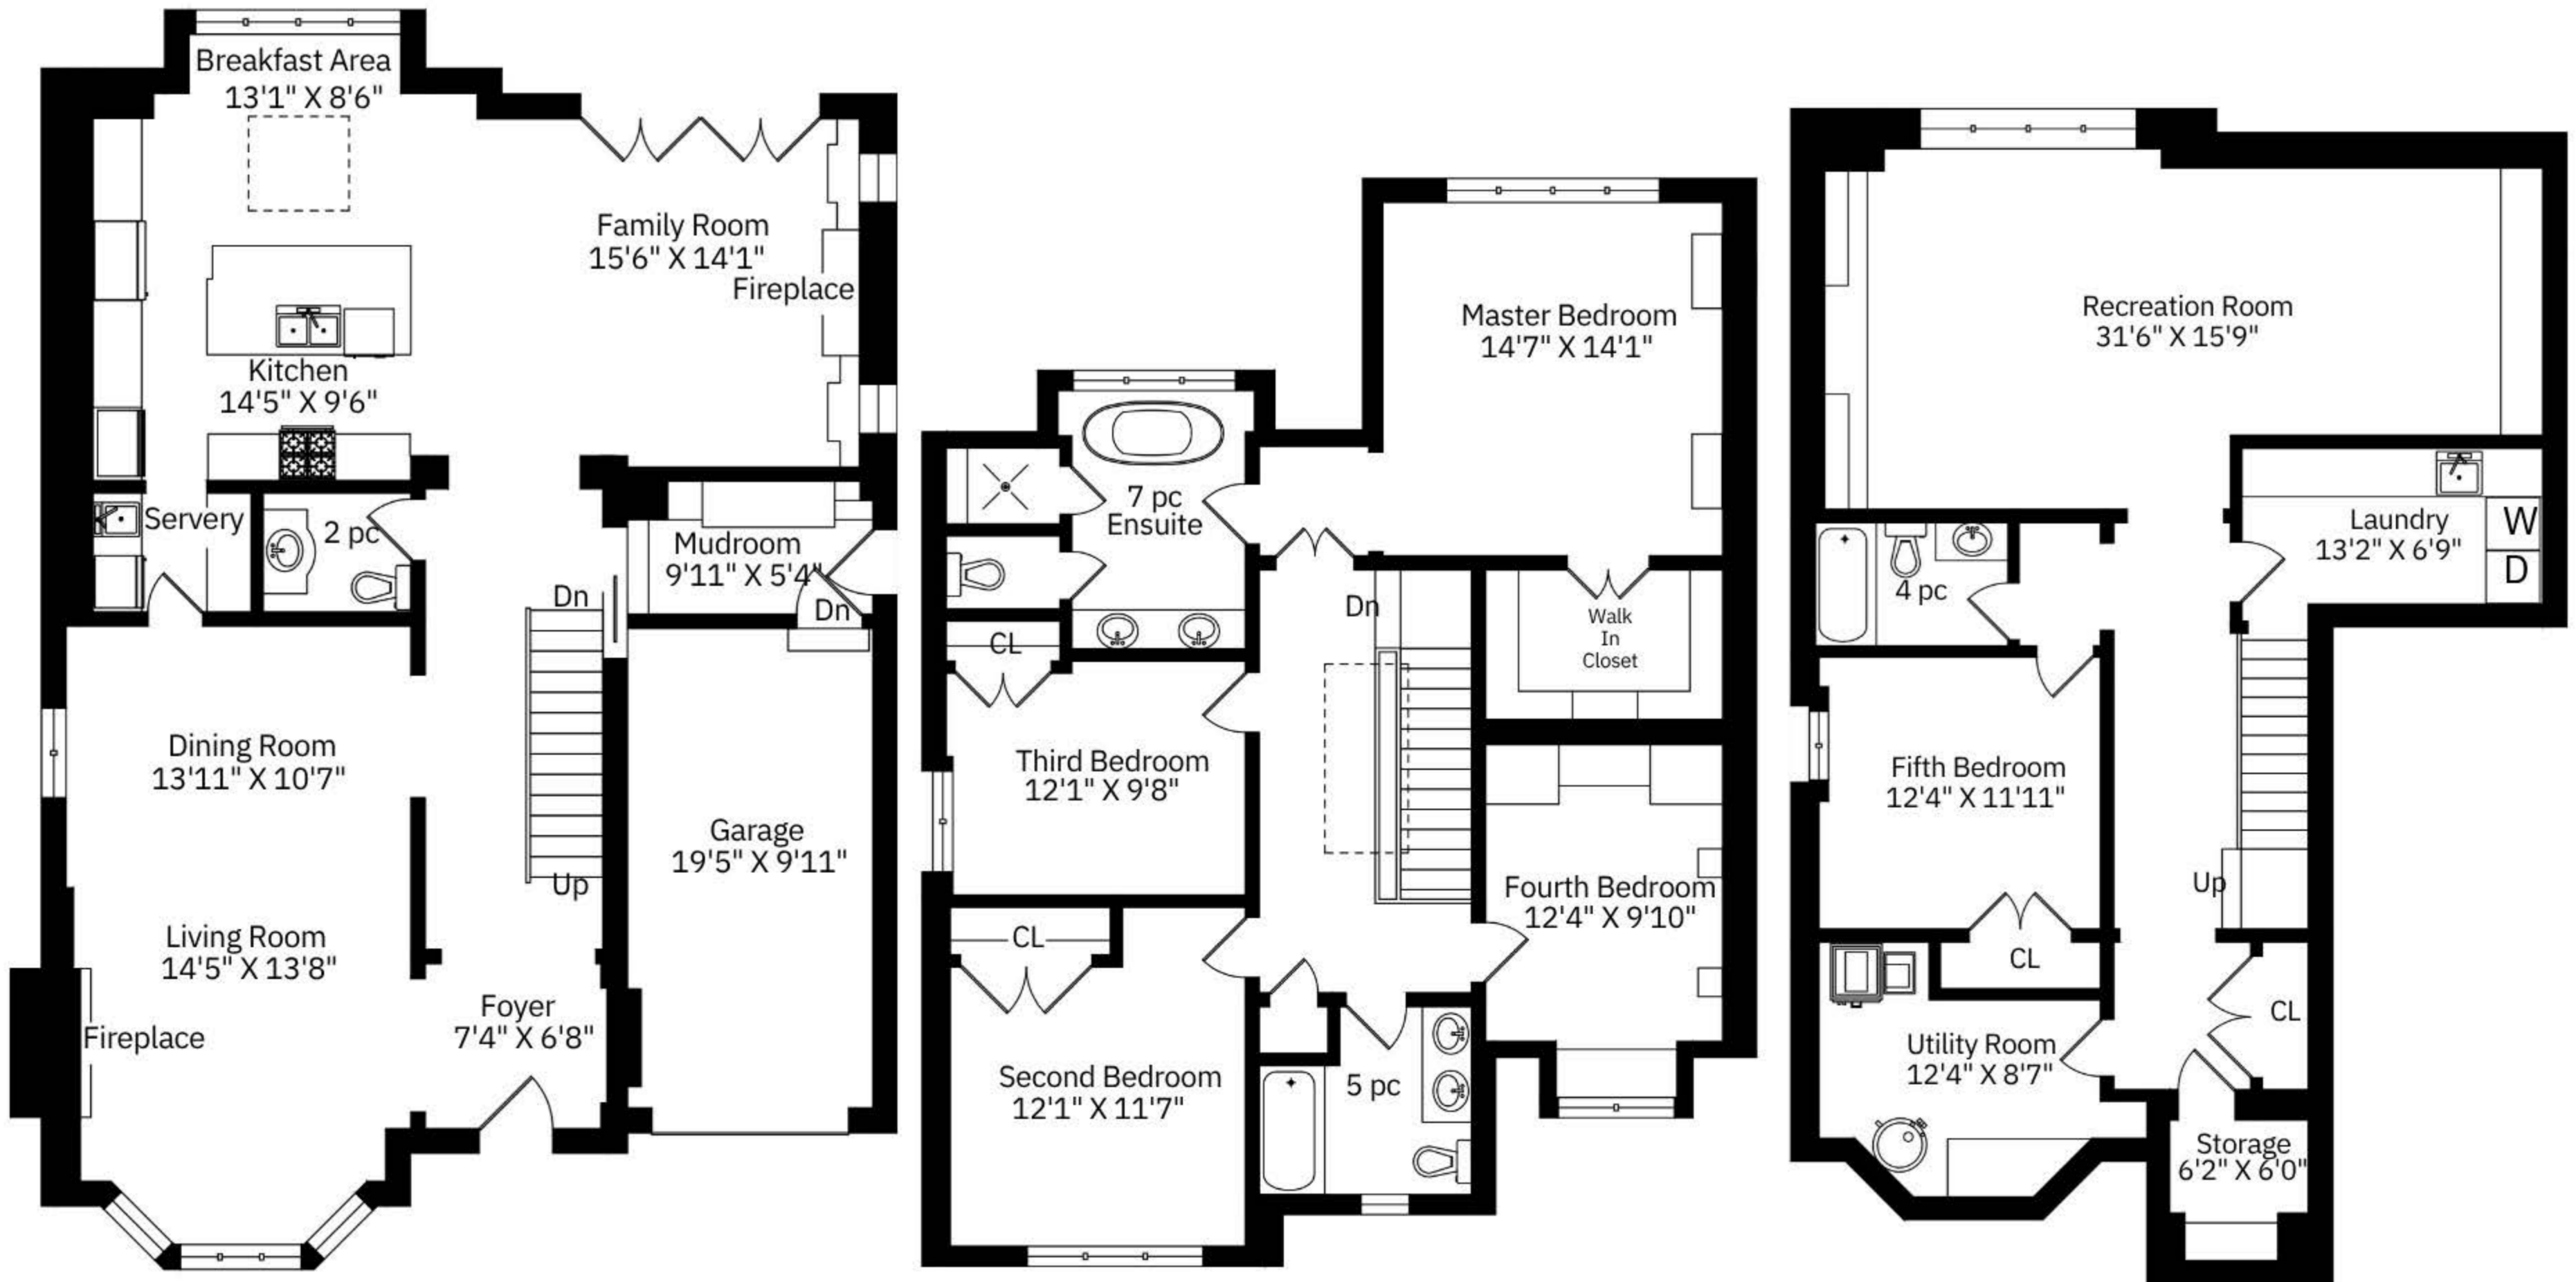

7 STRATHGOWAN CRESCENT

Main Floor
1332 Square Feet

Second Floor
1275 Square Feet

Lower Level
1365 Square Feet

Approximately 2,607 square feet above grade and 1,365 square feet below grade,
approximately 3,972 square feet total