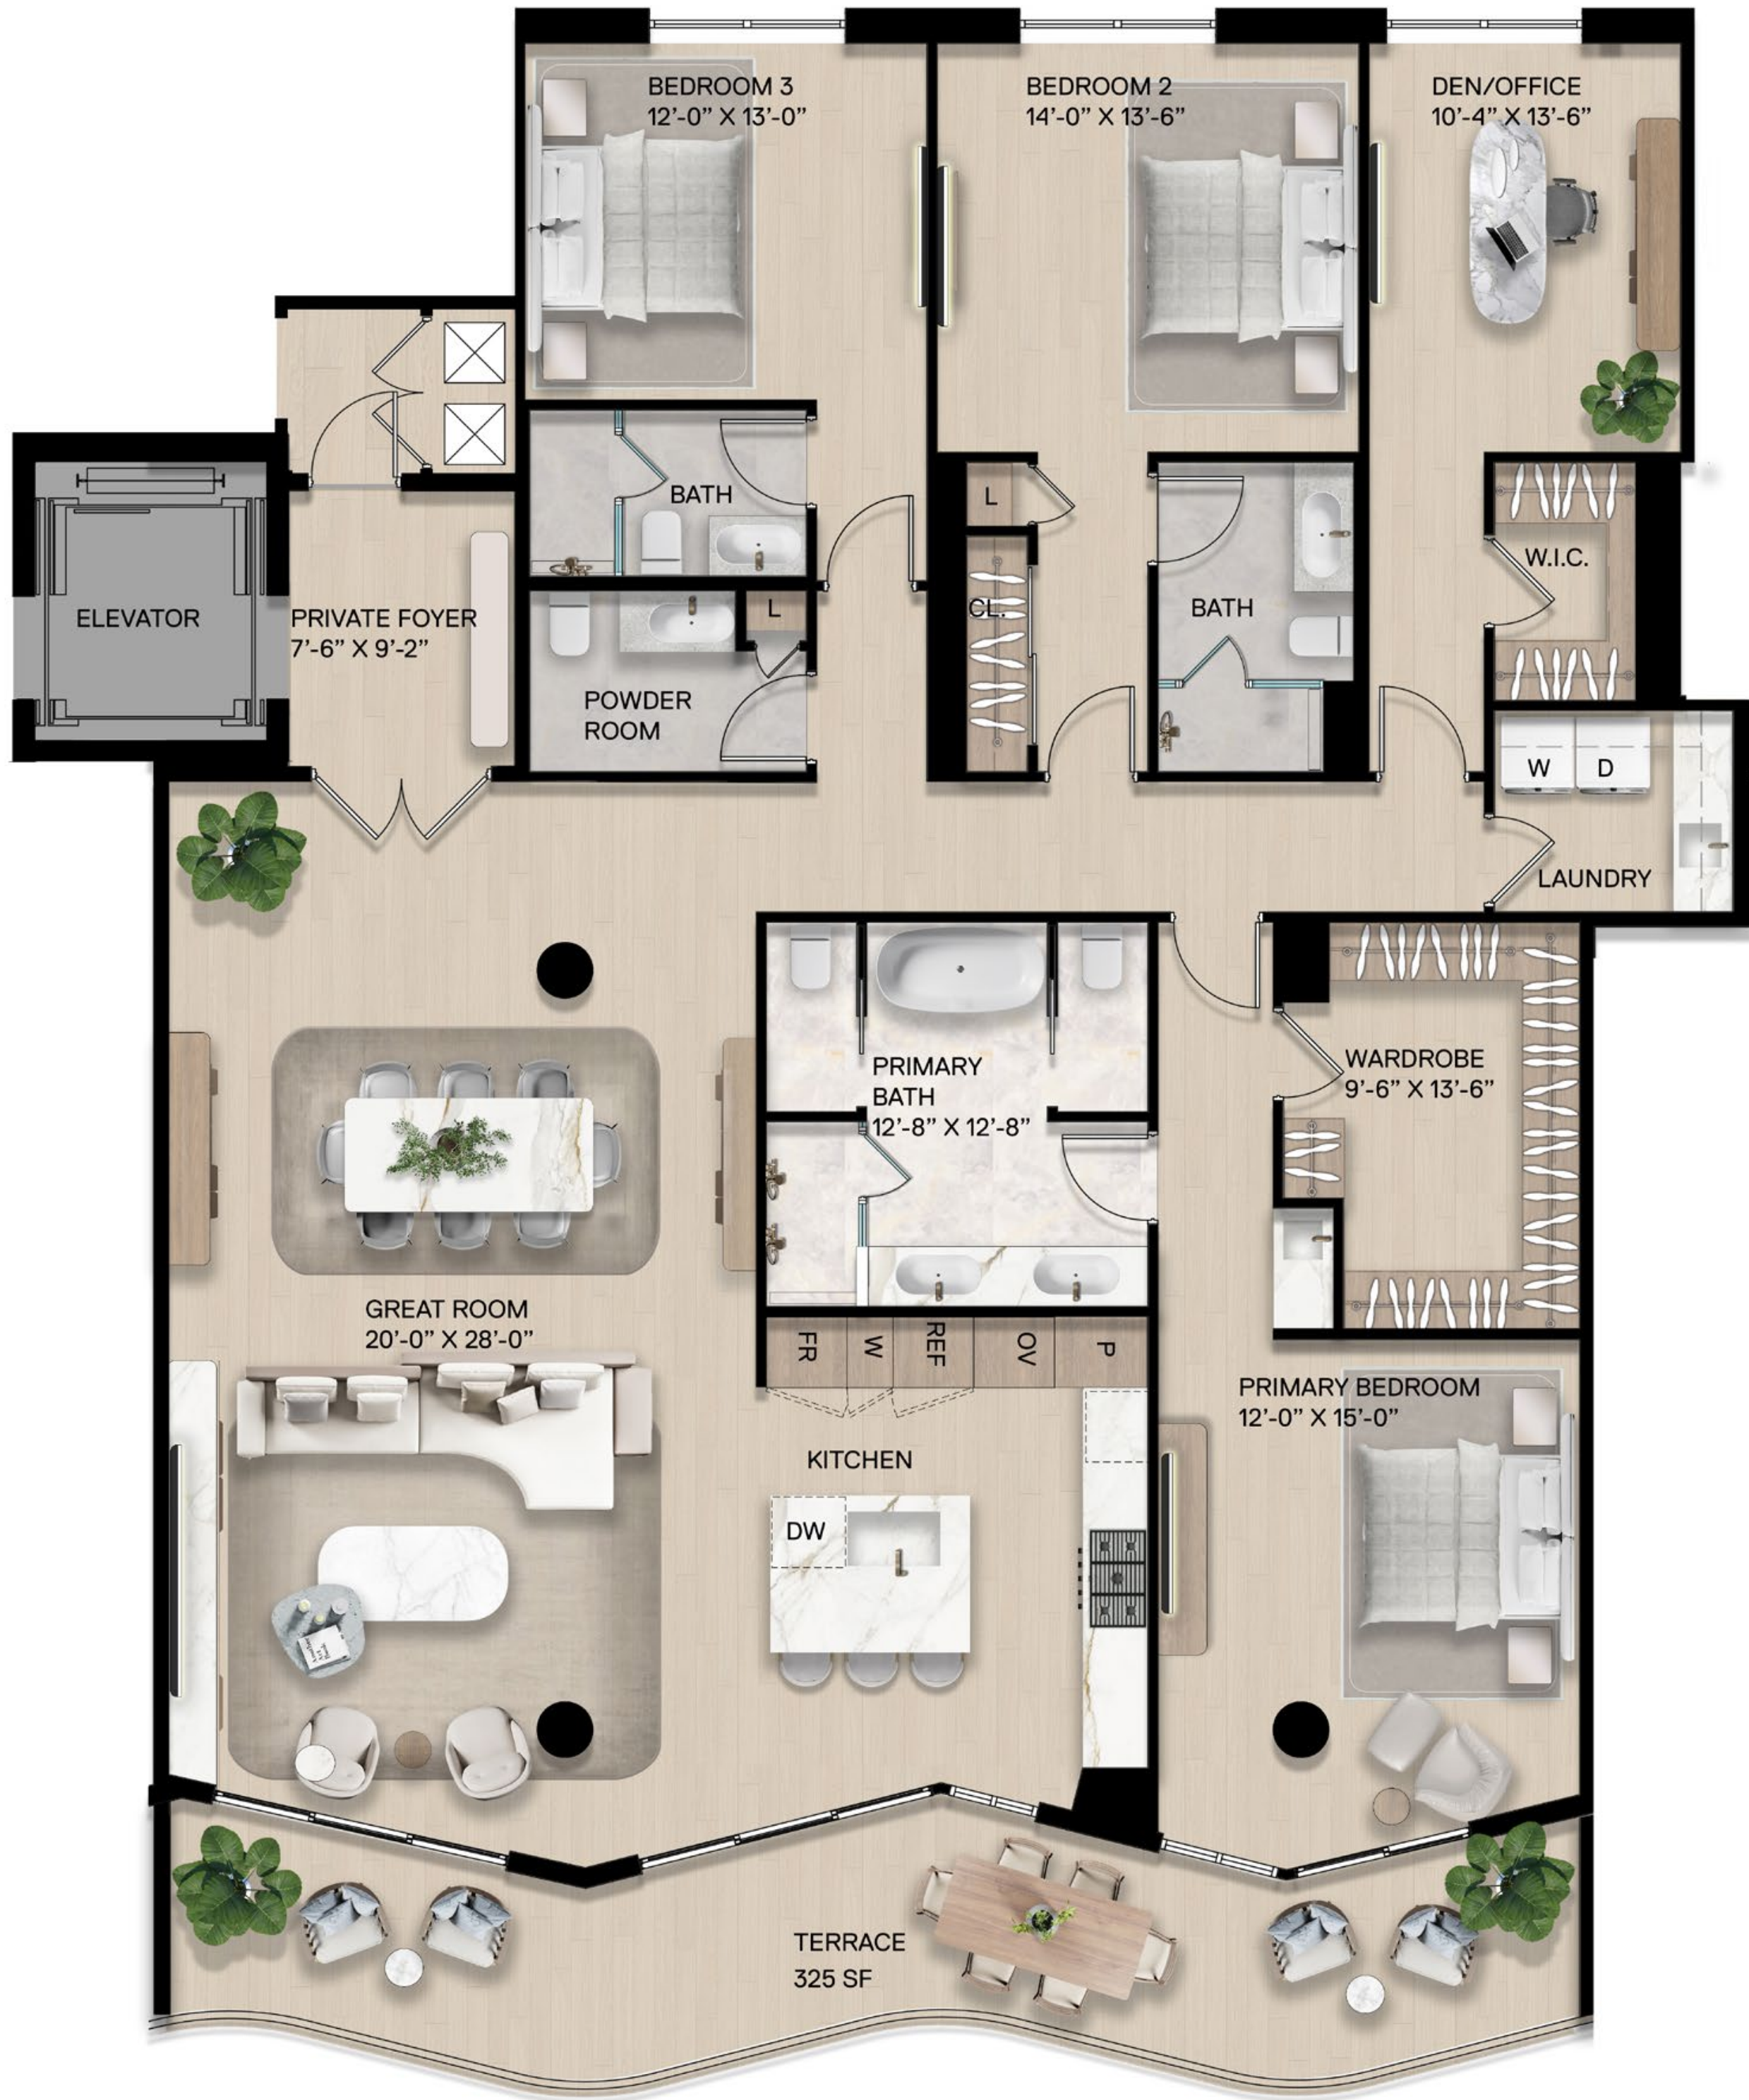

UNIT 01A

4 Bedrooms
 4 Bathrooms
 Interior: 1,886 SF
 Exterior: 630 SF

NEW RIVER VIEWS

ATLANTIC OCEAN VIEWS

UNIT 01B

4 Bedrooms
 4 Bathrooms
 Interior: 1,875 SF
 Exterior: 627 SF

NEW RIVER VIEWS

ATLANTIC OCEAN VIEWS

UNIT 02A

2 Bedrooms
 2.5 Bathrooms
 Interior: 1,565 SF
 Exterior: 247 SF

NEW RIVER VIEWS

ATLANTIC OCEAN VIEWS

UNIT 02B

2 Bedrooms
 2.5 Bathrooms
 Interior: 1,569 SF
 Exterior: 247 SF

NEW RIVER VIEWS

ATLANTIC OCEAN VIEWS

CAPRI RESIDENCE
PH2

3 Bedrooms
3.5 Bathrooms
Interior: 2,730 SF
Exterior: 325 SF

NEW RIVER VIEWS

ATLANTIC OCEAN VIEWS

POSITANO RESIDENCE
PH3

4 Bedrooms
3.5 Bathrooms
Interior: 3,505 SF
Exterior: 468 SF

NEW RIVER VIEWS

ATLANTIC OCEAN VIEWS

TAORMINA RESIDENCE
PH4

5 Bedrooms
5.5 Bathrooms
Interior: 6,235 SF
Exterior: 745 SF

ATLANTIC OCEAN VIEWS