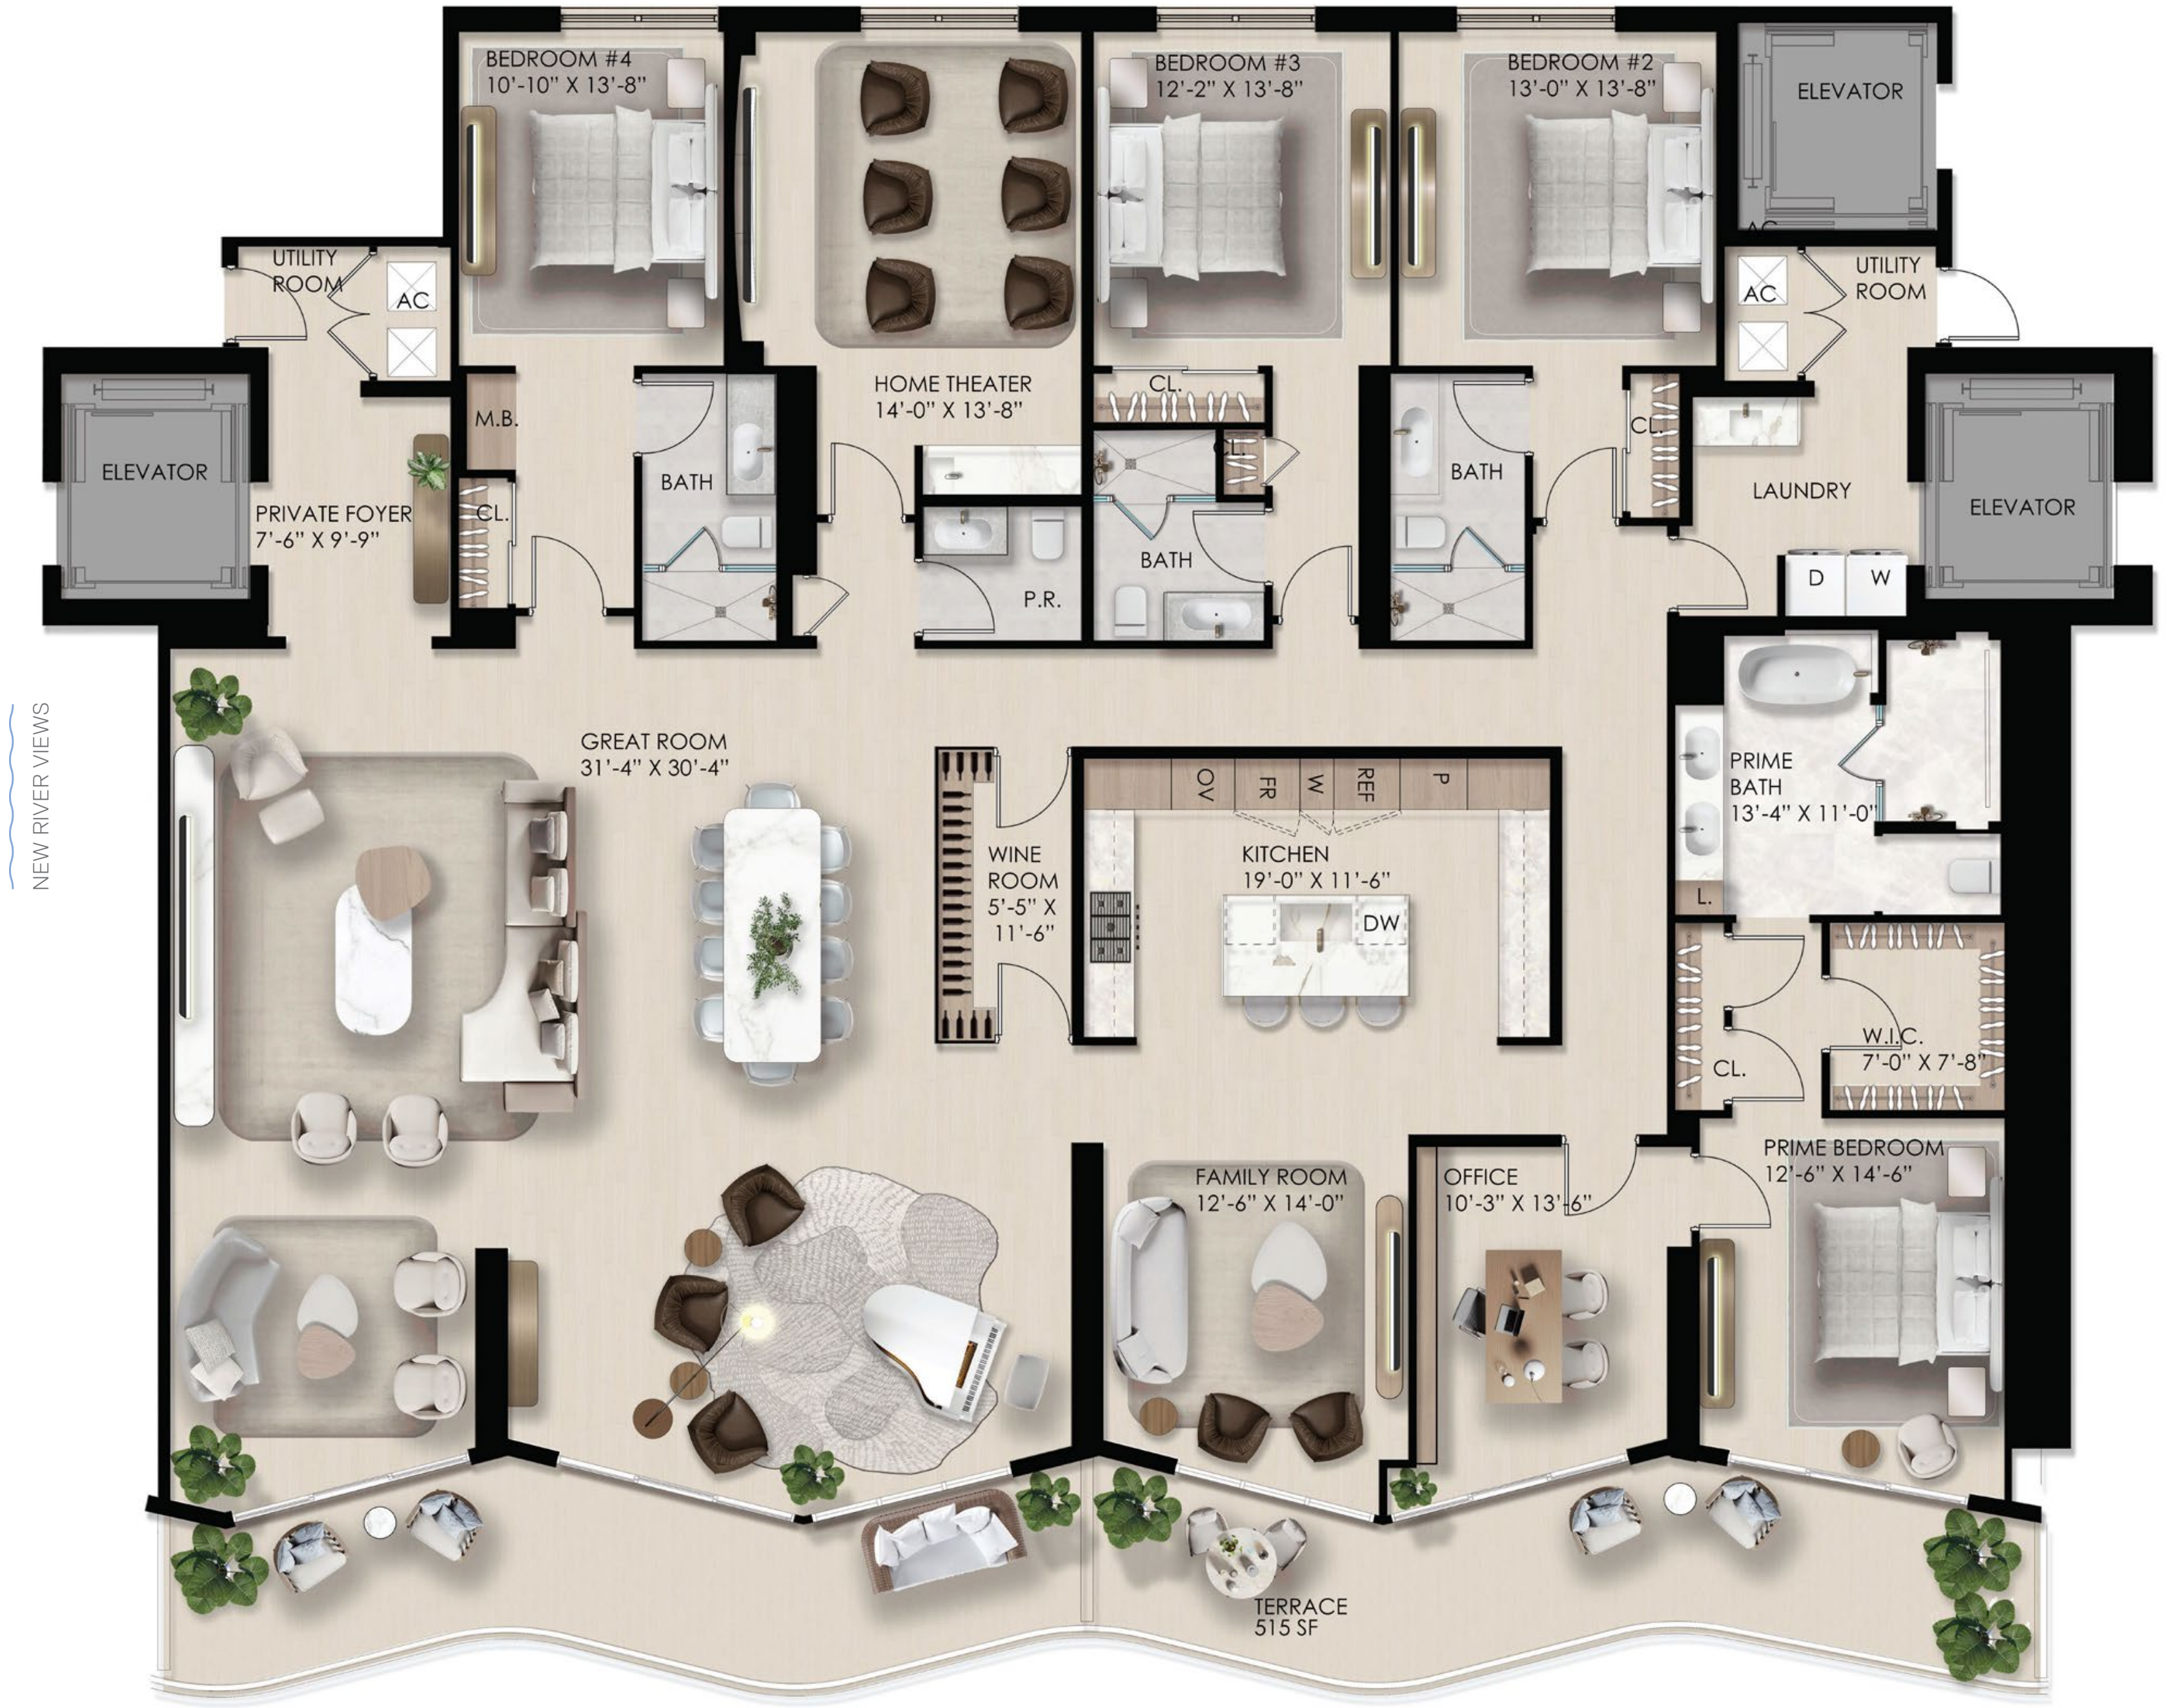

UNIT 01A

4 Bedrooms
 4 Bathrooms
 Interior: 1,886 SF
 Exterior: 630 SF

NEW RIVER VIEWS

ATLANTIC OCEAN VIEWS

UNIT 01B

4 Bedrooms
 4 Bathrooms
 Interior: 1,875 SF
 Exterior: 627 SF

NEW RIVER VIEWS

ATLANTIC OCEAN VIEWS

NEW RIVER VIEWS

ATLANTIC OCEAN VIEWS

PORTOFINO RESIDENCE
COMBO 02-03B

4 Bedrooms
4.5 Bathrooms
Den
Interior: 3,954 SF
Exterior: 498 SF

NEW RIVER VIEWS

ATLANTIC OCEAN VIEWS

ISCHIA RESIDENCE
COMBO 03-04A

5 Bedrooms
5.5 Bathrooms
Interior: 4,328 SF
Exterior: 515 SF

NEW RIVER VIEWS

ATLANTIC OCEAN VIEWS

ISCHIA RESIDENCE
COMBO 03-04B

5 Bedrooms
5.5 Bathrooms
Interior: 4,320 SF
Exterior: 515 SF

NEW RIVER VIEWS

ATLANTIC OCEAN VIEWS

RAVELLO RESIDENCE
COMBO 03-04A

4 Bedrooms
4.5 Bathrooms
Home Theater
Interior: 4,328 SF
Exterior: 515 SF

ATLANTIC OCEAN VIEWS

TAORMINA RESIDENCE
PH4

5 Bedrooms
5.5 Bathrooms
Interior: 6,235 SF
Exterior: 745 SF

ATLANTIC OCEAN VIEWS